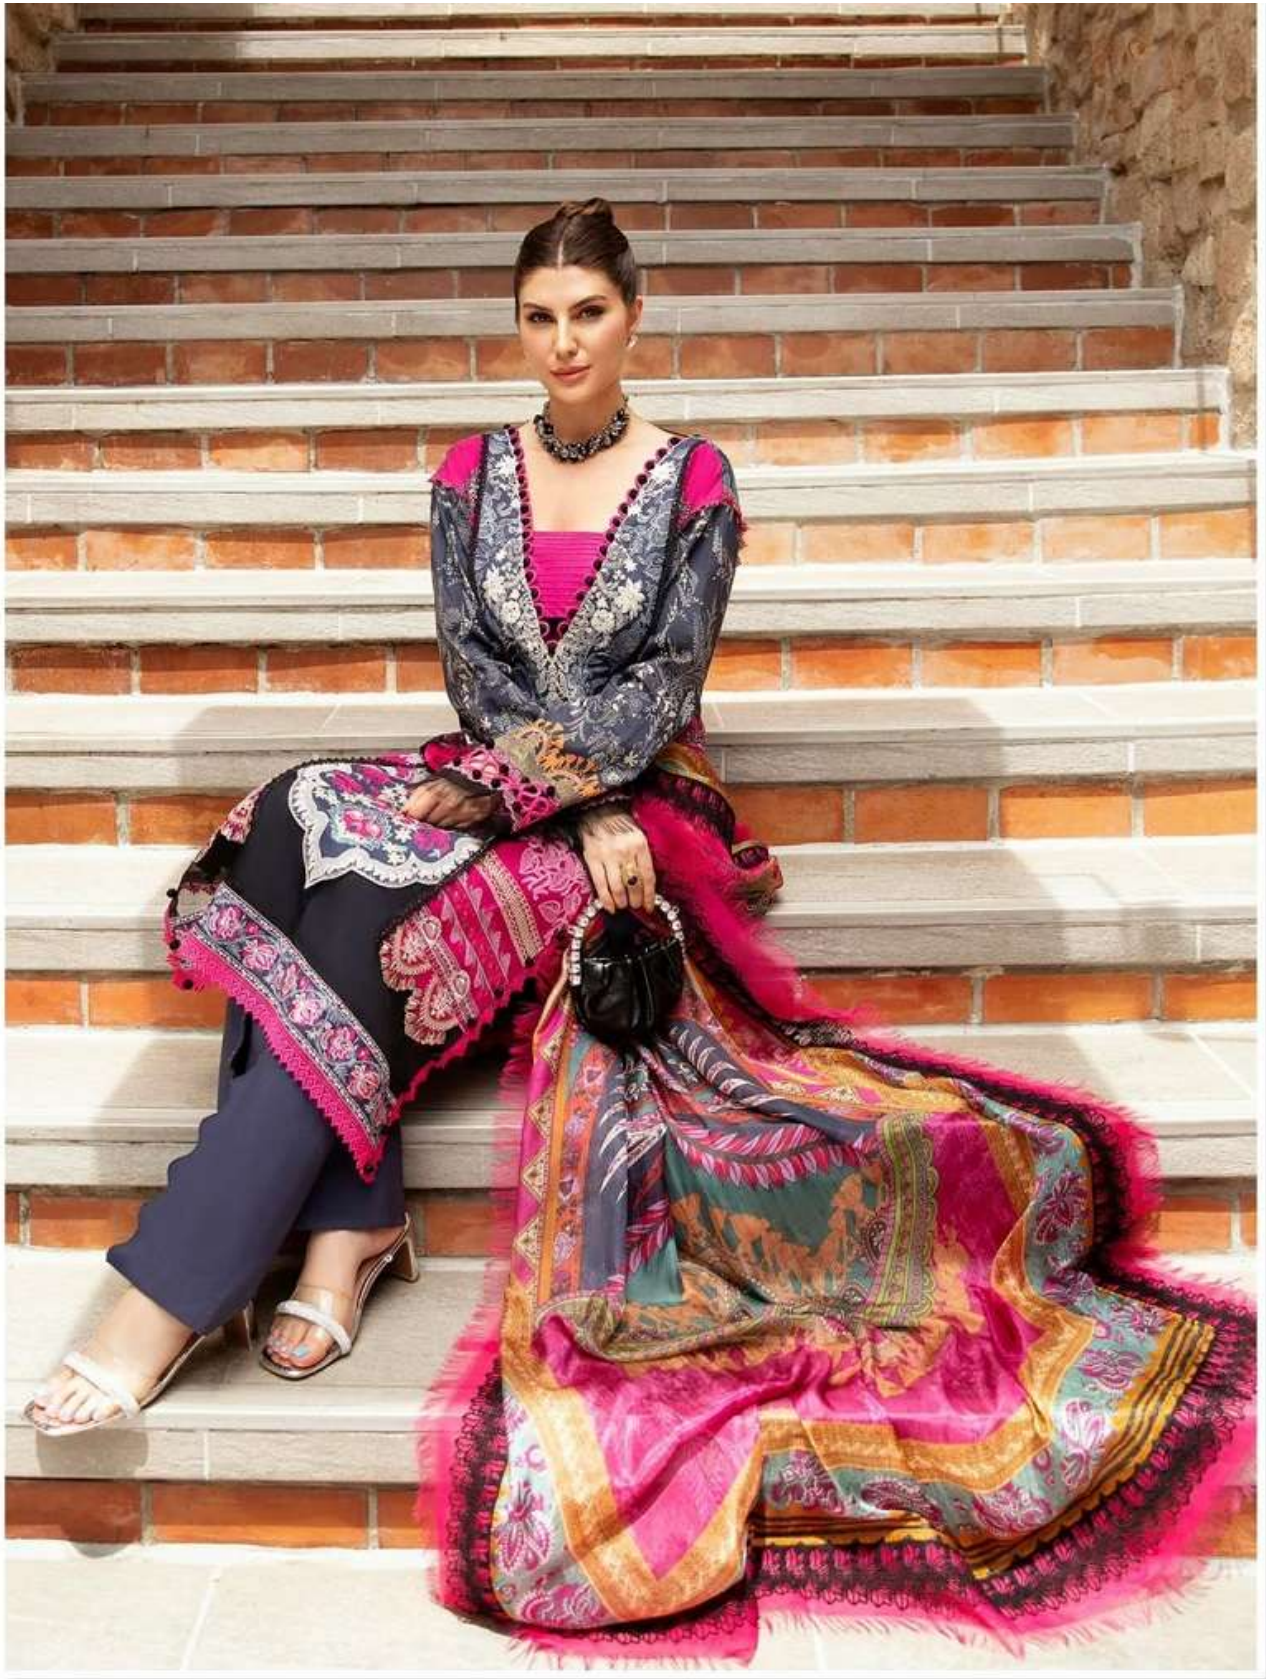

T H E S P I L L O V E R E F F E C T

Design

From rainbow colors of sarees, each saree gives different look to adorable designs, we list top trend for this season.