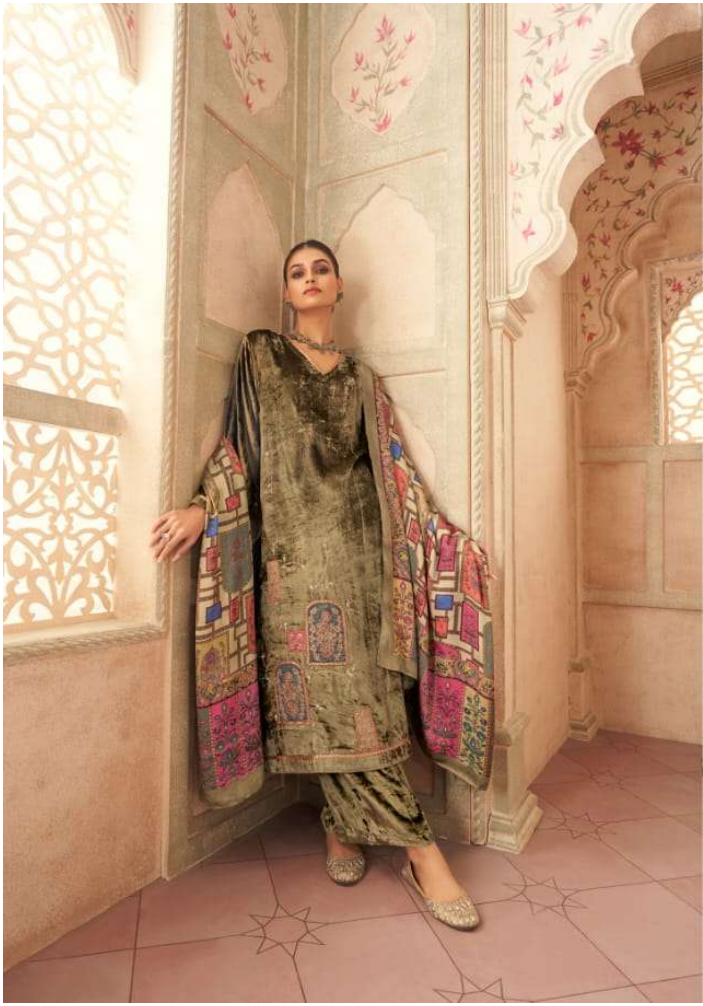

### DESCRIPTION

TOP - PURE VISCOSE VELVET WITH HAND WORK AND TREADLE WORK  
AND NECK DAMAN SLEEVE BUTTA DIGITAL PRINT WITH EMBROIDERY

BOTTOM - PURE VISCOSE VELVET

DUPATTA - PURE GAZI SILK DUPATTA DIGITAL PRINTED

*Velvet Edition*  
**MUGHAL GARDEN**  
724

*Velvet Edition*  
**MUGHAL GARDEN**  
780

*Print Edition*  
MUGHAL GARDEN

Artist Edition  
MUGHAL GARDEN  
795

White Edition  
**MUGHAL GARDEN**  
785