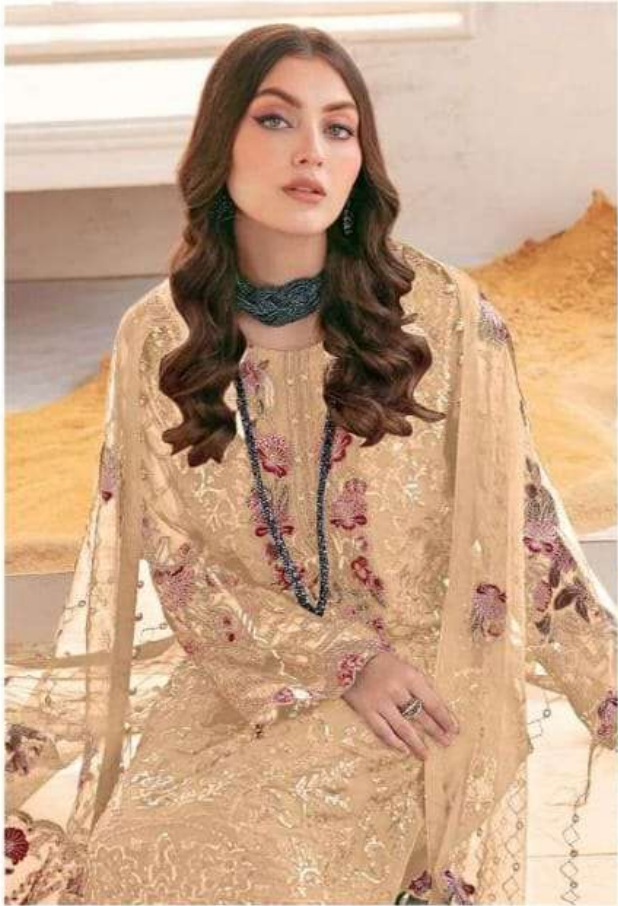

ALK®

AL KHUSHBU®

3043-HIT DESIGNS

ALK D.No.3043-U

TOP

Fox Georgette
with Embroidery

BOTTOM-INNER

Dull santoon

DUPATTA

Nazmin with
Embroidery