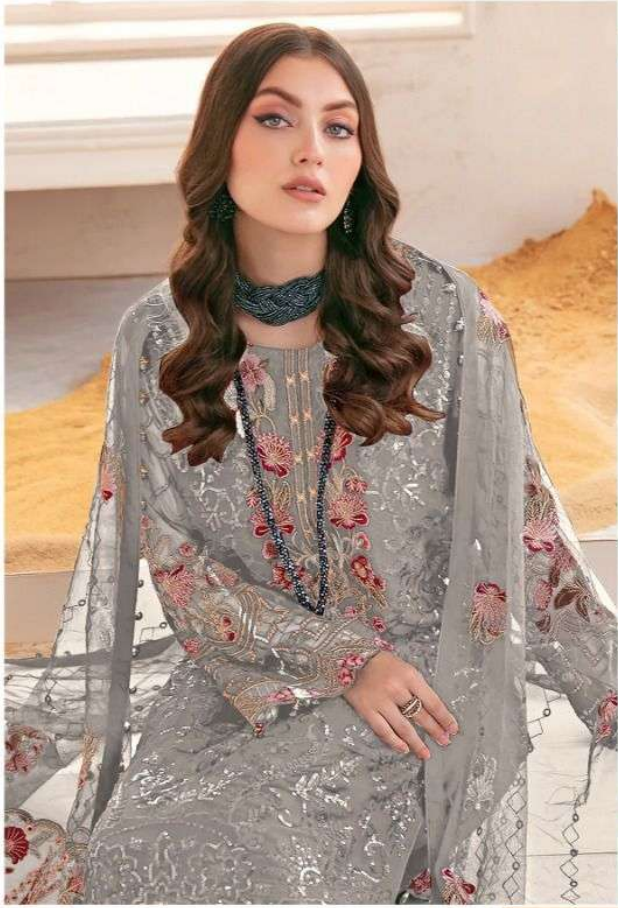

ALK[®]
AL KHUSHBU[®]

ALK D.No.3043-O

TOP

Fox Georgette
with Embroidery

BOTTOM-INNER

Dull santoon

DUPATTA

Nazmin with
Embroidery

ALK
AL KHUSHBU
3043-HIT DESIGNS

ALK D.No.3043-O
TOP
Fox Georgette
with Embroidery
BOTTOM-INNER
Dull santoon
DUPATTA
Nazmin with
Embroidery

ALK[®]
AL KHUSHBU[®]

ALK D.No.3043-O

TOP

Fox Georgette
with Embroidery

BOTTOM-INNER

Dull santoon

DUPATTA

Nazmin with
Embroidery

ALK[®]

AL KHUSHBU[®]

3043-HIT DESIGNS

ALK D.No.3043-U