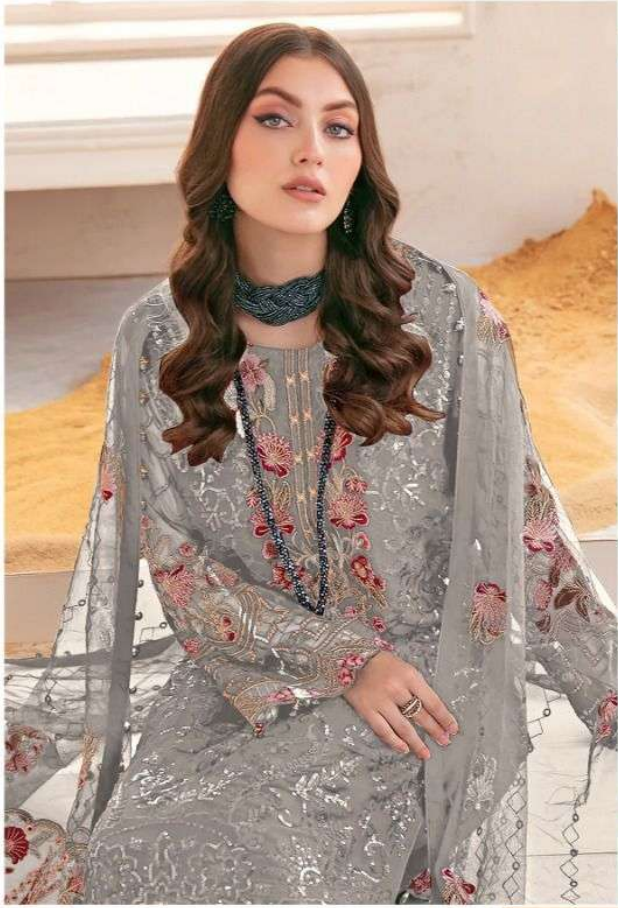

ALK[®]
AL KHUSHBU[®]

ALK D.No.3043-O

TOP

Fox Georgette
with Embroidery

BOTTOM-INNER

Dull santoon

DUPATTA

Nazmin with
Embroidery

ALK
AL KHUSHBU
3043-HIT DESIGNS

ALK D.No.3043-O
TOP
Fox Georgette
with Embroidery
BOTTOM-INNER
Dull santoon
DUPATTA
Nazmin with
Embroidery

ALK[®]
AL KHUSHBU[®]

ALK D.No.3043-O

TOP

Fox Georgette
with Embroidery