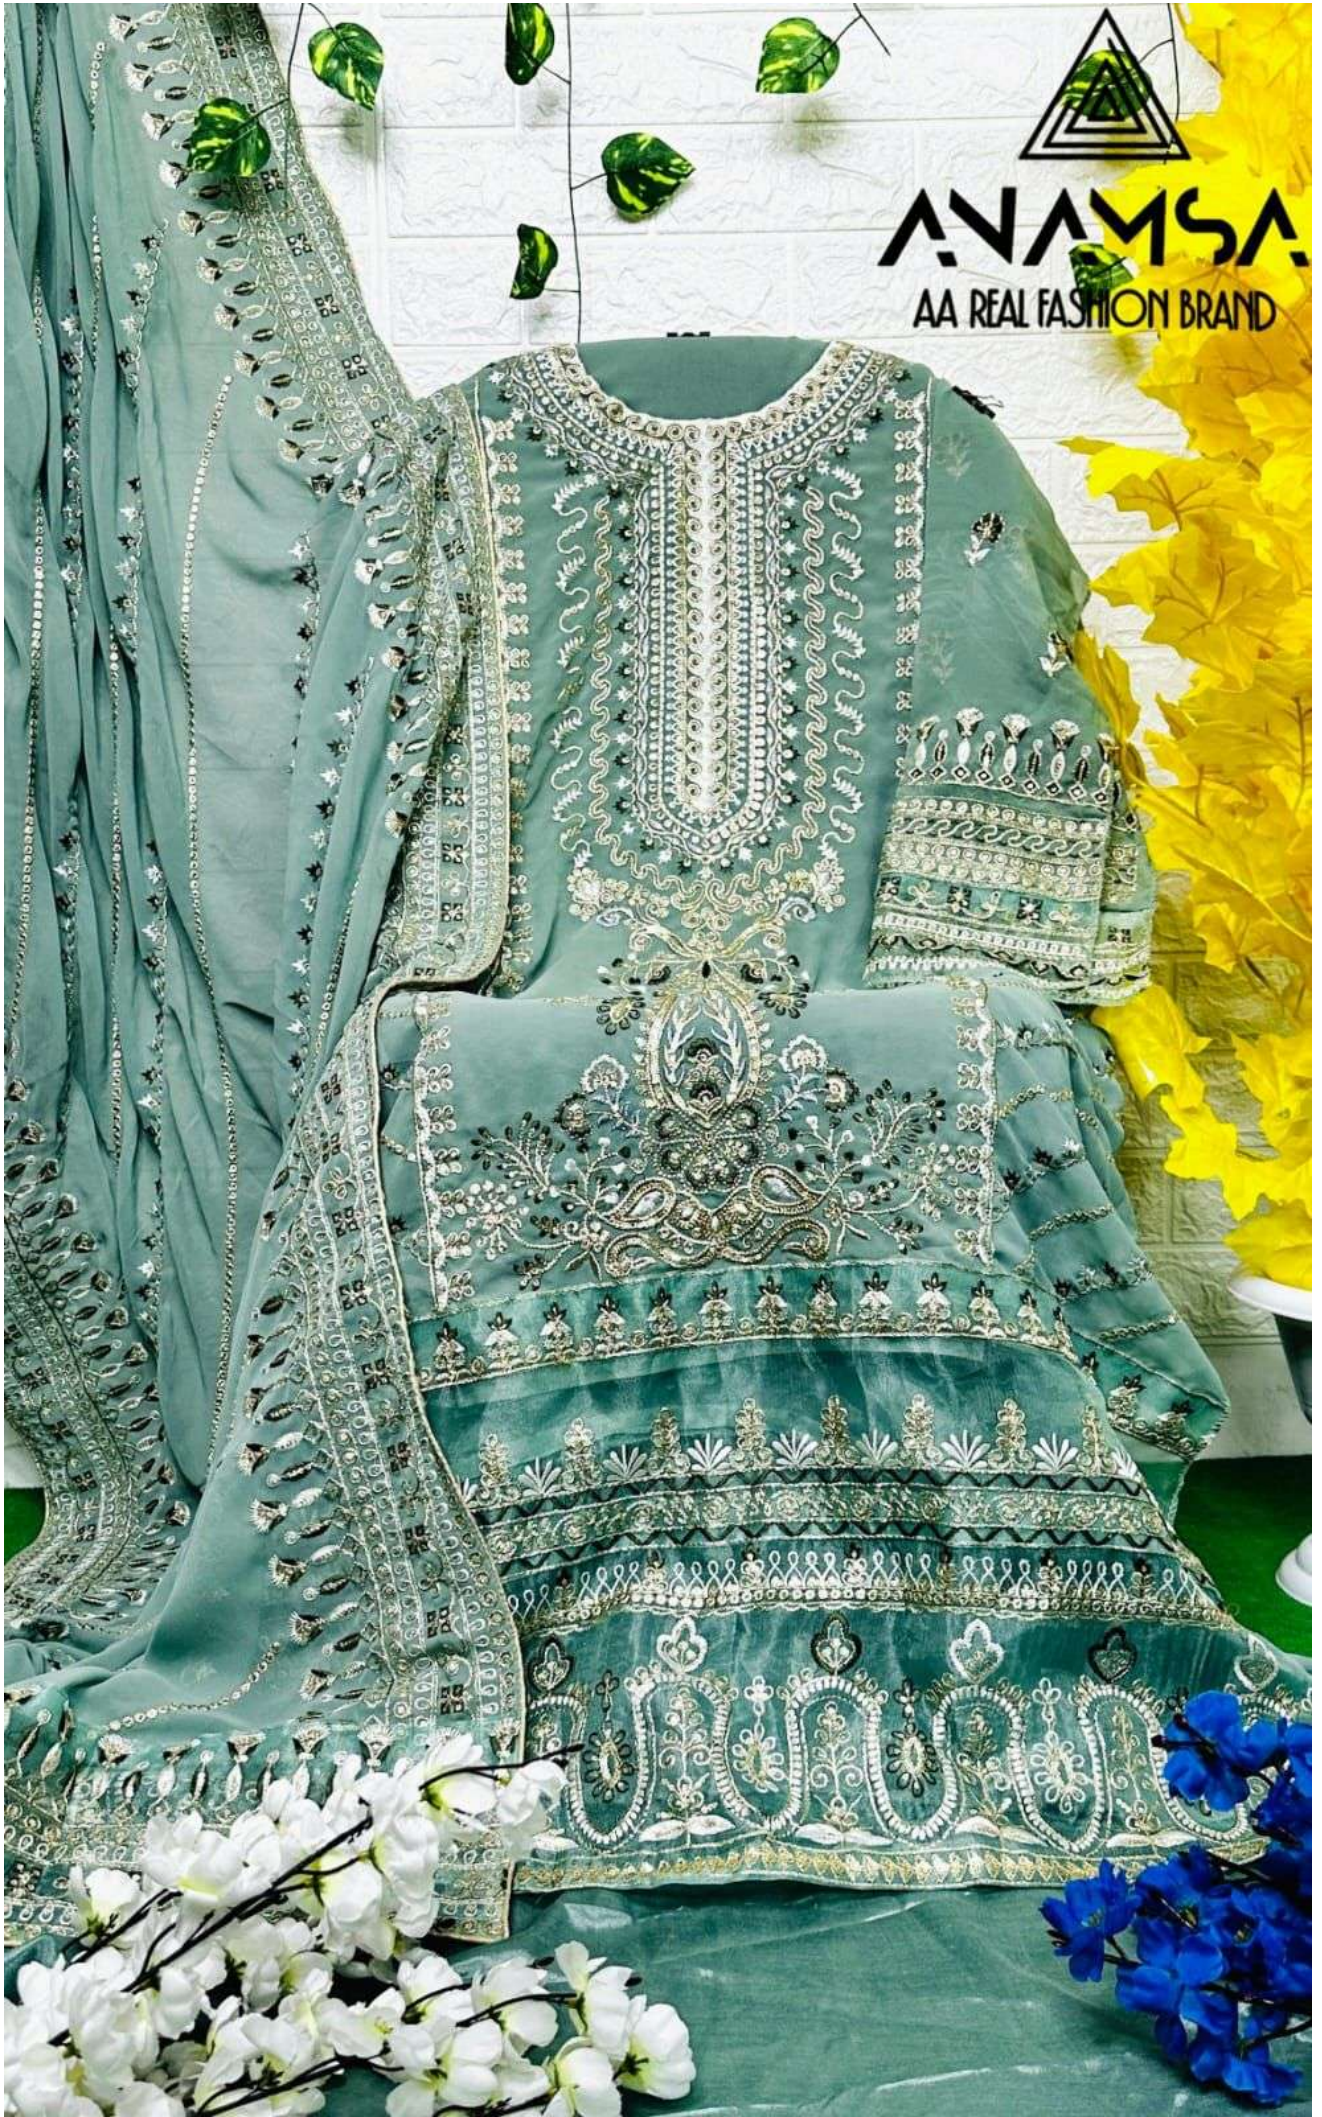

ANAMSA
AA REAL FASHION BRAND