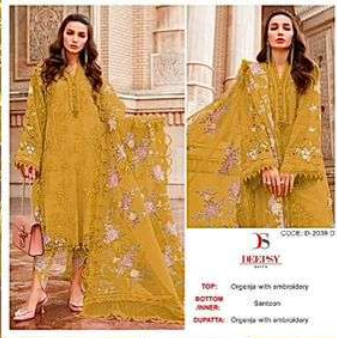

CODE: D-2039 D

DEEPSY
suits

- TOP:** Orgenja with embroidery
BOTTOM /INNER: Santoon
DUPATTA: Orgenja with embroidery

DEEPSY

DEEPSY

TOP: Organza with embroidery
BOTTOM: Satin
DUPATTA: Organza with embroidery

D-2039 A

D-2039 B

D-2039 C

D-2039 D

CODE: D-2039 D

DEEPSY
suits

- TOP:** Orgenja with embroidery
BOTTOM /INNER: Santoon
DUPATTA: Orgenja with embroidery

CODE: D-2039 B

DEEPSY
suits

- TOP:** Orgenja with embroidery
- BOTTOM /INNER:** Santoon
- DUPATTA:** Orgenja with embroidery

CODE: D-2039 A

DEEPSY
suits

- TOP:** Orgenja with embroidery
BOTTOM /INNER: Santoon
DUPATTA: Orgenja with embroidery

DEEPSY
SUITE

DEEPSY
SUITE
TOP: Organza with embroidery
BOTTOM: JANEES
DUPETTA: Organza with embroidery

DEEPSY
SUITE

CODE: D-2039 D

DEEPSY
suits

- TOP:** Orgenja with embroidery
BOTTOM /INNER: Santoon
DUPATTA: Orgenja with embroidery