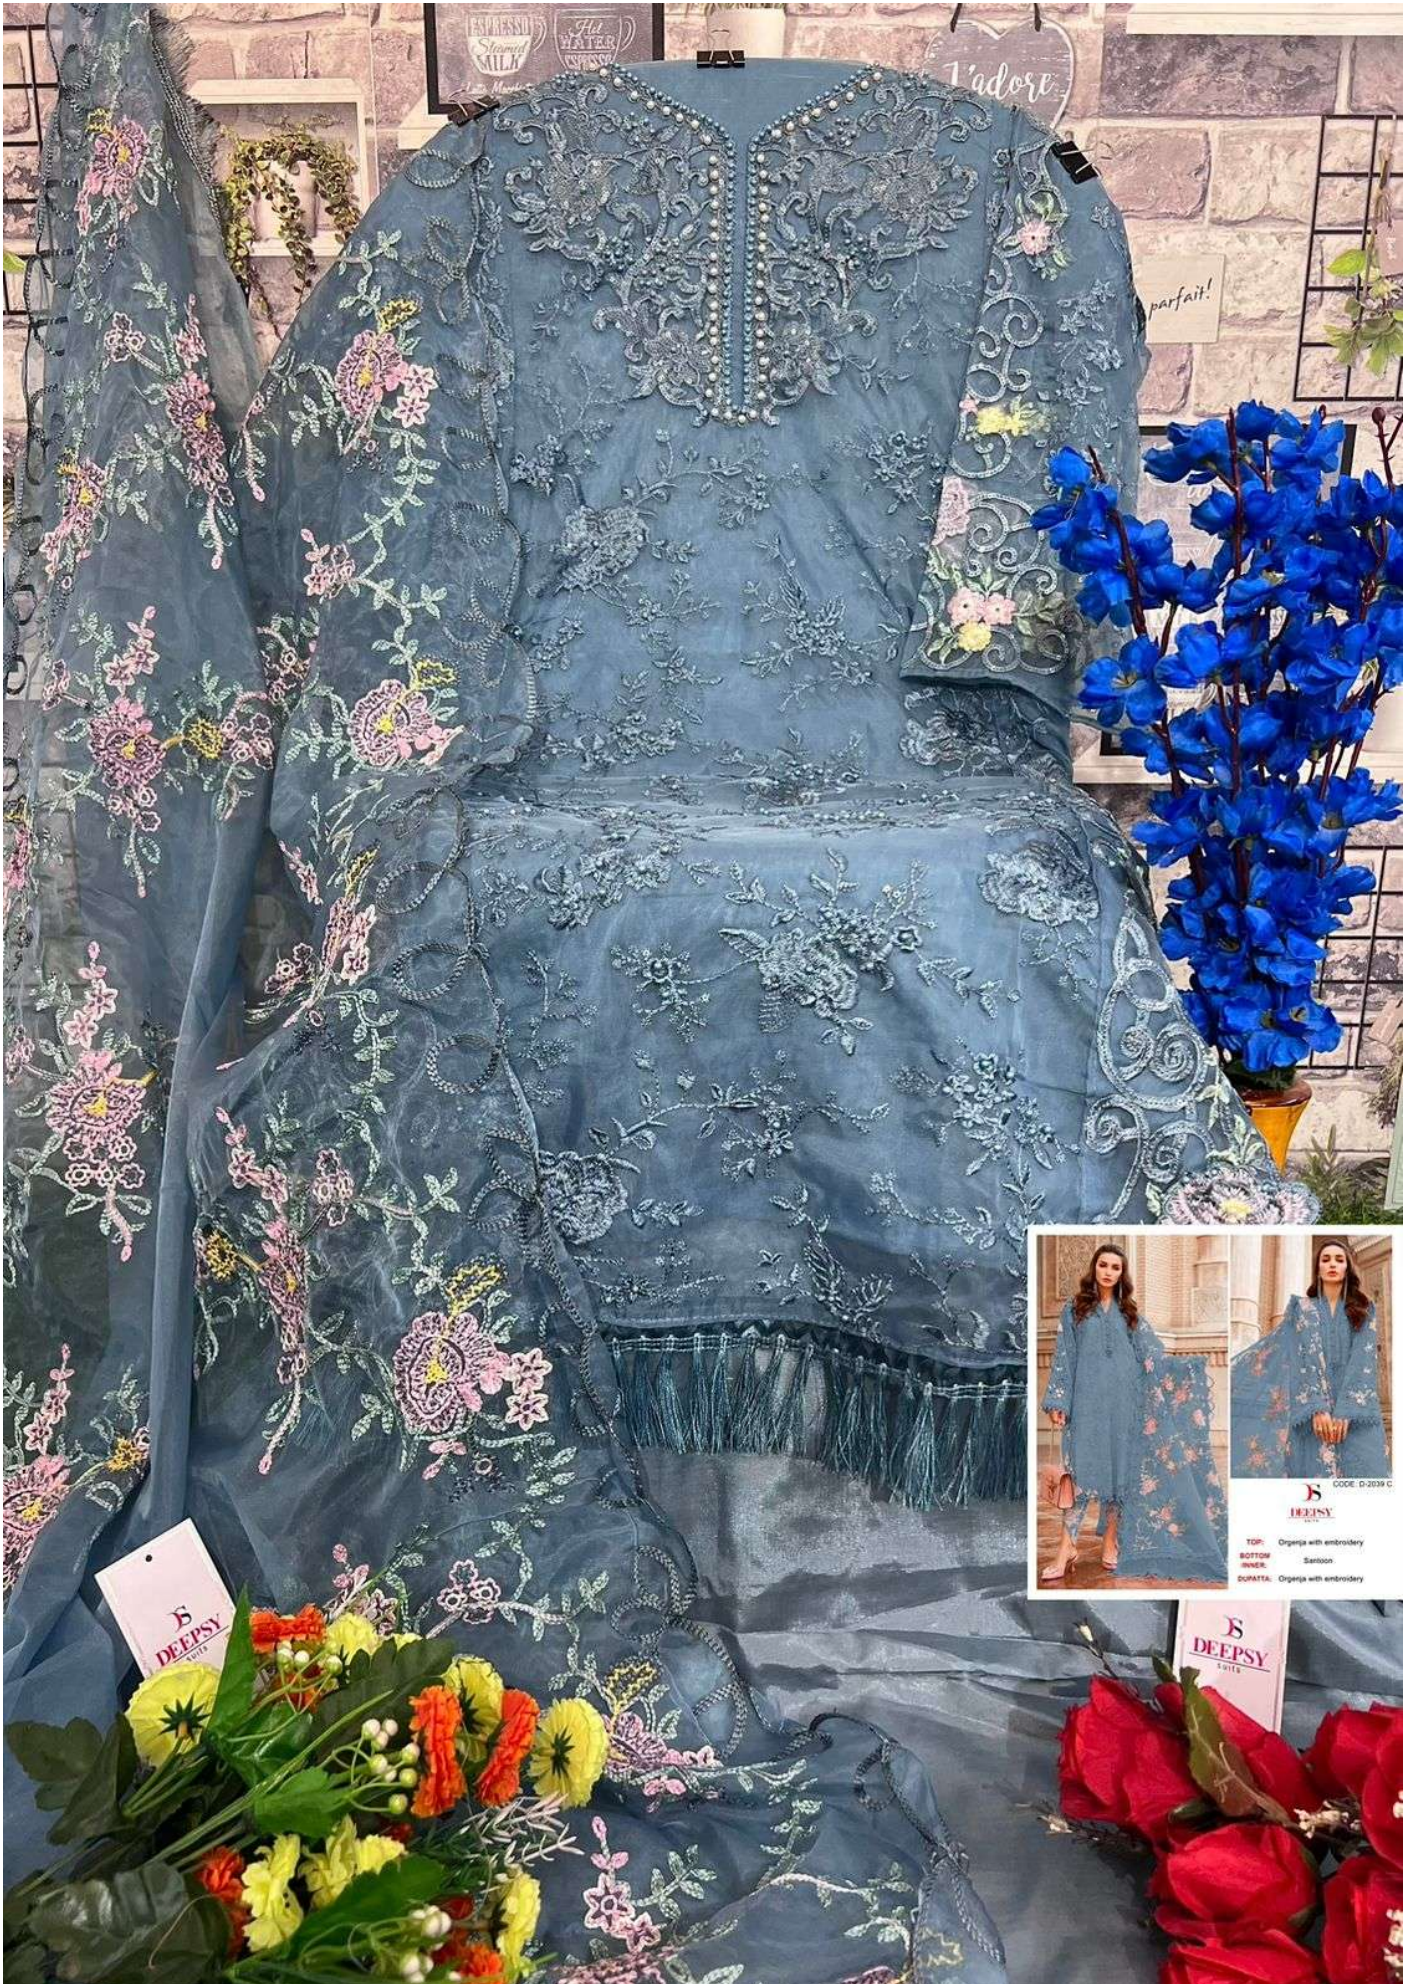

CODE: D-2039 D

DEEPSY
suits

- TOP:** Orgenja with embroidery
BOTTOM /INNER: Santoon
DUPATTA: Orgenja with embroidery

TOP: Organza with embroidery
BOTTOM: Satcon
DUPATTA: Organza with embroidery

DEEPSY

DEEPSY

TOP: Orgenza with embroidery
BOTTOM
/INNER: Santoon
DUPATTA: Orgenza with embroidery

D-2039 A

D-2039 B

D-2039 C

D-2039 D

CODE: D-2039 D

DEEPSY
suits

- TOP:** Orgenja with embroidery
BOTTOM /INNER: Santoon
DUPATTA: Orgenja with embroidery

CODE: D-2039 B

DEEPSY
suits

- TOP:** Orgenja with embroidery
BOTTOM /INNER: Santoon
DUPATTA: Orgenja with embroidery

CODE: D-2039 A

DEEPSY
suits

- TOP:** Orgenja with embroidery
BOTTOM /INNER: Santoon
DUPATTA: Orgenja with embroidery

DEEPSY SUITS

DEEPSY SUITS

CODE: D-2039 D

DEEPSY
suits

- TOP:** Orgenja with embroidery
BOTTOM /INNER: Santoon
DUPATTA: Orgenja with embroidery