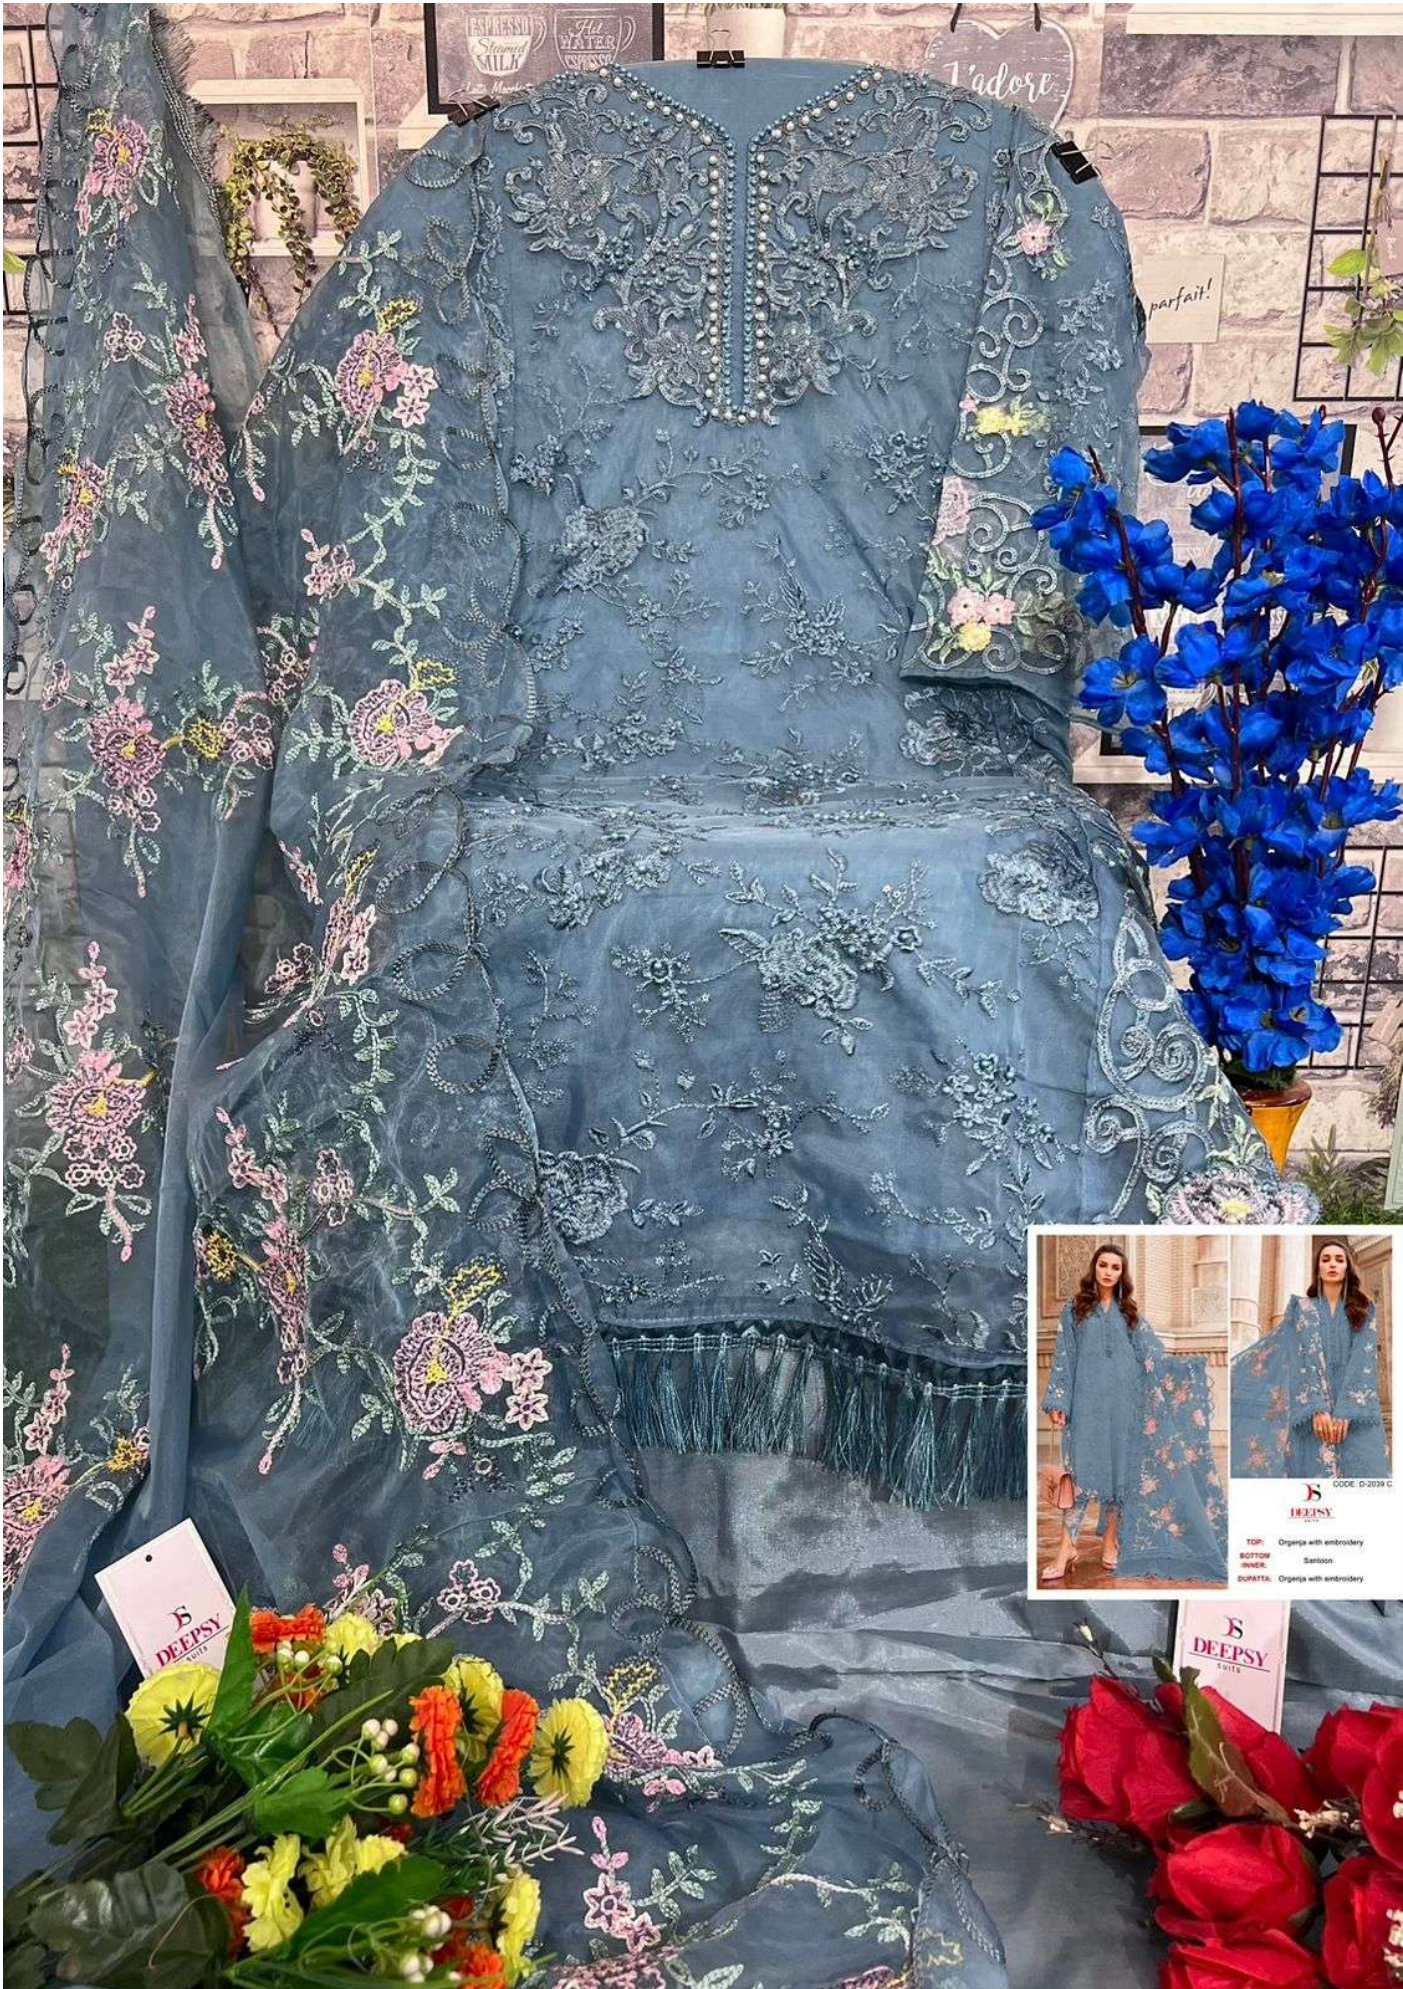

CODE: D-2039 D

DEEPSY
suits

- TOP:** Orgenja with embroidery
BOTTOM /INNER: Santoon
DUPATTA: Orgenja with embroidery

DEEPSY

DEEPSY

TOP: Orgenza with embroidery
BOTTOM
/INNER: Santoon
DUPATTA: Orgenza with embroidery

D-2039 A

D-2039 B

D-2039 C

D-2039 D

CODE: D-2039 D

DEEPSY
suits

- TOP:** Orgenja with embroidery
BOTTOM /INNER: Santoon
DUPATTA: Orgenja with embroidery

CODE: D-2039 B

DEEPSY
suits

- TOP:** Orgenja with embroidery
- BOTTOM /INNER:** Santoon
- DUPATTA:** Orgenja with embroidery

CODE: D-2039 A

DEEPSY
suits

- TOP:** Orgenja with embroidery
BOTTOM /INNER: Santoon
DUPATTA: Orgenja with embroidery

DEEPSY SUITS

DEEPSY SUITS
TOP: Organza with embroidery
BOTTOM: JANEES - Sarason
DUPETTA: Organza with embroidery

DEEPSY SUITS

CODE: D-2039 D

DEEPSY
suits

- TOP:** Orgenja with embroidery
BOTTOM /INNER: Santoon
DUPATTA: Orgenja with embroidery