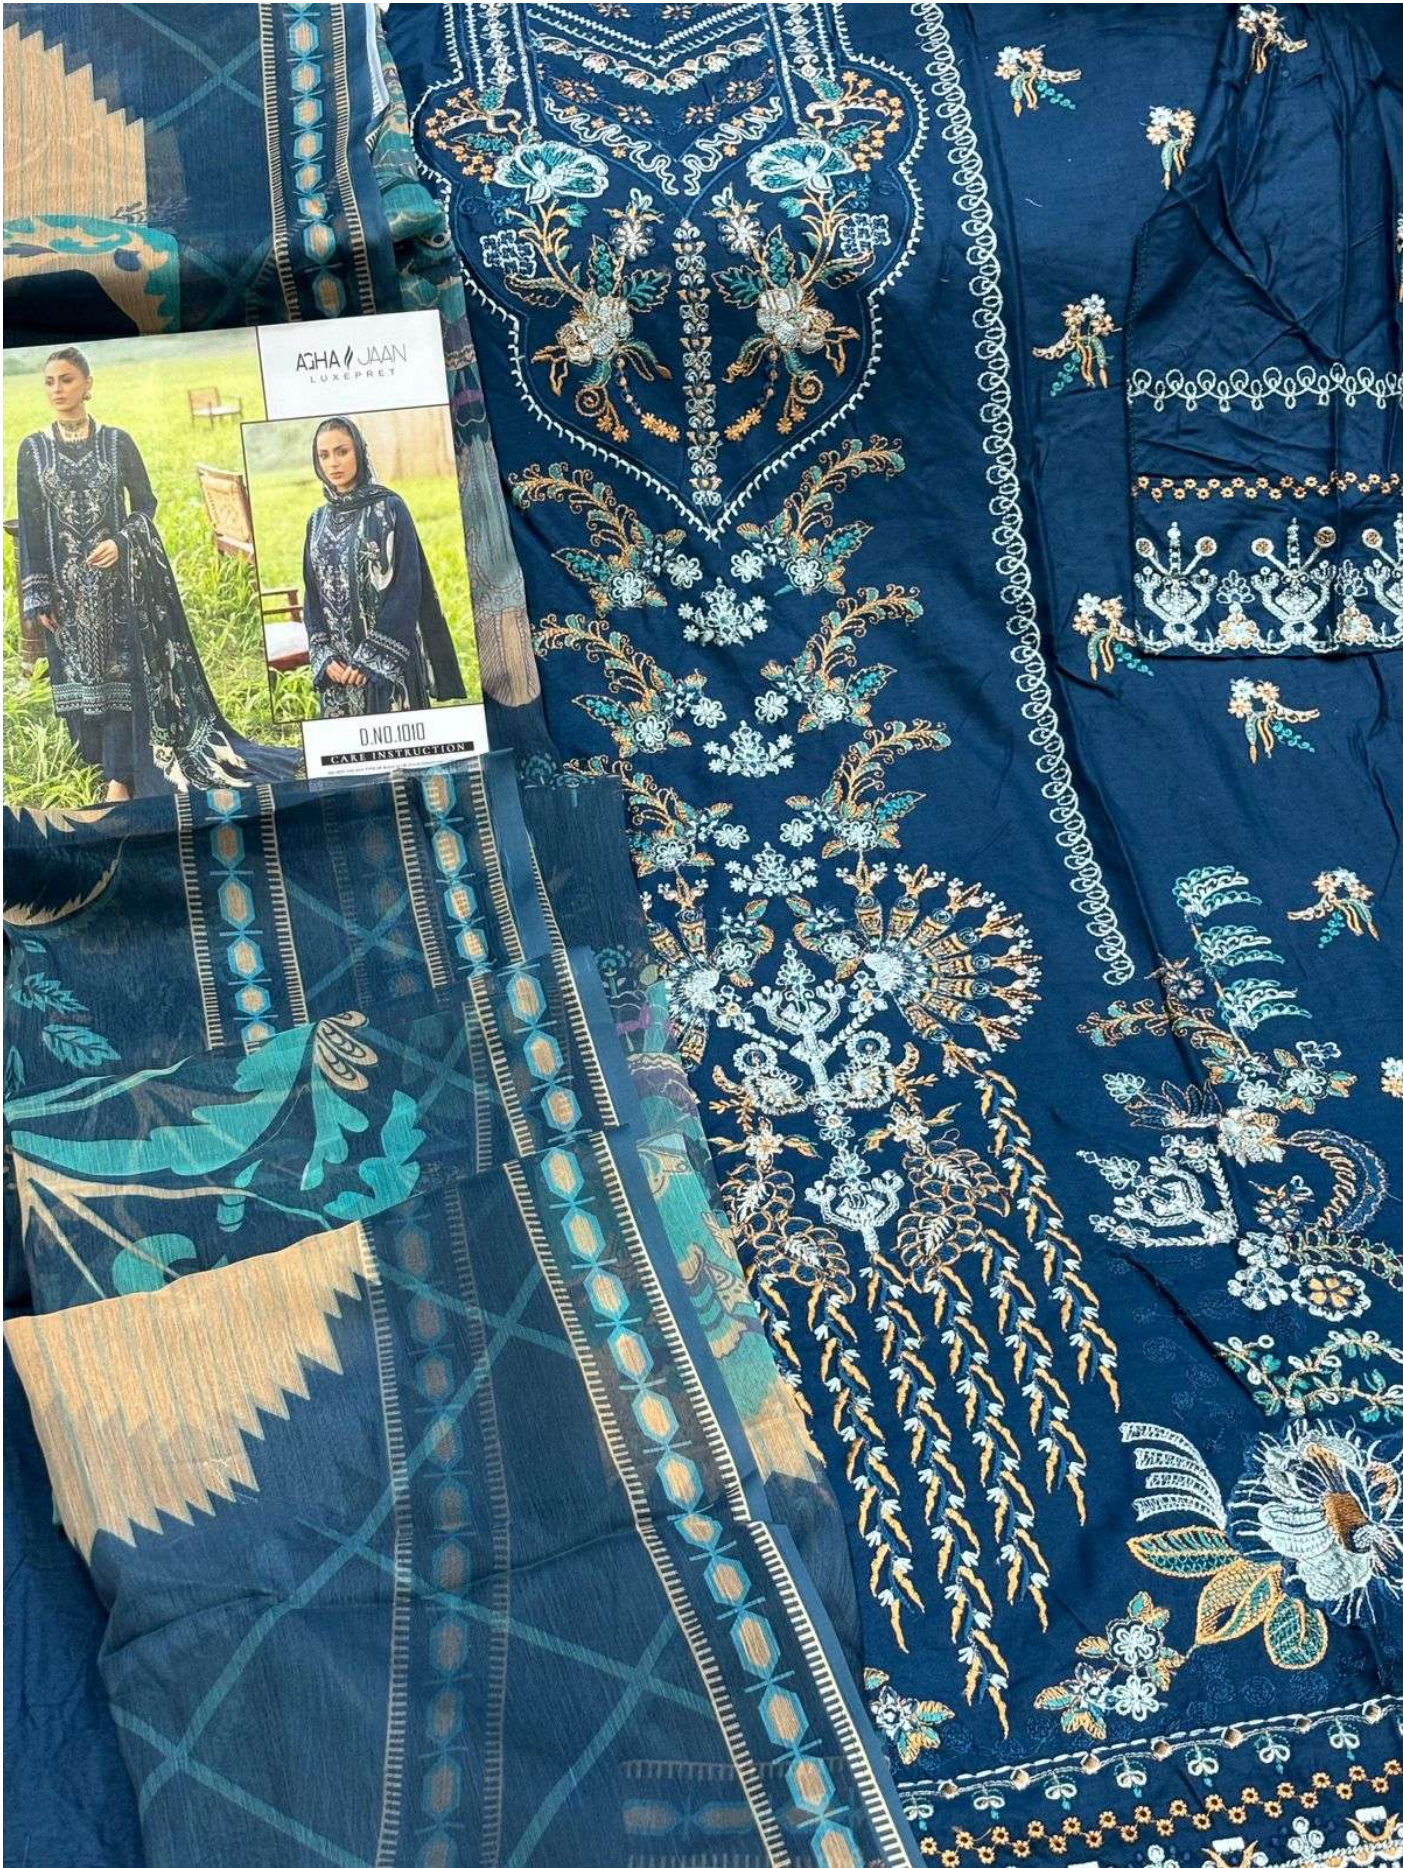

AGHA JAAN
LUXEPRET

D. NO. 1010
CARE INSTRUCTION