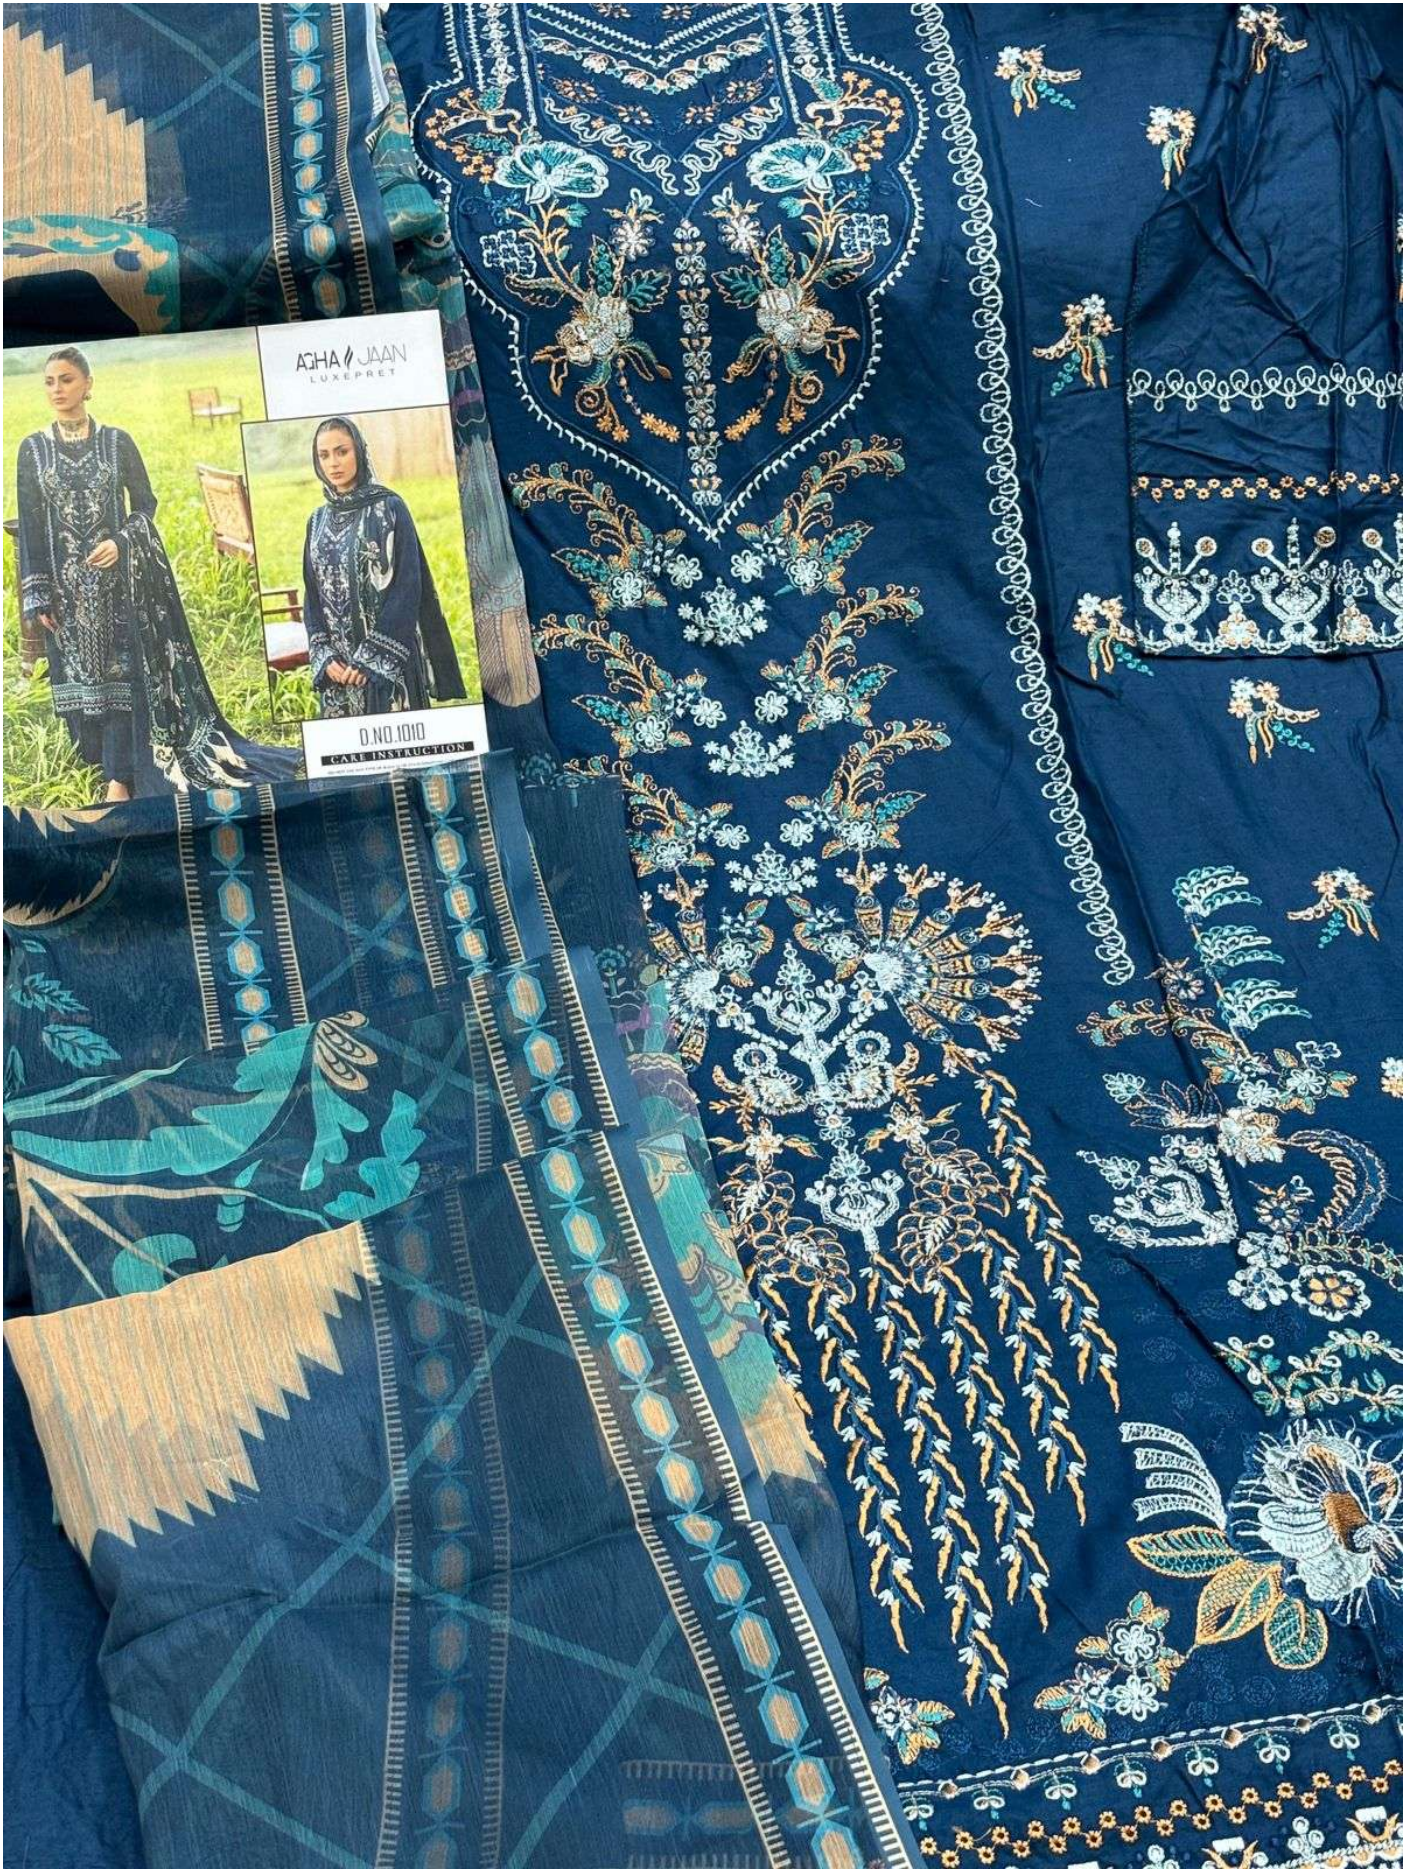

AGHA JAAN
LUXEPRET

D. NO. 1010
CARE INSTRUCTION