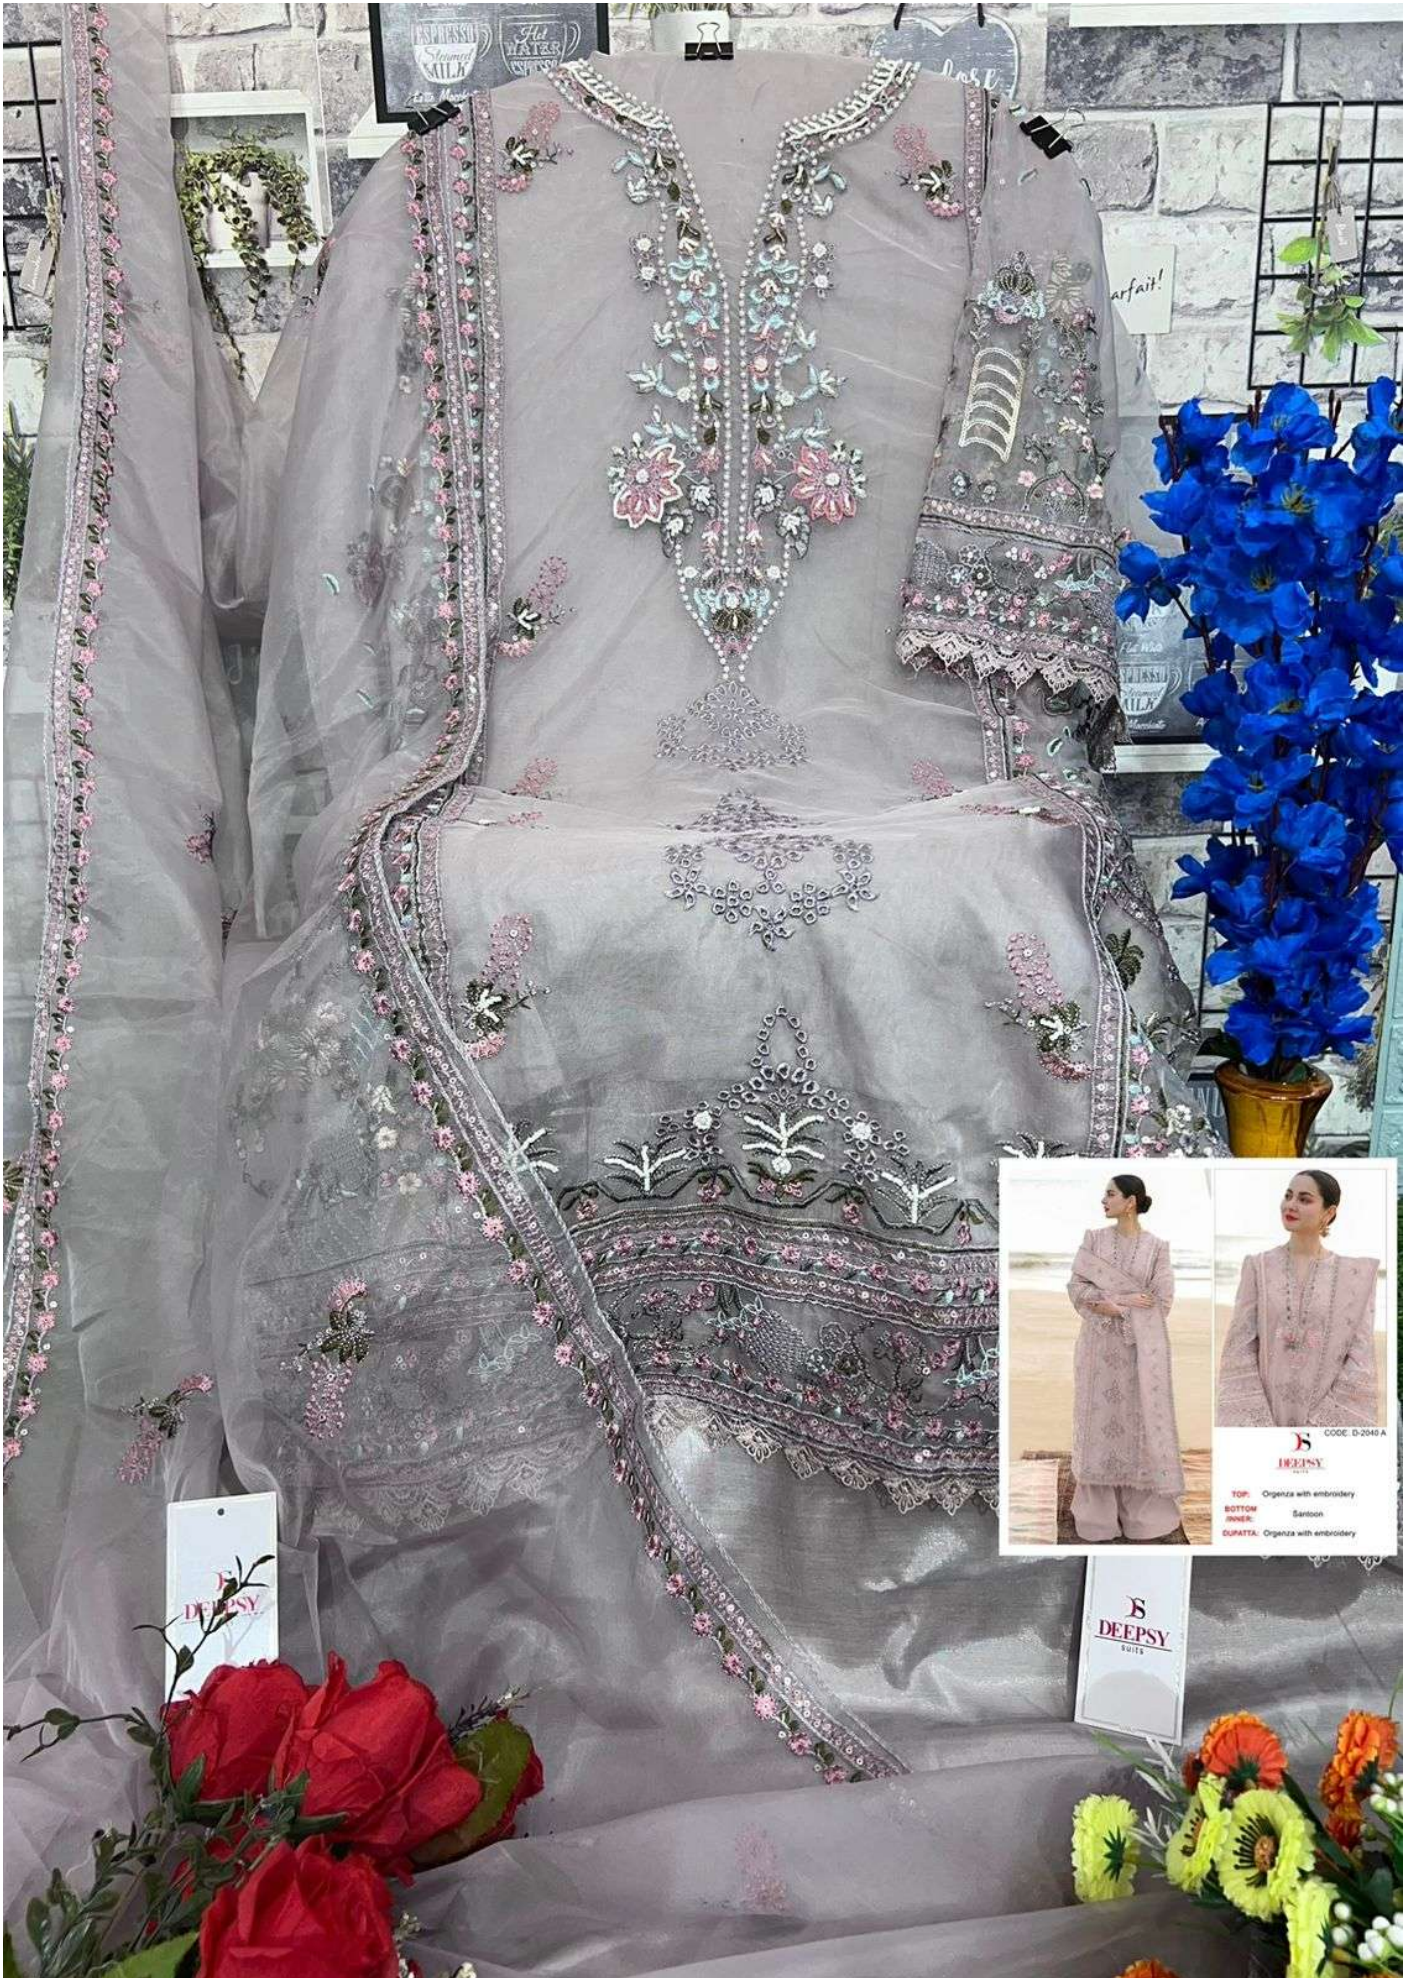

DEEPSY
SUITES

DEEPSY SUITE

CODE: D-2043 C
DEEPSY
TOP: Organza with embroidery
BOTTOM: Satton
DURATEL: Organza with embroidery

DEEPSY SUITE

DEEPSY

DEEPSY
SUIT

CODE: D-2040 C

DEEPSY
suits

- TOP:** Orgenza with embroidery
BOTTOM /INNER: Santoon
DUPATTA: Orgenza with embroidery