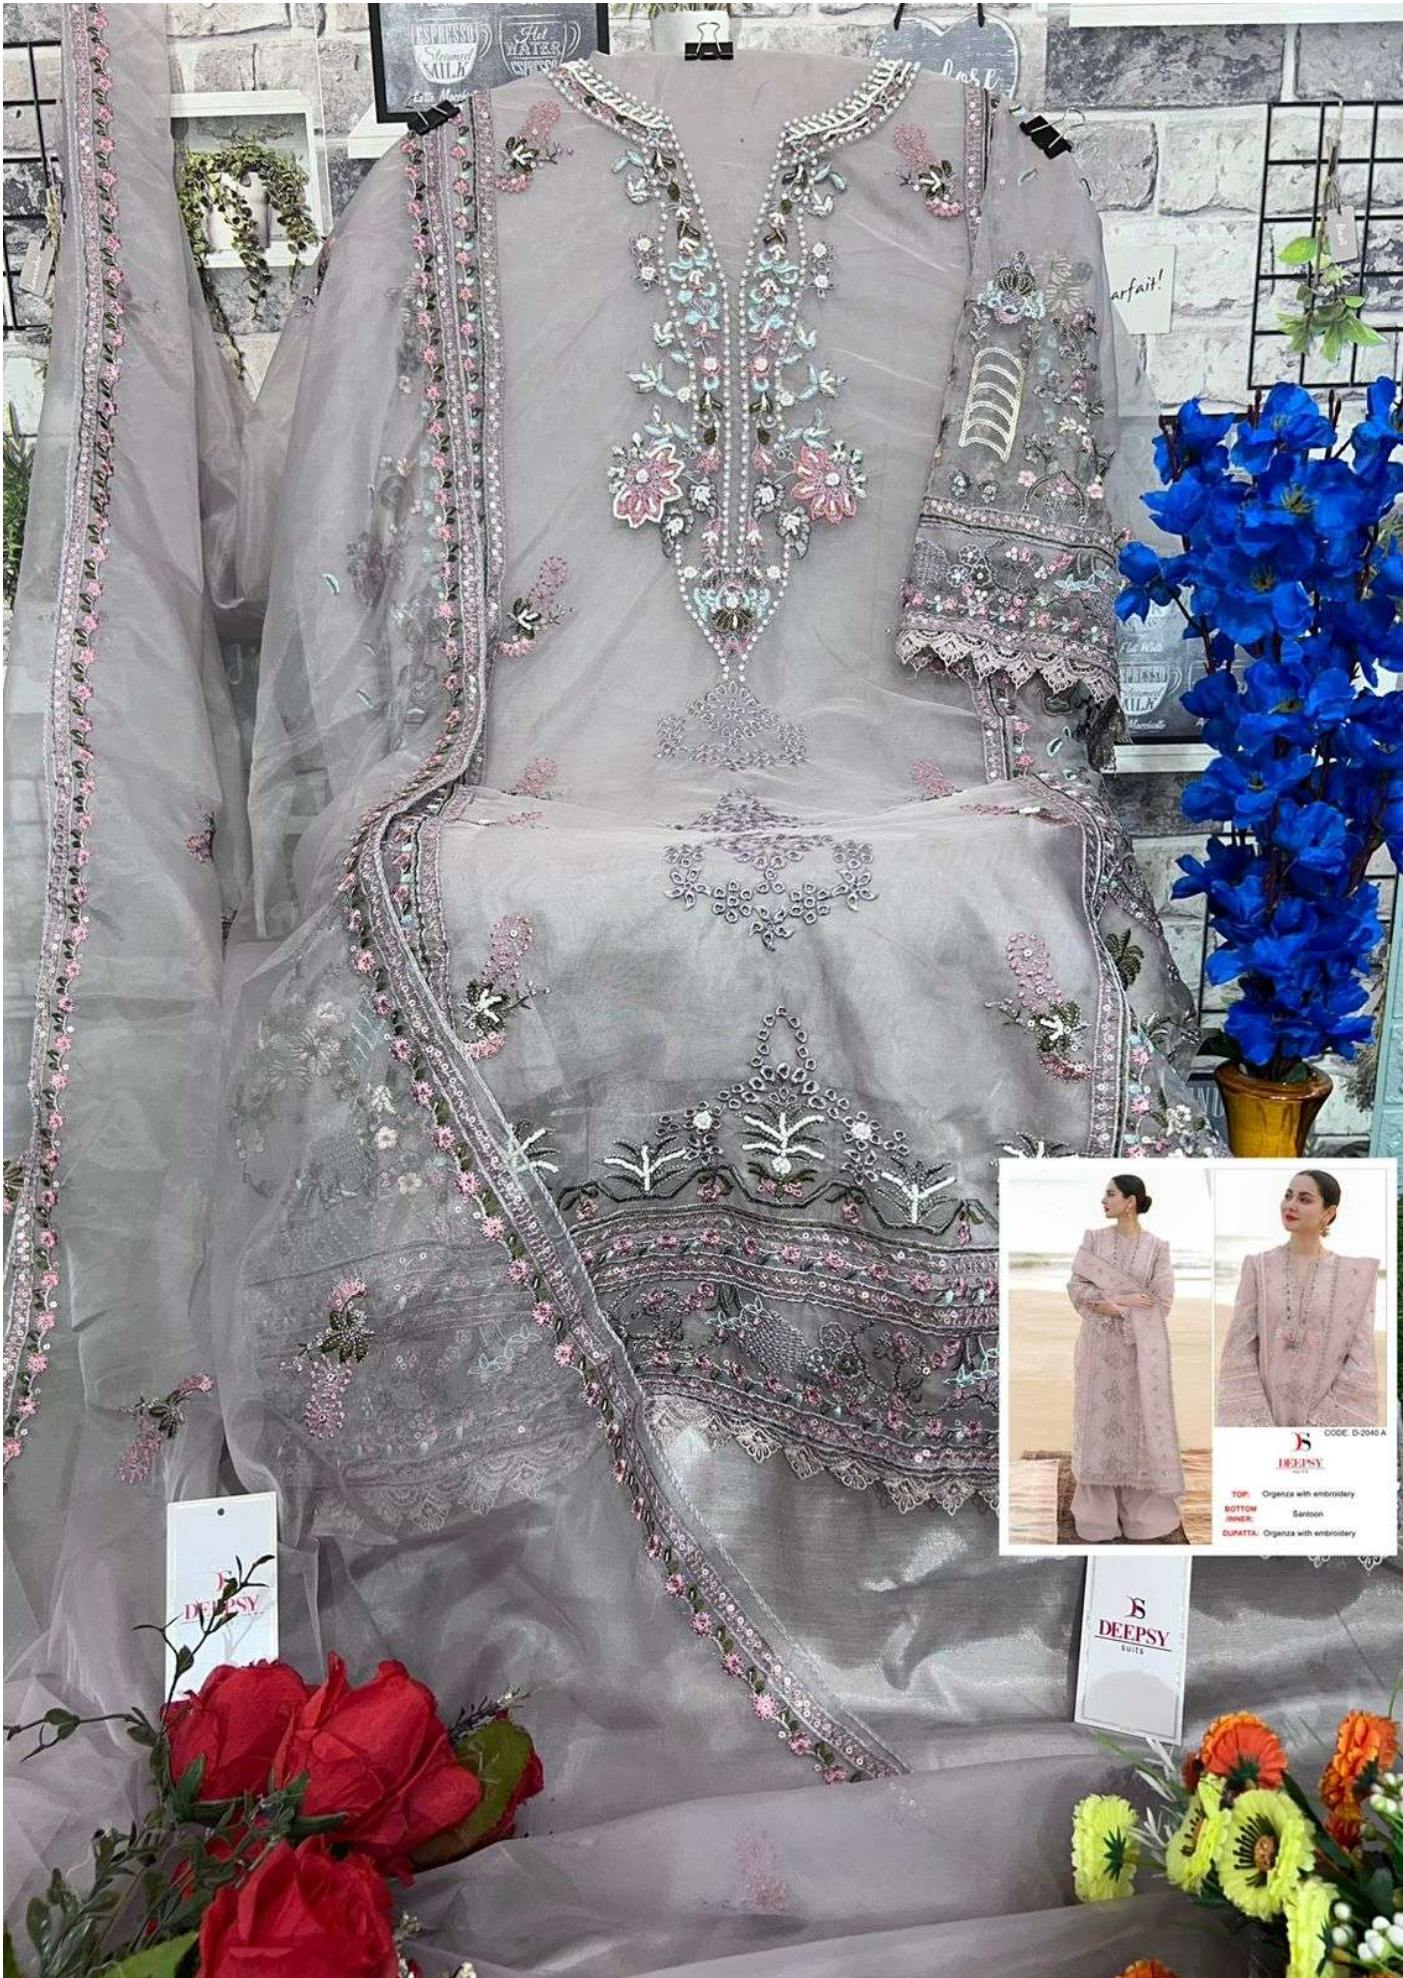

TOP: Orgenza with embroidery
BOTTOM
/INNER: Santoon
DUPATTA: Orgenza with embroidery

D-2040 A

D-2040 B

D-2040 C

D-2040 D

DEEPSY

DEEPSY

DEEPSY
SUITES

DEEPSY
SUITES

DEEPSY
SUITE

DEEPSY
SUITE

DEEPSY

DEEPSY
SUIT

CODE: D-2040 C

DEEPSY
suits

- TOP:** Orgenza with embroidery
- BOTTOM /INNER:** Santoon
- DUPATTA:** Orgenza with embroidery