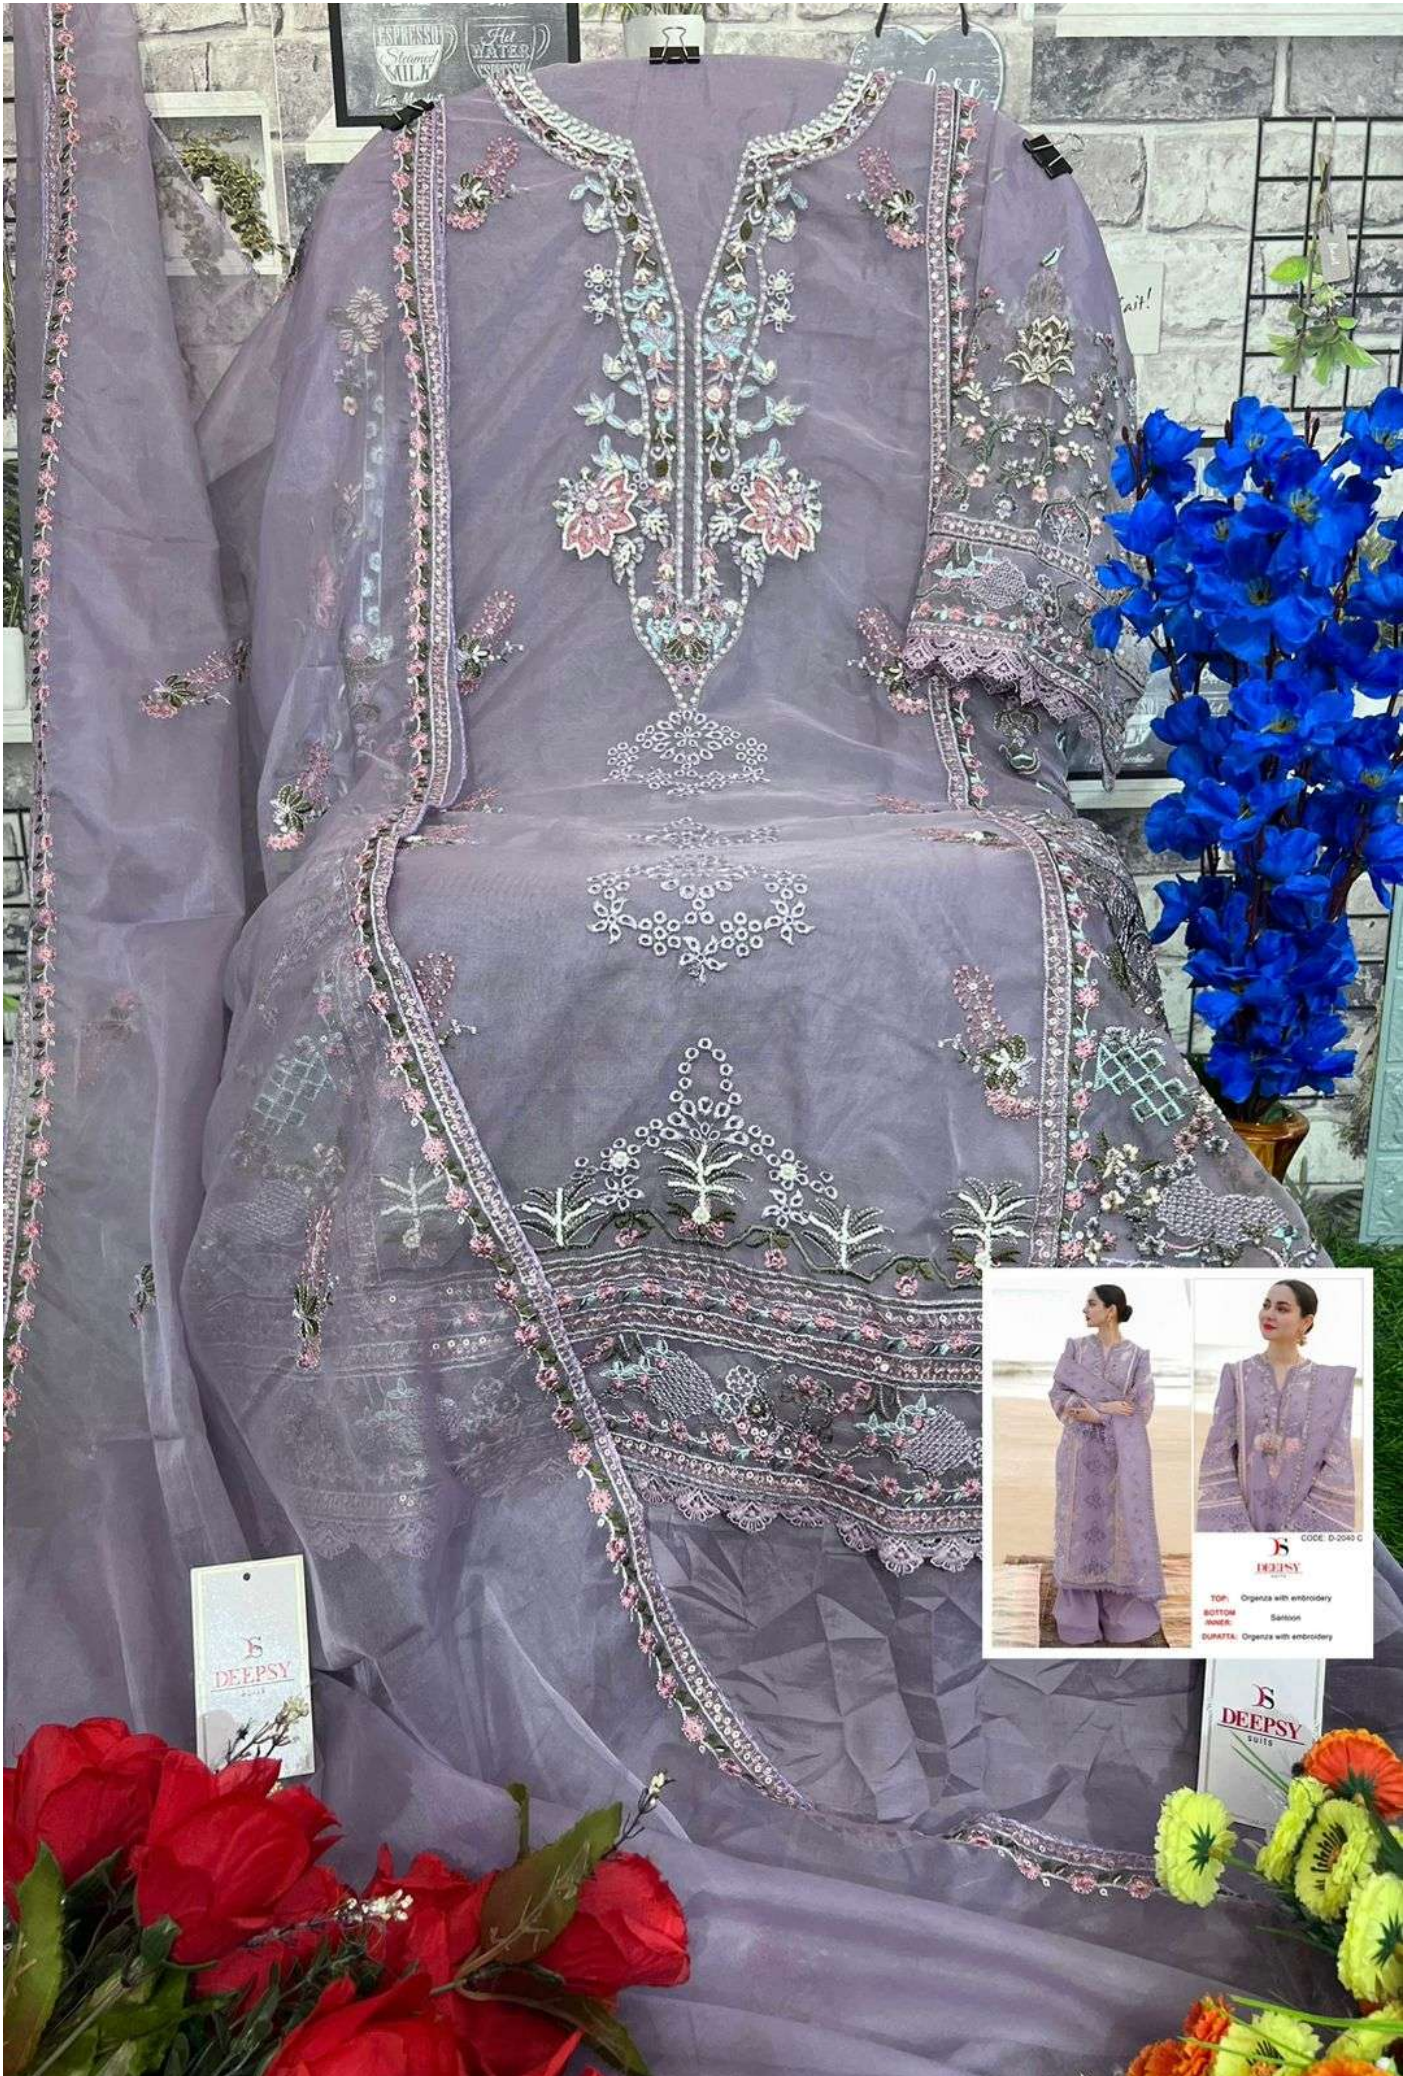

CODE: D-2040 D

DEEPSY
suits

- TOP:** Orgenza with embroidery
- BOTTOM /INNER:** Santoon
- DUPATTA:** Orgenza with embroidery

CODE: D-2040 A

DEEPSY
suits

- TOP:** Organza with embroidery
BOTTOM /INNER: Santoon
DUPATTA: Organza with embroidery

TOP: Orgenza with embroidery
BOTTOM
/INNER: Santoon
DUPATTA: Orgenza with embroidery

D-2040 A

D-2040 B

D-2040 C

D-2040 D

DEEPSY

DEEPSY

DEEPSY
SUITES

DEEPSY
SUITES

DEEPSY SUITE

CODE: D-2043 C
DEEPSY
TOP: Organza with embroidery
BOTTOM: Satton
DURATEL: Organza with embroidery

DEEPSY SUITE

DEEPSY

DEEPSY
SUIT

CODE: D-2040 C

DEEPSY
suits

- TOP:** Orgenza with embroidery
BOTTOM /INNER: Santoon
DUPATTA: Orgenza with embroidery