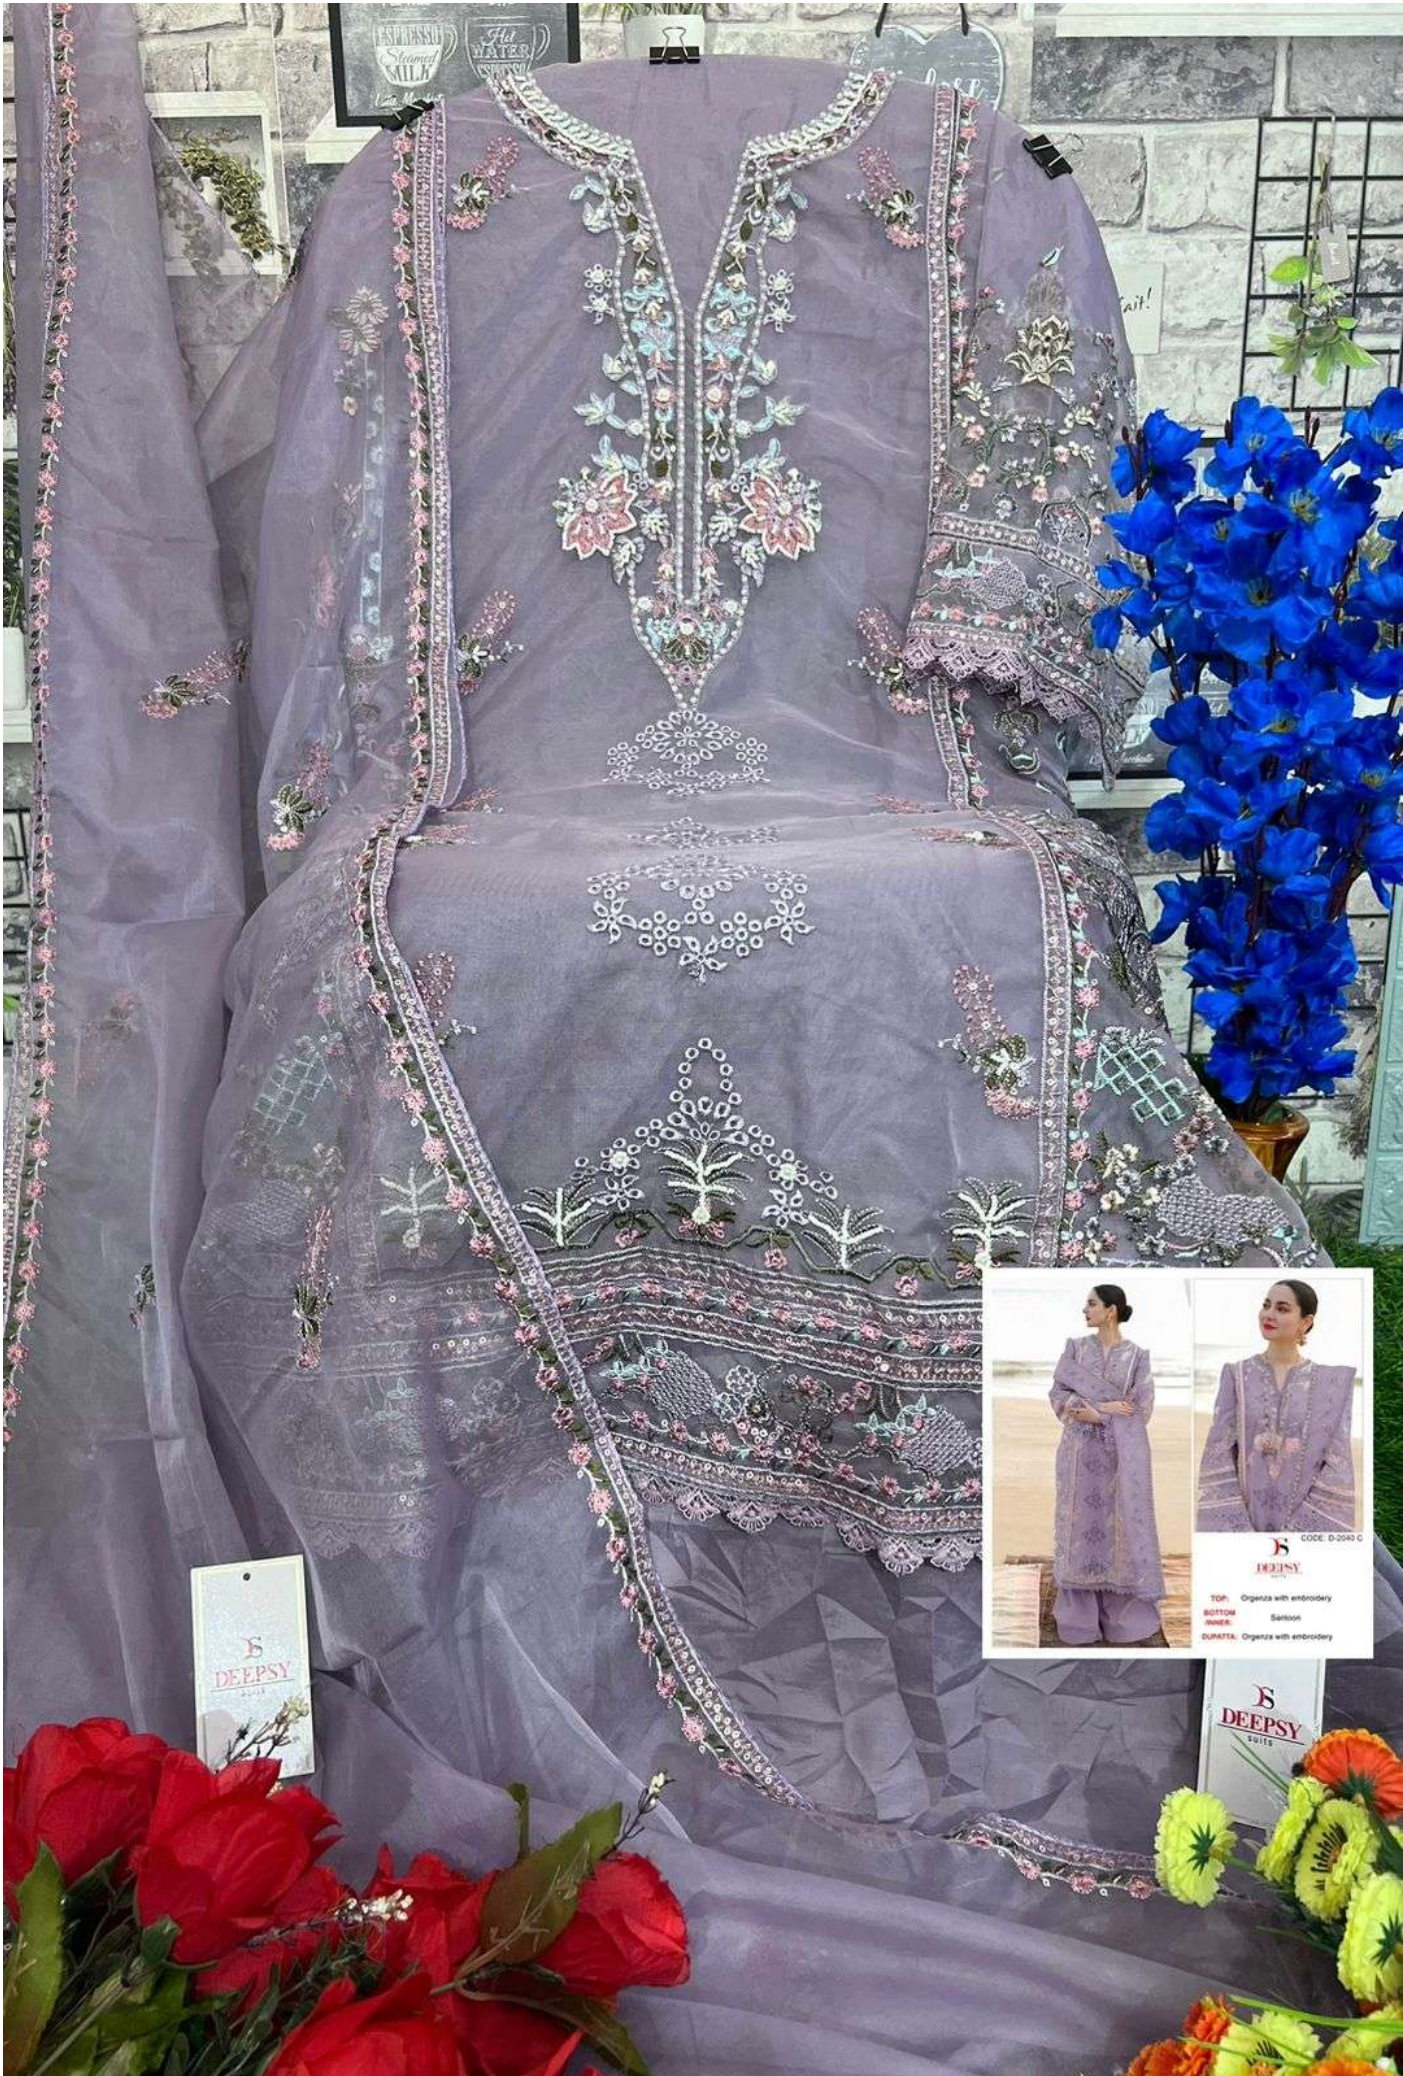

CODE: D-2040 B

DEEPSY
suits

- TOP:** Orgenza with embroidery
- BOTTOM /INNER:** Santoon
- DUPATTA:** Orgenza with embroidery

CODE: D-2040 B

DEEPSY
suits

- TOP:** Organza with embroidery
- BOTTOM /INNER:** Santoon
- DUPATTA:** Organza with embroidery

CODE: D-2040 D

DEEPSY
suits

- TOP:** Orgenza with embroidery
- BOTTOM /INNER:** Santoon
- DUPATTA:** Orgenza with embroidery

CODE: D-2040 A

DEEPSY
suits

- TOP:** Organza with embroidery
BOTTOM /INNER: Santoon
DUPATTA: Organza with embroidery

TOP: Orgenza with embroidery
BOTTOM
/INNER: Santoon
DUPATTA: Orgenza with embroidery

D-2040 A

D-2040 B

D-2040 C

D-2040 D

DEEPSY

DEEPSY

DEEPSY
SUITES

DEEPSY
SUITES

DEEPSY
SUITE

DEEPSY
SUITE

DEEPSY

DEEPSY
SUIT

CODE: D-2040 C

DEEPSY
suits

- TOP:** Orgenza with embroidery
- BOTTOM /INNER:** Santoon
- DUPATTA:** Orgenza with embroidery