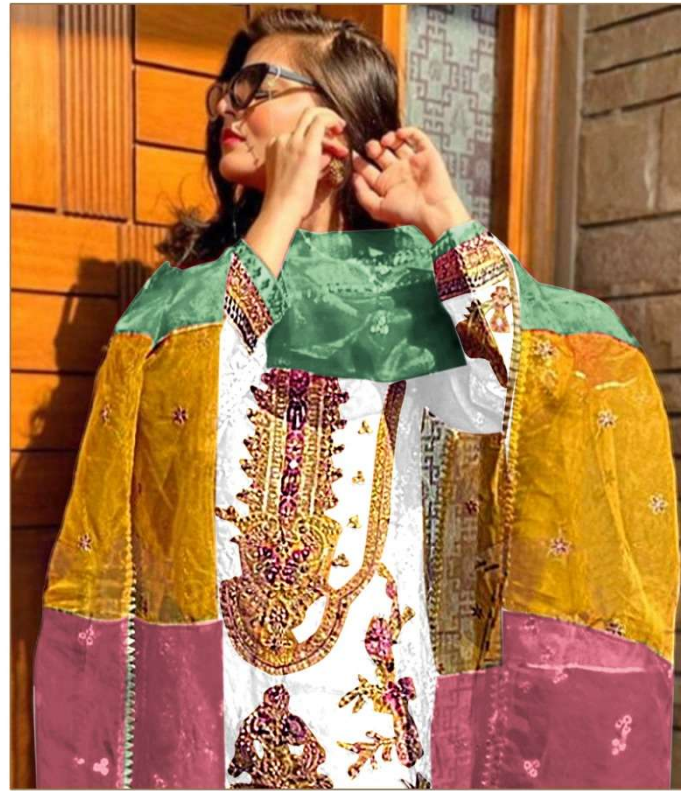

Serene[®]
Pakistani Suit
A BRAND BY MEGHA EXPORT

S - 214 E

**TOP - ORGANZA HEAVY EMBROIDERY
WITH HAND WORK
INNER BOTTOM - HEAVY SANTUN
DUPATTA - ORGAZA HEAVY EMBROIDERY
WORK**

Serene
MADE IN INDIA

Serene[®]
Pakistani Suit
A BRAND BY MEGHA EXPORT

S - 214 E

**TOP - ORGANZA HEAVY EMBROIDERY
WITH HAND WORK
INNER BOTTOM - HEAVY SANTUN
DUPATTA - ORGAZA HEAVY EMBROIDERY
WORK**