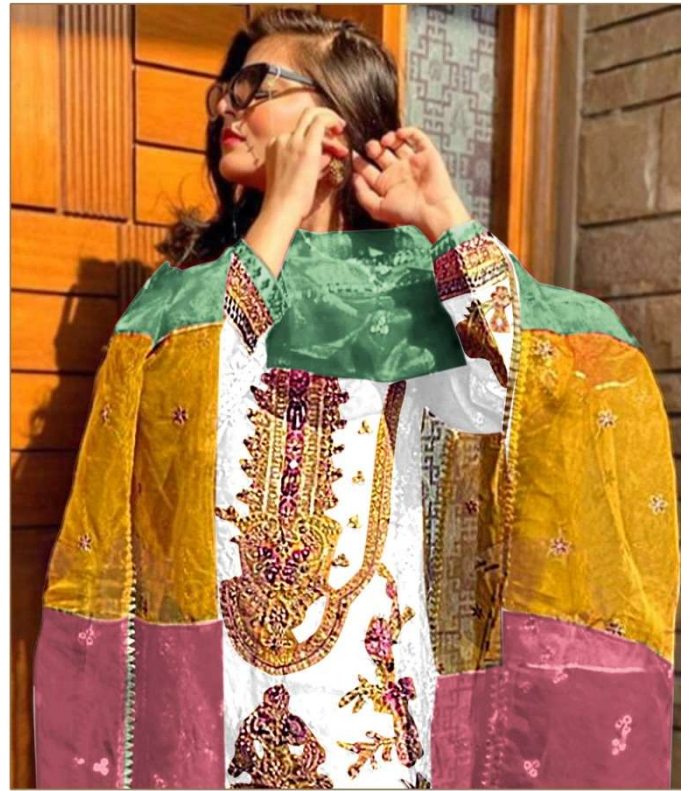

Serene[®]
Pakistani Suit

A BRAND BY **MEGHA EXPORT**

S - 214 E

**TOP - ORGANZA HEAVY EMBROIDERY
WITH HAND WORK
INNER BOTTOM - HEAVY SANTUN
DUPATTA - ORGAZA HEAVY EMBROIDERY
WORK**

Serene[®]
Pakistani Suit

A BRAND BY **MEGHA EXPORT**

S - 214 E

**TOP - ORGANZA HEAVY EMBROIDERY
WITH HAND WORK
INNER BOTTOM - HEAVY SANTUN
DUPATTA - ORGAZA HEAVY EMBROIDERY
WORK**

Serene
MADE IN INDIA

Serene
A PRODUCT OF
THE MEGA EXPORT