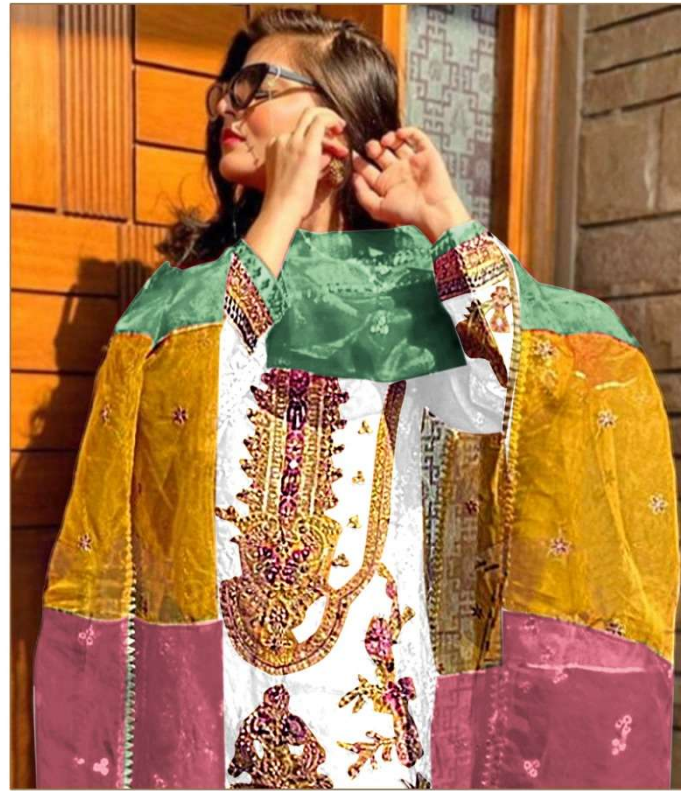

*Serene*<sup>®</sup>  
Pakistani Suit  
A BRAND BY MEGHA EXPORT

**S - 214 E**

**TOP - ORGANZA HEAVY EMBROIDERY  
WITH HAND WORK  
INNER BOTTOM - HEAVY SANTUN  
DUPATTA - ORGAZA HEAVY EMBROIDERY  
WORK**

*Serene*<sup>®</sup>  
Pakistani Suit

A BRAND BY **MEGHA EXPORT**

**S - 214 E**

**TOP - ORGANZA HEAVY EMBROIDERY  
WITH HAND WORK  
INNER BOTTOM - HEAVY SANTUN  
DUPATTA - ORGAZA HEAVY EMBROIDERY  
WORK**