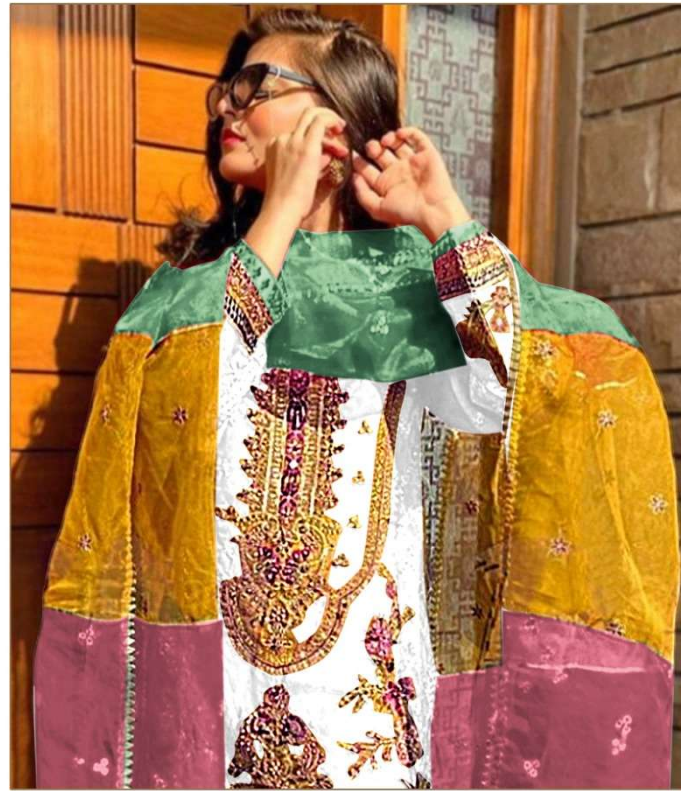

*Serene*<sup>®</sup>  
Pakistani Suit  
A BRAND BY MEGHA EXPORT

**S - 214 E**

**TOP - ORGANZA HEAVY EMBROIDERY  
WITH HAND WORK  
INNER BOTTOM - HEAVY SANTUN  
DUPATTA - ORGAZA HEAVY EMBROIDERY  
WORK**