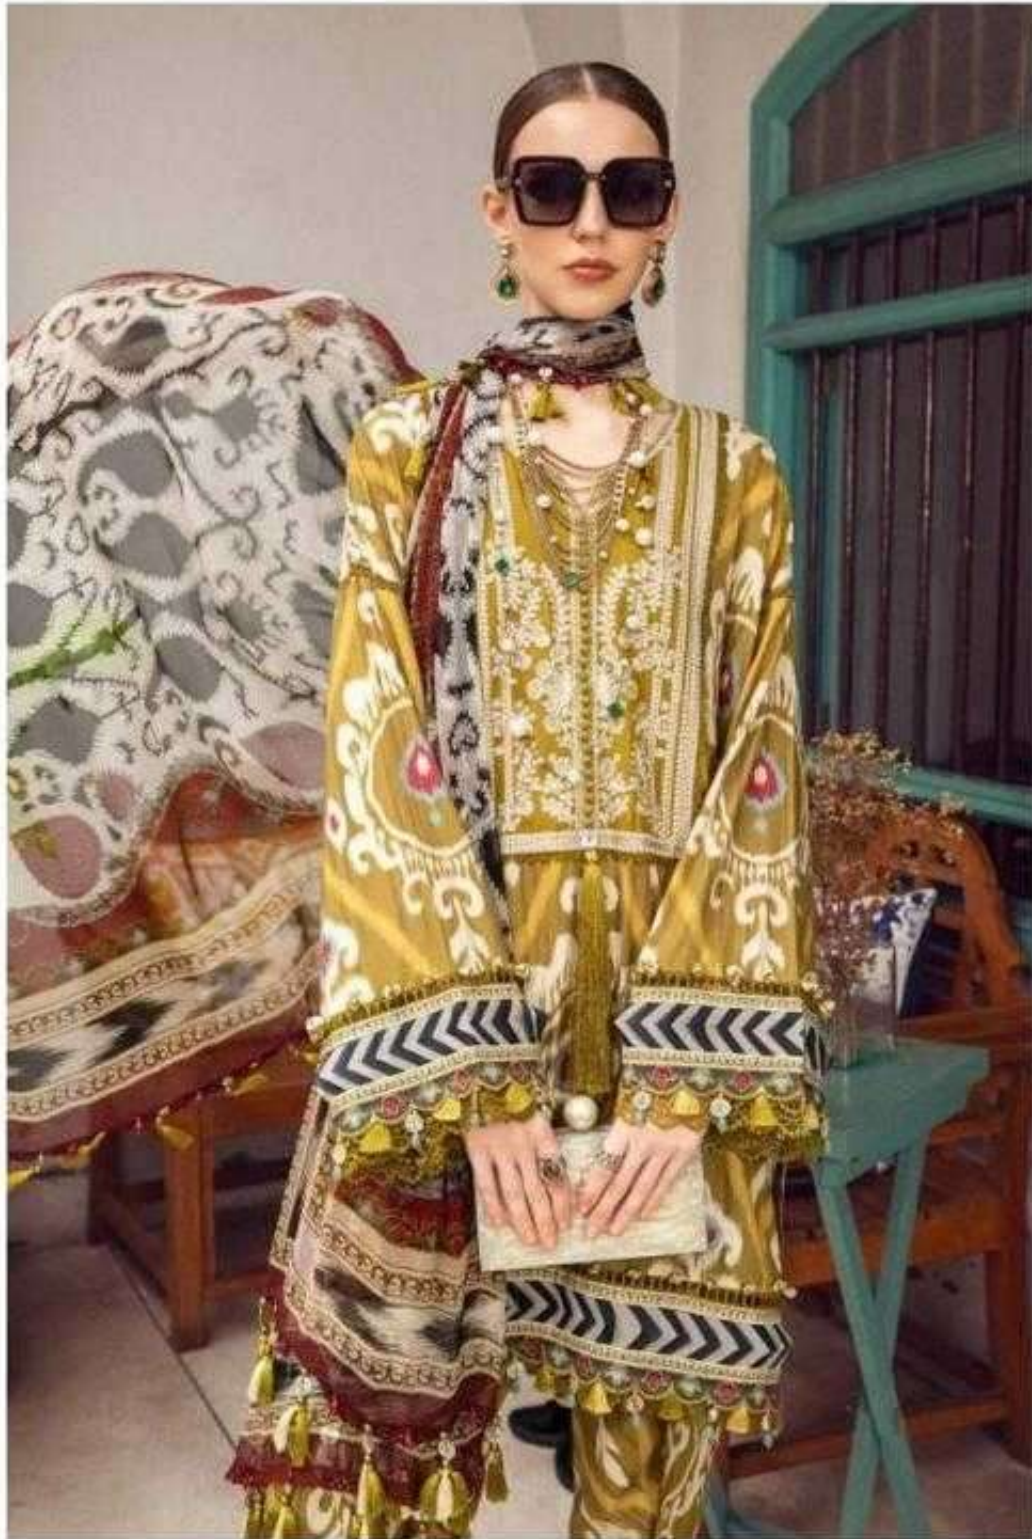

**BELIEVE**  
Basic Dress Design

*Mehboob Text*  
Clothing Textiles

7773  
D.NO.1195-B

**M**  
*prints*  
VOL - 13

**BELIEVE**  
Basic Dress Design

*Mehboob Text*  
Clothing Textiles

7773  
D.NO.1195-B

**M**  
*prints*  
VOL - 13

BELIEVE

Super Fine Edge  
100% Cotton / Polyester Blend

Mehlool Tex  
Clothing Textiles

7773  
D.NO.1195-A

M  
prints  
VOL - 13

BELIEVE

Super Fine Edge  
100% Cotton / 100% Polyester

Mehlool Tex  
Clothing Textiles