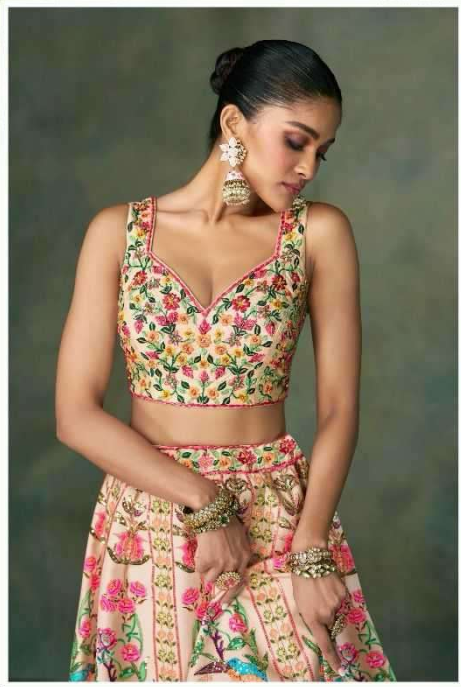

SAYURI[®]
Designer

ODHANI

SAYURI[®]
Designer

ODHANI

SAYURI[®]
Designer

| 5363 |

SAYURI[®]
Designer

| 5364 |

SAYURI[®]
Designer

| 5363 |

SAYURI[®]
Designer

| 5364 |

SAYURI
Designer

An alluringly sweet disposition blended
with refreshing whiffs in
what this vibrant collection all about.

| 5365 |

| 5363 |