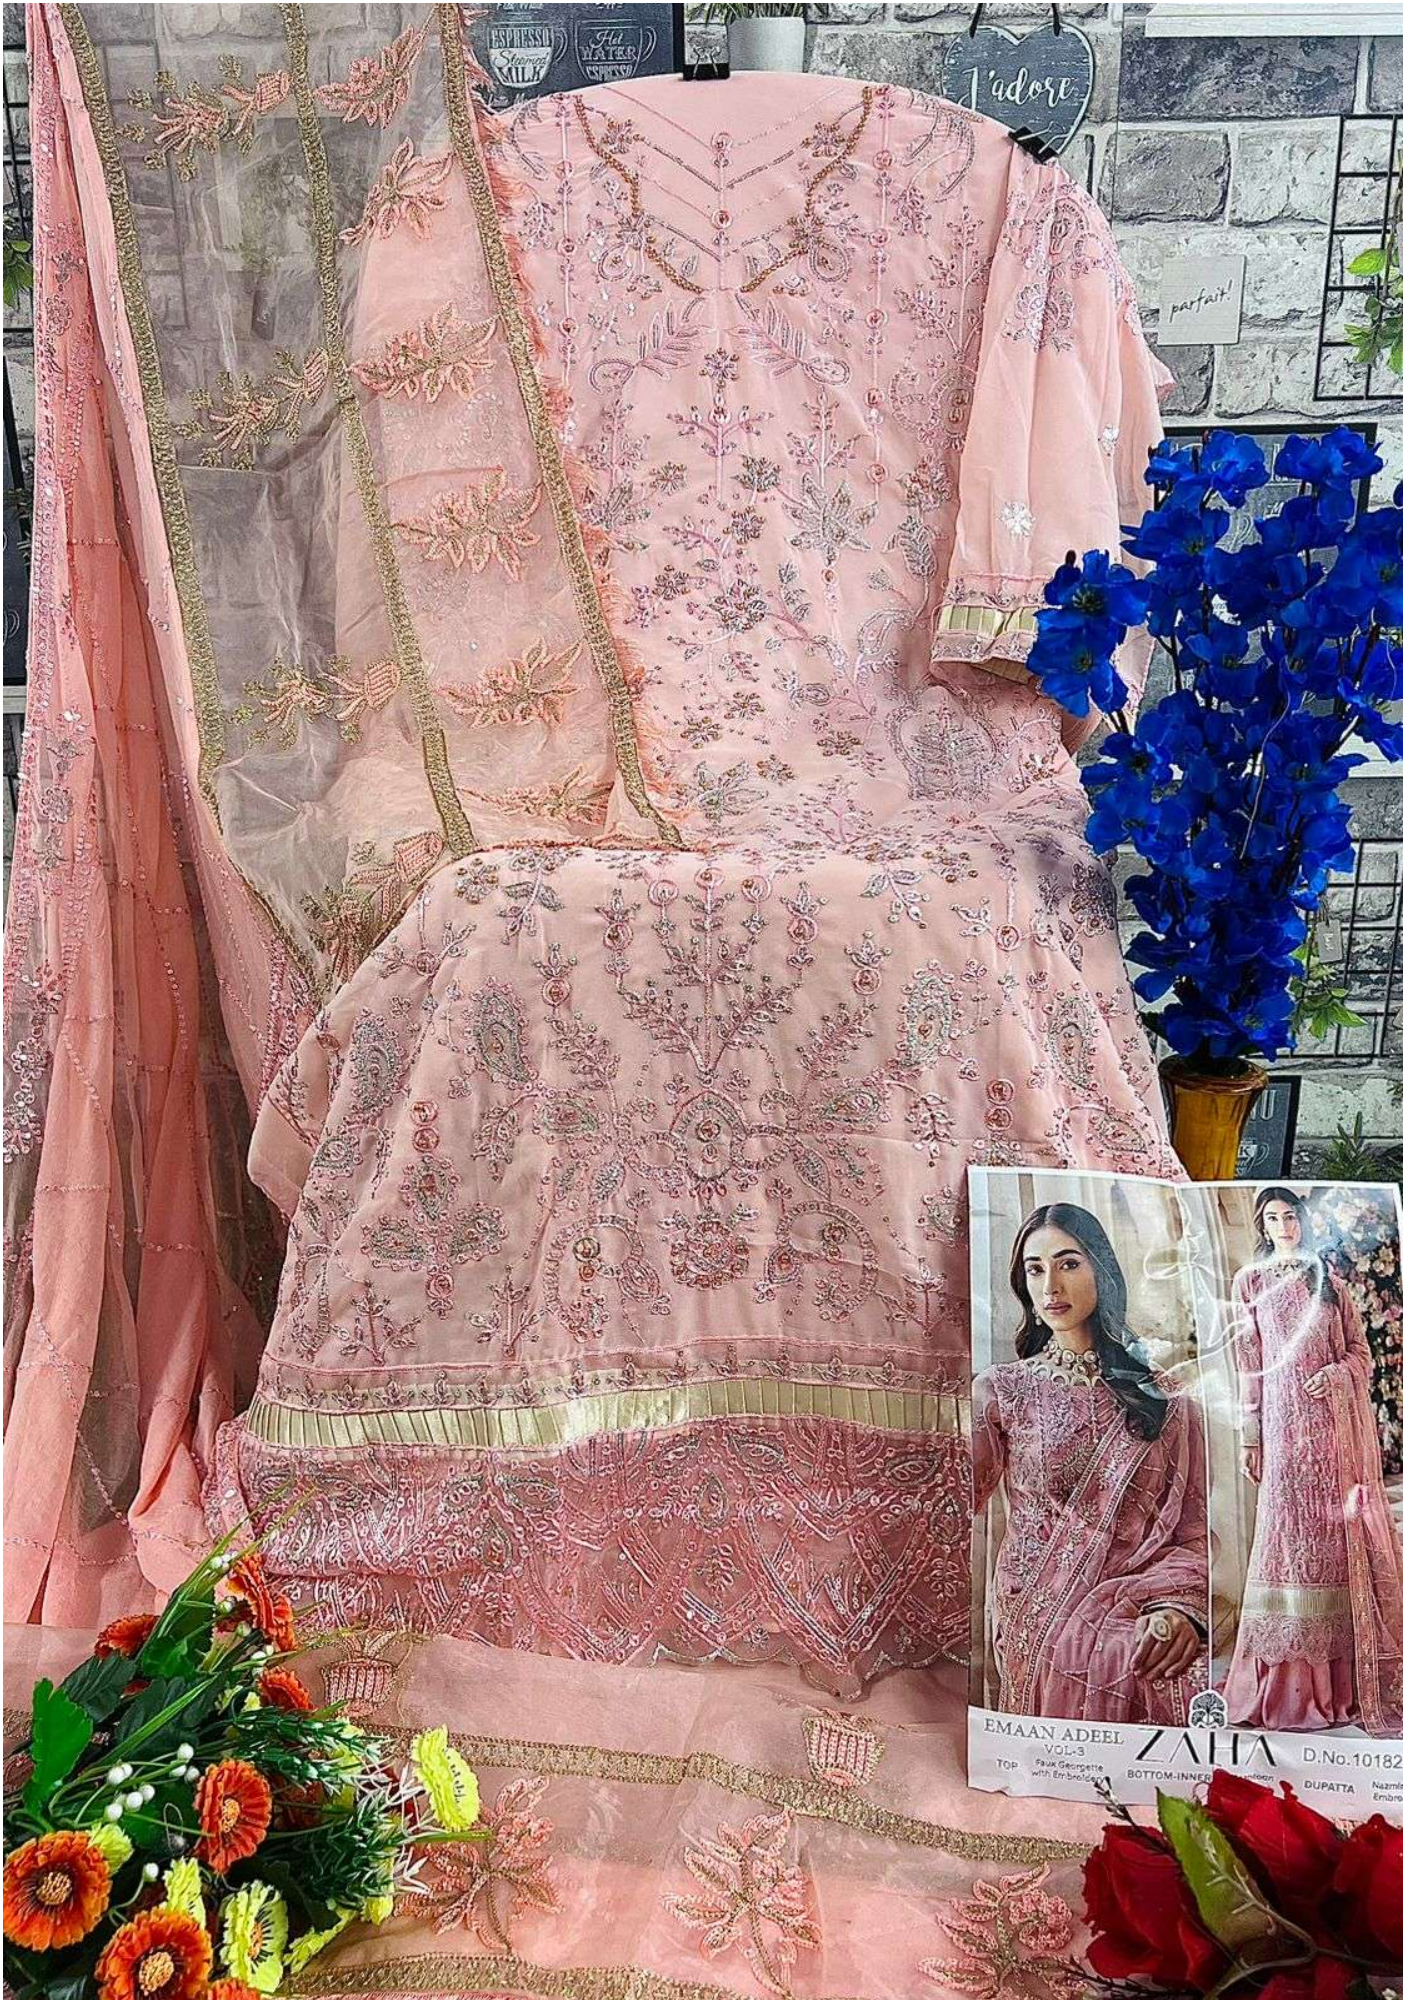

ZAHA

D.No.10184

TOP Faux Georgette
with Embroidery

BOTTOM-INNER Dull santoon

DUPATTA Nazmin with
Embroidery

EMAAN ADEEL
VO 3
TOP - Faux Georgette with Embroidery
BOTTOM-INNER - Quilted satin
D. No. DU

ZAHA

EMAAN ADEEL VOL-3 ZAHA D.No.1018
TOP Faux Georgette with Embroidery BOTTOM-INNER Full sanzoon D.PATTA Na En

TOP Faux Georgette
with Embroidery

BOTTOM-INNER Dull santoon

DUPATTA Nazmin with
Embroidery