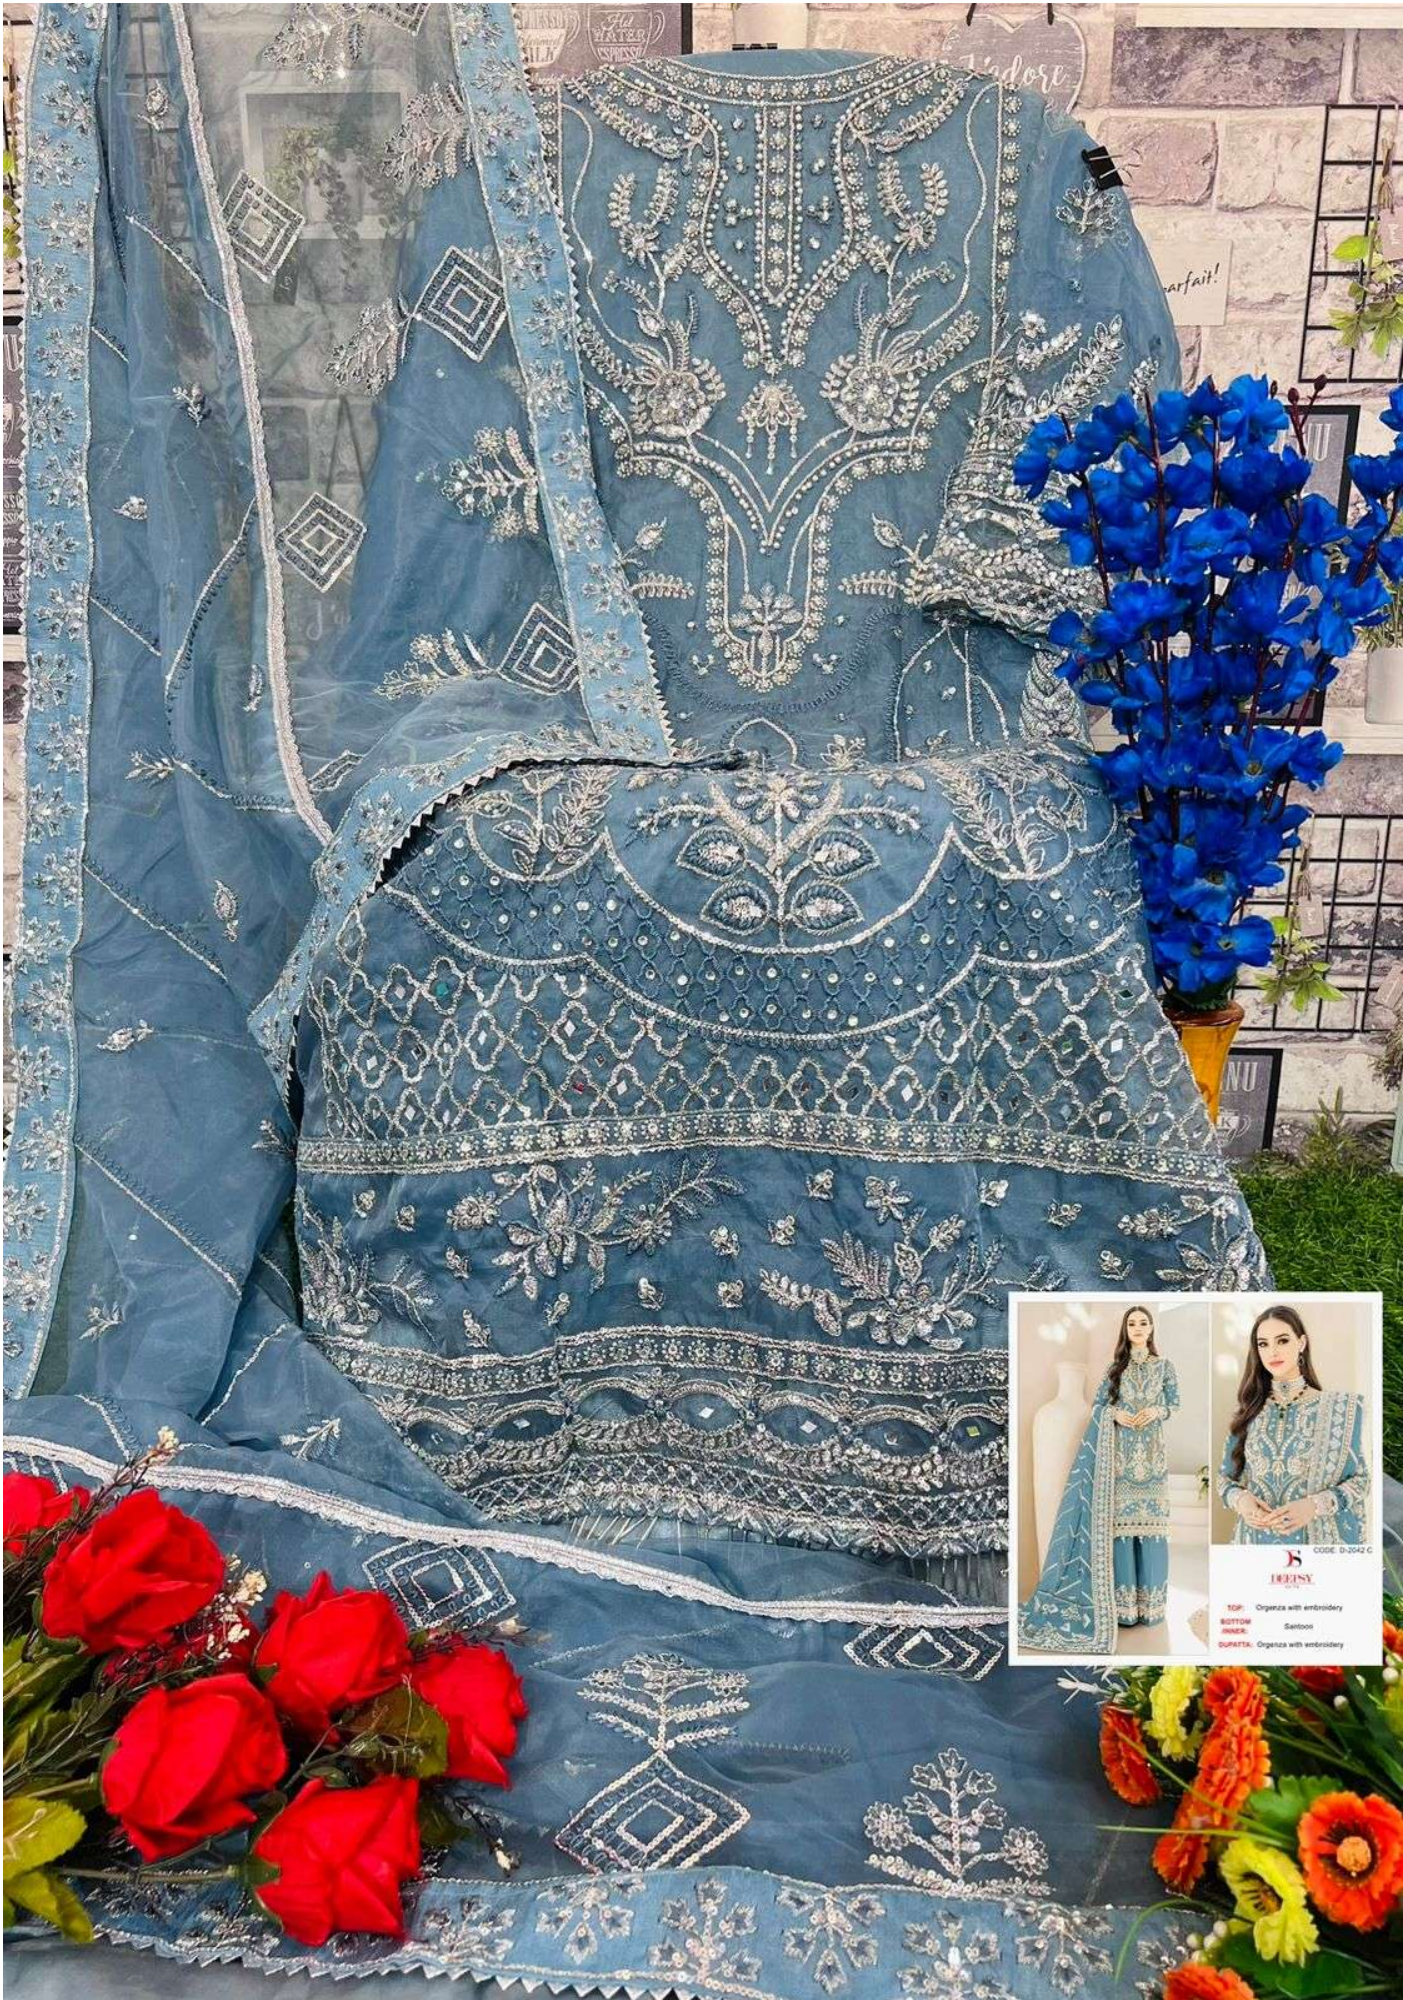

CODE: D-2042 A

DEEPSY
suits

- TOP:** Orgenza with embroidery
- BOTTOM /INNER:** Santoon
- DUPATTA:** Orgenza with embroidery

CODE: D-2042 A

DEEPSY
suits

- TOP:** Orgenza with embroidery
- BOTTOM
/INNER:** Santoon
- DUPATTA:** Orgenza with embroidery

CODE: D-2042 B

DEEPSY
suits

- TOP:** Orgenza with embroidery
- BOTTOM /INNER:** Santoon
- DUPATTA:** Orgenza with embroidery

CODE: D-2042 D

DEEPSY
suits

- TOP:** Orgenza with embroidery
- BOTTOM
/INNER:** Santoon
- DUPATTA:** Orgenza with embroidery

CODE: D-2042 C

DEEPSY
suits

TOP: Organza with embroidery

TOP: Organza with embroidery

BOTTOM/
INNER: santoon

DUPATTA: Organza with embroidery

D-2042 A

D-2042 B