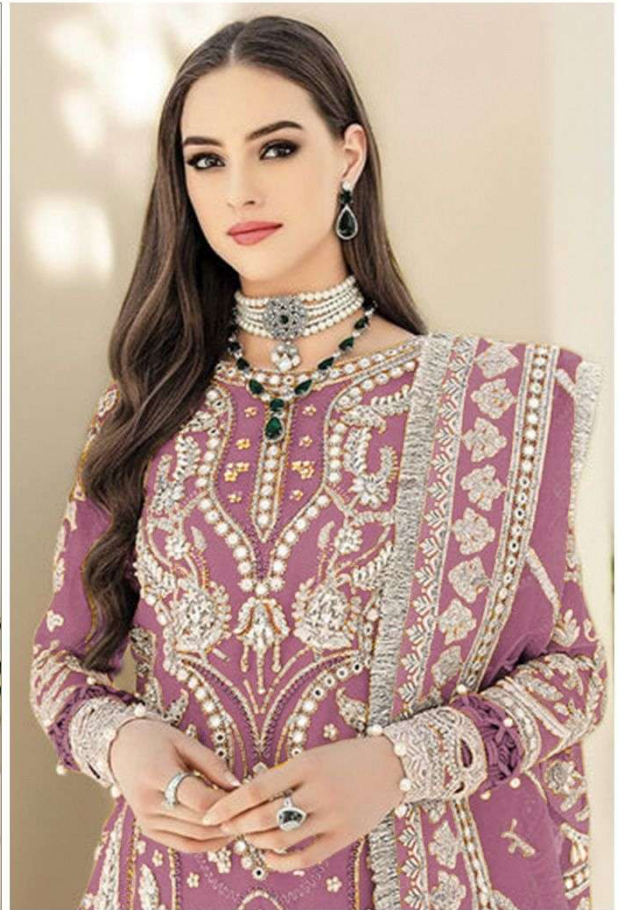

CODE: D-2042 A

DEEPSY
suits

- TOP:** Orgenza with embroidery
- BOTTOM
/INNER:** Santoon
- DUPATTA:** Orgenza with embroidery

CODE: D-2042 G

DEEPLY

TOP: Organza with embroidery

BOTTOM: Satton

DUPATTA: Organza with embroidery

CODE: D-2042 A

DEEPSY
suits

- TOP:** Orgenza with embroidery
- BOTTOM
/INNER:** Santoon
- DUPATTA:** Orgenza with embroidery

CODE: D-2042 B

DEEPSY
suits

- TOP:** Orgenza with embroidery
- BOTTOM
/INNER:** Santoon
- DUPATTA:** Orgenza with embroidery

CODE: D-2042 D

DEEPSY
suits

- TOP:** Orgenza with embroidery
- BOTTOM
/INNER:** Santoon
- DUPATTA:** Orgenza with embroidery

CODE: D-2042 C

DEEPSY
suits

- TOP:** Orgenza with embroidery
- BOTTOM
/INNER:** Santoon
- DUPATTA:** Orgenza with embroidery

TOP: Organza with embroidery

BOTTOM/
INNER: santoon

DUPATTA: Organza with embroidery

D-2042 A

D-2042 B

D-2042 C

D-2042 D