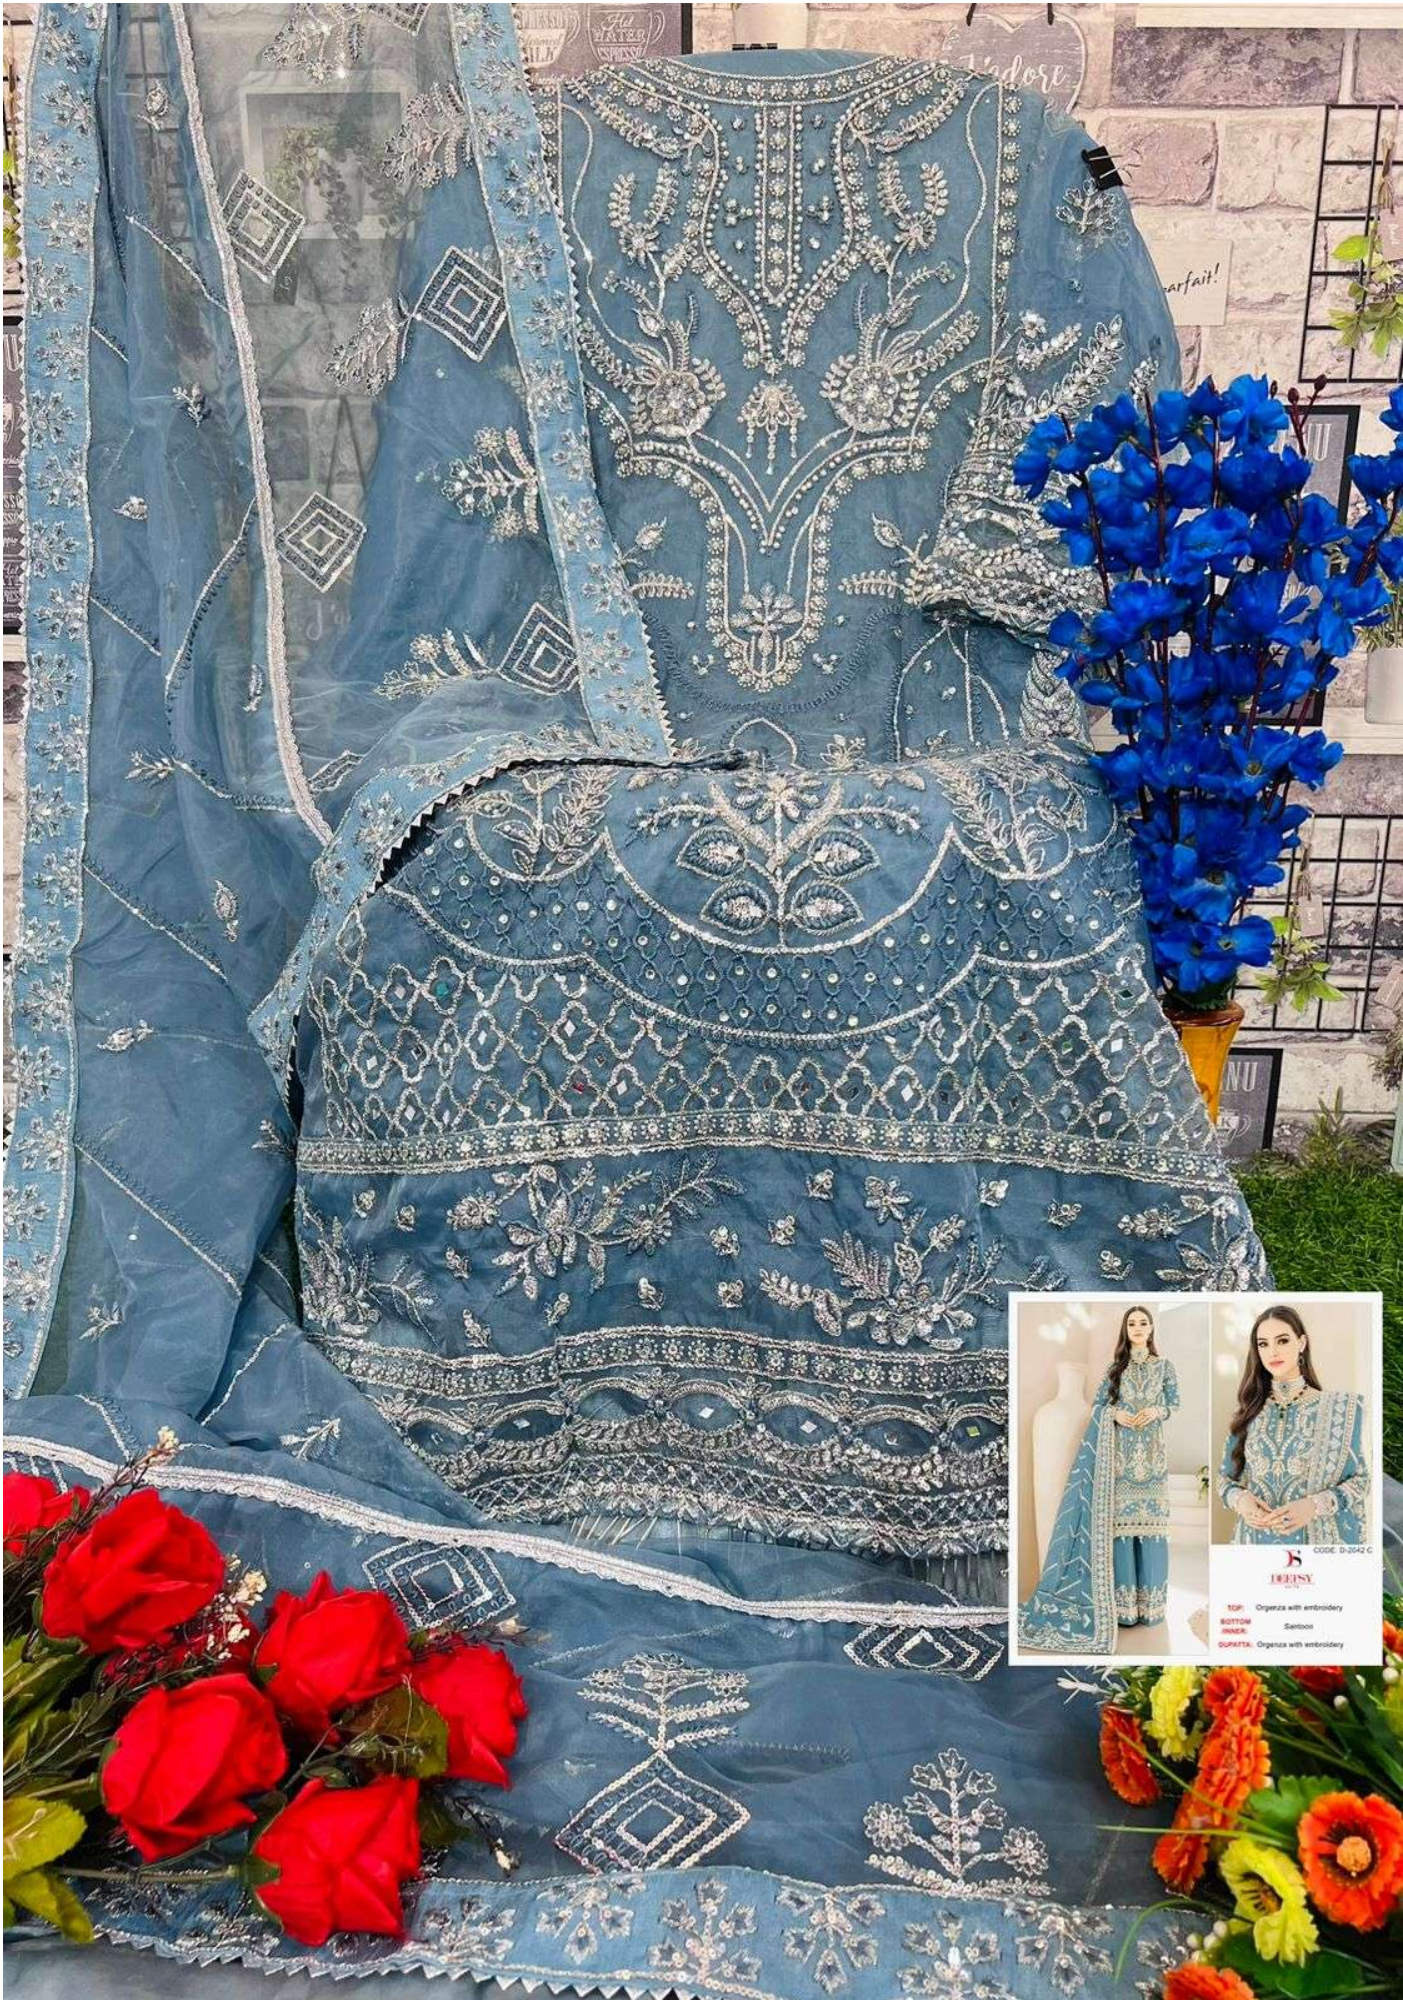

CODE: D-2042 A

DEEPSY
suits

- TOP:** Orgenza with embroidery
- BOTTOM
/INNER:** Santoon
- DUPATTA:** Orgenza with embroidery

CODE: D-2042 G

DEEPLY

TOP: Organza with embroidery

BOTTOM: Satton

DUPATTA: Organza with embroidery

CODE: D-2042 A

DEEPSY
suits

- TOP:** Orgenza with embroidery
- BOTTOM
/INNER:** Santoon
- DUPATTA:** Orgenza with embroidery

CODE: D-2042 B

DEEPSY
suits

- TOP:** Orgenza with embroidery
- BOTTOM
/INNER:** Santoon
- DUPATTA:** Orgenza with embroidery

CODE: D-2042 D

DEEPSY
suits

- TOP:** Orgenza with embroidery
- BOTTOM
/INNER:** Santoon
- DUPATTA:** Orgenza with embroidery

CODE: D-2042 C

DEEPSY
suits

- TOP:** Orgenza with embroidery
- BOTTOM
/INNER:** Santoon
- DUPATTA:** Orgenza with embroidery

TOP: Organza with embroidery

BOTTOM/
INNER: santoon

DUPATTA: Organza with embroidery

D-2042 A

D-2042 B

D-2042 C

D-2042 D