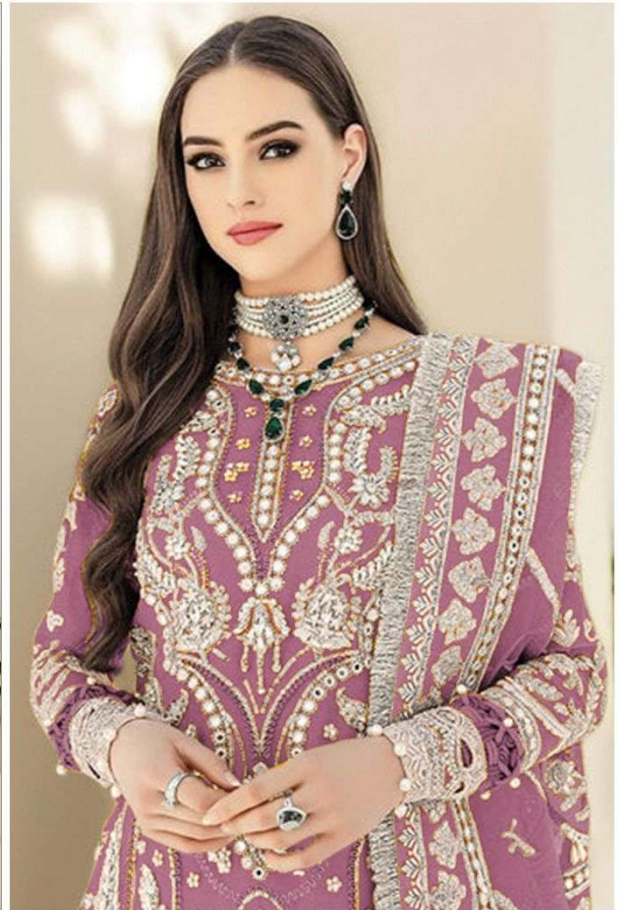

CODE: D-2042 A

DEEPSY
suits

- TOP:** Orgenza with embroidery
- BOTTOM /INNER:** Santoon
- DUPATTA:** Orgenza with embroidery

CODE: D-2042 A

DEEPSY
suits

- TOP:** Orgenza with embroidery
- BOTTOM
/INNER:** Santoon
- DUPATTA:** Orgenza with embroidery

CODE: D-2042 B

DEEPSY
suits

- TOP:** Orgenza with embroidery
- BOTTOM /INNER:** Santoon
- DUPATTA:** Orgenza with embroidery

CODE: D-2042 D

DEEPSY
suits

- TOP:** Orgenza with embroidery
- BOTTOM
/INNER:** Santoon
- DUPATTA:** Orgenza with embroidery

CODE: D-2042 C

DEEPSY
suits

TOP: Organza with embroidery

TOP: Organza with embroidery

BOTTOM/
INNER: santoon

DUPATTA: Organza with embroidery

D-2042 A

D-2042 B