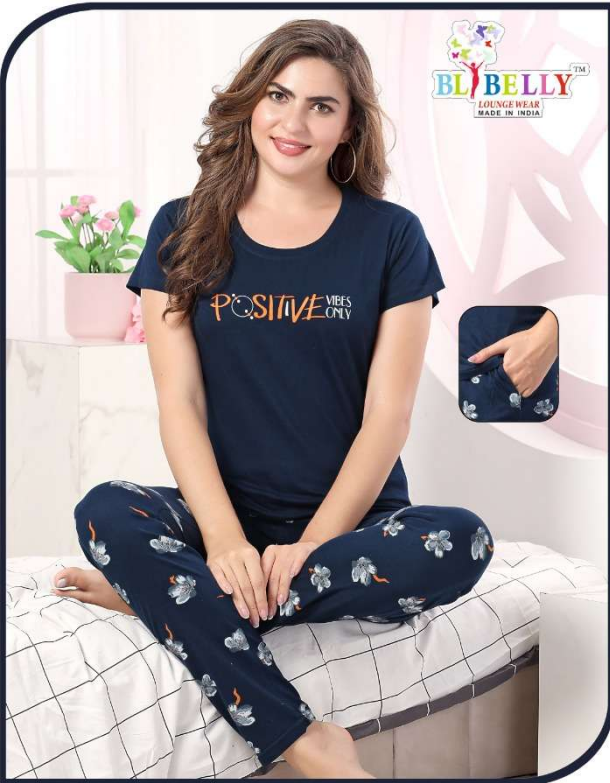

BL BELLYTM
LOUNGE WEAR

The Modern Enchantress

6 Pcs Bag

VOL-518

M	L	XL	2XL

Stylish and classy trends...

Sizes Available :

M	L	XL	2XL

|||STYLE IS MORE ABOUT BEING YOURSELF||| Style No. # 7907

Stylish and classy trends...

Sizes Available :

M	L	XL	2XL

|||STYLE IS MORE ABOUT BEING YOURSELF||| Style No. # 7908

BL BELLYTM
LOUNGE WEAR

The Modern Enchantress

6 Pcs Bag

VOL-518

M	L	XL	2XL

Stylish and classy trends...

BL BELLY™
LOUNGE WEAR
MADE IN INDIA

Sizes Available :

M	L	XL	2XL
<input type="checkbox"/>	<input type="checkbox"/>	<input type="checkbox"/>	<input type="checkbox"/>