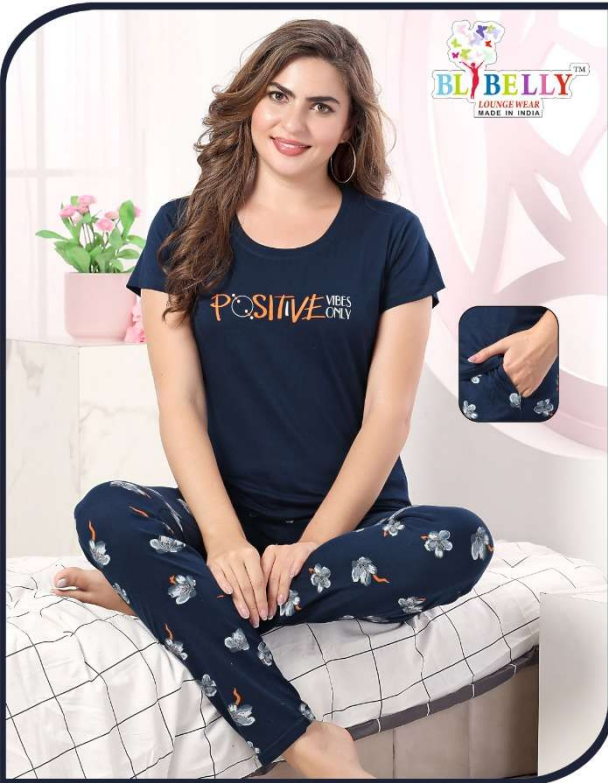

The Modern Enchantress

**BL BELLY**<sup>TM</sup>  
LOUNGE WEAR

6 Pcs Bag

**VOL-518**

M	L	XL	2XL

*Eylish and classy trends...*

**BL|BELLY™**  
LOUNGE WEAR  
MADE IN INDIA

Sizes Available :

M	L	XL	2XL
---	---	----	-----

|||STYLE IS MORE ABOUT BEING YOURSELF||| **Style No. # 7907**

*Eylish and classy trends...*

**BL|BELLY™**  
LOUNGE WEAR  
MADE IN INDIA

Sizes Available :

M	L	XL	2XL
---	---	----	-----