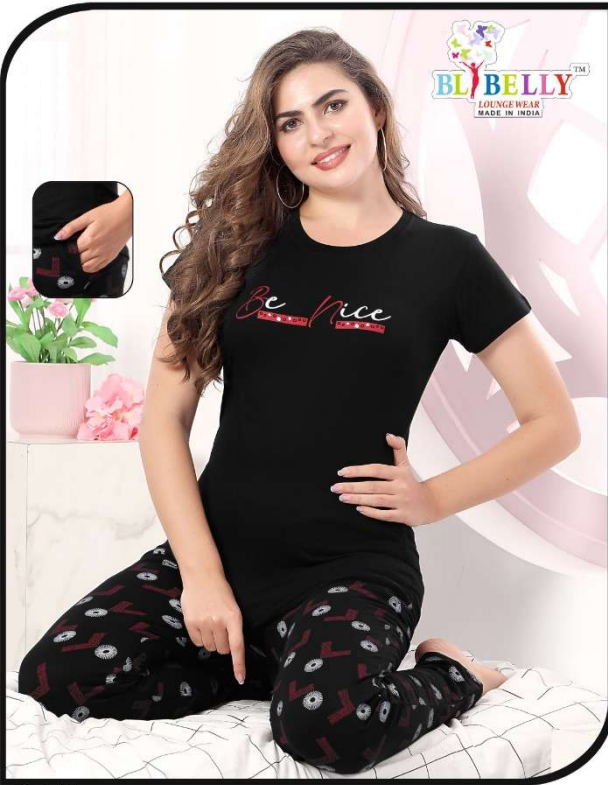

BL BELLYTM
LOUNGE WEAR

The Modern Enchantress

6 Pcs Bag

VOL-518

M	L	XL	2XL

Stylish and classy trends...

Sizes Available :

M	L	XL	2XL

|||STYLE IS MORE ABOUT BEING YOURSELF||| Style No. # 7907

Stylish and classy trends...

Sizes Available :

M	L	XL	2XL

|||STYLE IS MORE ABOUT BEING YOURSELF||| Style No. # 7908

BL BELLYTM
LOUNGE WEAR

The Modern Enchantress

6 Pcs Bag

VOL-518

M	L	XL	2XL

Stylish and classy trends...

BL BELLY™
LOUNGE WEAR
MADE IN INDIA

Sizes Available :

M	L	XL	2XL
<input type="checkbox"/>	<input type="checkbox"/>	<input type="checkbox"/>	<input type="checkbox"/>