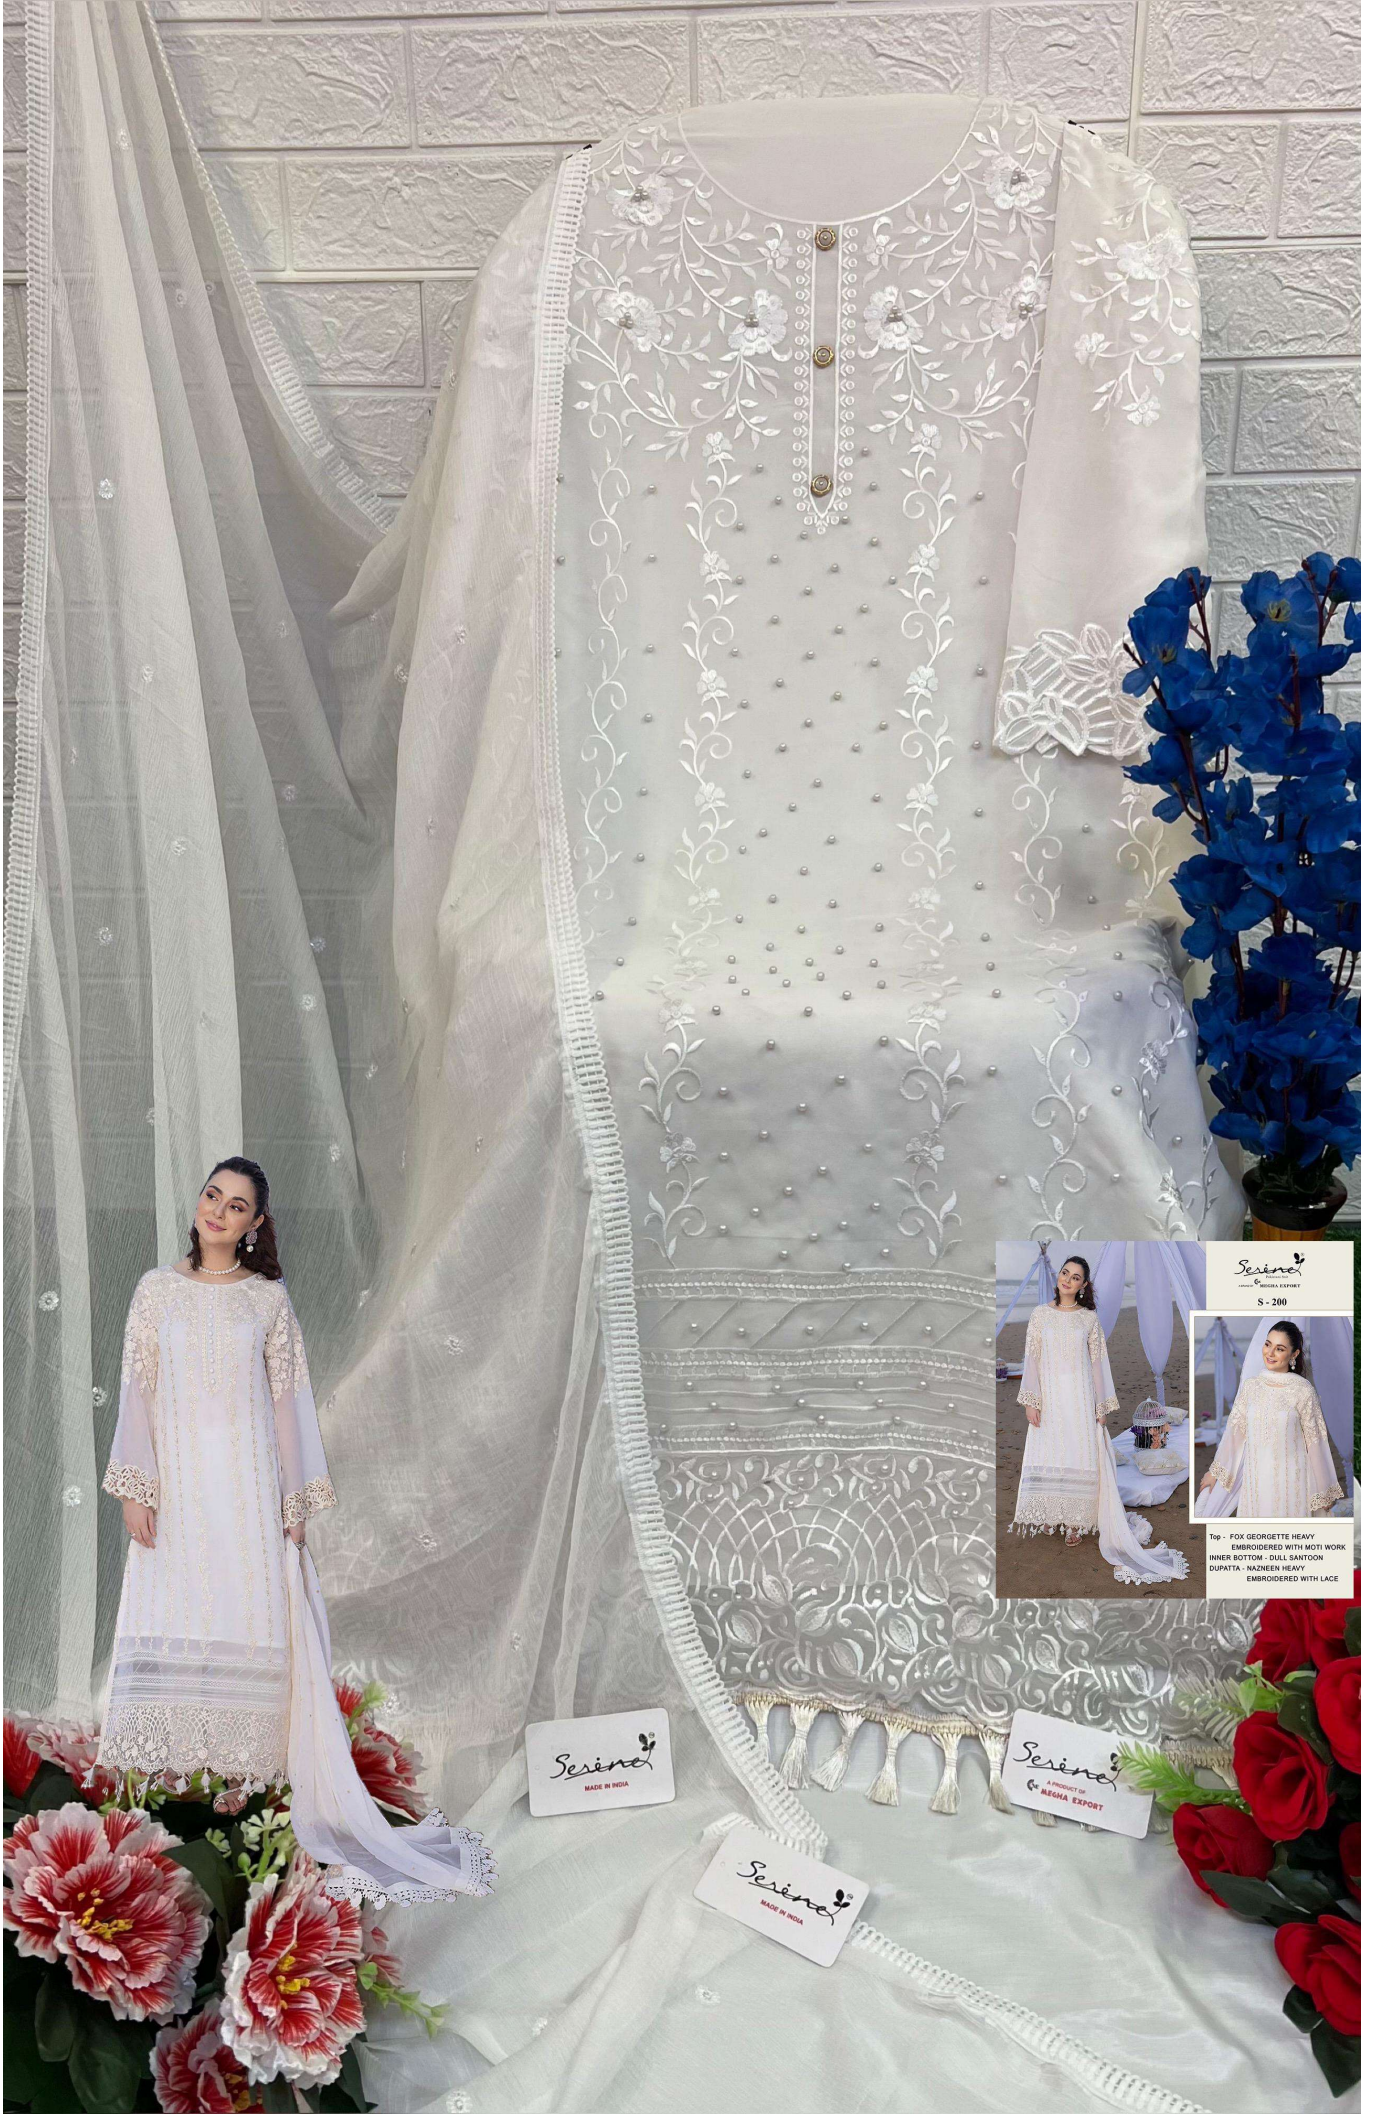

Serena
— INDIA EXPORT —
S - 200

Serena
MADE IN INDIA

Serena
MADE IN INDIA

Serena
A PRODUCT OF
INDIA EXPORT