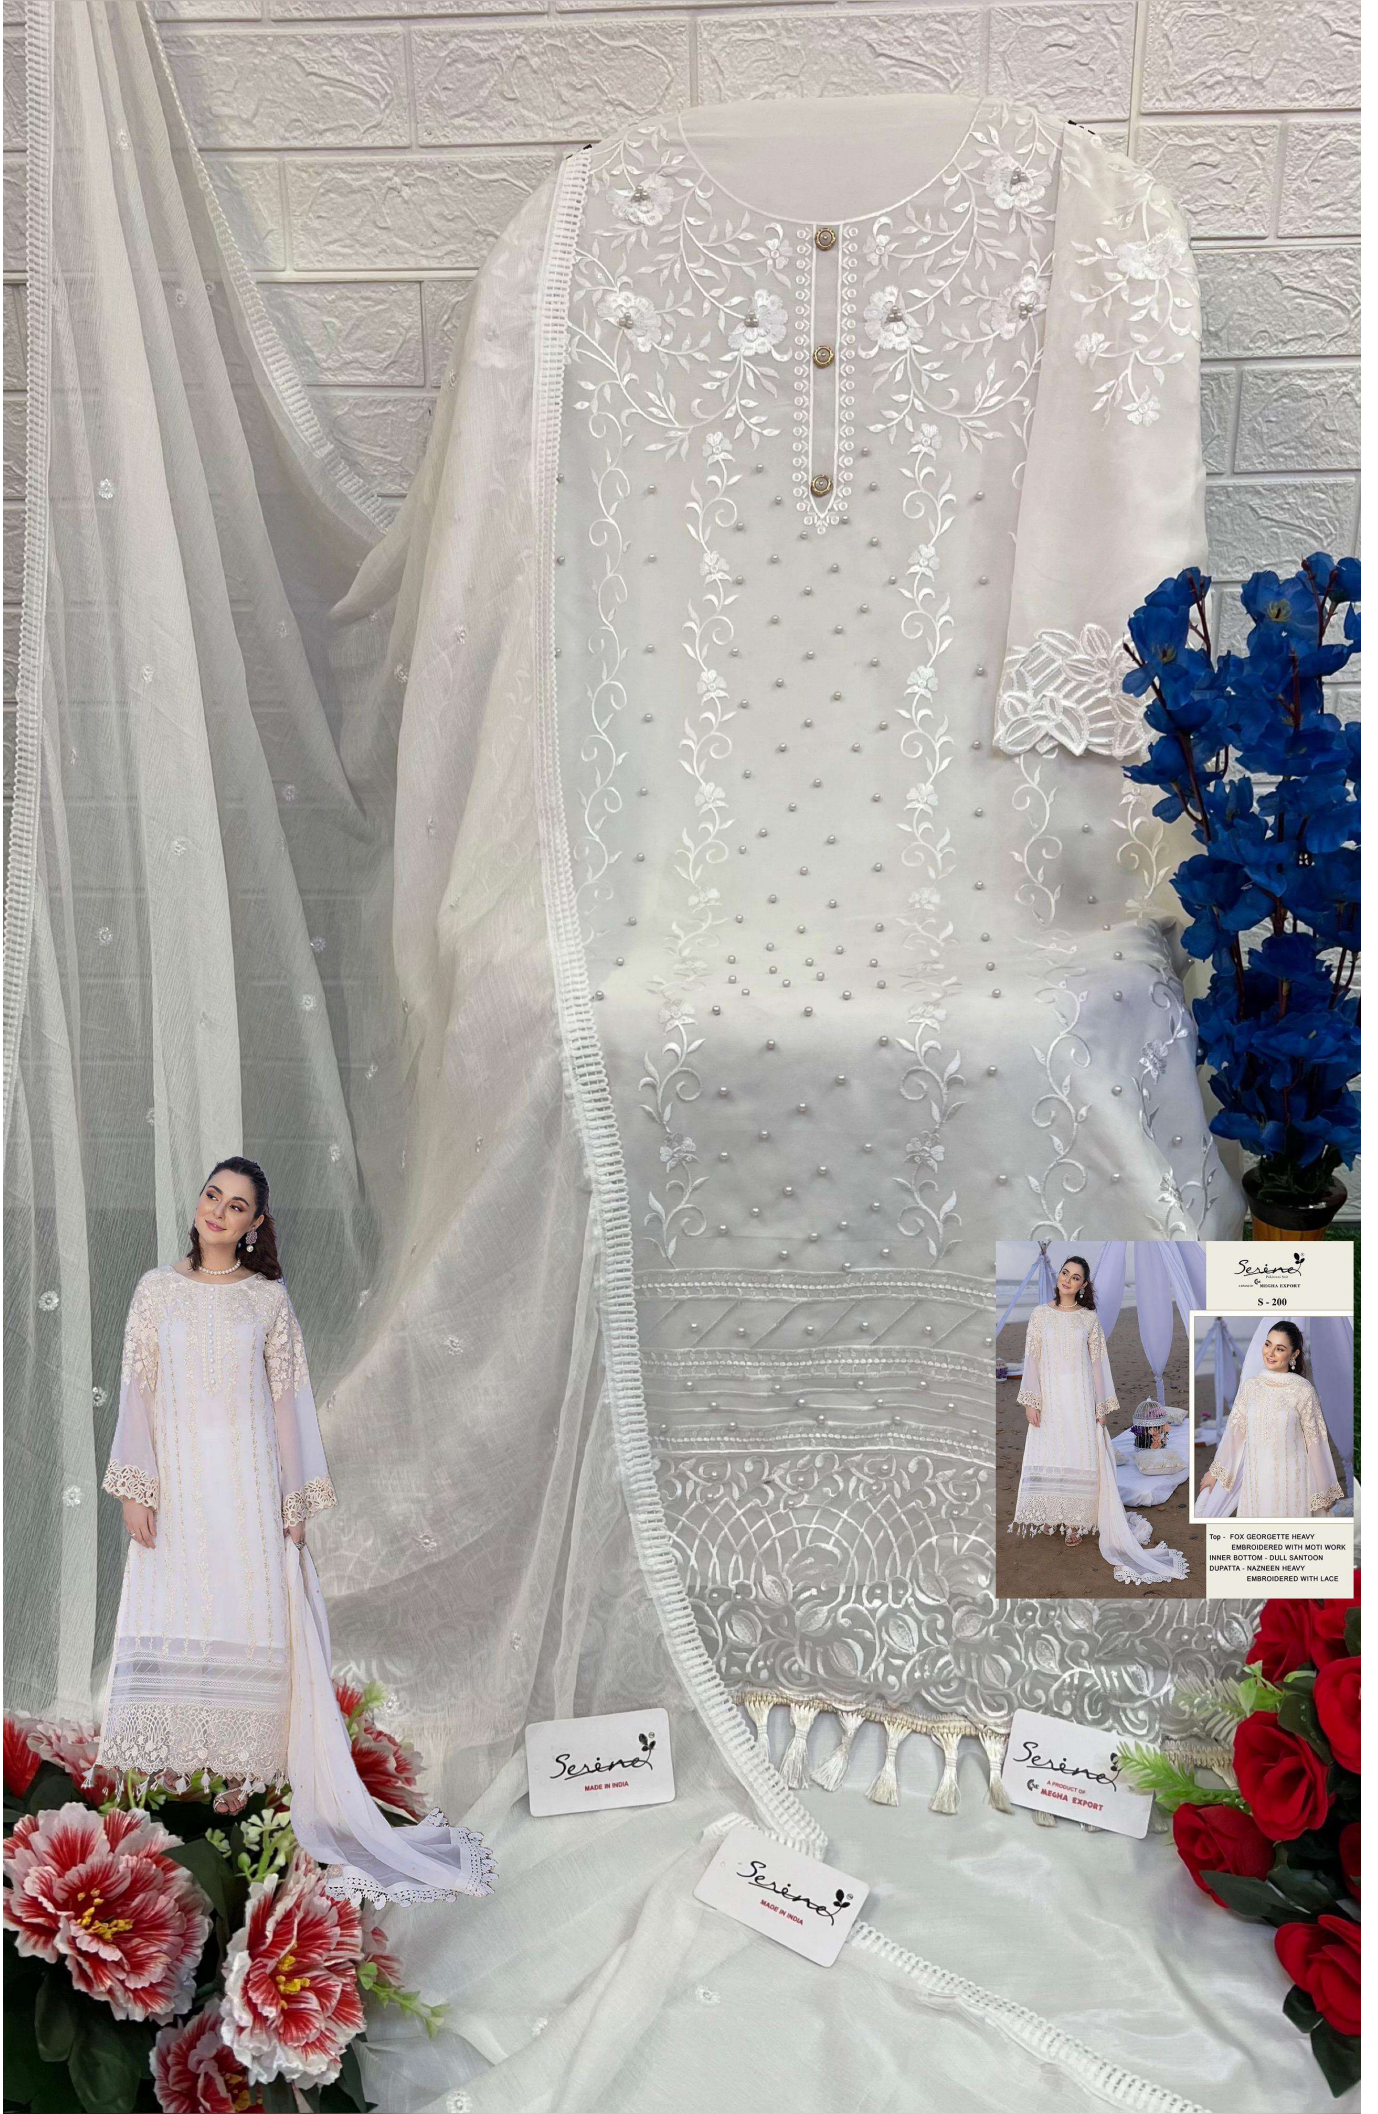

Serena
MADE IN INDIA

Serena
MADE IN INDIA

Serena
A PRODUCT OF
REGHA EXPORT

Serena
REGHA EXPORT
S - 200