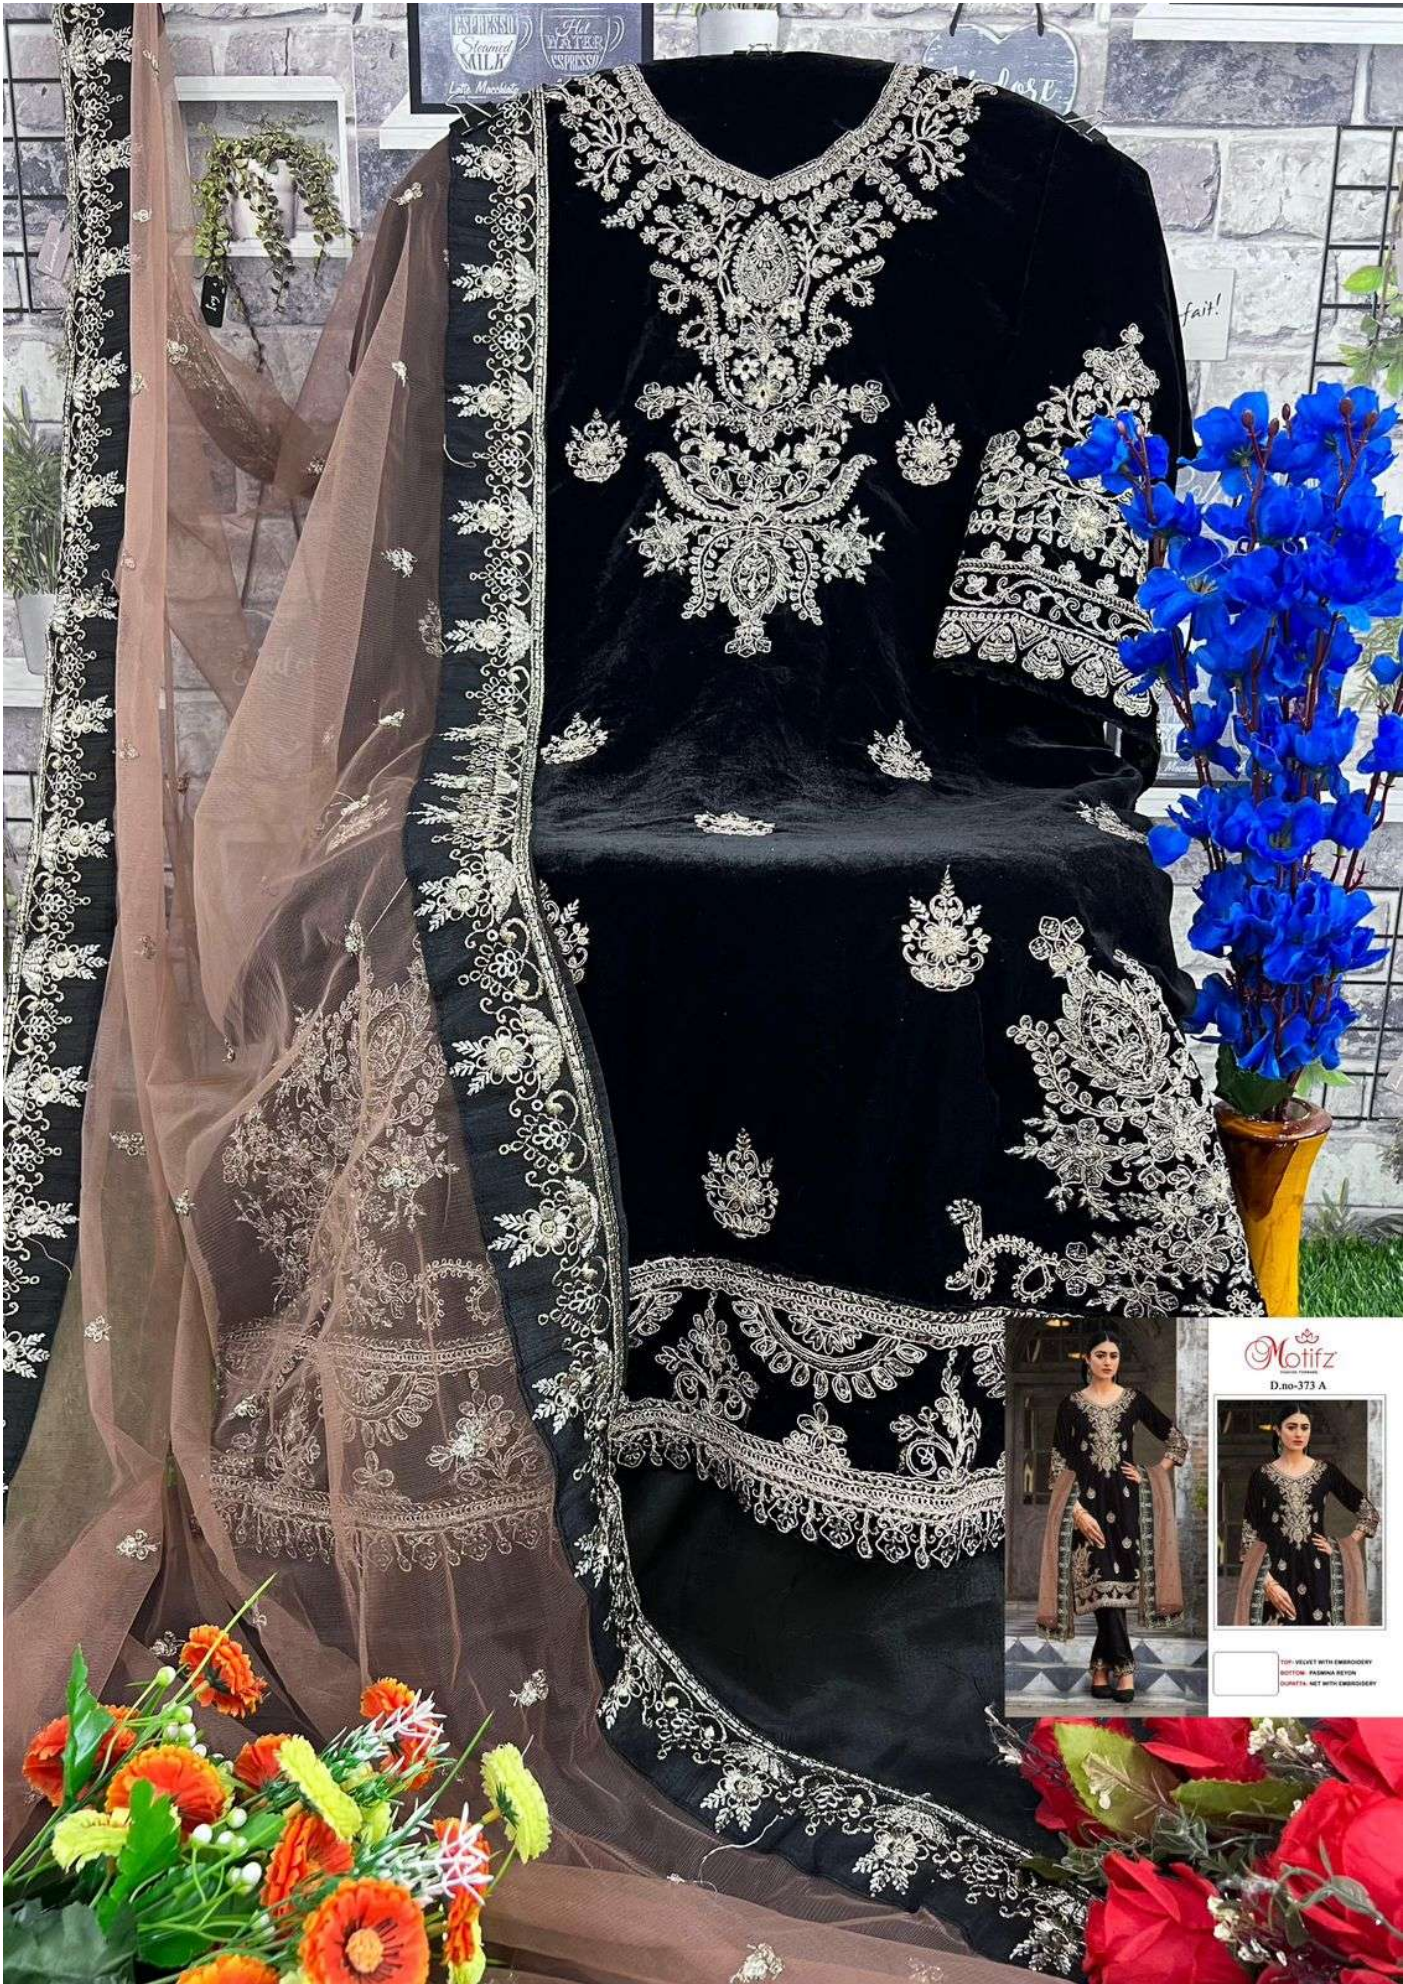

Notifz
D.no-373 A