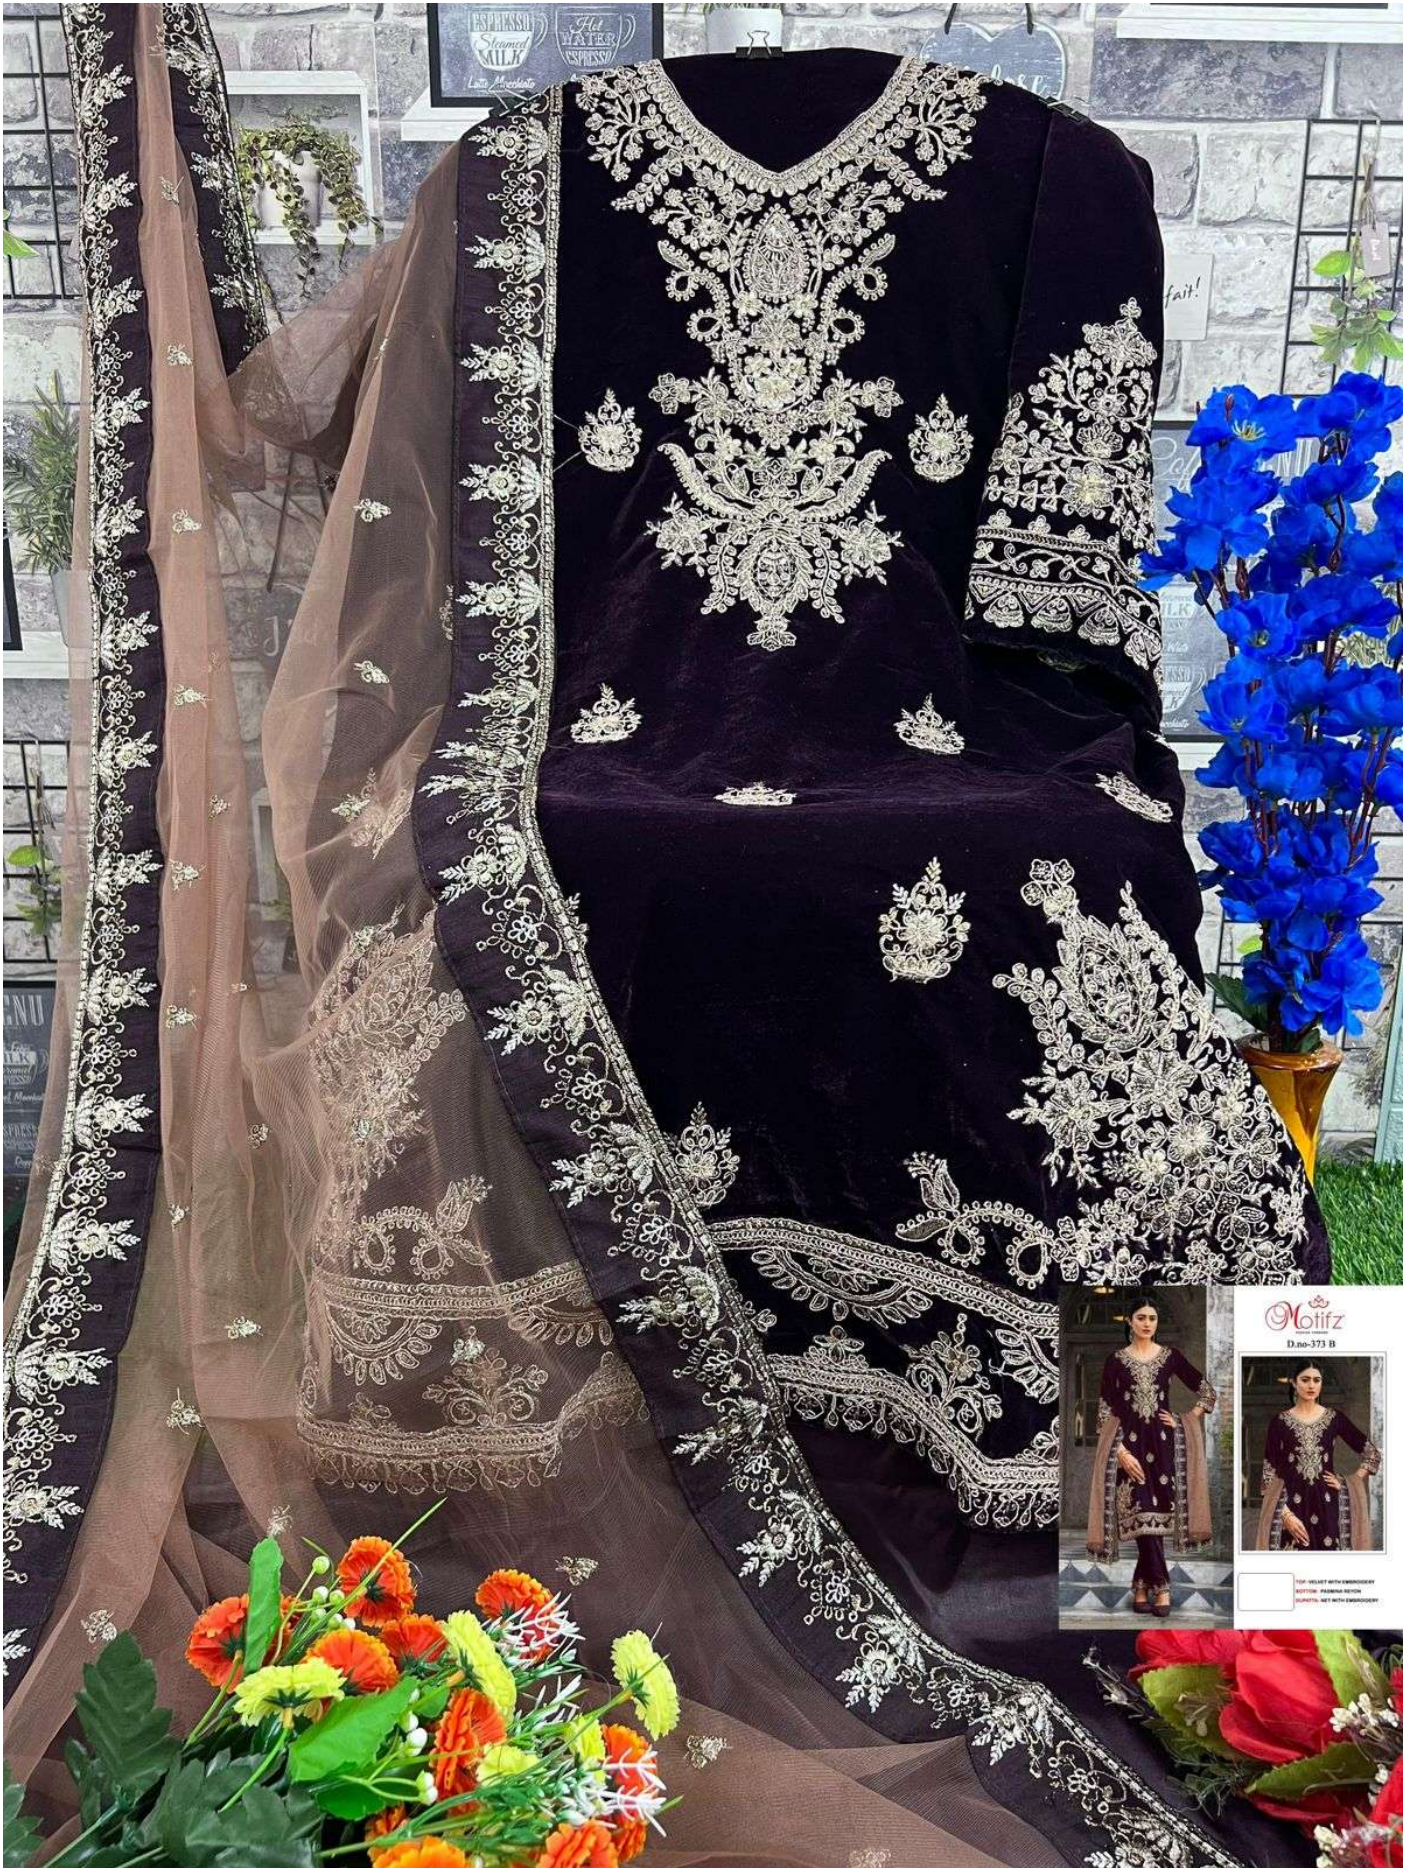

Notifz
D.no-373 B