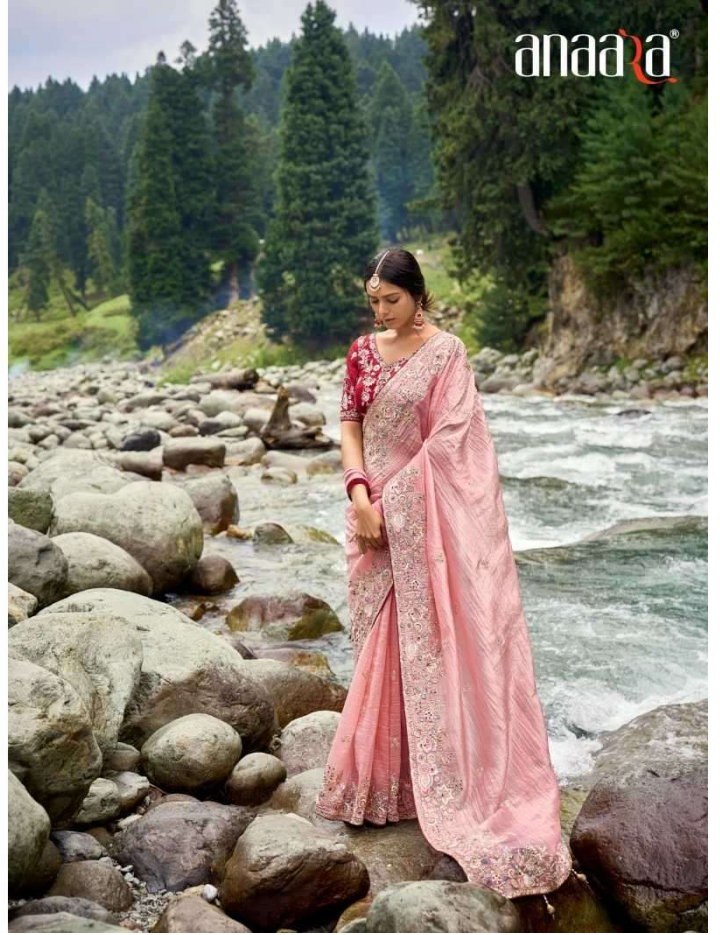

anaara®
FROM THE HOUSE OF
Tattva

anaara®

anaara®
FROM THE HOUSE OF
Tattva

anaa'a®

anaa'a

anada

|| TathastuTM ||

DESIGN NO:	DESCRIPTION	PRICE
TE- 6401	SAREE	4605/-
TE-6402	SAREE	4605/-
TE-6403	SAREE	5745/-
TE-6404	SAREE	5425/-
TE-6405	SAREE	5635/-
TE-6406	SAREE	4365/-
TE-6407	SAREE	5745/-
TE-6408	SAREE	4615/-
TE-6409	SAREE	4615/-
TE-6410	SAREE	4605/-
TE-6411	SAREE	4805/-
	TOTAL	54765/-
	05% GST EXTRA ON ABOVE RATE	