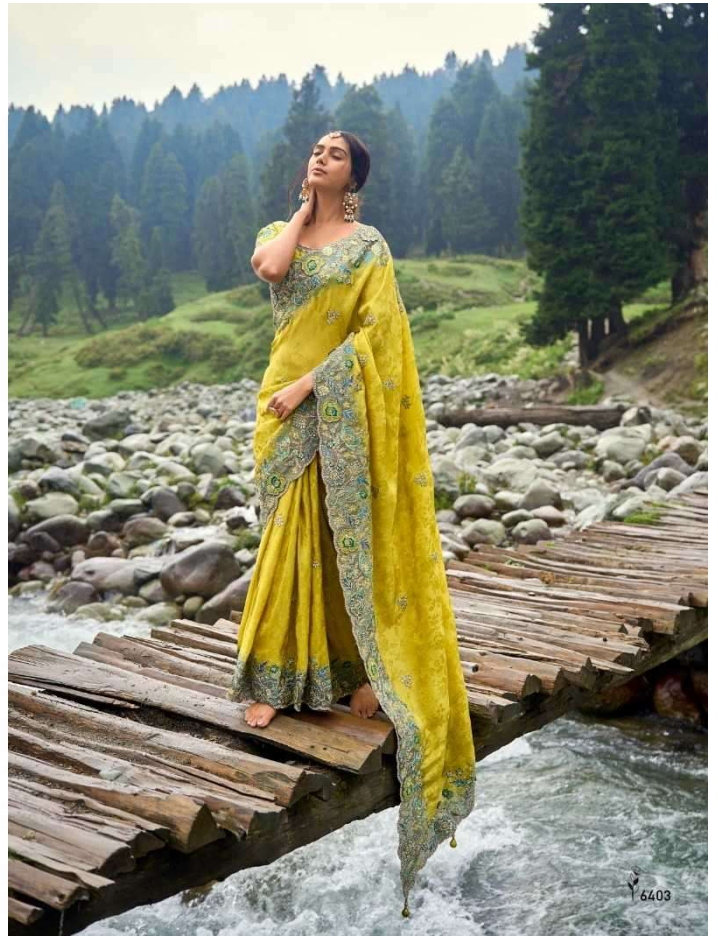

anaara®
FROM THE HOUSE OF
Tattva

anaara®

anaara®
FROM THE HOUSE OF
Tattva

anaa'a®

anaa'a

anada

|| TathastuTM ||

DESIGN NO:	DESCRIPTION	PRICE
TE- 6401	SAREE	4605/-
TE-6402	SAREE	4605/-
TE-6403	SAREE	5745/-
TE-6404	SAREE	5425/-
TE-6405	SAREE	5635/-
TE-6406	SAREE	4365/-
TE-6407	SAREE	5745/-
TE-6408	SAREE	4615/-
TE-6409	SAREE	4615/-
TE-6410	SAREE	4605/-
TE-6411	SAREE	4805/-
	TOTAL	54765/-
	05% GST EXTRA ON ABOVE RATE	