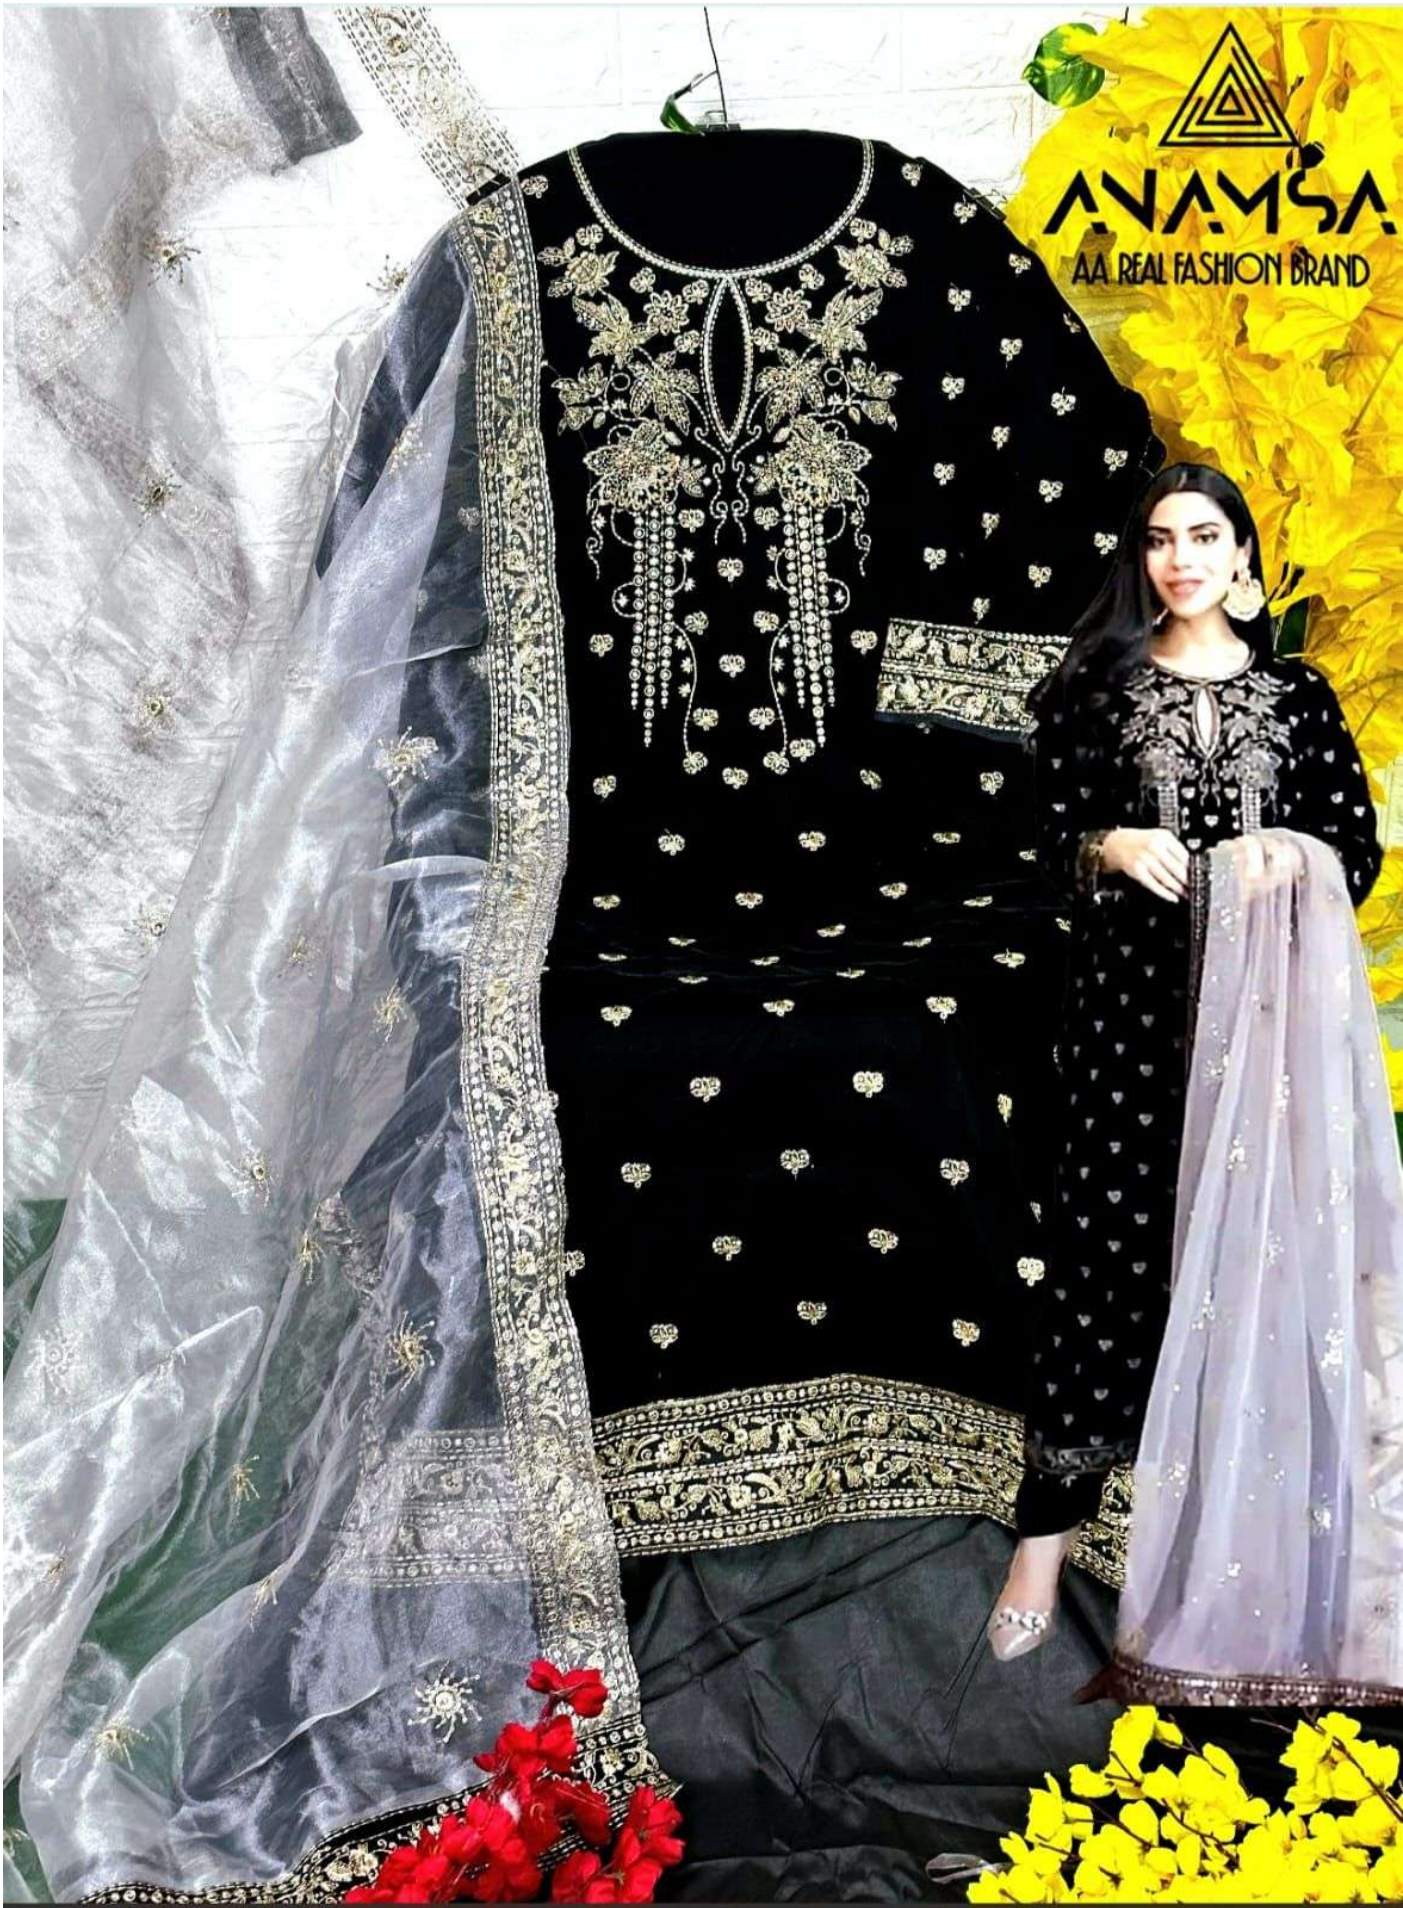

**ANAMSA**

AA REAL FASHION BRAND

**ANAMSA**

AA REAL FASHION BRAND

**ANAMSA**

AA REAL FASHION BRAND

**ANAMSA**

AA REAL FASHION BRAND

**ANAMSA**  
AA REAL FASHION BRAND

**TOP- PURE VELVET 9000 WITH HEAVY EMBROIDERY AND SEQUENCE WORK**

**BOTTOM- DULL SHANTOON**

**DUPATTA- PURE ORGANZA FANCY DUPATTA AND HEAVY EMBROIDERY**

7773  
D.No:-275