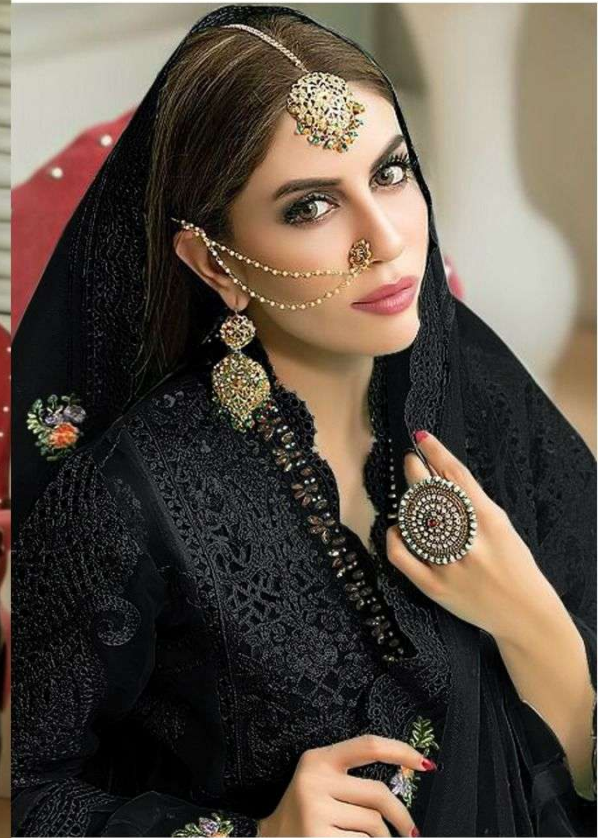

Serene[®]
Pakistani Suit
A BRAND BY MEGHA EXPORT
S - 72 I

Top - Butterfly Net Heavy Embroidered
Inner Bottom - Heavy santoon
Dupatta - Butterfly net heavy embroidered

*Serina*TM
Pakistani Suit
A BRAND BY MEGHA EXPORT
S - 72 J

Top - Butterfly Net Heavy Embroidered
Inner Bottom - Heavy santoon
Dupatta - Butterfly net heavy embroidered

Serene[®]
Pakistani Suit
A BRAND BY **MEGHA EXPORT**
S - 72 I

Top - Butterfly Net Heavy Embroidered
Inner Bottom - Heavy santoon
Dupatta - Butterfly net heavy embroidered

Serena
A PRODUCT OF
MEENA EXPORT
S-72F

Top - Butterfly Net Heavy Embroidered
Inner Bottom - Heavy cotton
Dupatta - Butterfly net heavy embroidered

Serena
A PRODUCT OF
MEENA EXPORT

Serena
A PRODUCT OF
MEENA EXPORT