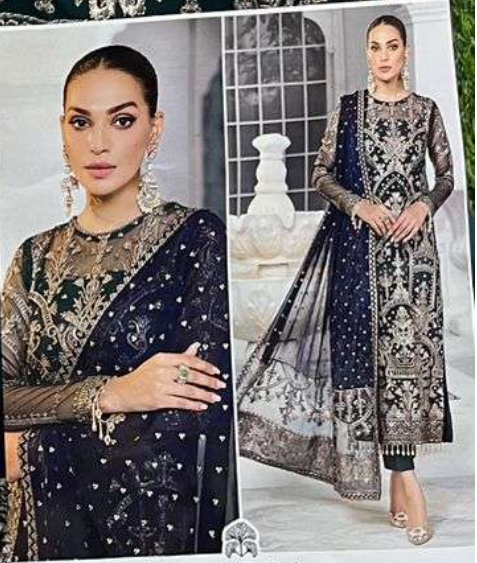

AAEESHA  
VOL-2

ZAHA

D.No.10117

**TOP** Fox Georgette  
with Embroidery

**BOTTOM-INNER** Dull santoon

**DUPATTA** Nazmin  
with Embroidery

AAEESHA  
VOL-2

ZAHA

D.No.10117

**TOP** Fox Georgette  
with Embroidery

**BOTTOM-INNER** Dull santoon

**DUPATTA** Nazmin  
with Embroidery

**ZAHA** D No. 10117  
TOP Fox Georgette with Embroidery BOTTOM INNER