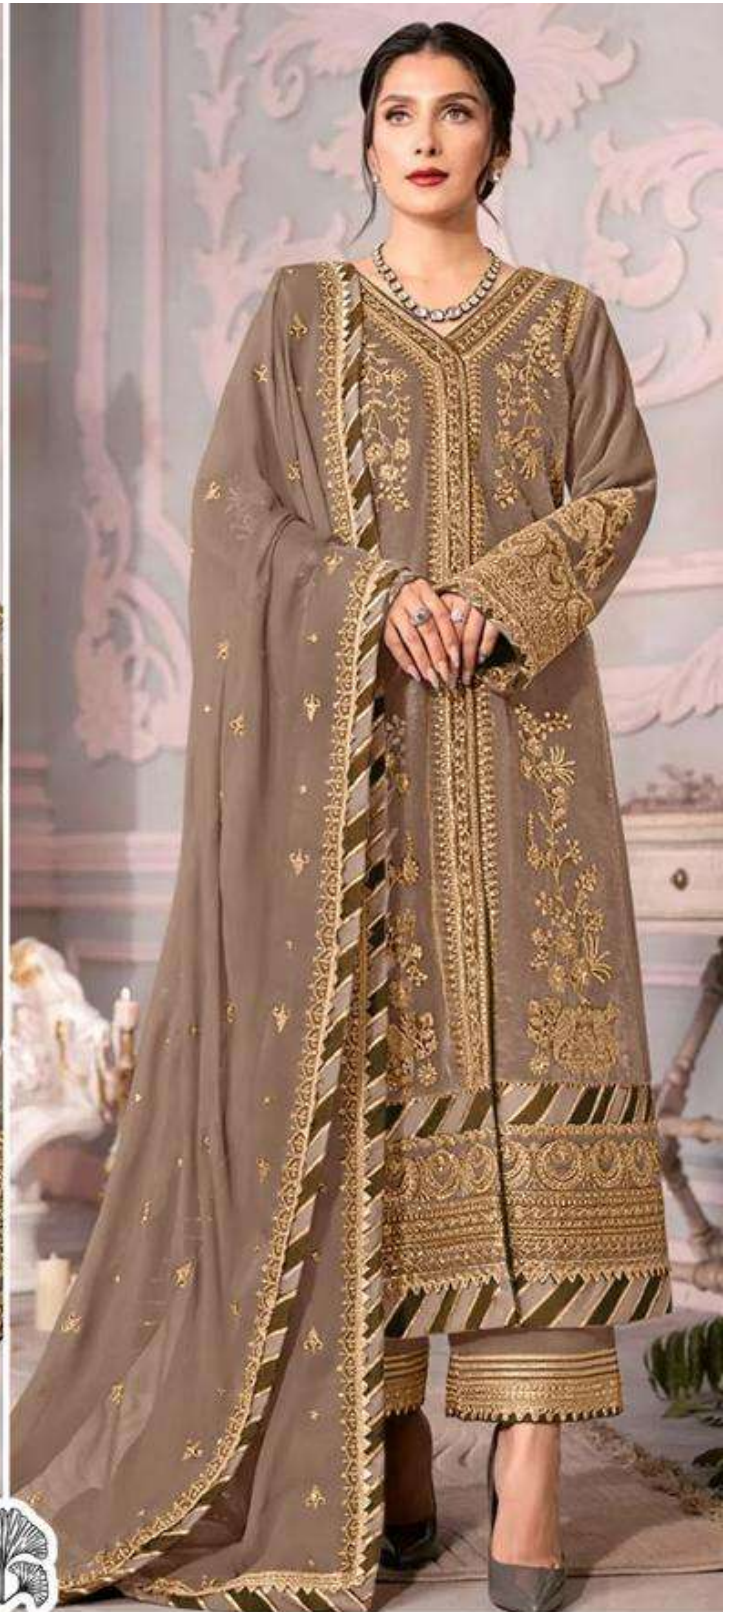

AAEESHA

Vol-2 Colour
TOP Faux Georgette
with Embroidery
(Cut-2.5 Mtr)

ZAHA

BOTTOM-INNER Dull santoon
(Cut-4.20 Mtr)

D.No.10119-S

DUPATTA Fox Georgette
with Embroidery
(Cut-2.5 Mtr)

AAEESHA

Vol-2 Colour
TOP Faux Georgette
with Embroidery
(Cut-2.5 Mtr)

ZAHA

BOTTOM-INNER Dull santoon
(Cut-4.20 Mtr)

D.No.10119-S

DUPATTA Fox Georgette
with Embroidery
(Cut-2.5 Mtr)

AAEESHA

Vol-2 Colour

TOP Faux Georgette
with Embroidery
(Cut-2.5 Mtr)

ZAHA

BOTTOM-INNER Dull santoon
(Cut-4.20 Mtr)

D.No.10119-R

DUPATTA Fox Georgette
with Embroidery
(Cut-2.5 Mtr)

AAEESHA

VOL-2

10119 HITS COLOURS

10119-P

10119-Q

ZAHA

TOP Fox Georgette with Embroidery

BOTTOM-INNER Dull santoon

DUPATTA Fox Georgette with Embroidery

10119-R

10119-S

AAEESHA

Vol-2 Colour