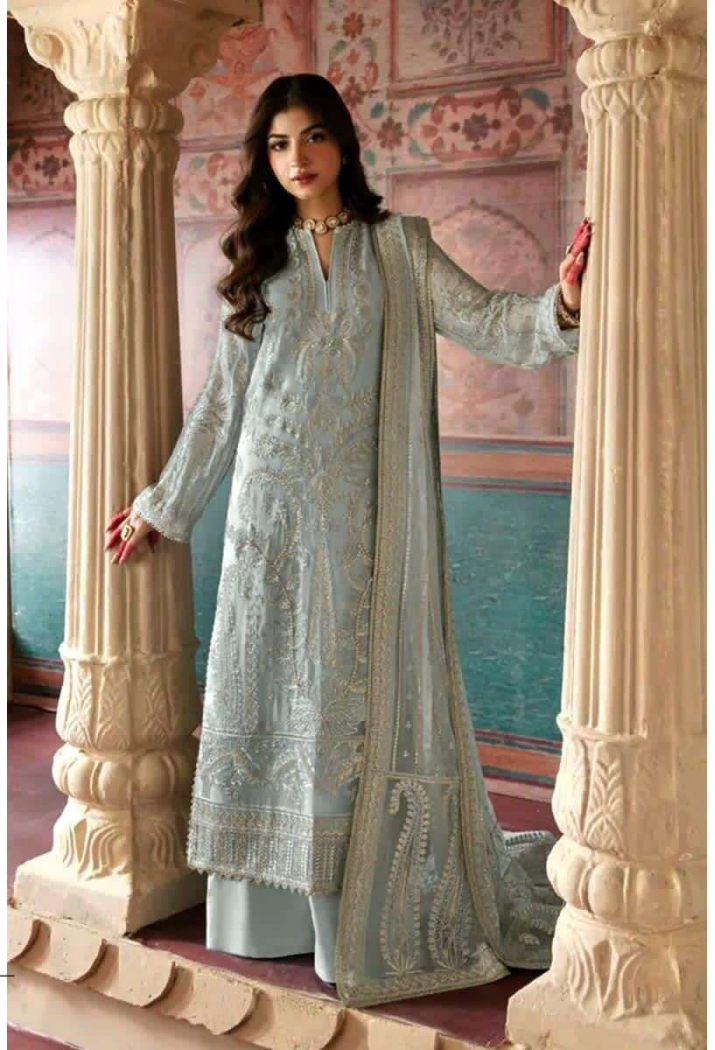

**ANAMSA**

AA REAL FASHION BRAND

**TOP-** PURE FOX GEORGETTE WITH HEAVY EMBROIDERY AND SEQUENCE WORK  
**BOTTOM/INNER-** DULL SHANTOON  
**DUPATTA-** PURE GEORGETTE FANCY DUPATTA AND HEAVY EMBROIDERY

7773  
D.No:-276