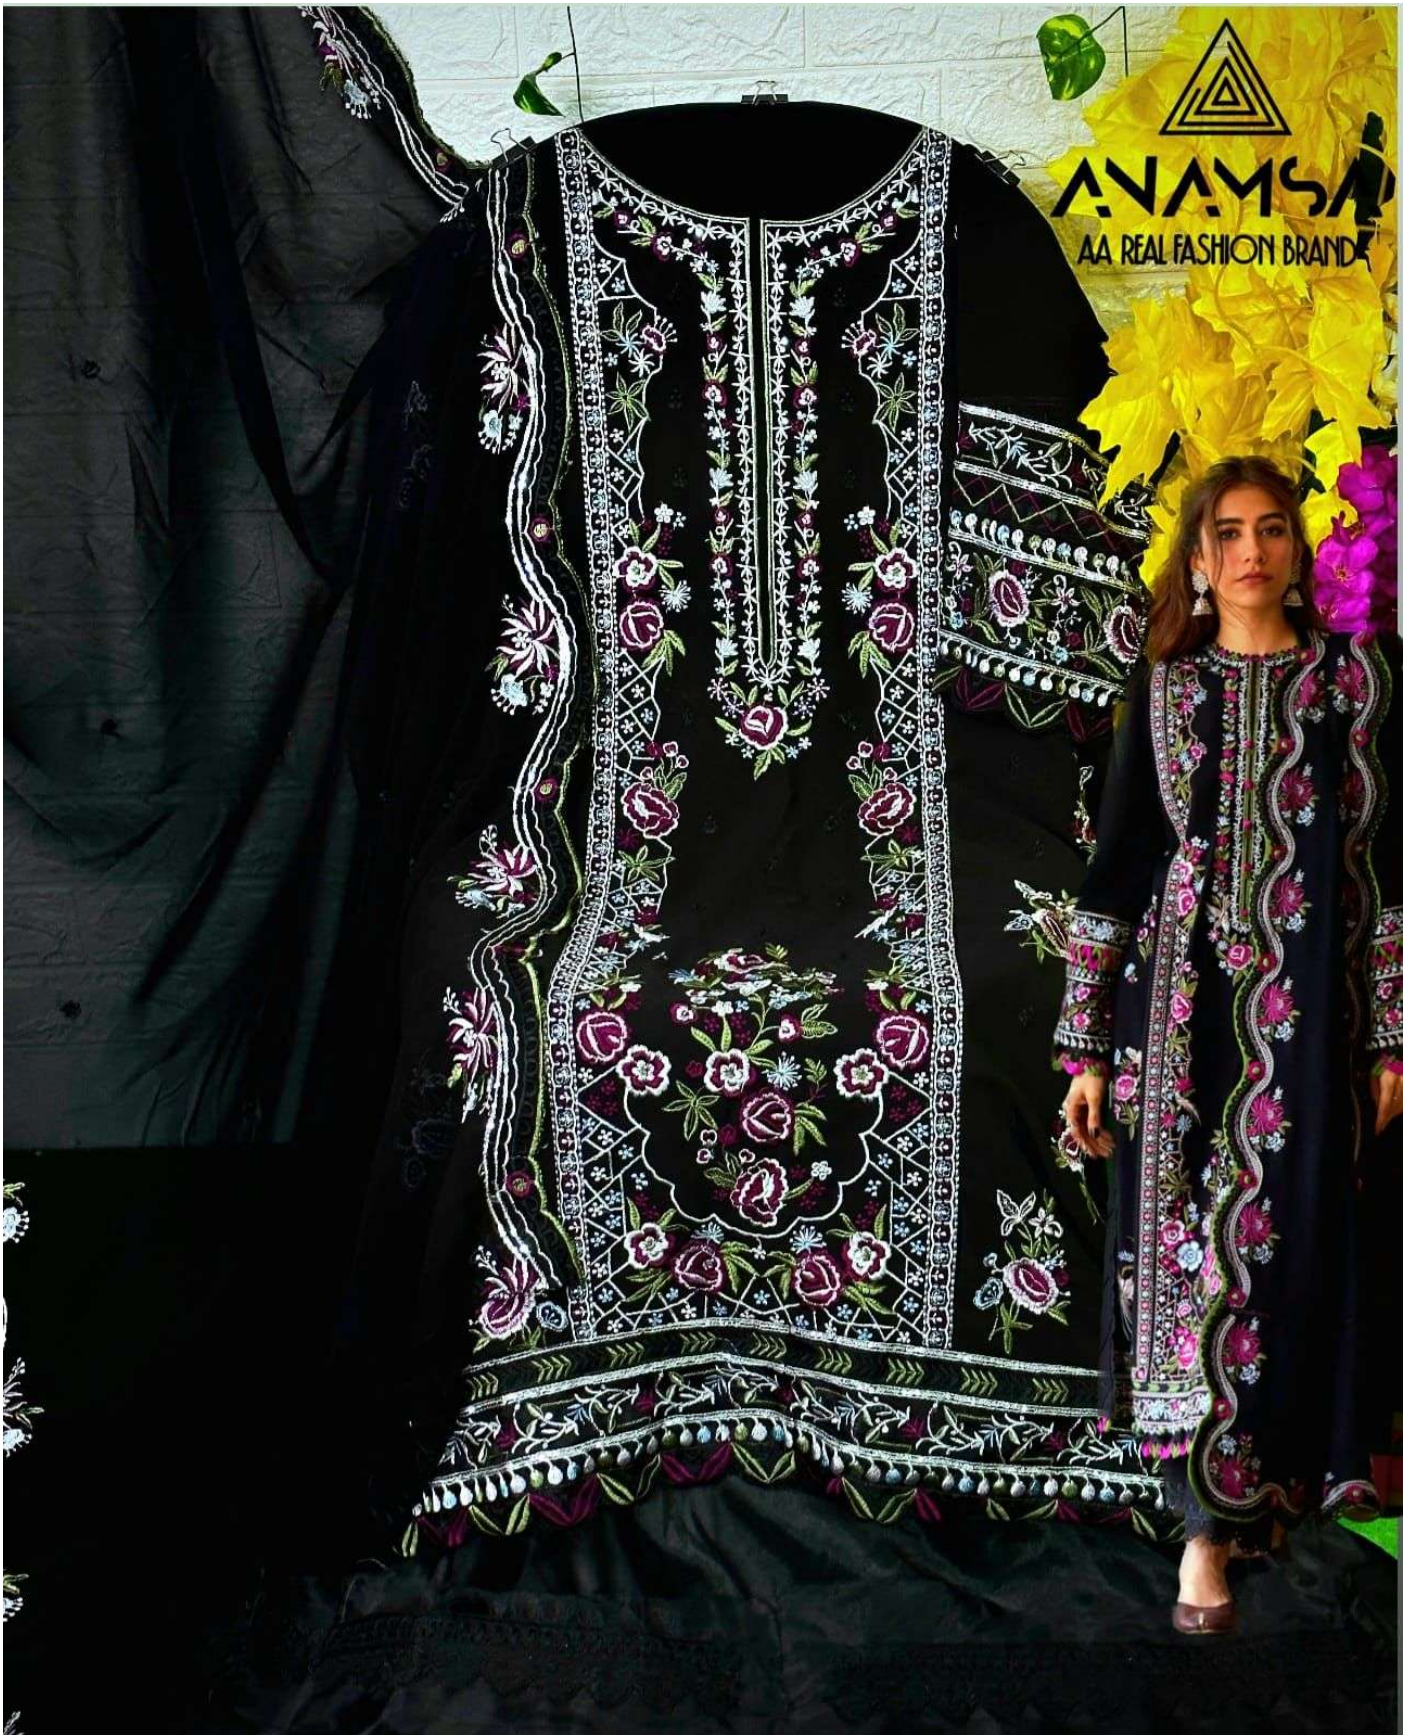

ANAMSA
A REAL FASHION BRAND

ANAMSA
AA REAL FASHION BRAND

ANAMSA
A REAL FASHION BRAND

ANAMSA
A REAL FASHION BRAND

ANAMSA
AA REAL FASHION BRAND

TOP- PURE FOX GEORGETTE WITH HEAVY EMBROIDERY AND SEQUENCE WORK
BOTTOM/INNER- DULL SHANTOON
DUPATTA- PURE GEORGETTE FANCY DUPATTA AND HEAVY EMBROIDERY