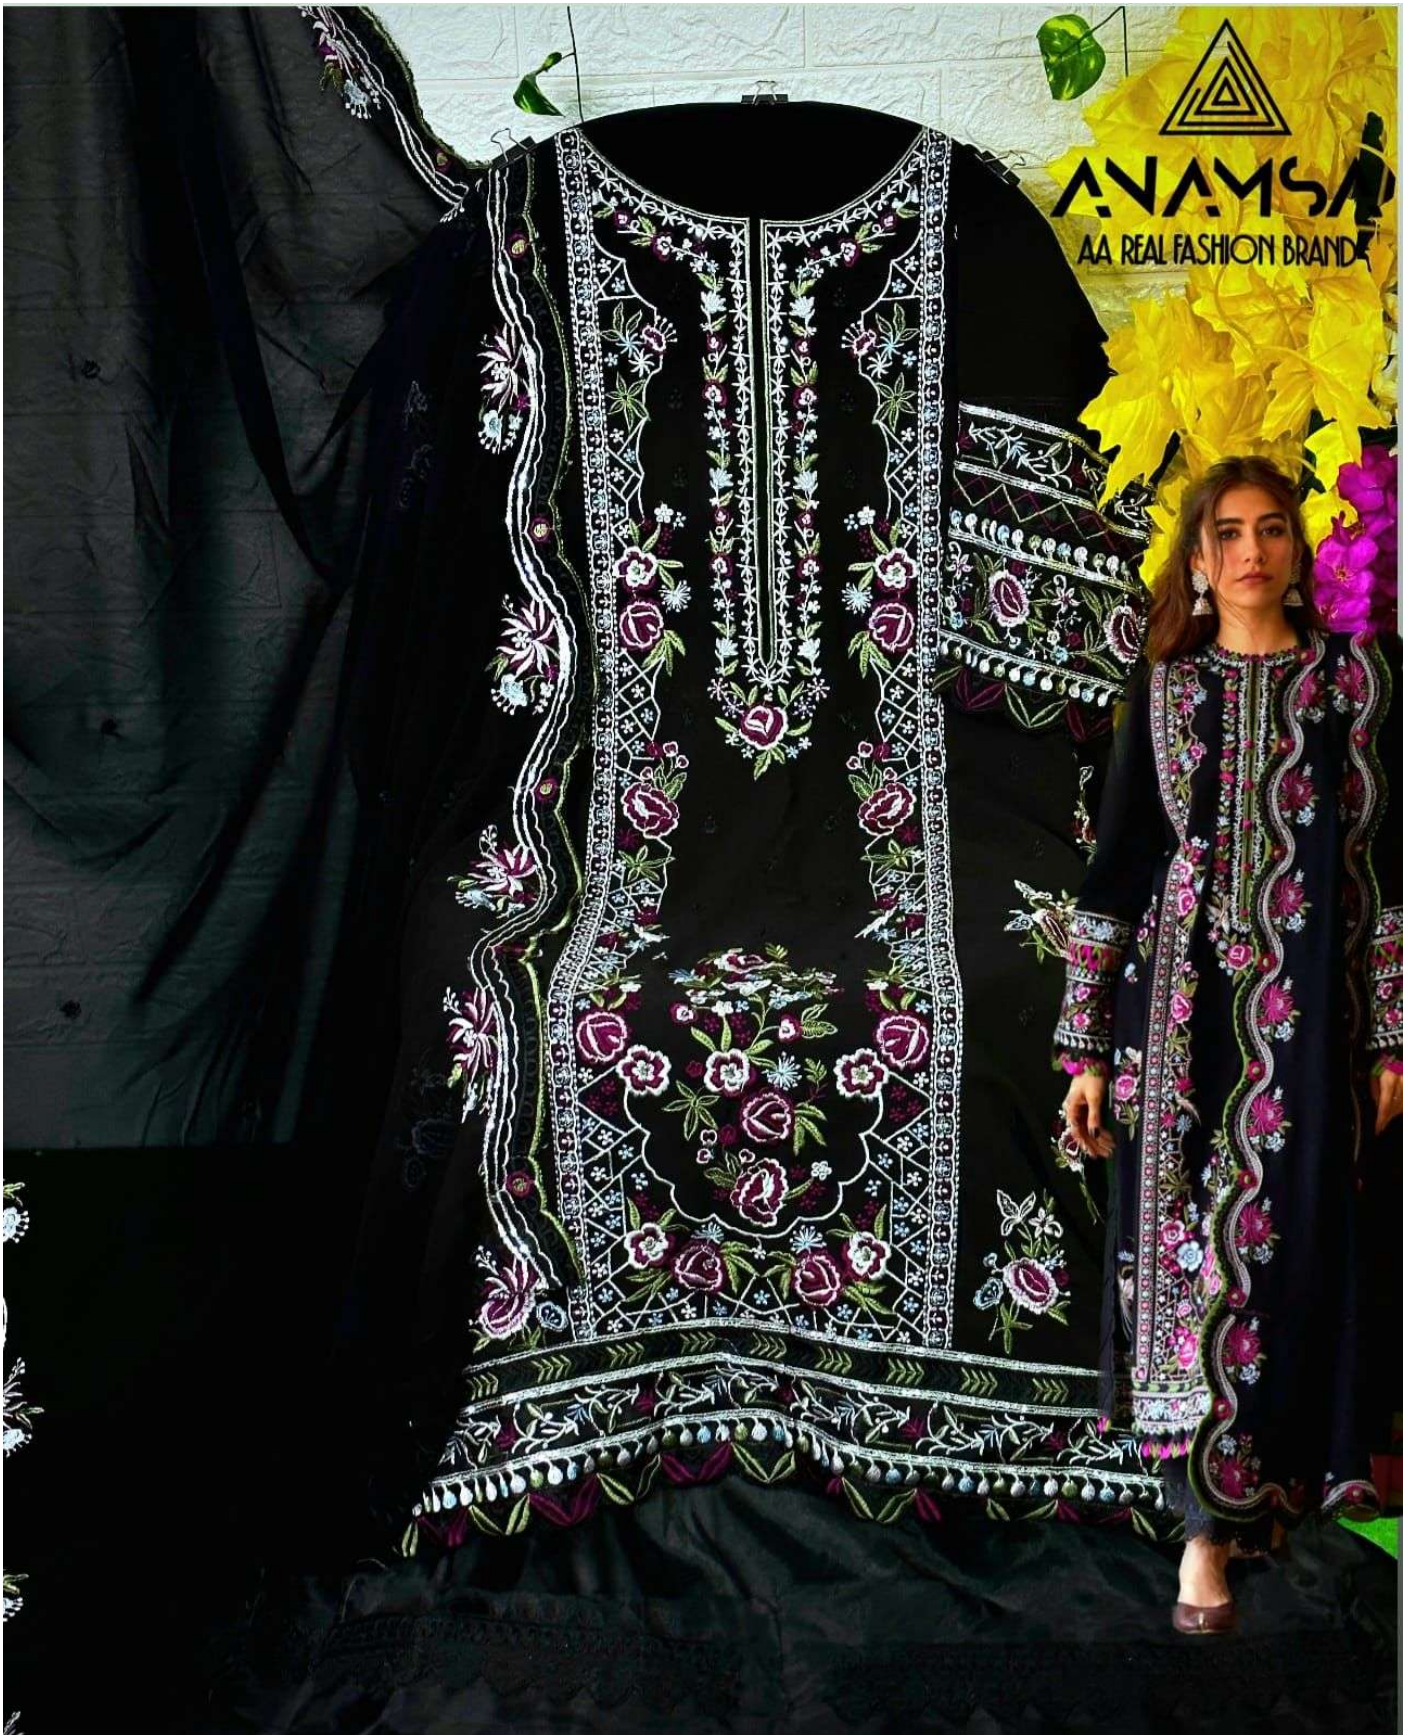

ANAMSA
A REAL FASHION BRAND

ANAMSA
AA REAL FASHION BRAND

ANAMSA
A REAL FASHION BRAND

ANAMSA
A REAL FASHION BRAND

ANAMSA
AA REAL FASHION BRAND

TOP- PURE FOX GEORGETTE WITH HEAVY EMBROIDERY AND SEQUENCE WORK
BOTTOM/INNER- DULL SHANTOON
DUPATTA- PURE GEORGETTE FANCY DUPATTA AND HEAVY EMBROIDERY