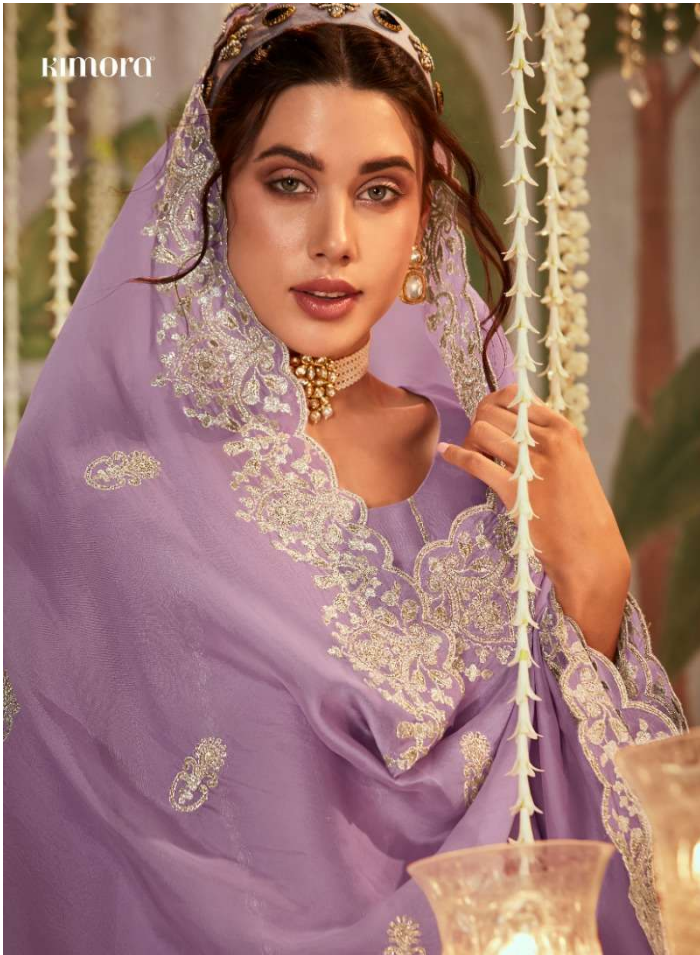

kimoro®

ltrh

kimora

2145

## TOP

TOP PURE ORGANZA WITH PLACEMENT SONA CHANDI EMBROIDERY  
ON FRONT SCALLOPED BORDER ON HEMLINE AND  
SLEEVES WITH MODALE SILK INNER

## DUPATTA

PURE ORGANZA WITH PLACEMENT SONA CHANDI EMBROIDERY  
AND SCALLOPED BORDER