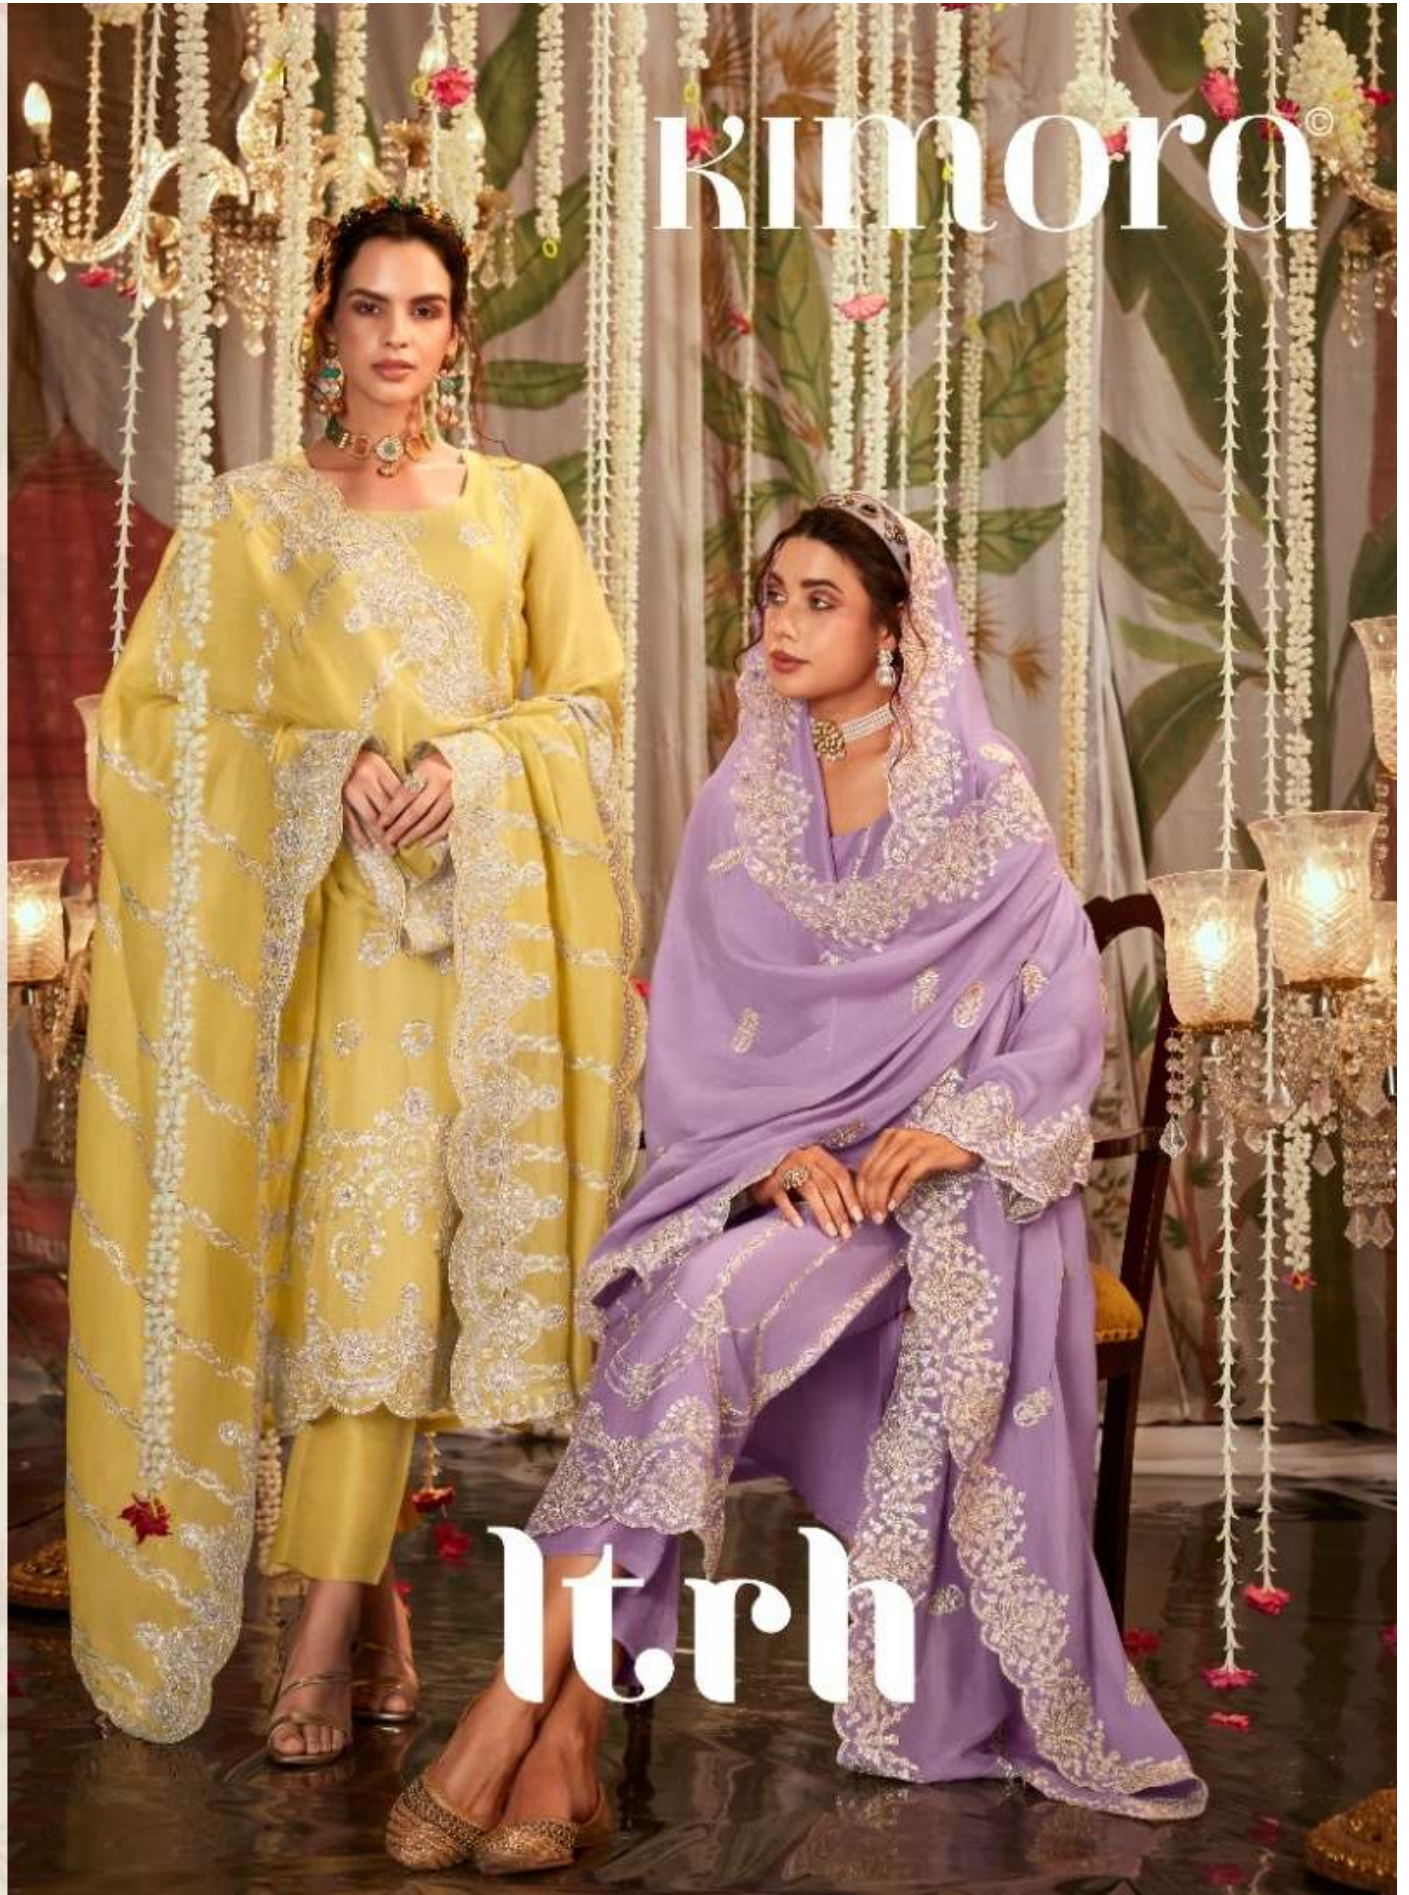

kimoro®

ltrh

kimora

2145

ltrh

TOP

TOP PURE ORGANZA WITH PLACEMENT SONA CHANDI EMBROIDERY
ON FRONT SCALLOPED BORDER ON HEMLINE AND
SLEEVES WITH MODALE SILK INNER

DUPATTA

PURE ORGANZA WITH PLACEMENT SONA CHANDI EMBROIDERY
AND SCALLOPED BORDER

BOTTOM

MODALE SILK

KIMORA[®]

kimoro®

ltrh

2141

2142