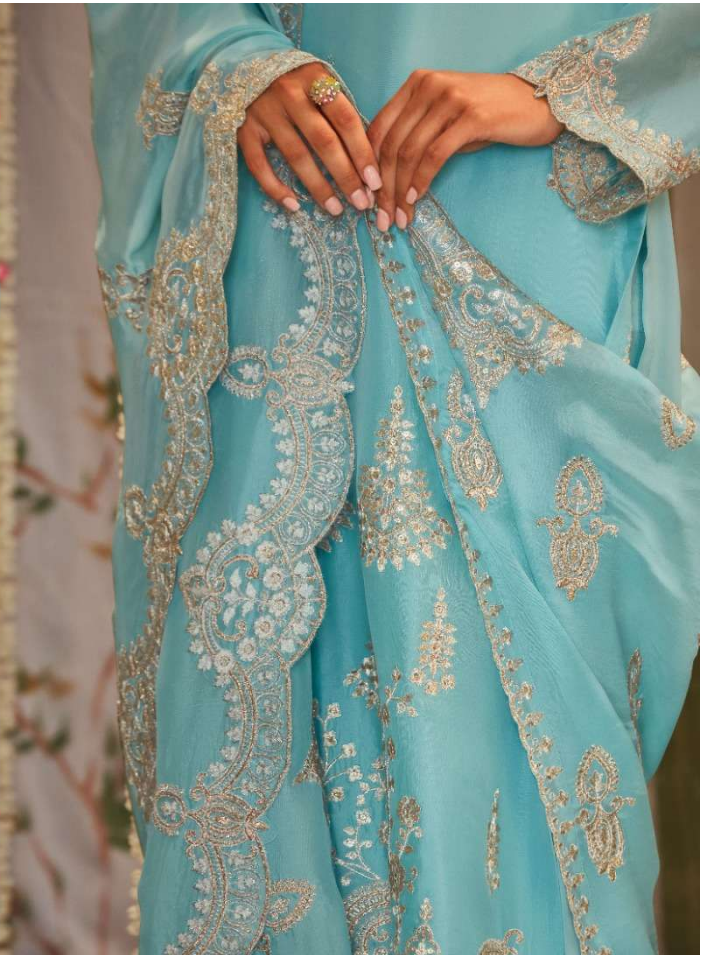

## DUPATTA

PURE ORGANZA WITH PLACEMENT SONA CHANDI EMBROIDERY  
AND SCALLOPED BORDER

2144

2145

2146

2147

2148

KIMORO

2148

• KIMORI •