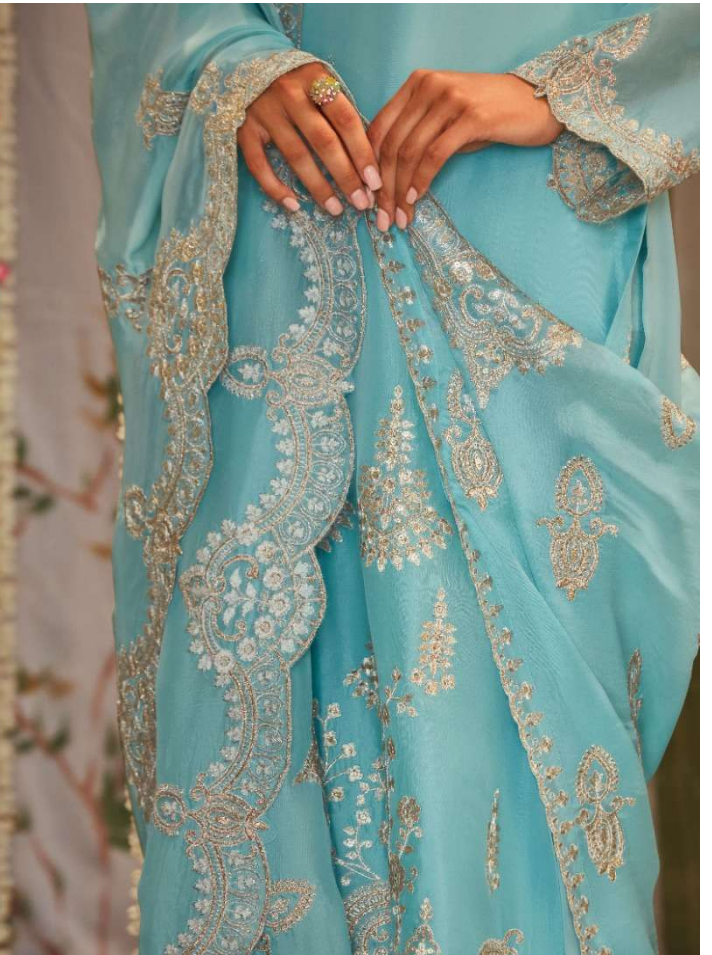

kimoro®

ltrh

kimora

2145

ltrh

TOP

TOP PURE ORGANZA WITH PLACEMENT SONA CHANDI EMBROIDERY
ON FRONT SCALLOPED BORDER ON HEMLINE AND
SLEEVES WITH MODALE SILK INNER

DUPATTA

PURE ORGANZA WITH PLACEMENT SONA CHANDI EMBROIDERY
AND SCALLOPED BORDER

BOTTOM

MODALE SILK

KIMORA[®]

kimoro®

ltrh

2141

2142

2143

2144

2145

2146

2147

2148

KIMORO

2148