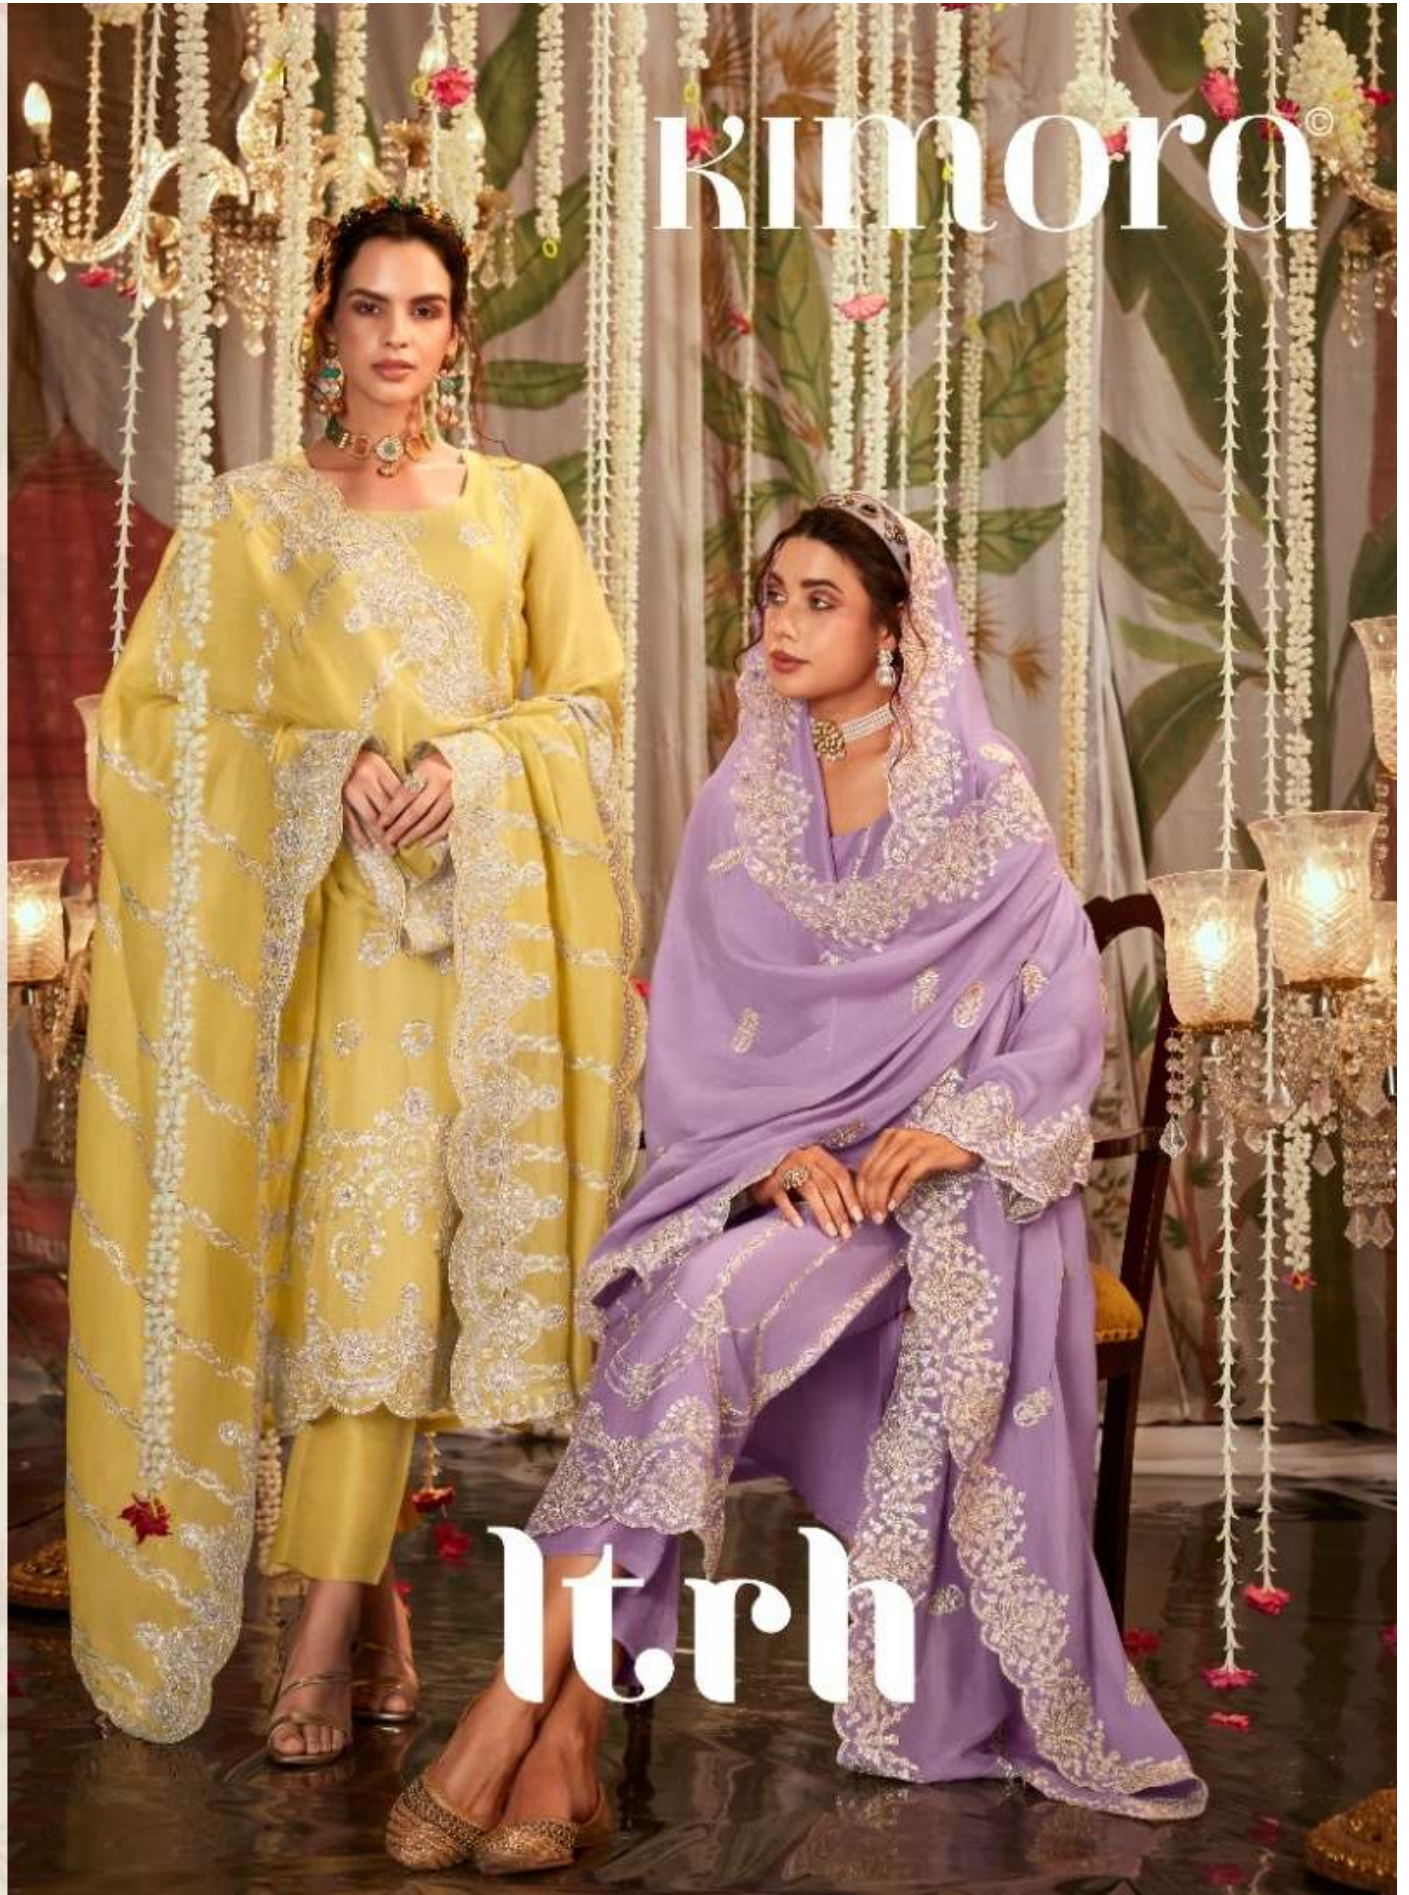

kimoro®

ltrh