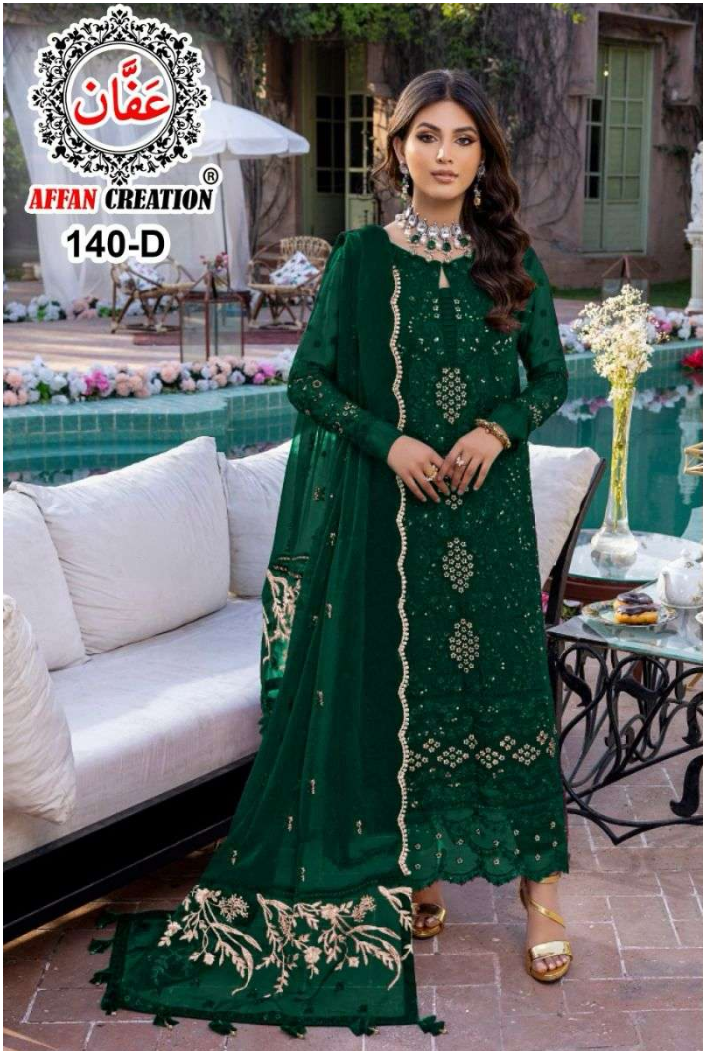

AFFAN CREATION

140-D