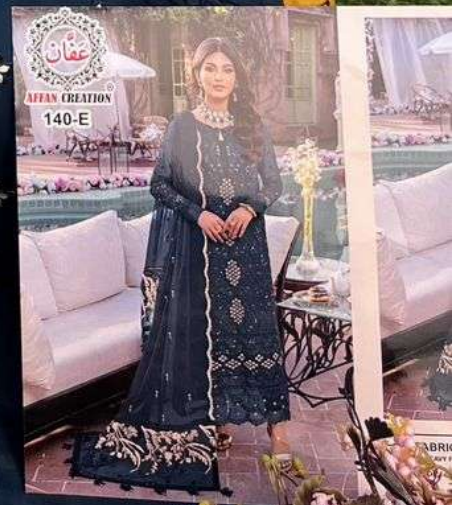

FABRIC DETAILS
TOP: HEAVY FOUX GEORGETTE
BOTTOM / INNER: SANTOON
DUPATTA : HEAVY FOUX GEORGETTE

**D.NO.
140**

FABRIC DETAILS
TOP: HEAVY FOUX GEORGETTE
BOTTOM / INNER: SANTOON
DUPATTA : HEAVY FOUX GEORGETTE

**D.NO.
140**

FABRIC DETAILS
TOP: HEAVY FOUX GEORGETTE
BOTTOM / INNER: SANTOON
DUPATTA : HEAVY FOUX GEORGETTE

D.NO.
140

FABRIC
TOP: HEAVY P
BOTTOM: P
JUMANTA

FABRIC DETAILS
TOP: HEAVY FOUX GEORGETTE
BOTTOM / INNER: SANTOON
DUPATTA : HEAVY FOUX GEORGETTE