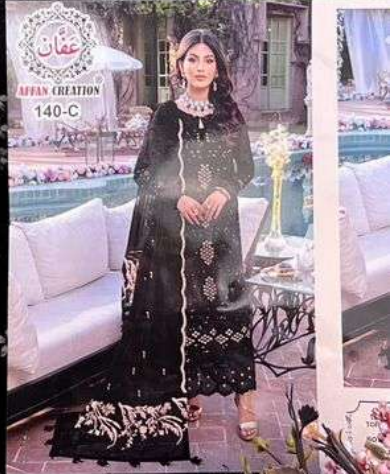

FABRIC DETAILS
TOP: HEAVY FOUX GEORGETTE
BOTTOM / INNER: SANTOON
DUPATTA : HEAVY FOUX GEORGETTE

**D.NO.
140**

FABRIC DETAILS
TOP: HEAVY FOUX GEORGETTE
BOTTOM / INNER: SANTOON
DUPATTA : HEAVY FOUX GEORGETTE

**D.NO.
140**

FABRIC DETAILS
TOP: HEAVY FOUX GEORGETTE
BOTTOM / INNER: SANTOON
DUPATTA : HEAVY FOUX GEORGETTE

D.NO.
140

FABRIC
TOP: HEAVY P
BOTTOM: P
JUMANTA

FABRIC DETAILS
TOP: HEAVY FOUX GEORGETTE
BOTTOM / INNER: SANTOON
DUPATTA : HEAVY FOUX GEORGETTE