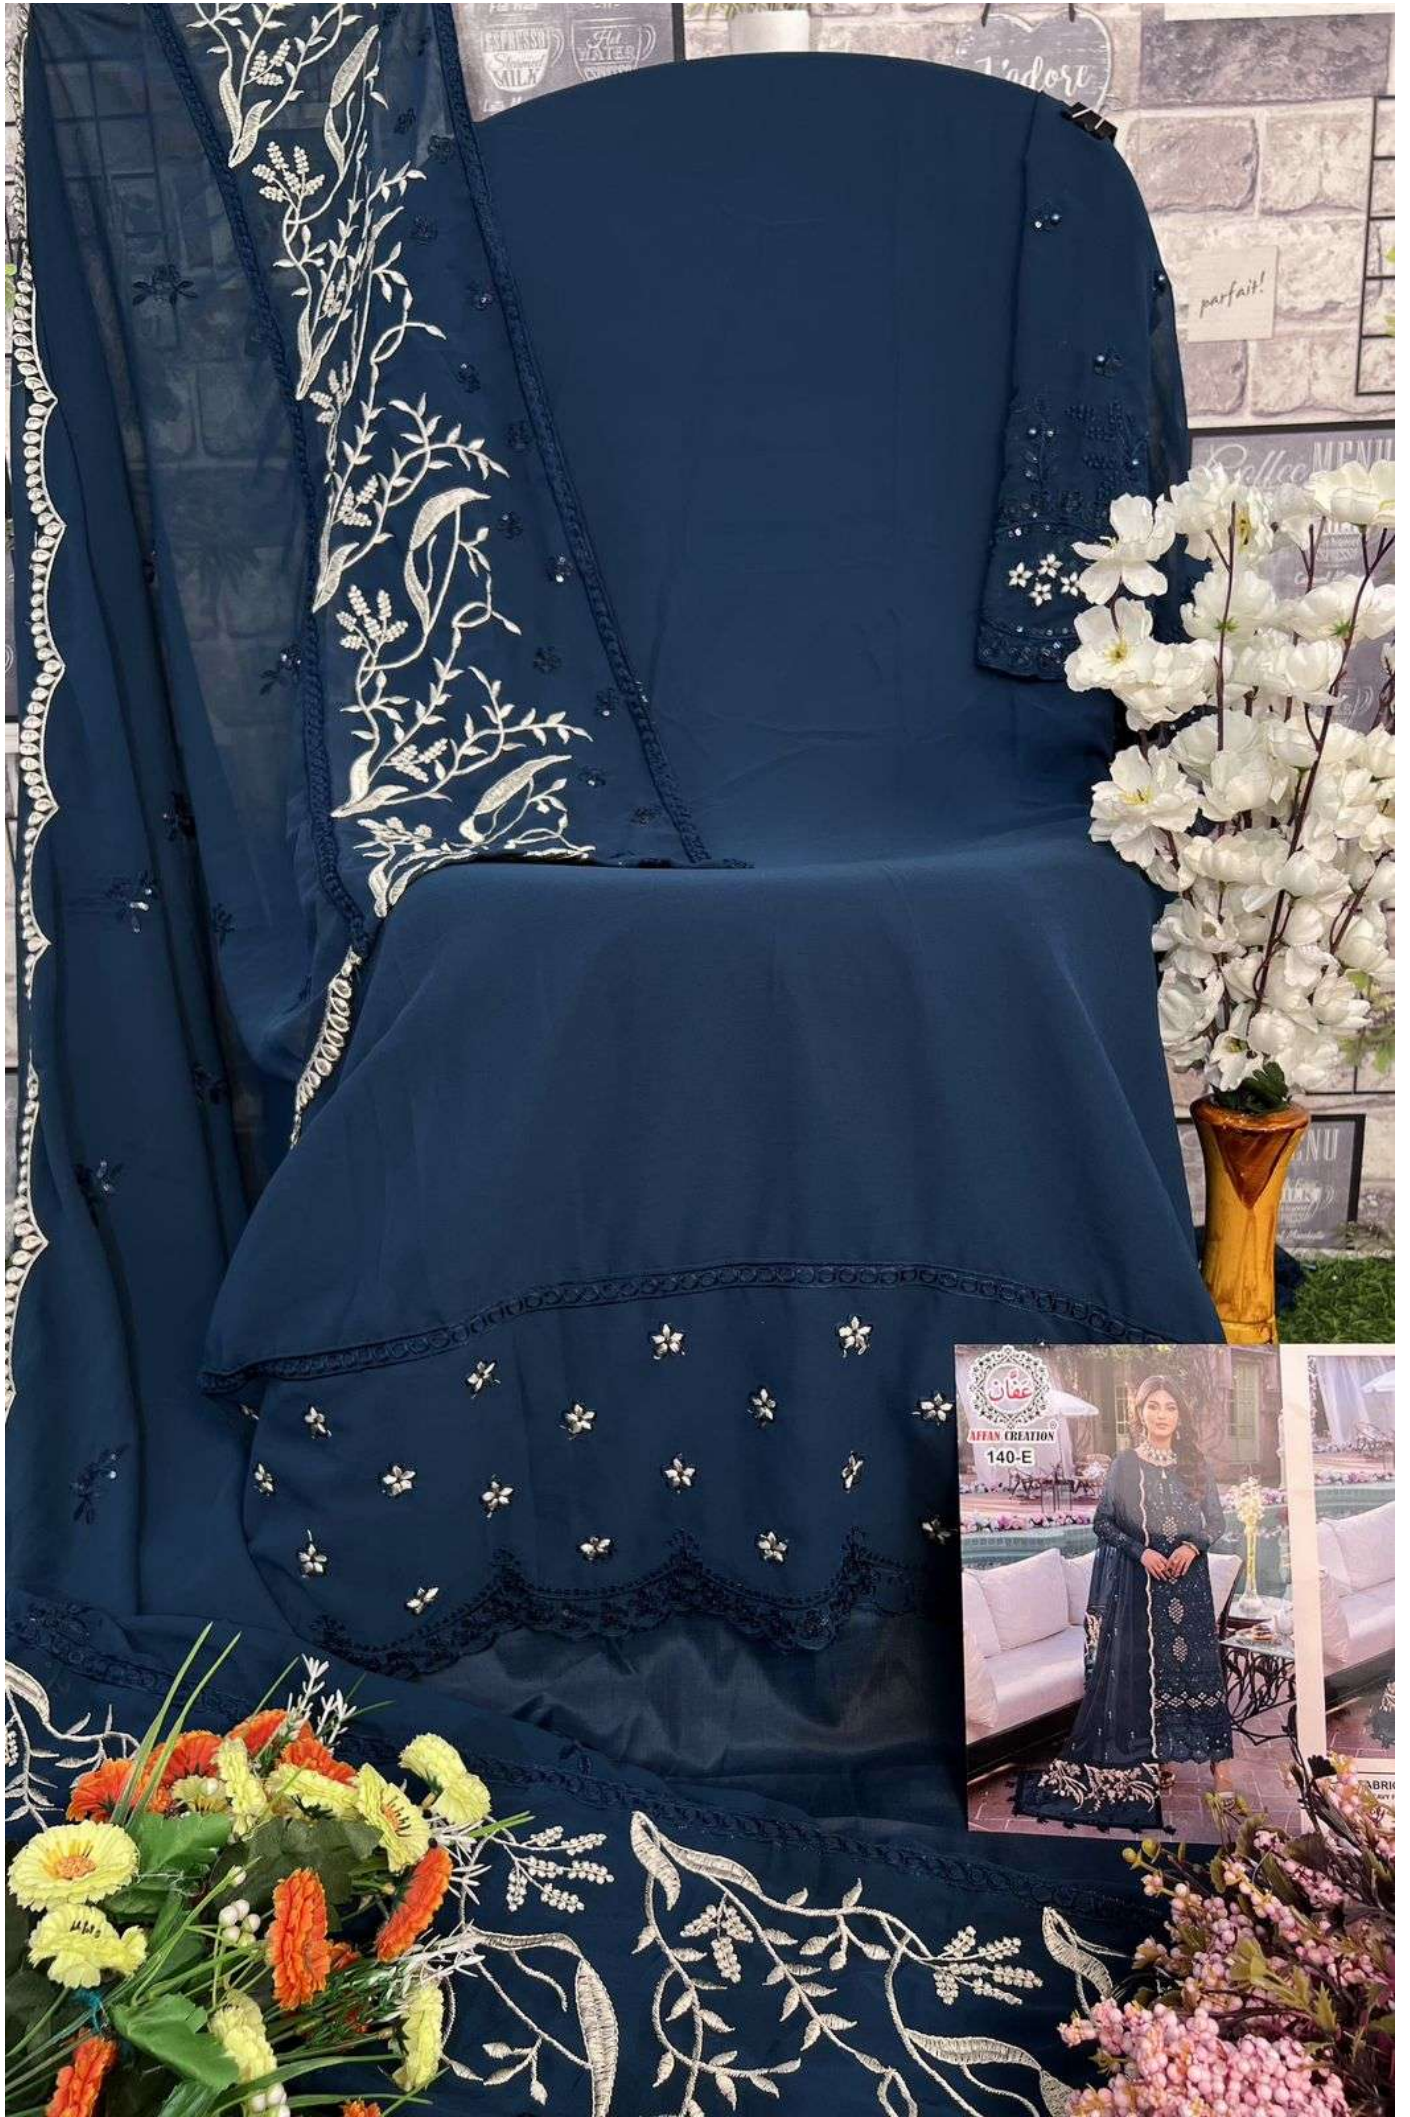

FABRIC DETAILS
TOP: HEAVY FOUX GEORGETTE
BOTTOM / INNER: SANTOON
DUPATTA : HEAVY FOUX GEORGETTE

**D.NO.
140**

FABRIC DETAILS
TOP: HEAVY FOUX GEORGETTE
BOTTOM / INNER: SANTOON
DUPATTA : HEAVY FOUX GEORGETTE

**D.NO.
140**

FABRIC DETAILS
TOP: HEAVY FOUX GEORGETTE
BOTTOM / INNER: SANTOON
DUPATTA : HEAVY FOUX GEORGETTE

D.NO.
140

FABRIC
TOP: HEAVY P
BOTTOM: P
JUMANTA

FABRIC DETAILS
TOP: HEAVY FOUX GEORGETTE
BOTTOM / INNER: SANTOON
DUPATTA : HEAVY FOUX GEORGETTE