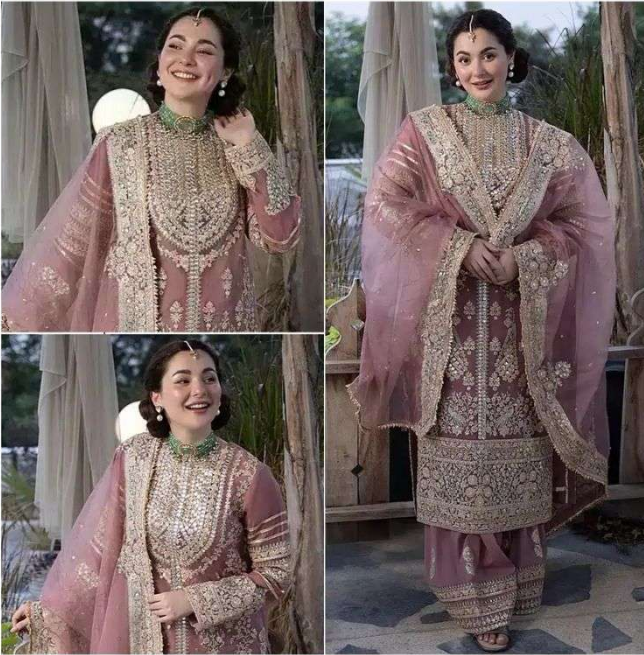

AA SMA

NEW ERA OF FASHION WITH TRENDS

AA SMA®

NEW ERA OF FASHION WITH TRENDS

TOP- PURE FOX GEORGETTE WITH HEAVY EMBROIDERY AND SEQUENCE WORK
BOTTOM/INNER- DULL SHANTOON WITH HEAVY EMBROIDERY PATCH
DUPATTA- PURE FOX GEORGETTE FANCY DUPATTA AND HEAVY EMBROIDERY