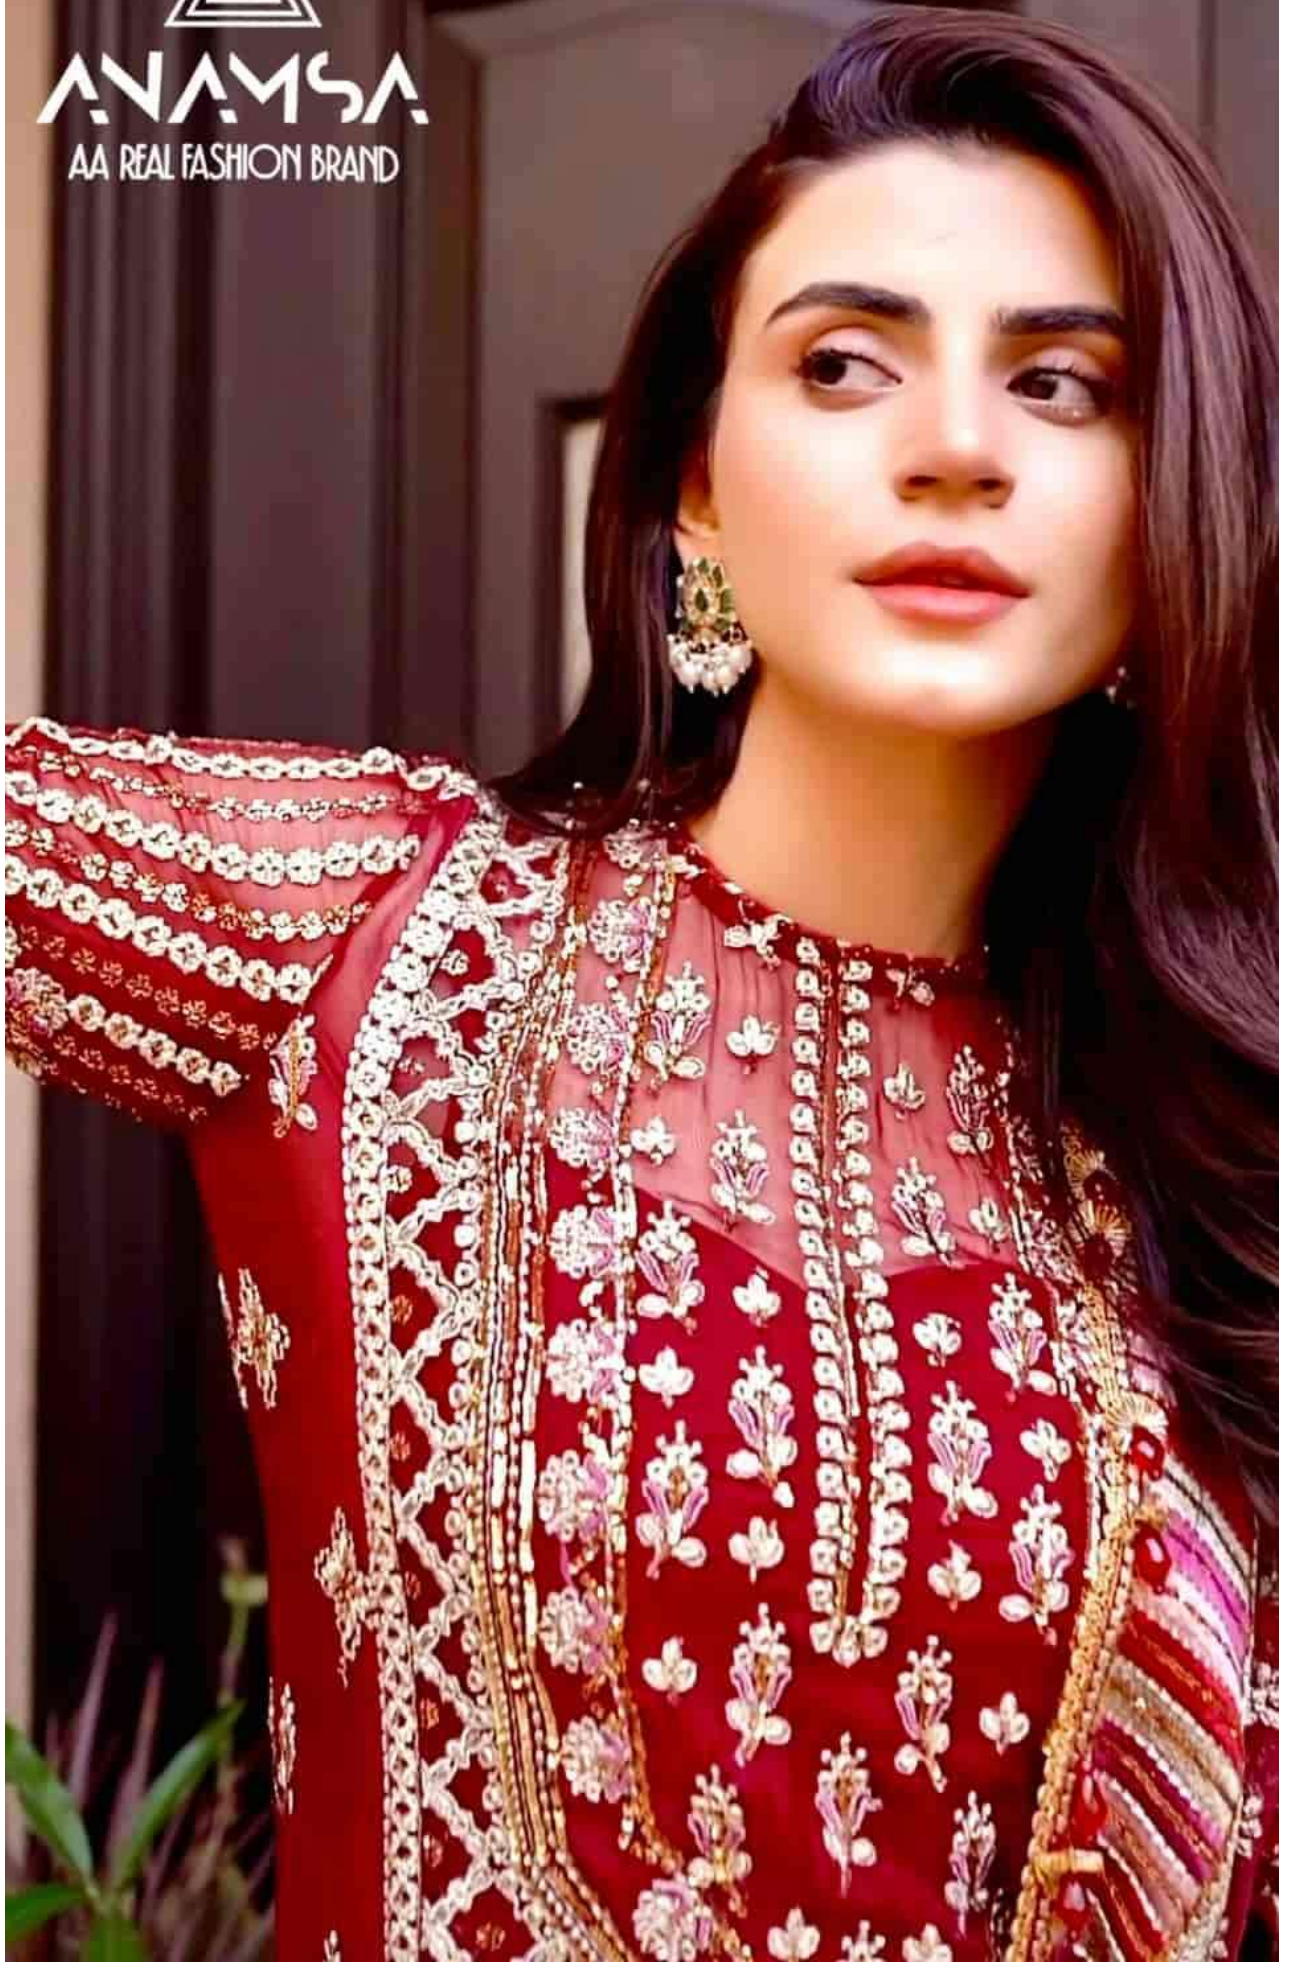

ANAMSA

AA REAL FASHION BRAND