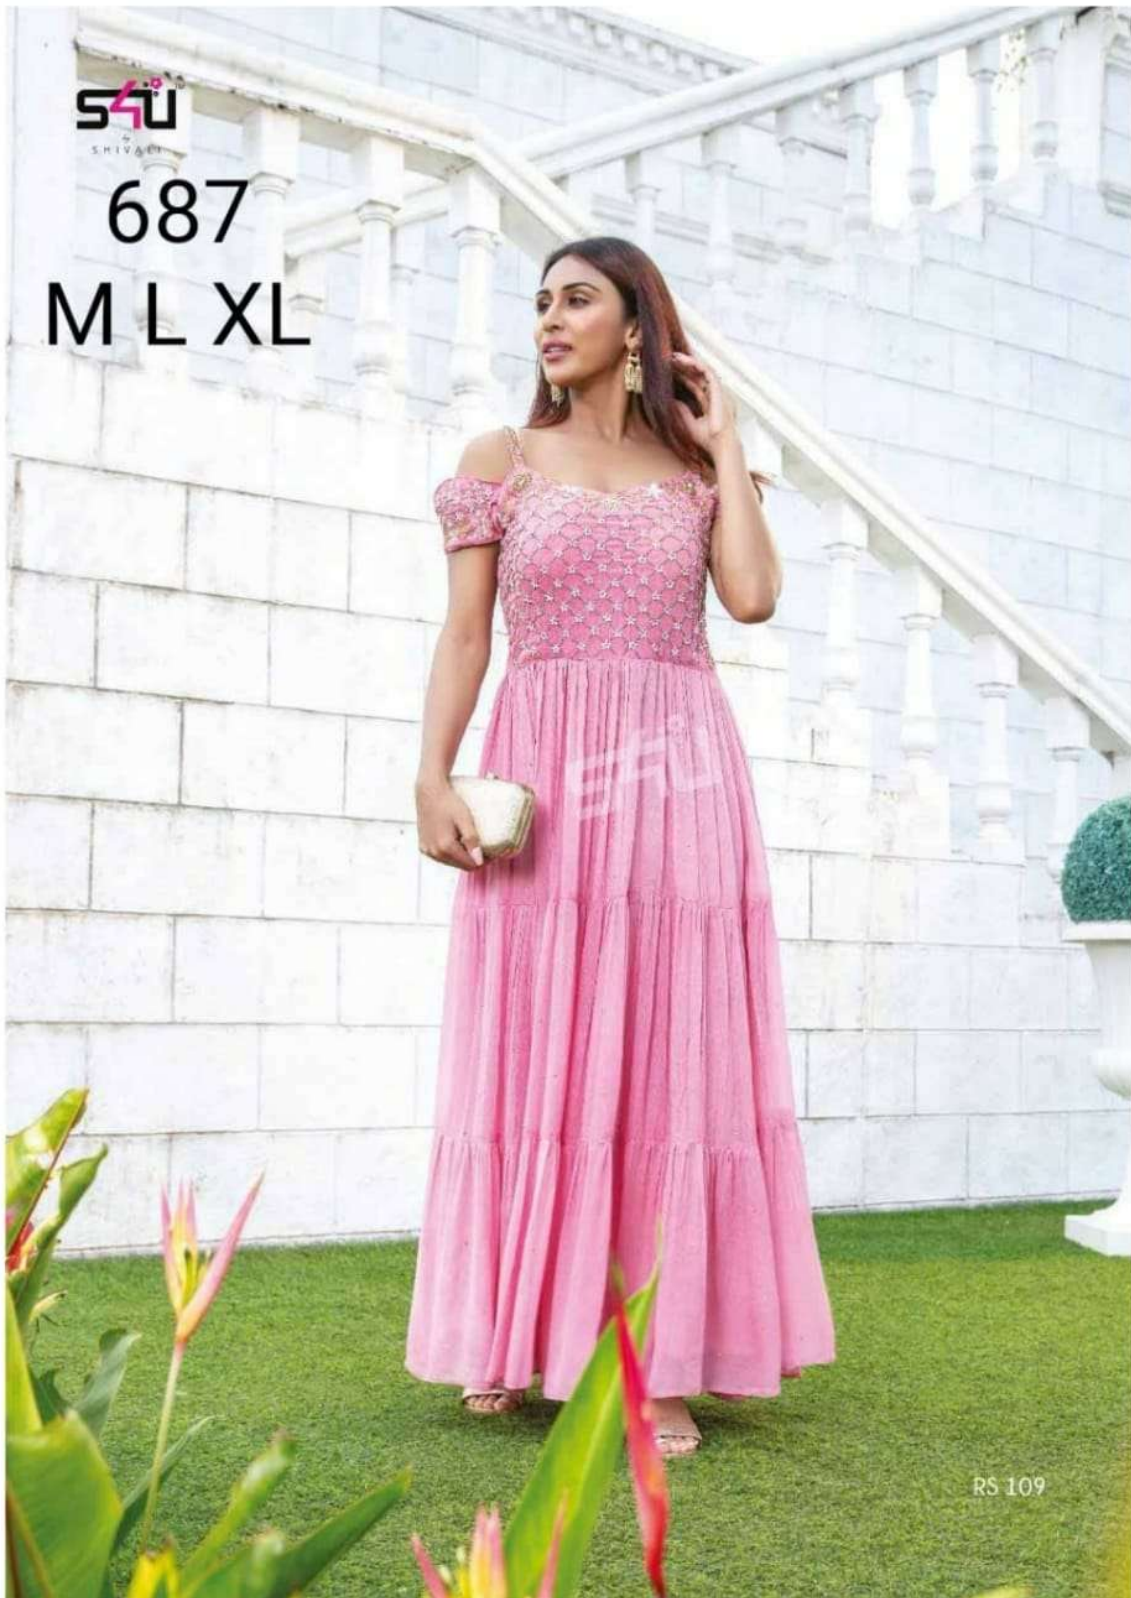

Product Price - Rs. 575

Fabric - fancy

Catalog Name - s4u 721

Product Price - Rs. 2125

Fabric - fancy

Catalog Name - s4u 687

Product Price - Rs. 2399

Fabric - fancy