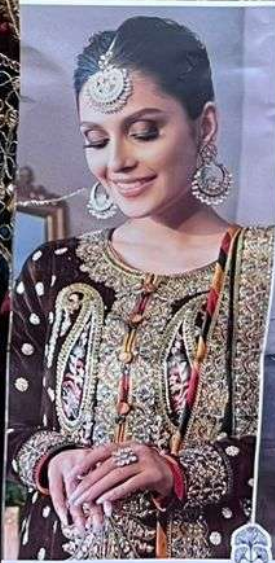

AAEESHA
VOL-2

TOP Fox Georgette
with Embroidery

ZAHA

BOTTOM-INNER Dull santoon

D.No.10113-E

DUPATTA Nazmin
with Embroidery

ZAHA

D.No.10113

TOP

Fox Georgette
with Embroidery

BOTTOM-INNER

Dull santoon

DUPATTA

Nazmin
with Embroidery

AAFECHA ZALHA

AAEESHA
VOL-2

TOP Fox Georgette
with Embroidery

ZAHA

BOTTOM-INNER Dull santoon

D.No.10113-F

DUPATTA Nazmin
with Embroidery

AAEESHA VOL-2 ZAHA D.No.10113-F
TOP Fox Georgette with Embroidery BOTTOM-INNER Dull tulle with Embroidery