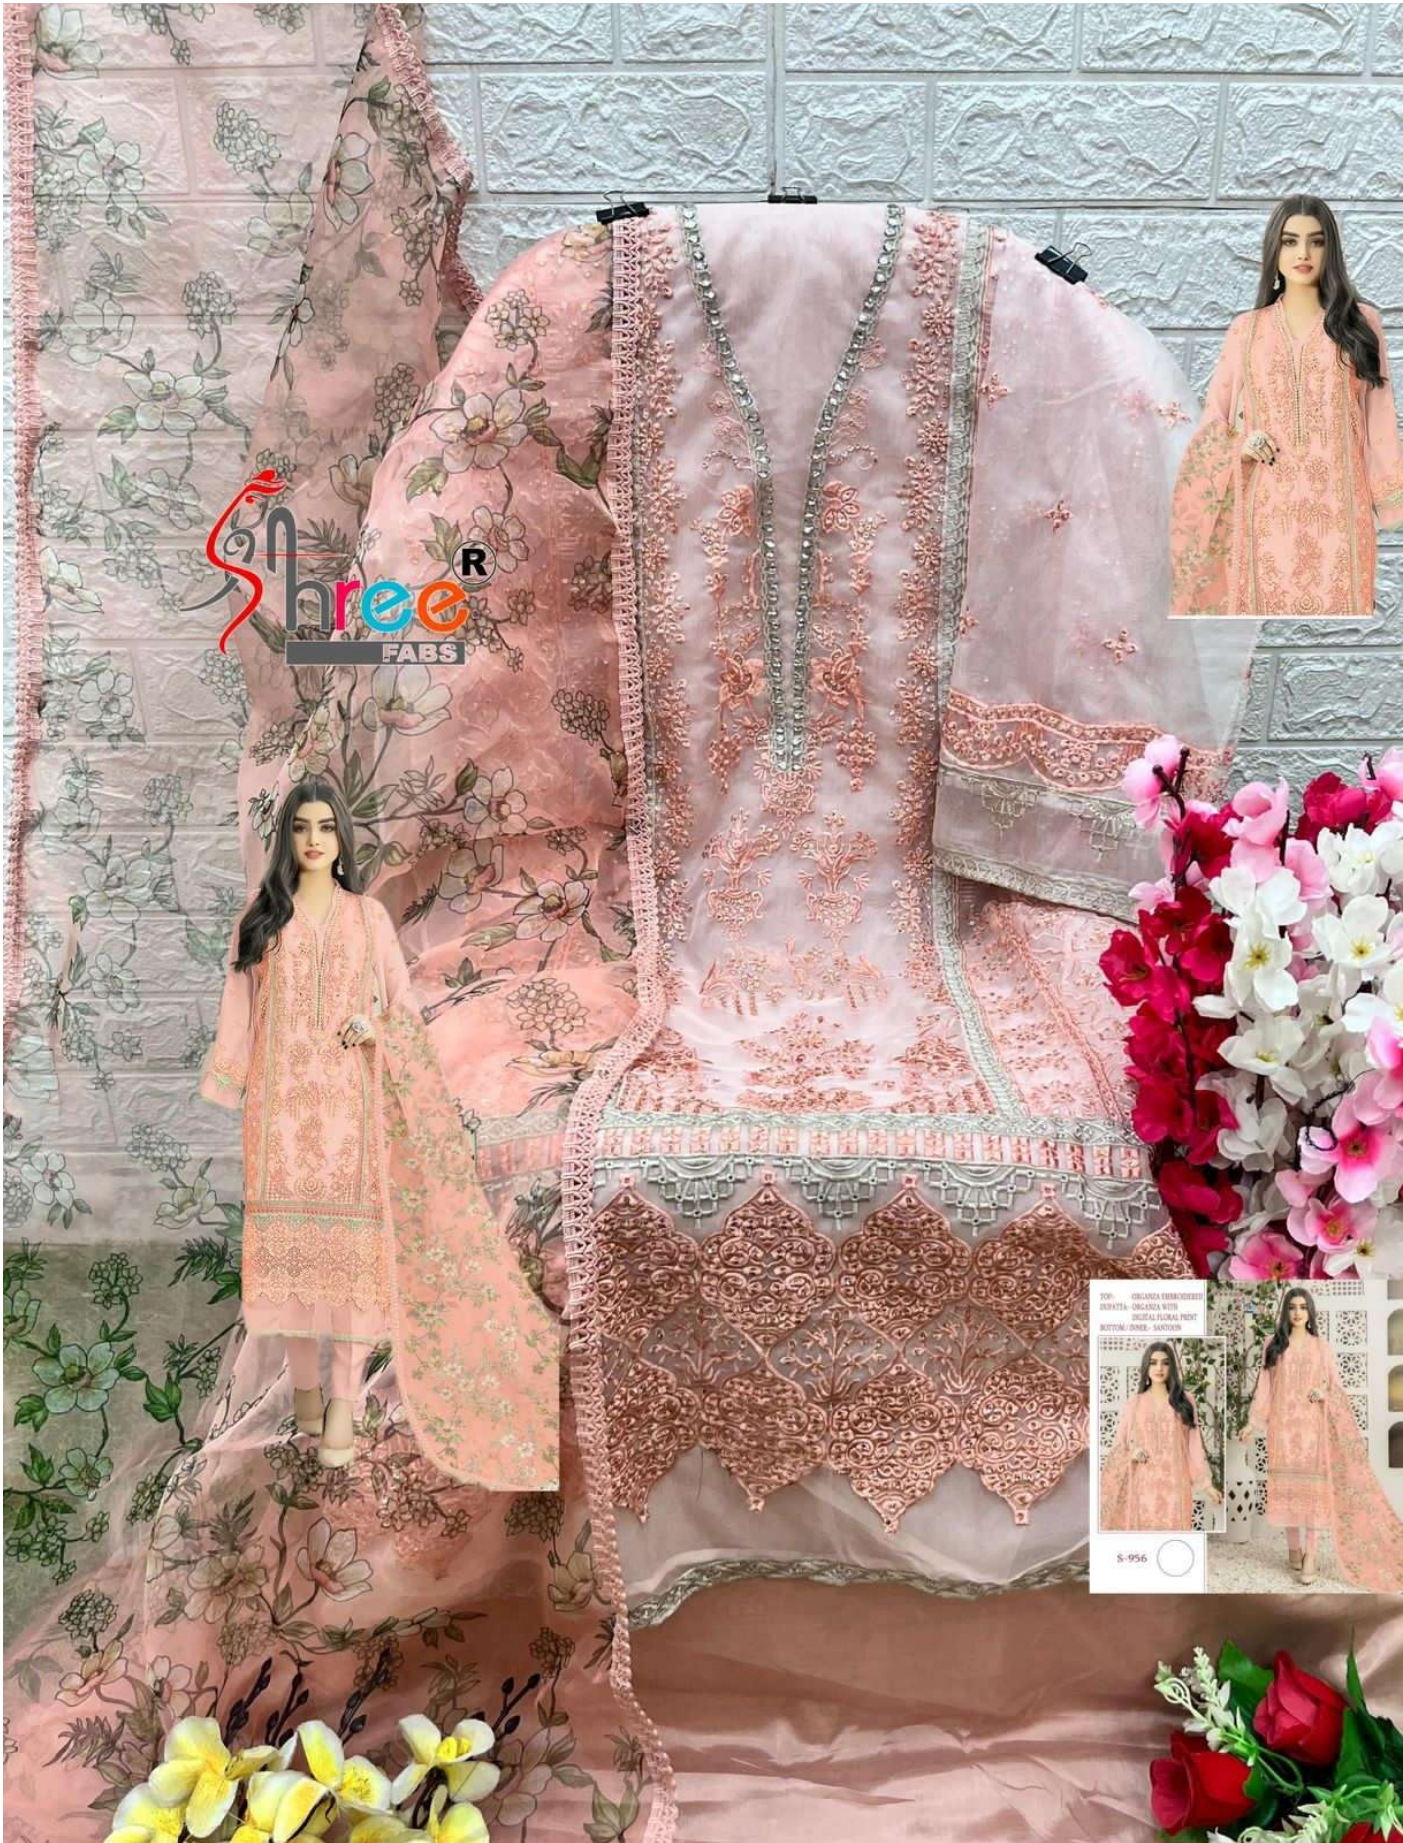

Shree®
FABS

TOP - ORGANZA EMBROIDERED
DUKRITA - ORGANZA WITH
DIGITAL FLORAL PRINT
BOTTOM - ORGANZA - KANJIVAN

S-956