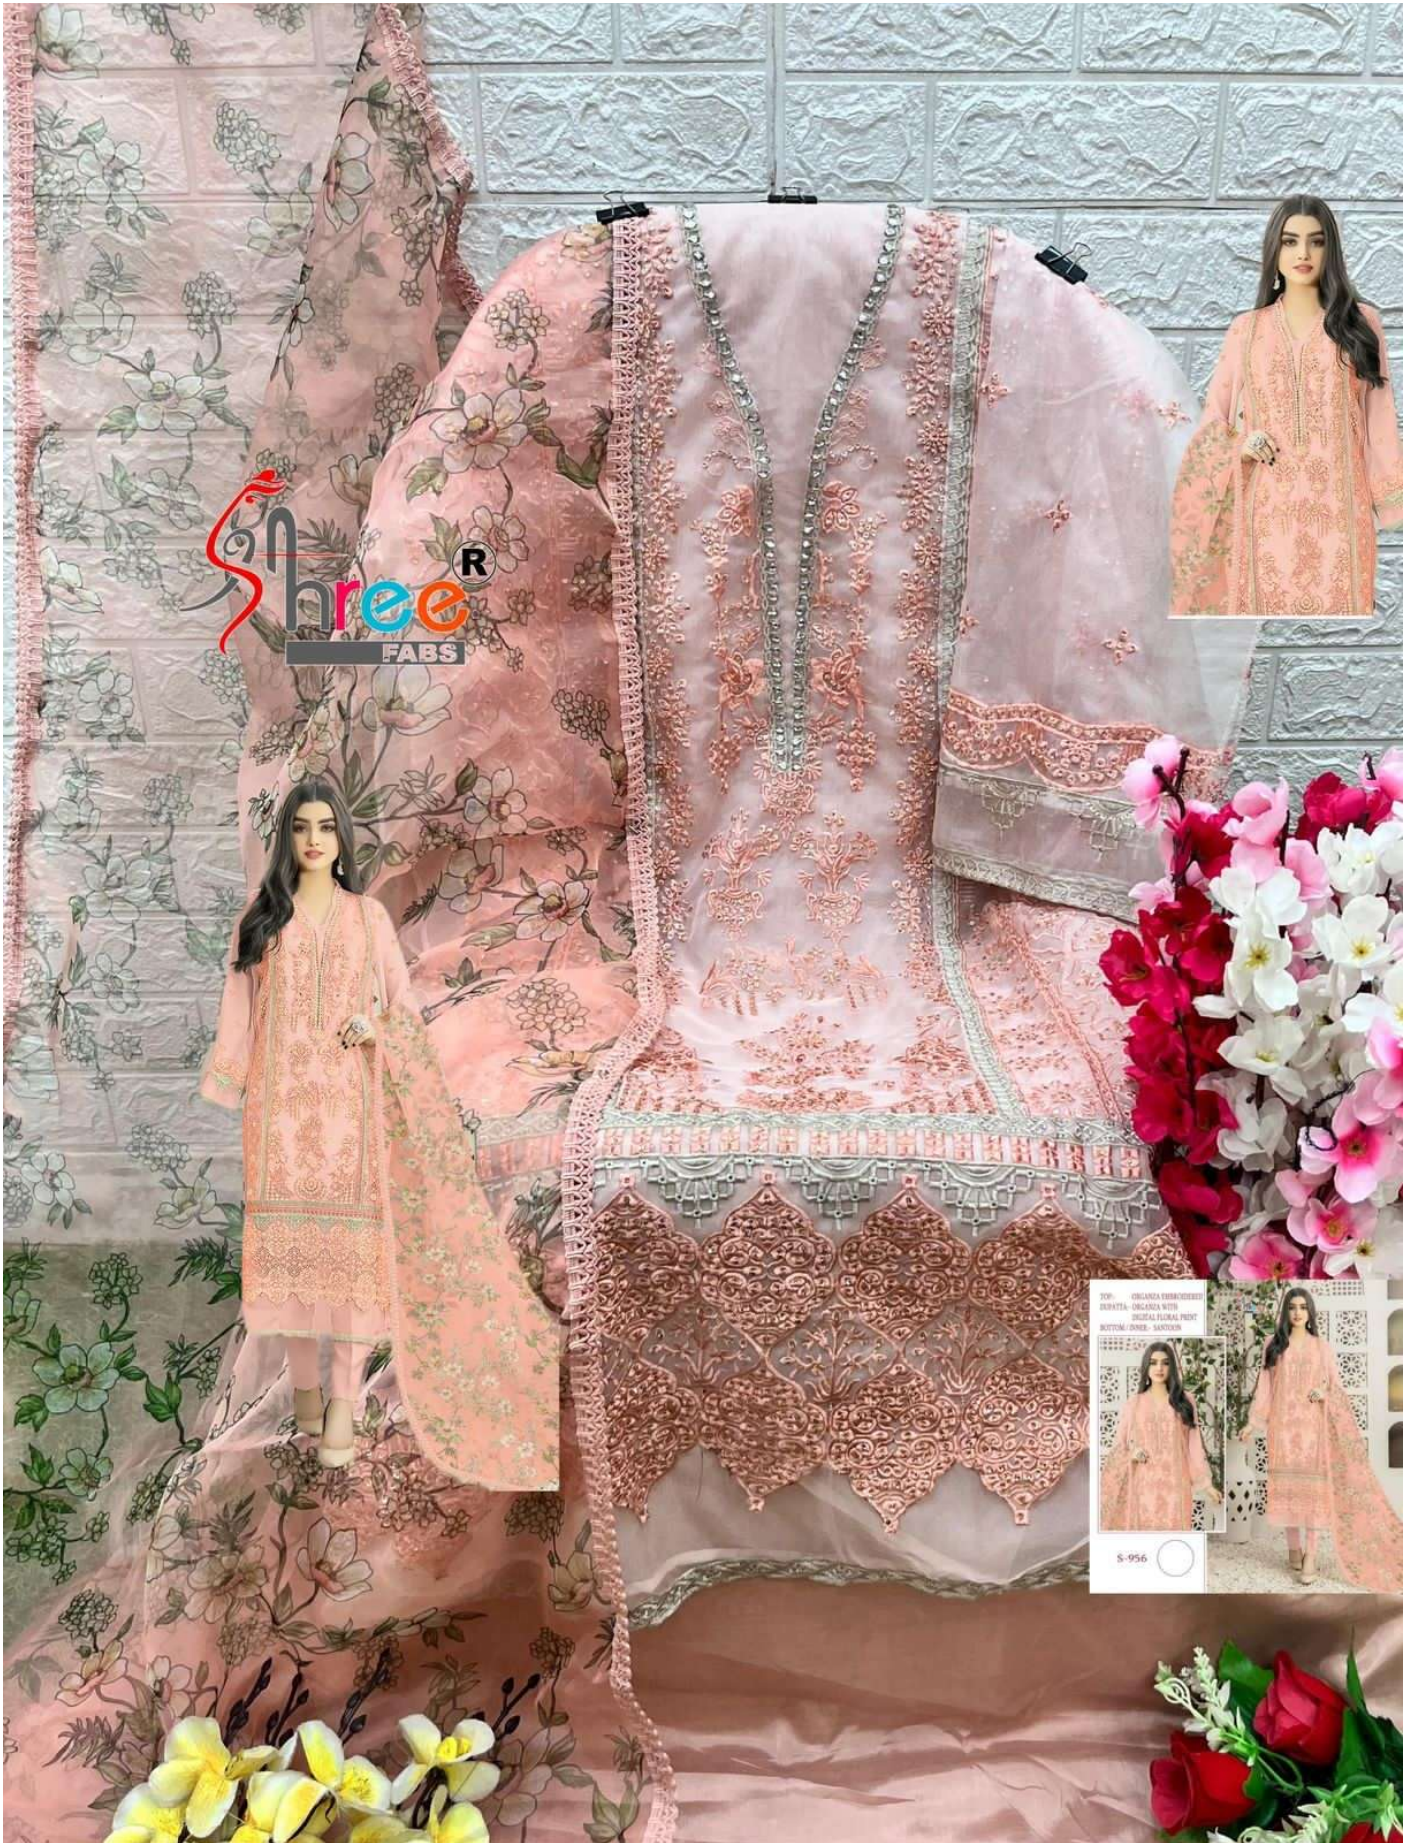

Shree®
FABS

TOP - ORGANZA EMBROIDERED
DUPETTA - ORGANZA WITH
ORIGINAL FLORAL PRINT
BOTTOM - ORGANZA - KANJIVAN

S-956