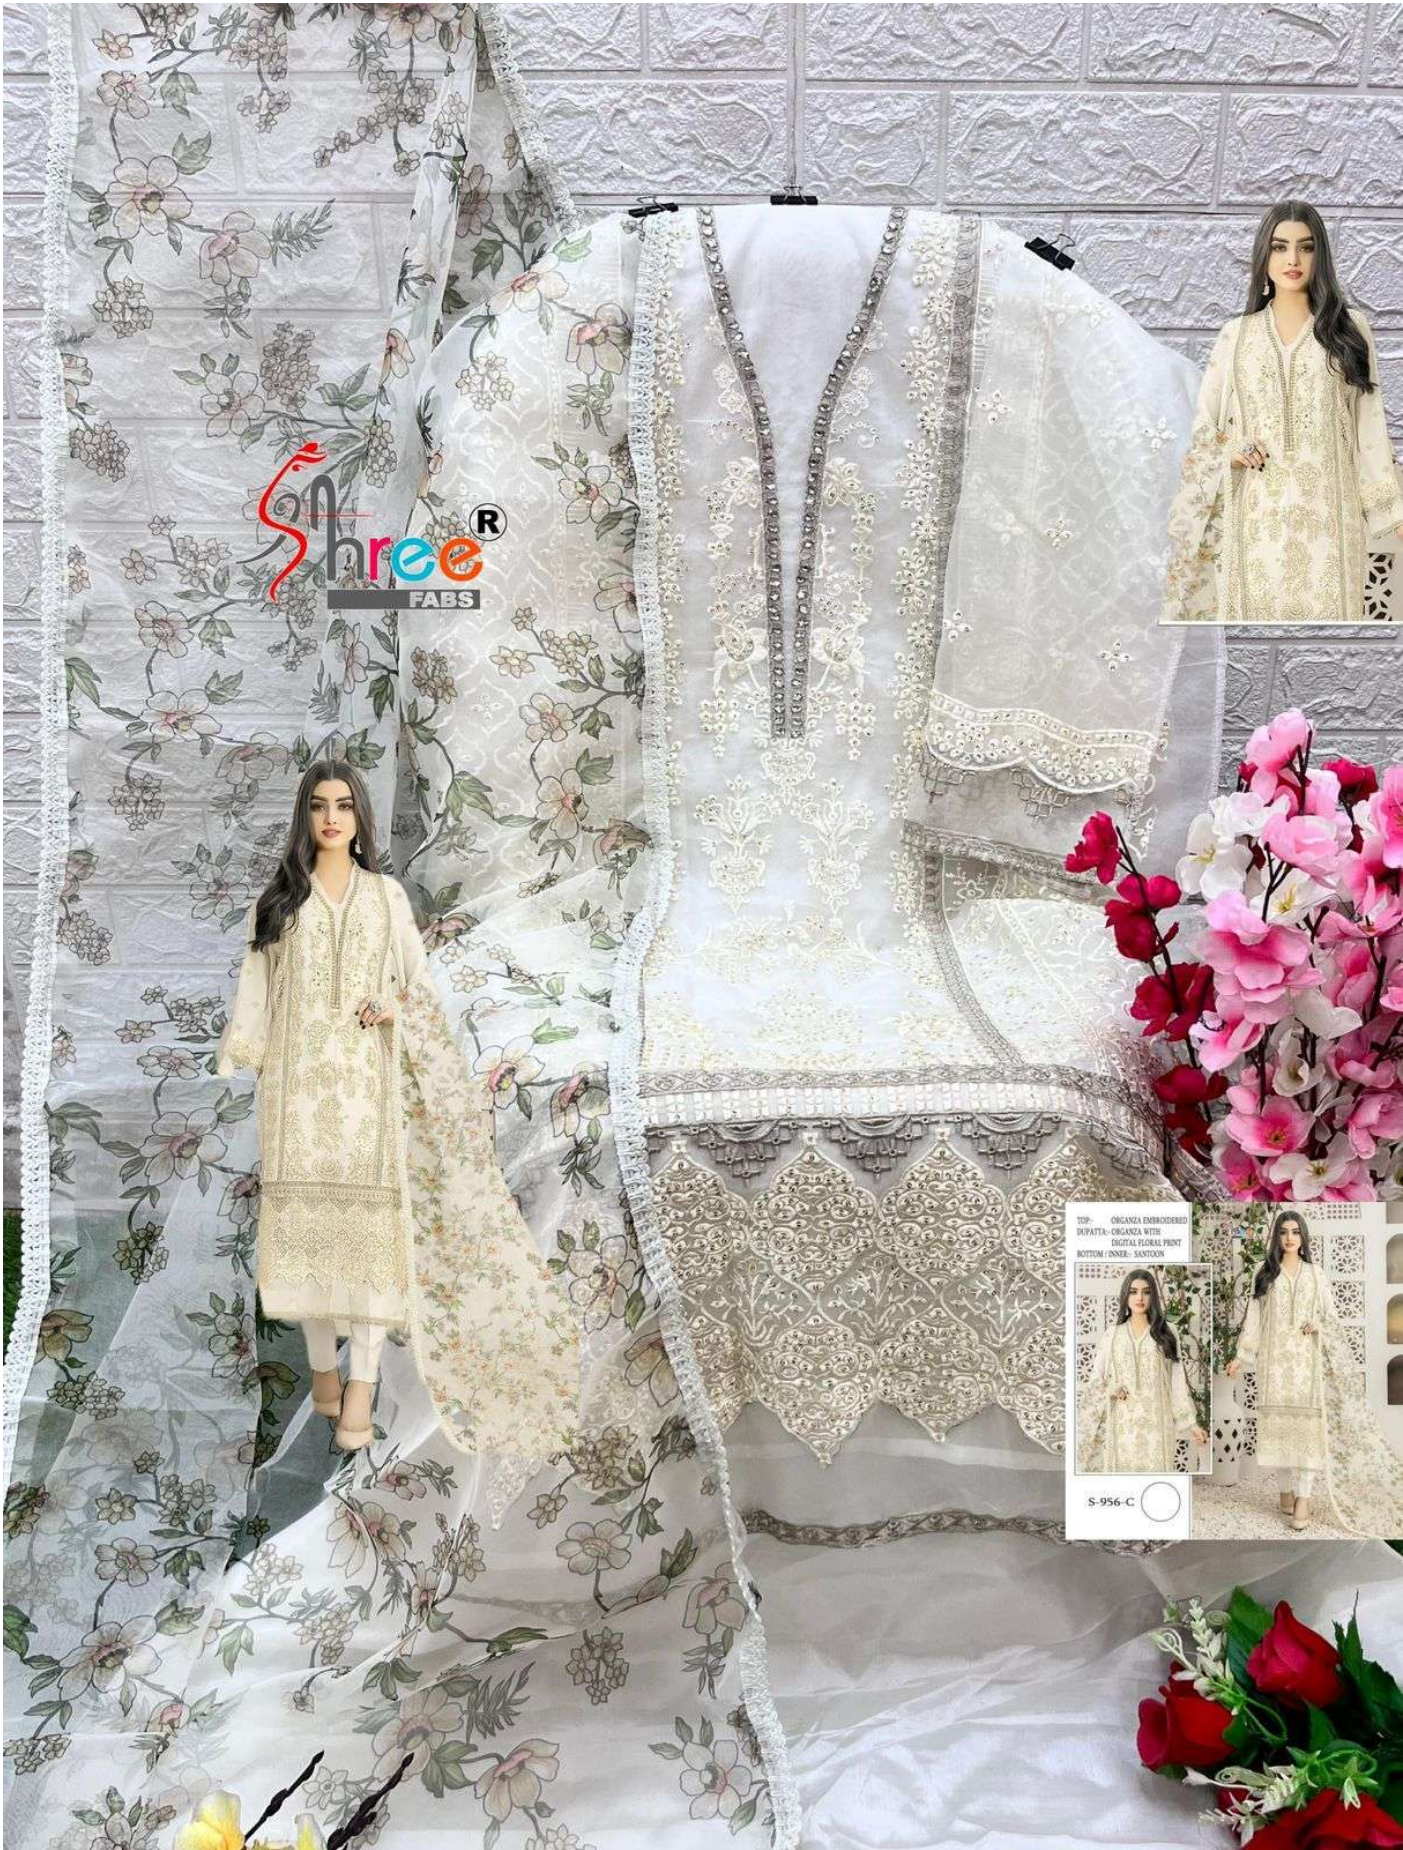

Shree®
FABS

S-956-C