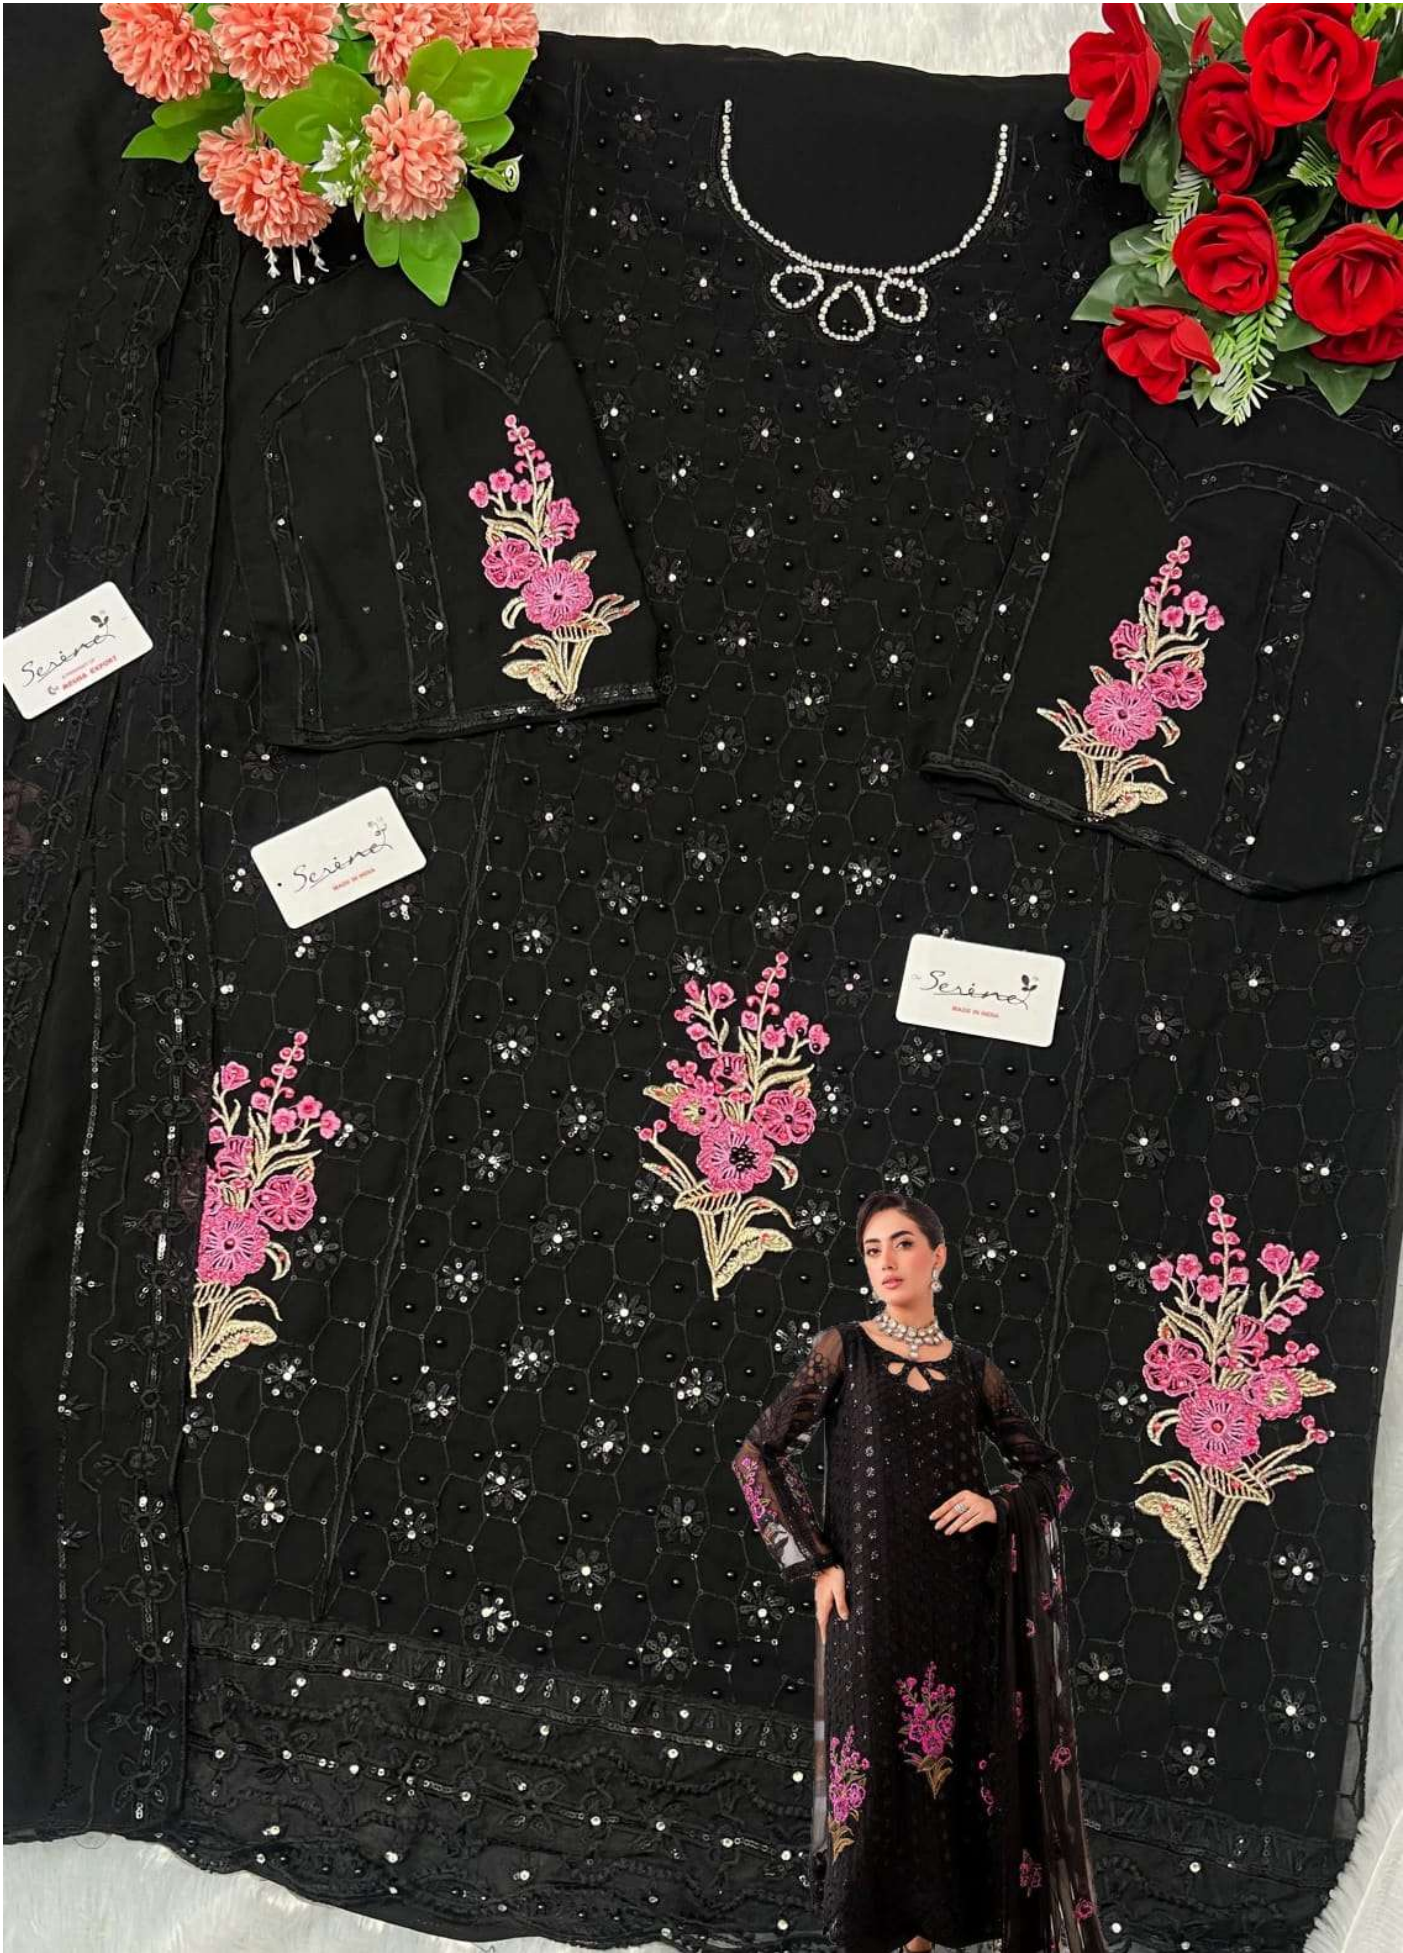

Serene[®]
Pakistani Suit
A BRAND BY MEGHA EXPORT

S - 210 B

**TOP - FOX GEORGETTE EMBROIDERED
WITH HAND WORK
INNER BOTTOM - DULL SANTOON
DUPATTA - FOX GEORGETTE WITH
EMBROIDERED WORK**

Serene[®]
Pakistani Suit
A BRAND BY MEGHA EXPORT

S - 210 A

**TOP - FOX GEORGETTE EMBROIDERED
WITH HAND WORK
INNER BOTTOM - DULL SANTOON
DUPATTA - FOX GEORGETTE WITH
EMBROIDERED WORK**

Serene[®]
Pakistani Suit
A BRAND BY MEGHA EXPORT

S - 210 B

**TOP - FOX GEORGETTE EMBROIDERED
WITH HAND WORK
INNER BOTTOM - DULL SANTOON
DUPATTA - FOX GEORGETTE WITH
EMBROIDERED WORK**

Serene
A PRODUCT OF
MEGHA EXPORT

Serene
MADE IN INDIA

Serene
A PRODUCT OF
MEGHA EXPORT

Serene
A PRODUCT OF
MEGHA EXPORT
S - 210 A

TOP - FOX GEORGETTE EMBROIDERED
WITH HAND WORK
INNER BOTTOM - DULL BANTOON
DUPATTA - FOX GEORGETTE WITH
EMBROIDERED WORK

Serene
MADE IN INDIA
S - 210 B

TOP - FOX GEORGETTE EMBROIDERED WITH HAND WORK
INNER BOTTOM - DULL SANTOON
DUPATTA - FOX GEORGETTE WITH EMBROIDERED WORK

Serene
MADE IN INDIA

Serene
MADE IN INDIA

Serina
MADE IN MALAYSIA