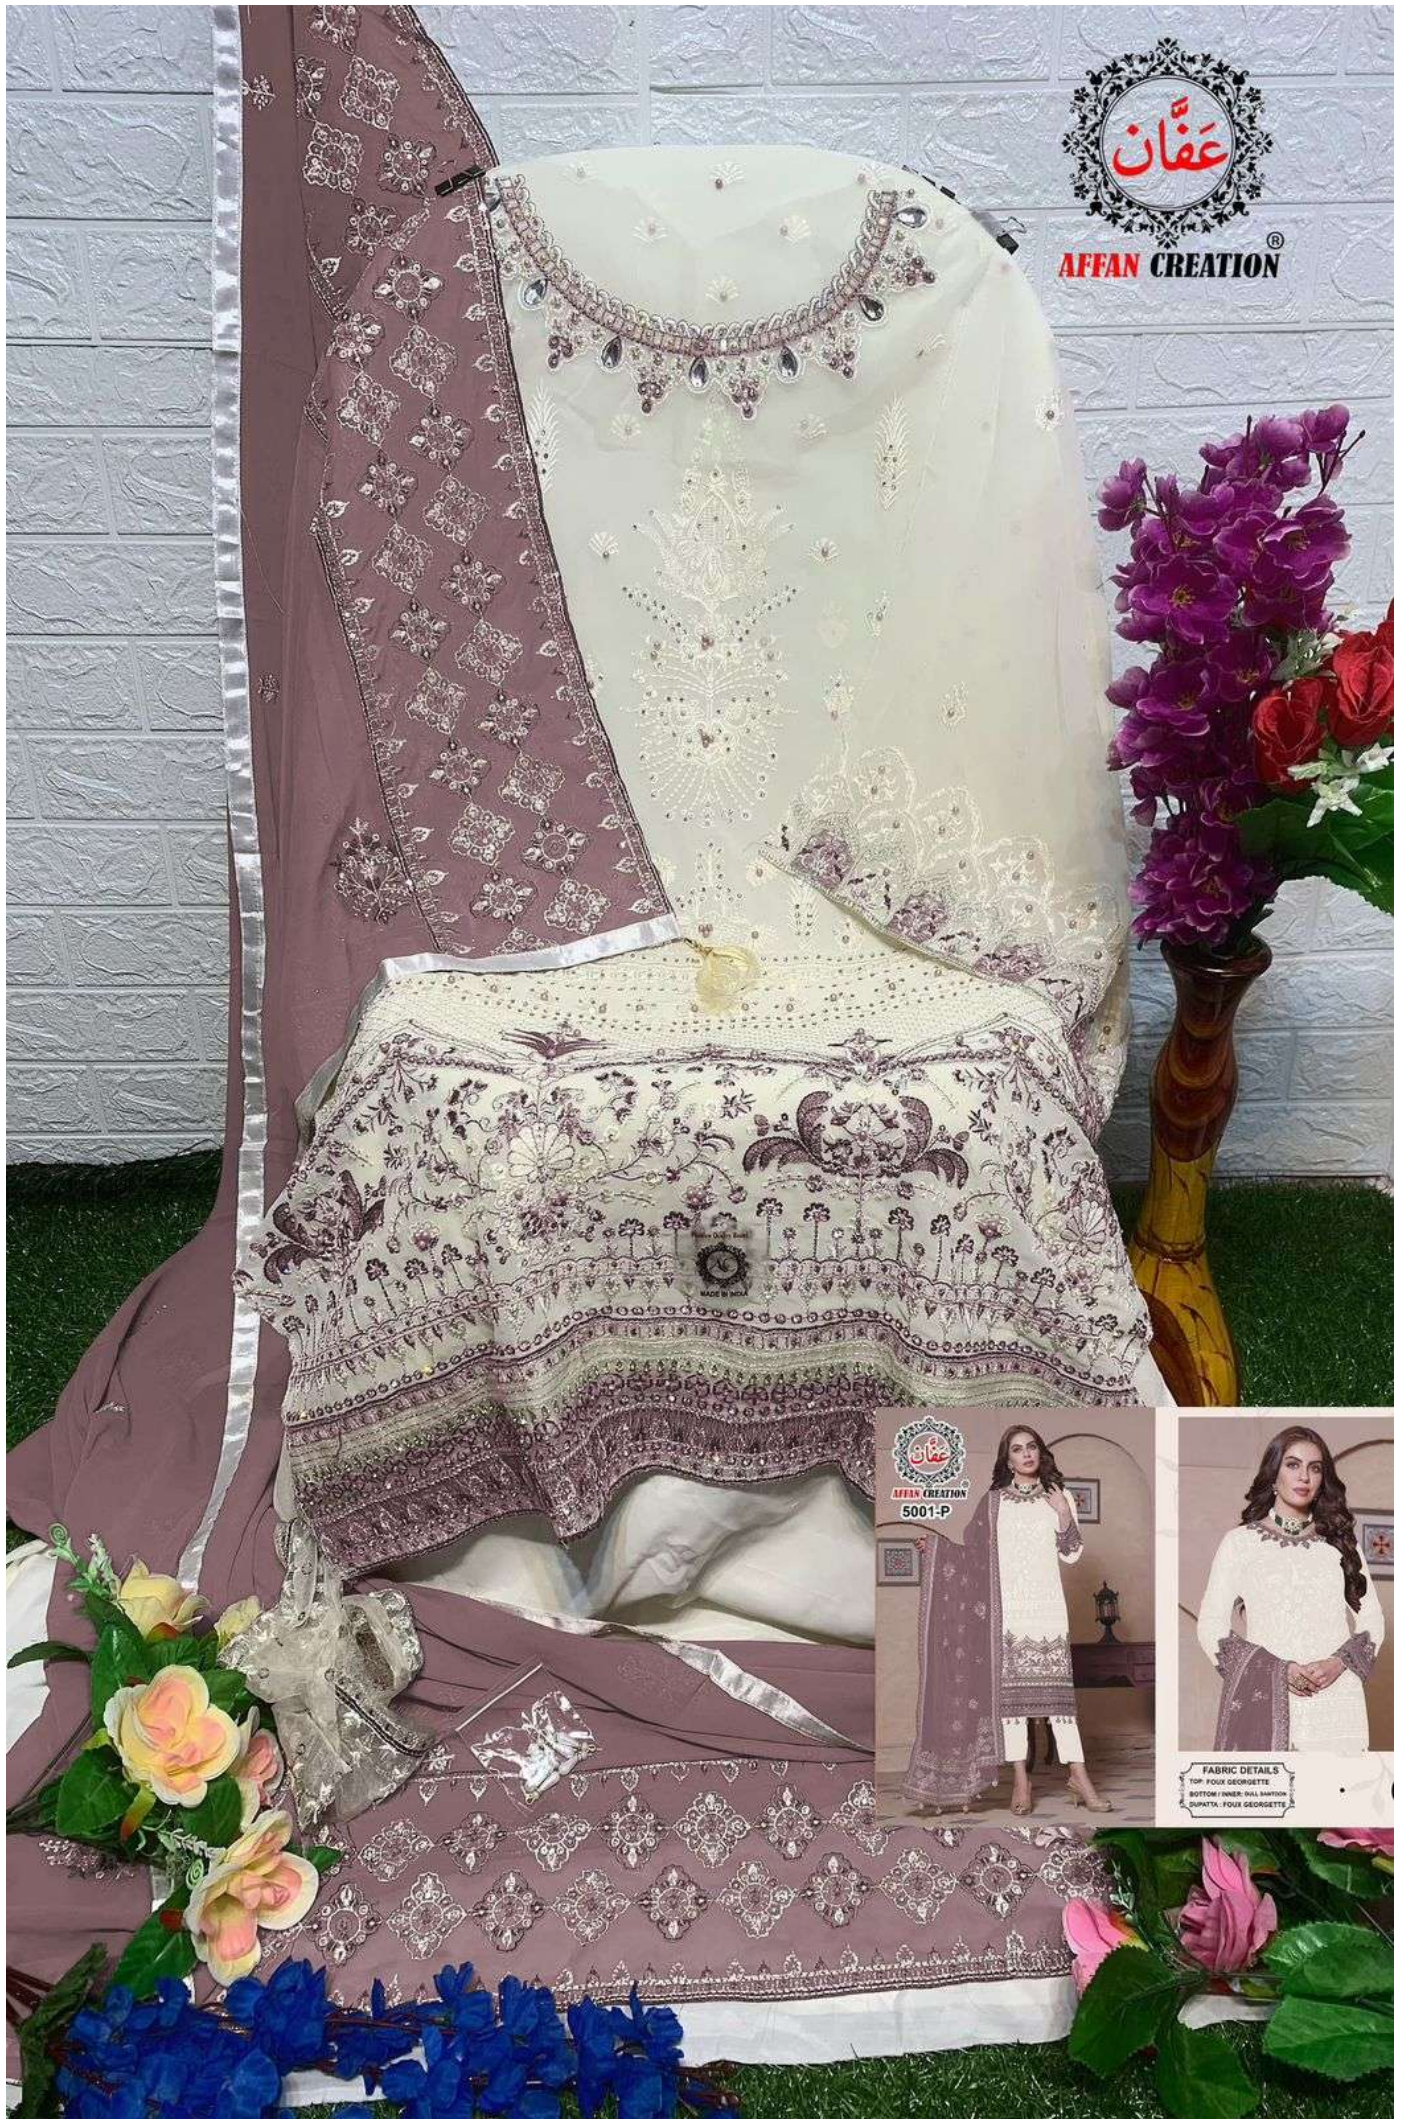

AFFAN CREATION®

عَفَان
AFFAN CREATION
5001-P