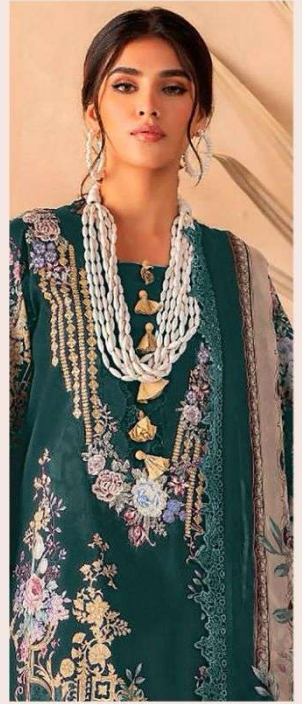

C-1
D

FABRIC DETAILS
TOP: DIGITAL PRINTED LAWN
WITH EMBROIDERY PATCH
DUPATTA : CHIFFON DIGITAL PRINT
TROUSER: PLAIN SEMI LAWN

عقّان
AFAN CREATION

C-1
C

FABRIC DETAILS

The catalog card shows a woman wearing a blue and gold embroidered dress. The card includes the brand name 'عقّان' (AFAN CREATION) and the text 'C-1 C'. There is also a section for 'FABRIC DETAILS'.

C-1-B

C-1-C

-:DUPATTA:-
CHIFFON DIGITAL PRINT

C-1-D

C-1-E

-:TROUSER:-
PLAIN SEMI LAWN

عنان
AFFAN CREATION

C-1
A