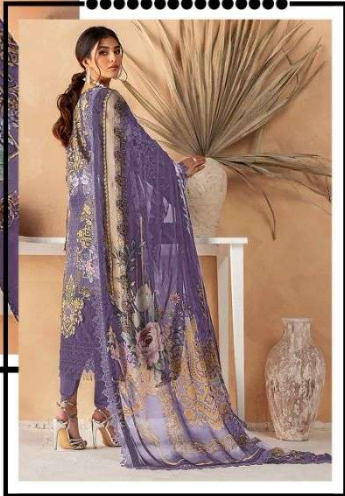

C-1  
D

**FABRIC DETAILS**  
TOP: DIGITAL PRINTED LAWN  
WITH EMBROIDERY PATCH  
DUPATTA : CHIFFON DIGITAL PRINT  
TROUSER: PLAIN SEMI LAWN

عقّان  
AFAN CREATION

C-1  
C

FABRIC DETAILS

**عنان**  
AFFAN CREATION®

C-1  
D

**FABRIC DETAILS**  
TOP: JERSEY, SHIRTED LANE  
WITH EMBROIDERED PATCH  
CUFFS & SHIRT FOR DETAIL, PANT  
TROUSER: PURE COTTON LANE

C-1  
D

**FABRIC DETAILS**  
TOP: DIGITAL PRINTED LAWN  
WITH EMBROIDERY PATCH  
DUPATTA : CHIFFON DIGITAL PRINT  
TROUSER: PLAIN SEMI LAWN