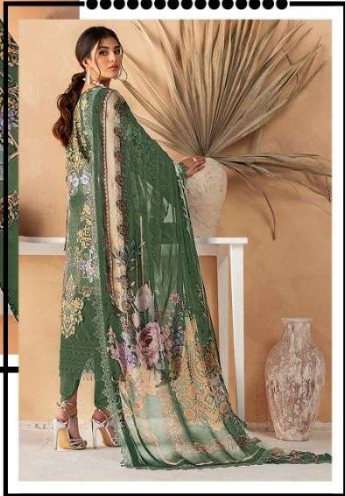

C-1
B

FABRIC DETAILS
TOP: DIGITAL PRINTED LAWN
WITH EMBROIDERY PATCH
DUPATTA : CHIFFON DIGITAL PRINT
TROUSER: PLAIN SEMI LAWN