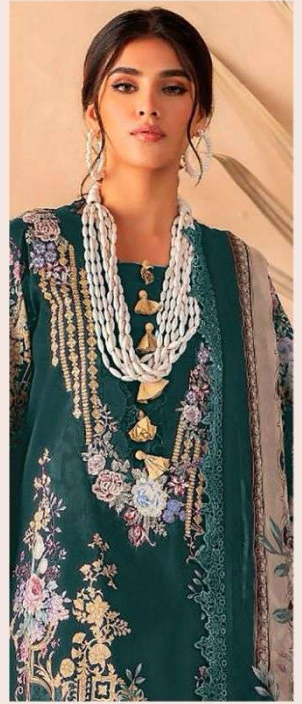

C-1
D

FABRIC DETAILS
TOP: DIGITAL PRINTED LAWN
WITH EMBROIDERY PATCH
DUPATTA : CHIFFON DIGITAL PRINT
TROUSER: PLAIN SEMI LAWN

عقّان
AFAN CREATION

C-1
C

FABRIC DETAILS

عنان
AFFAN CREATION®

C-1
D

FABRIC DETAILS
TOP: JERSEY, SHIRTED LANE
WITH EMBROIDERED PATCH
CURTAIN: SHIRTED DITKA, PANT
TROUSER: PINK SHIRT LANE

C-1
D

FABRIC DETAILS
TOP: DIGITAL PRINTED LAWN
WITH EMBROIDERY PATCH
DUPATTA : CHIFFON DIGITAL PRINT
TROUSER: PLAIN SEMI LAWN

AFFAN CREATION®

C-1
E

FABRIC DETAILS
TOP: DIGITAL PRINTED LAWN
WITH EMBROIDERY PATCH
DUPATTA : CHIFFON DIGITAL PRINT
TROUSER: PLAIN SEMI LAWN

AFFAN CREATION®

C-1-A

-:TOP:-

DIGITAL PRINTED LAWN WITH EMBROIDERY PATCH

C-1-B

C-1-C

-:DUPATTA:-

CHIFFON DIGITAL PRINT

C-1-D

C-1-E

-:TROUSER:-
PLAIN SEMI LAWN

عنان
AFFAN CREATION®

C-1
A

FABRIC DETAILS
TOP: ORGANIC PRINTED-LINEN
DUPATTA: ORGANIC PRINTED-LINEN
TROUSER: PLYN BONE LACEL

عنان
AFFAN CREATION

C-1
A