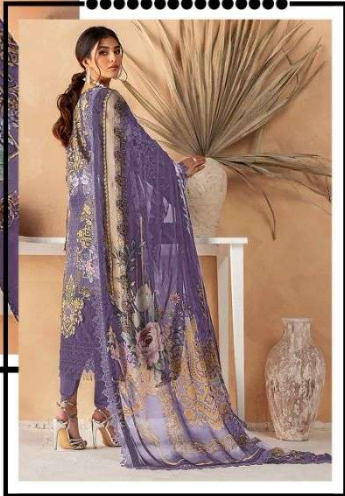

C-1
D

FABRIC DETAILS
TOP: DIGITAL PRINTED LAWN
WITH EMBROIDERY PATCH
DUPATTA : CHIFFON DIGITAL PRINT
TROUSER: PLAIN SEMI LAWN

عقّان
AFAN CREATION

C-1
C

FABRIC DETAILS

عنان
AFFAN CREATION®

C-1
D

FABRIC DETAILS
TOP: JERSEY, SHIRTED LANE
WITH EMBROIDERED PATCH
CURTAIN: SHIRTED DITKA, PANT
TROUSER: PINK SHIRT LANE

C-1
D

FABRIC DETAILS
TOP: DIGITAL PRINTED LAWN
WITH EMBROIDERY PATCH
DUPATTA : CHIFFON DIGITAL PRINT
TROUSER: PLAIN SEMI LAWN

AFFAN CREATION®

C-1
E

FABRIC DETAILS
TOP: DIGITAL PRINTED LAWN
WITH EMBROIDERY PATCH
DUPATTA : CHIFFON DIGITAL PRINT
TROUSER: PLAIN SEMI LAWN