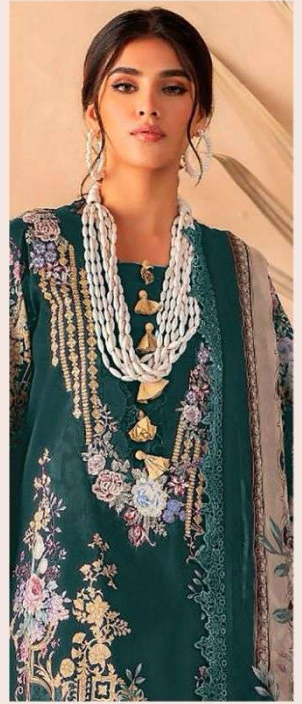

C-1  
D

**FABRIC DETAILS**  
TOP: JERSEY, SHIRTED LANE  
WITH EMBROIDERED PATCH  
CUFFS & SHIRT FOR DETAIL, PANT  
TROUSER: PURE COTTON LANE

C-1  
D

**FABRIC DETAILS**  
TOP: DIGITAL PRINTED LAWN  
WITH EMBROIDERY PATCH  
DUPATTA : CHIFFON DIGITAL PRINT  
TROUSER: PLAIN SEMI LAWN

C-1-B

C-1-C

-:DUPATTA:-

CHIFFON DIGITAL PRINT

C-1-D

C-1-E

-:TROUSER:-  
PLAIN SEMI LAWN

عنان  
AFFAN CREATION