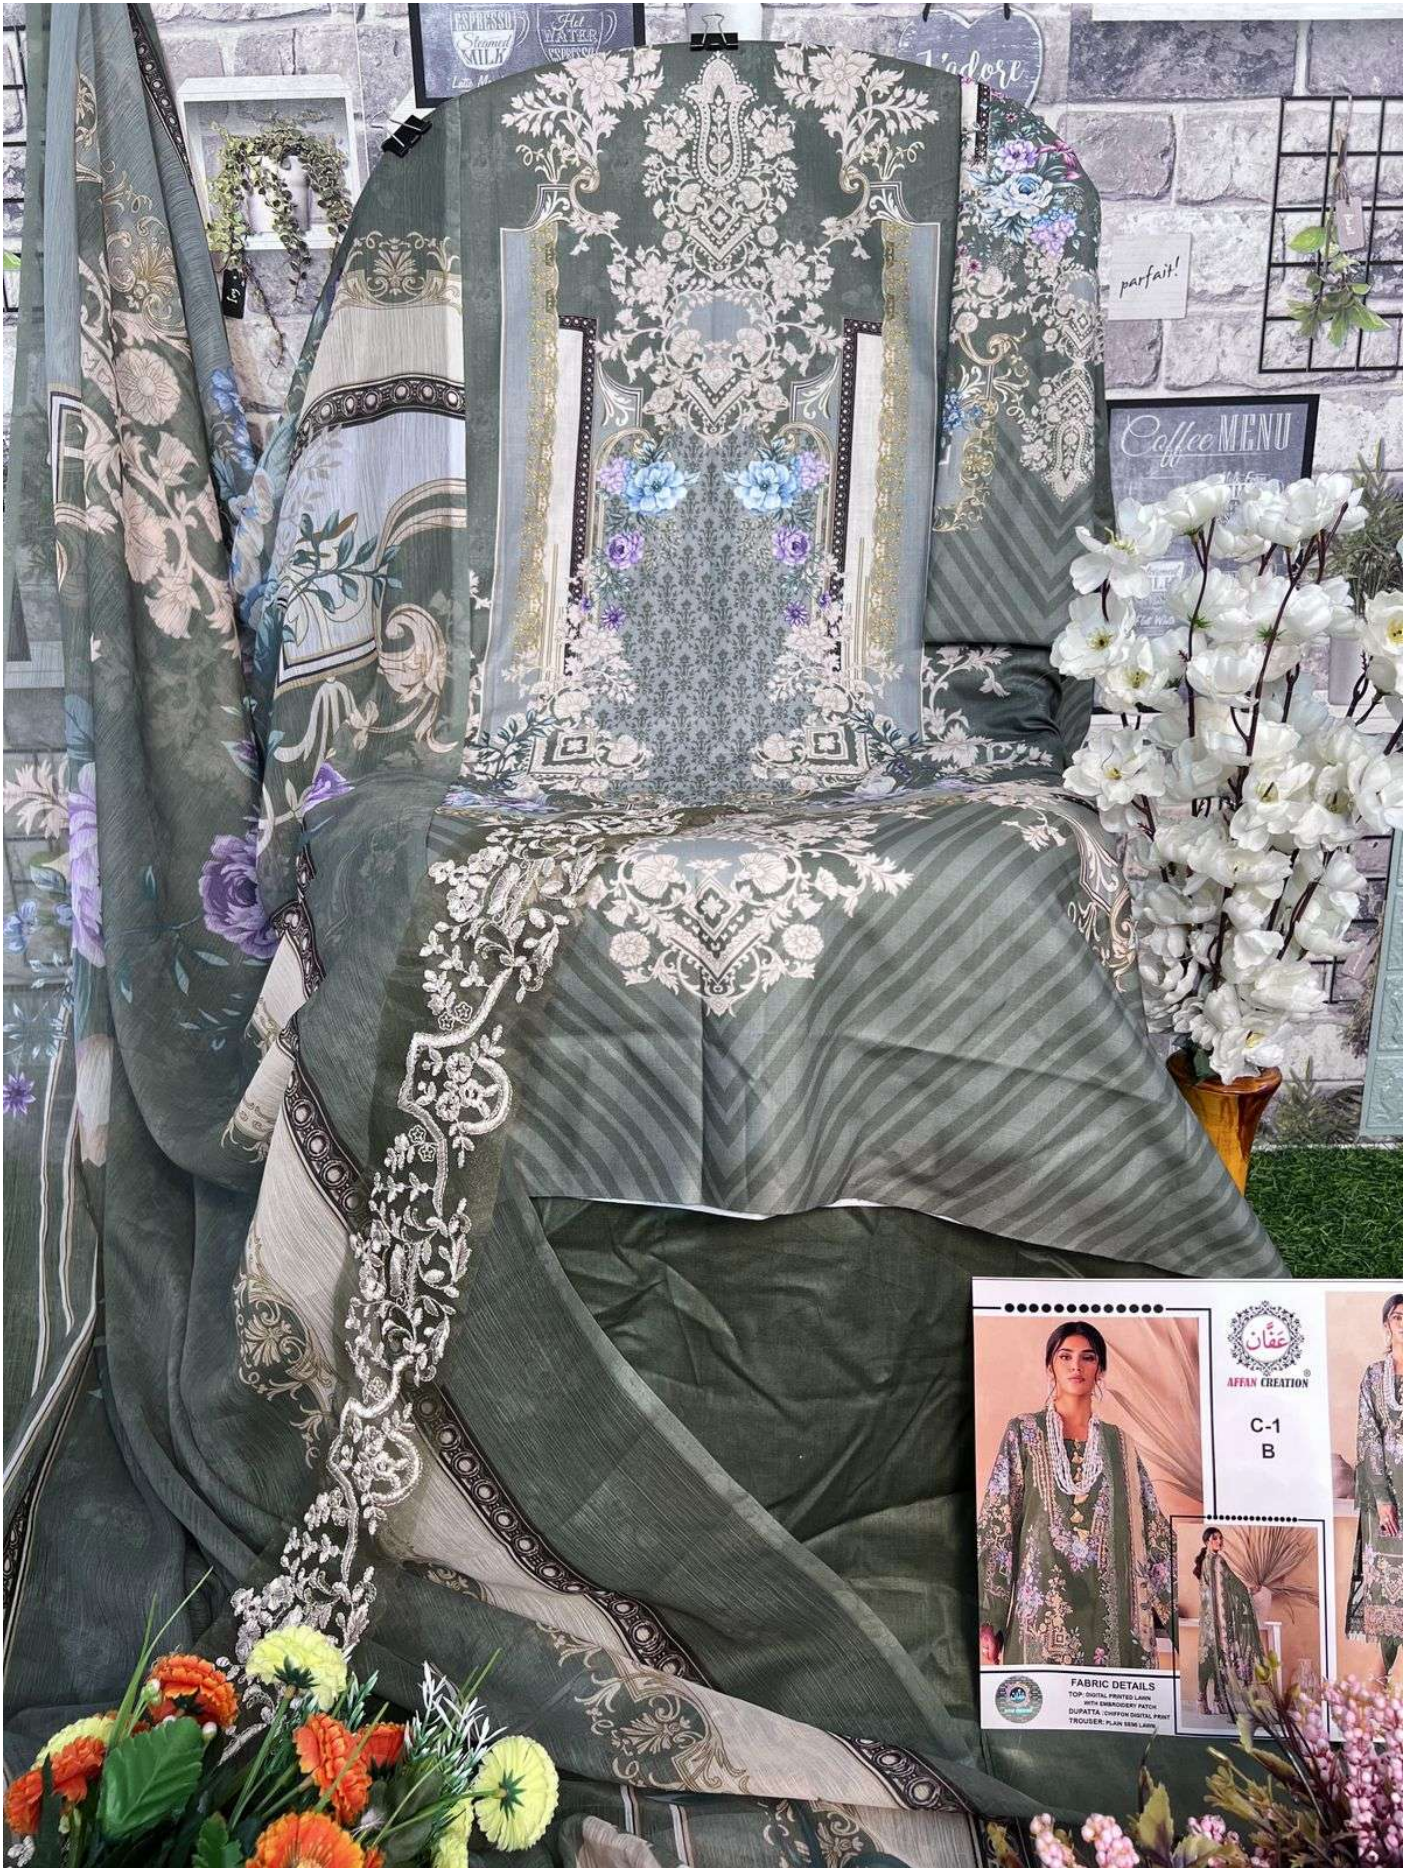

عُفَان
AFAN CREATION

C-1
B

FABRIC DETAILS
TOP: DIGITAL PRINTED LINEN
WITH EMBROIDERY PATCH
DUPATTA: LAYERED DIGITAL PRINT
TROUSER: PLAIN ESEM LAIN