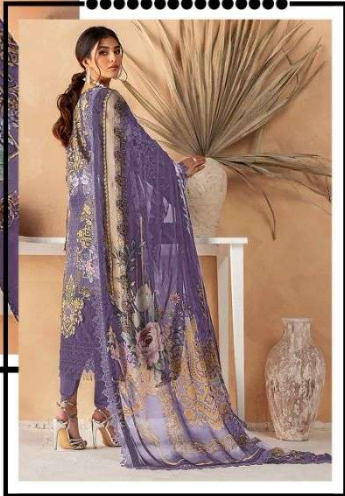

C-1
D

FABRIC DETAILS
TOP: DIGITAL PRINTED LAWN
WITH EMBROIDERY PATCH
DUPATTA : CHIFFON DIGITAL PRINT
TROUSER: PLAIN SEMI LAWN

عقّان
AFAN CREATION

C-1
C

FABRIC DETAILS

The catalog card shows a woman wearing a blue and gold embroidered dress. The card includes the brand name 'عقّان' (AFAN CREATION) and the text 'C-1 C'. There is also a section for 'FABRIC DETAILS'.

عنان
AFFAN CREATION®

C-1
D

FABRIC DETAILS
TOP: JERSEY, SHIRTED LANE
WITH EMBROIDERED PATCH
CUFFS: TAFFETA - SHIRTED DITCH, PANT
TROUSER: PINK COOL LANE

C-1
D

FABRIC DETAILS
TOP: DIGITAL PRINTED LAWN
WITH EMBROIDERY PATCH
DUPATTA : CHIFFON DIGITAL PRINT
TROUSER: PLAIN SEMI LAWN