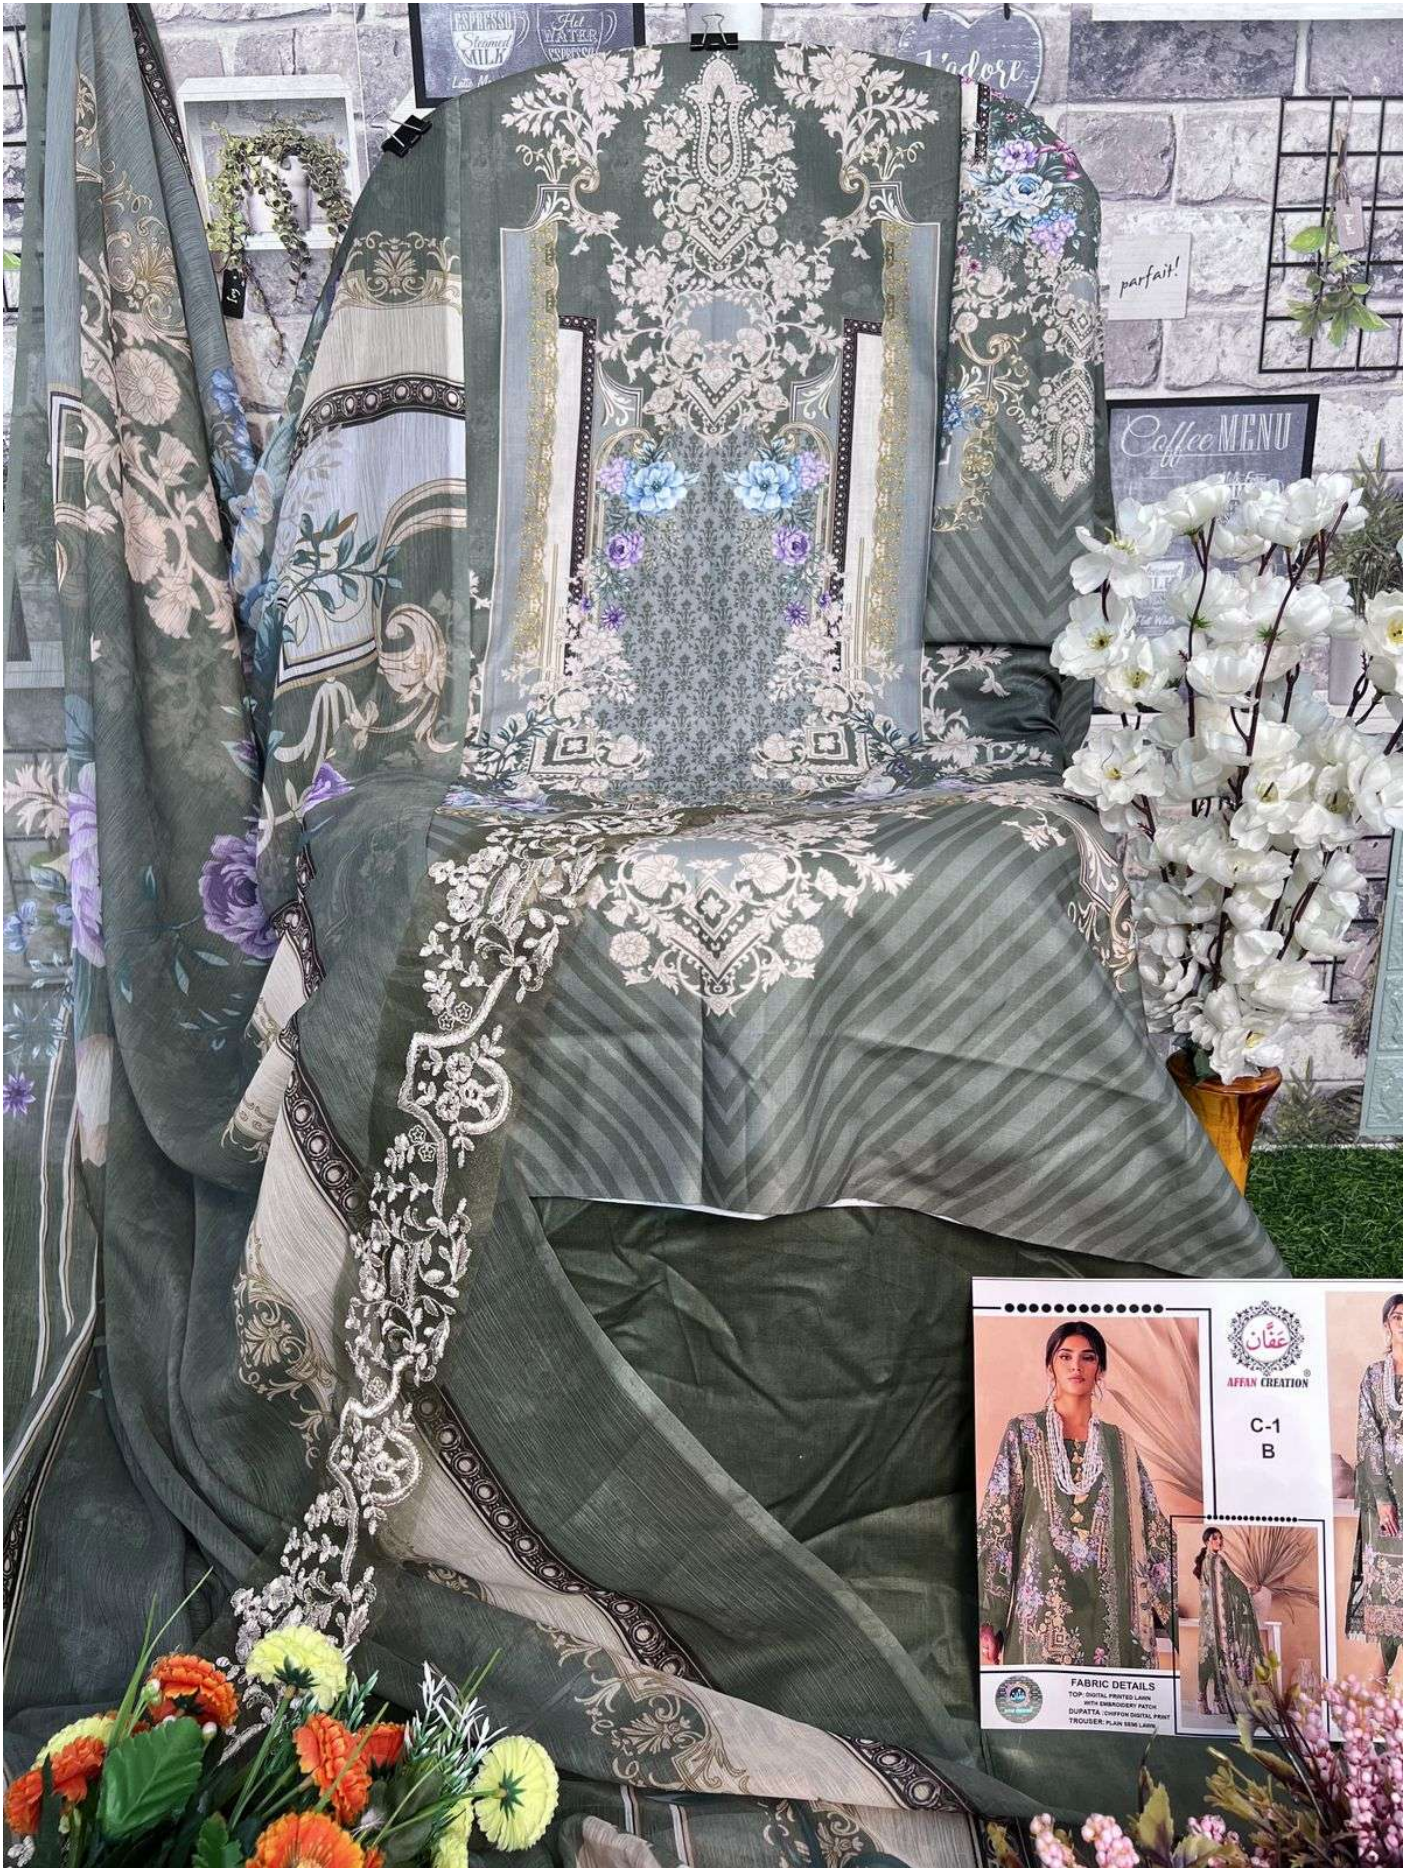

**AFFAN CREATION**®

**C-1  
B**

**FABRIC DETAILS**  
TOP: DIGITAL PRINTED LAWN  
WITH EMBROIDERY PATCH  
DUPATTA : CHIFFON DIGITAL PRINT  
TROUSER: PLAIN SEMI LAWN

عُفَان  
AFAN CREATION

C-1  
B

FABRIC DETAILS  
TOP: DIGITAL PRINTED LINEN  
WITH EMBROIDERY PATCH  
DUPATTA: 100% PURE DIGITAL PRINT  
TROUSER: PLAIN ESEM LAIN