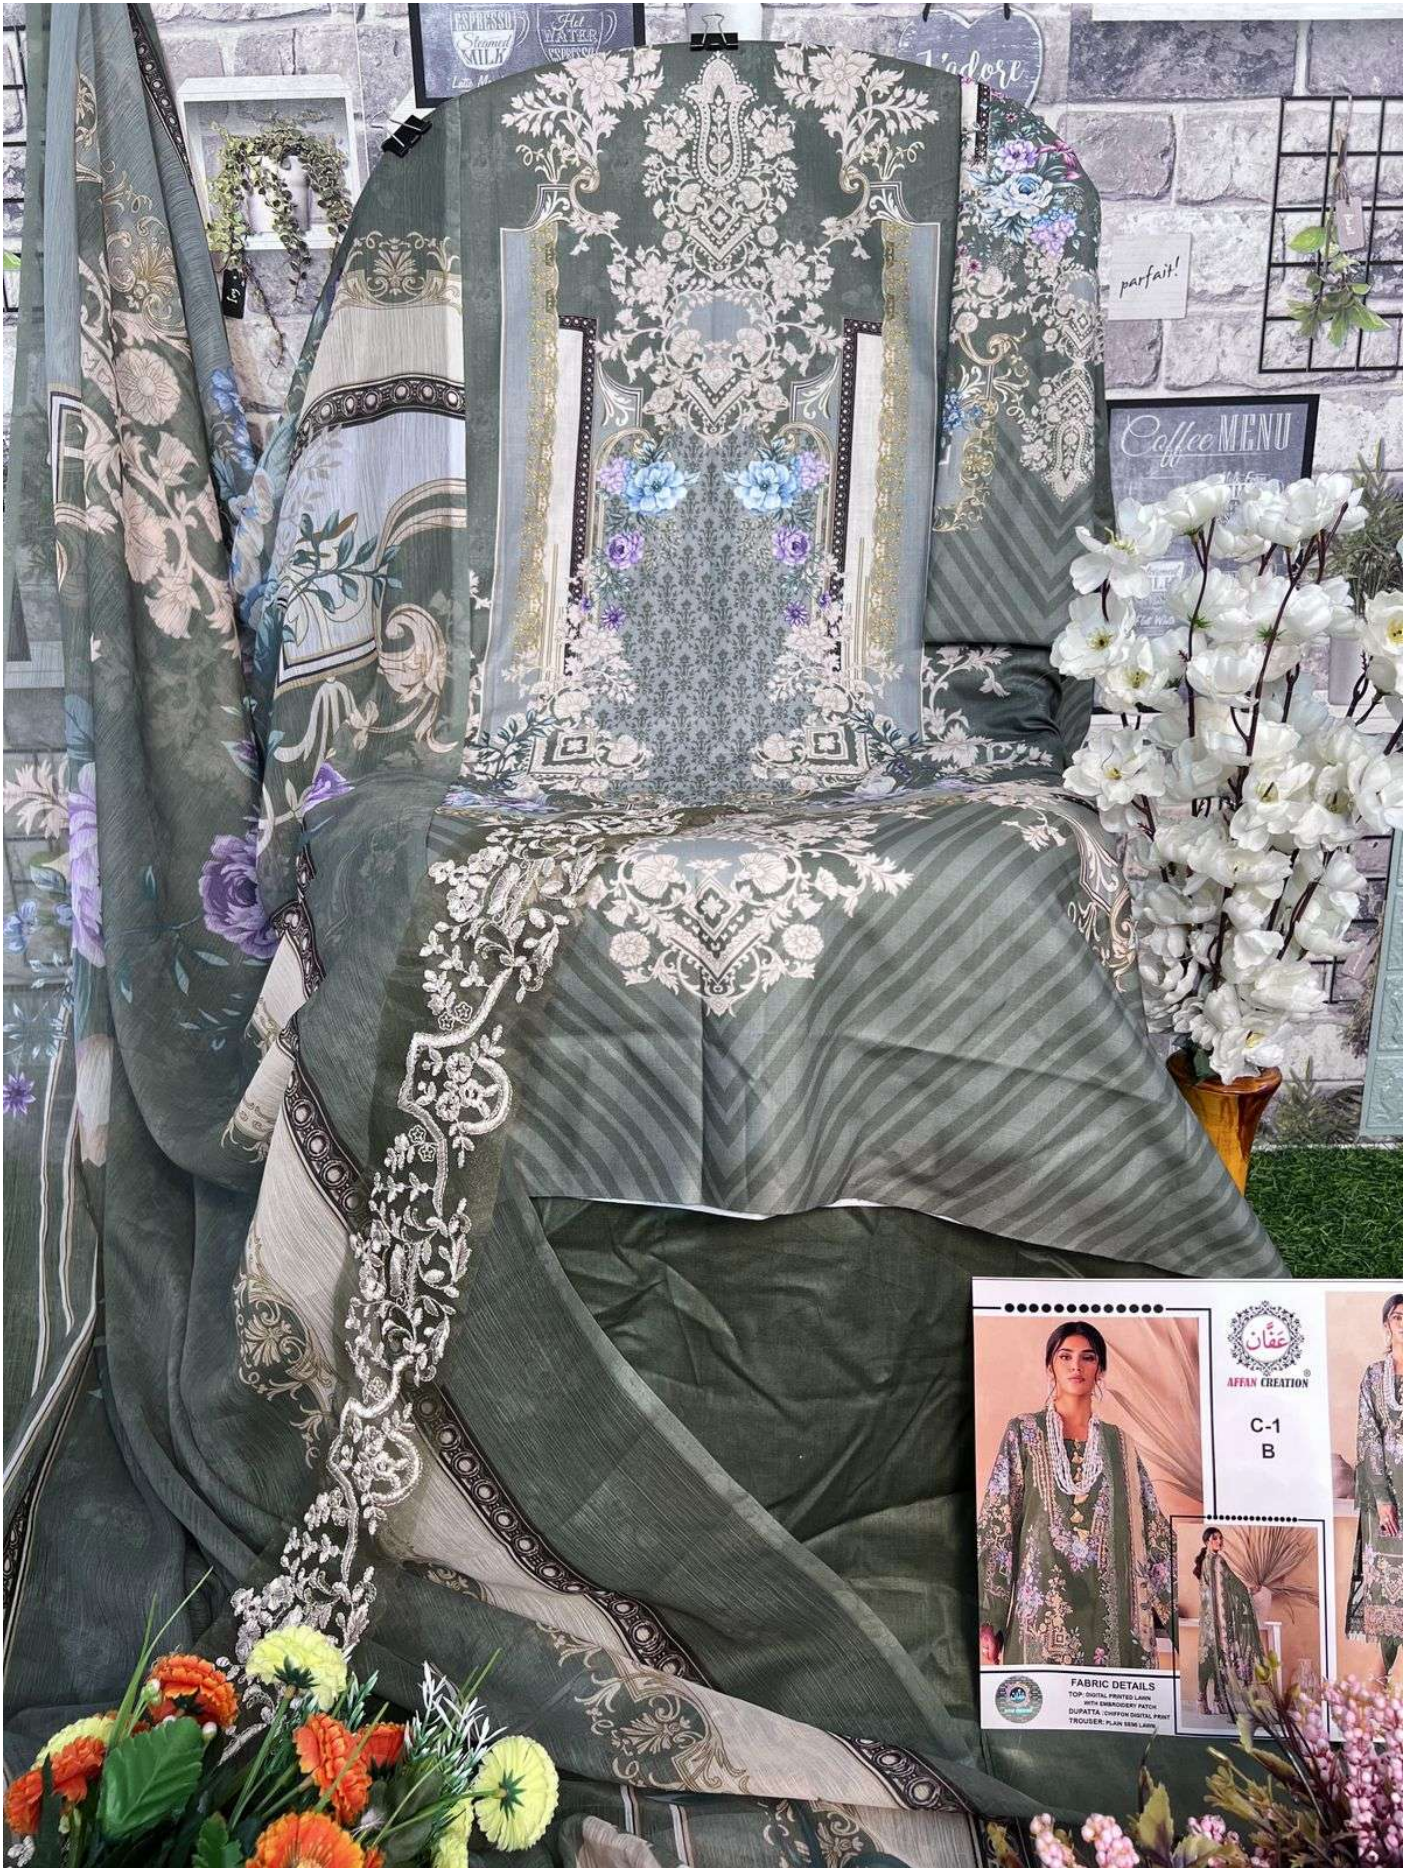

FABRIC DETAILS
TOP: DETAILED PRINTED LANE
DUPATTA: COORDINATED PRINT
TROUSERS: PLAIN DETAILED LANE

C-1
B

FABRIC DETAILS
TOP: DIGITAL PRINTED LAWN
WITH EMBROIDERY PATCH
DUPATTA : CHIFFON DIGITAL PRINT
TROUSER: PLAIN SEMI LAWN