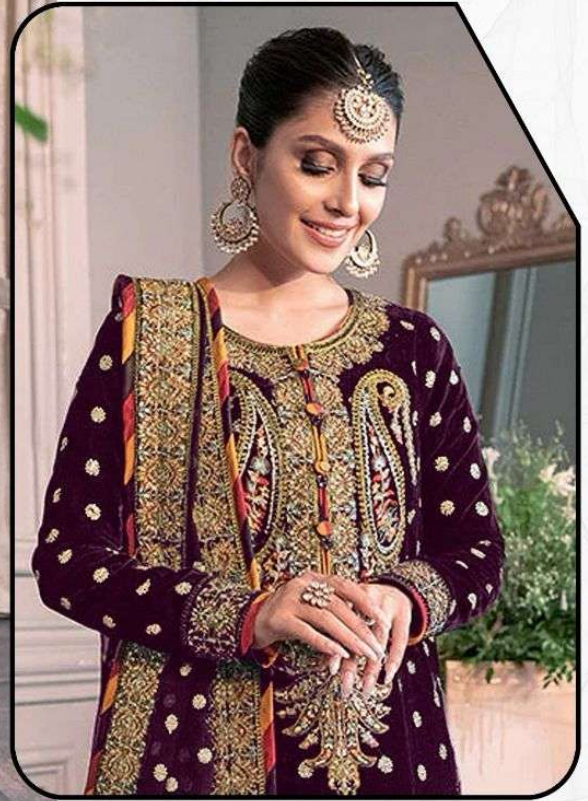

**Fepic**<sup>®</sup>

**WASHING INTRUCTIONS**

DO NOT USE ANY TYPE OF BLEACH OR STAIN REMOVING CHEMICALS  
BEFORE CUTTING / STITCHING, FABRIC SHOUD BE SOAKED BE SOAKED IN WATER  
( ALL COMPONENTS SEPARATELY ) FOR 15 MINUTES