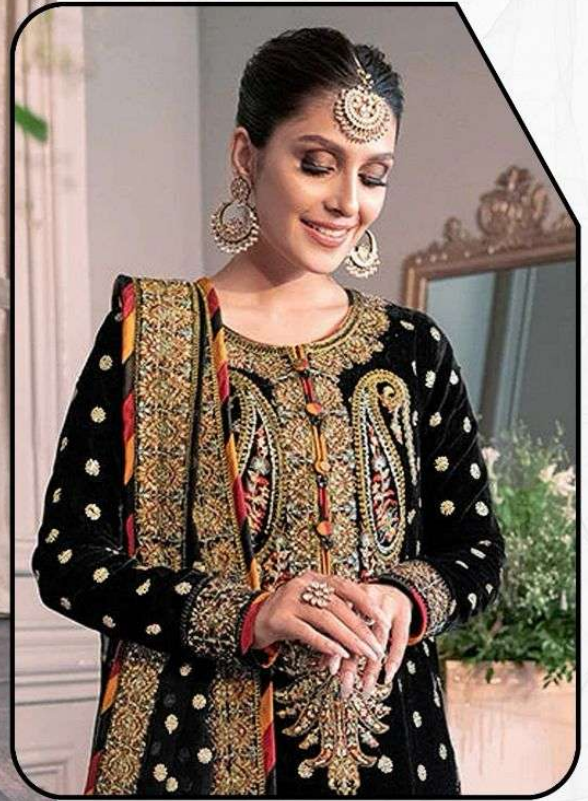

Fepic®

WASHING INTRUCTIONS

DO NOT USE ANY TYPE OF BLEACH OR STAIN REMOVING CHEMICALS
BEFORE CUTTING / STITCHING, FABRIC SHOULD BE SOAKED IN WATER
(ALL COMPONENTS SEPARATELY) FOR 15 MINUTES

DO NOT KEEP WET FABRIC IN TWISTED FORM IN ORDER TO AVOID COPY MARKS |

WASH COLOURED AND WHITE FABRICS SEPARATELY
IRON CLOTHES AT MODERATE TEMPERATURE | DO NOT DRY FABRIC IN DIRECT SUNLIGHT
(EXTRA LACES, HANGINGS AND ACCESSORIES ARE NOT INDUDED)

V-17033