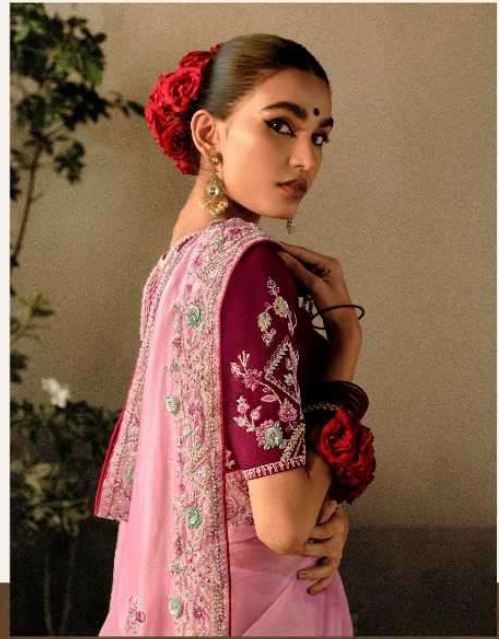

KIMORA®

KS 5310

TIMELESS FASHION