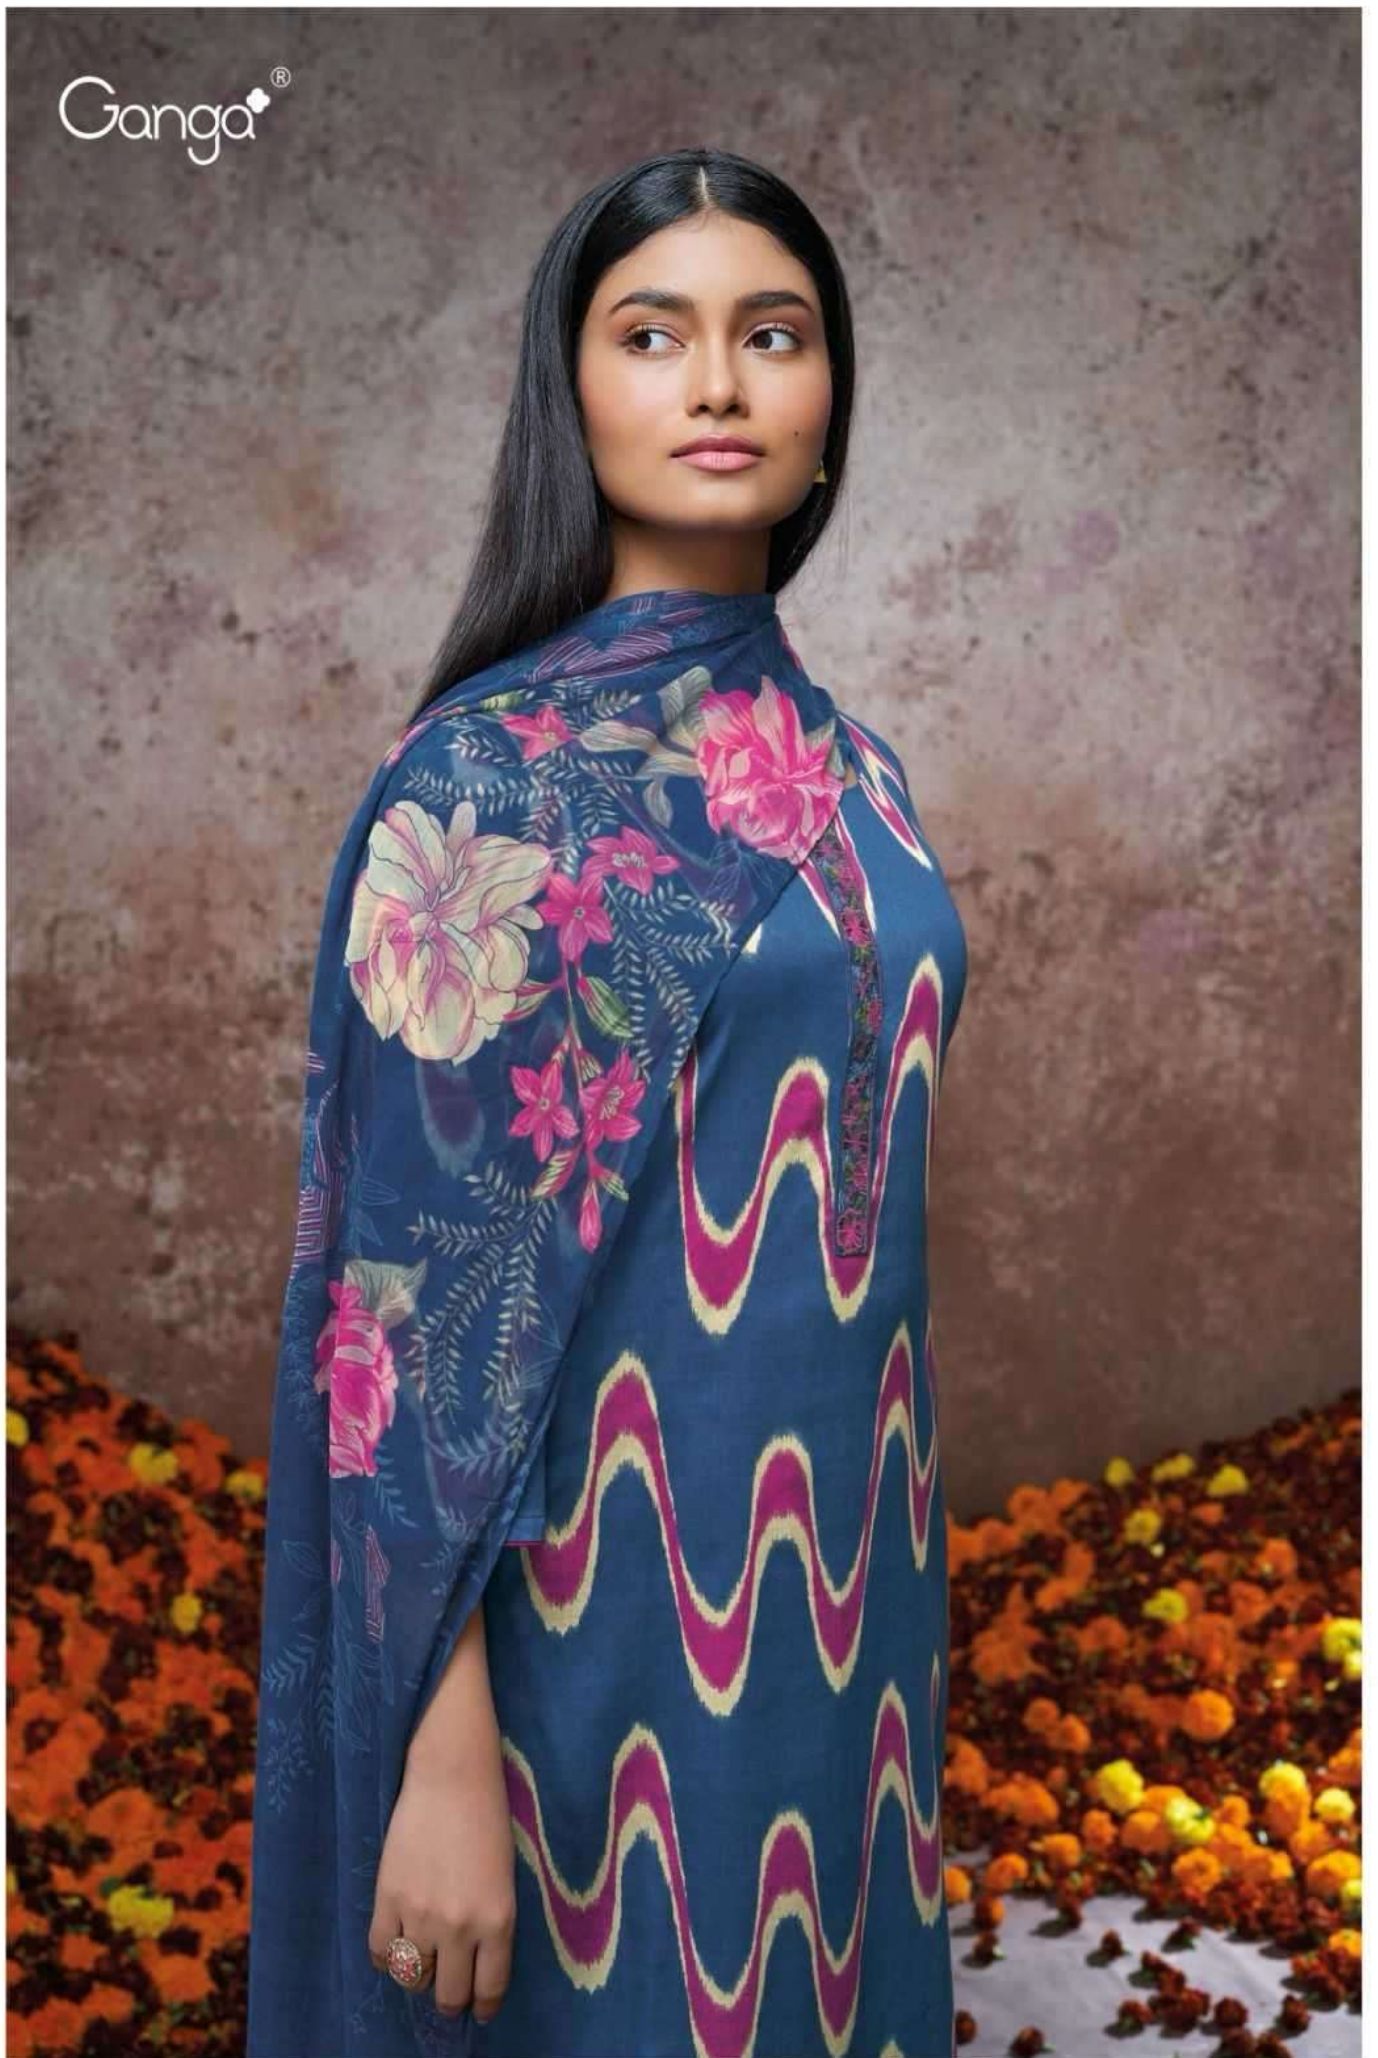

Ganga®

Ganga®

S2115-B

PRODUCT NAME	<b>SALLIE</b>
D.NO.	S2115
DESCRIPTION	<p><b>TOP</b> PREMIUM COTTON SILK PRINTED WITH NECK PLACKET AND EMBROIDERY AND SOLID BORDER</p> <p><b>BOTTOM</b> PREMIUM COTTON SILK SOLID COLOUR</p> <p><b>DUPATTA</b> PURE CHIFFON PRINTED</p>
HSN CODE	<b>520851</b>
WHOLESALE PRICE	<b>1525/- EACH+GST(EXTRA)</b>