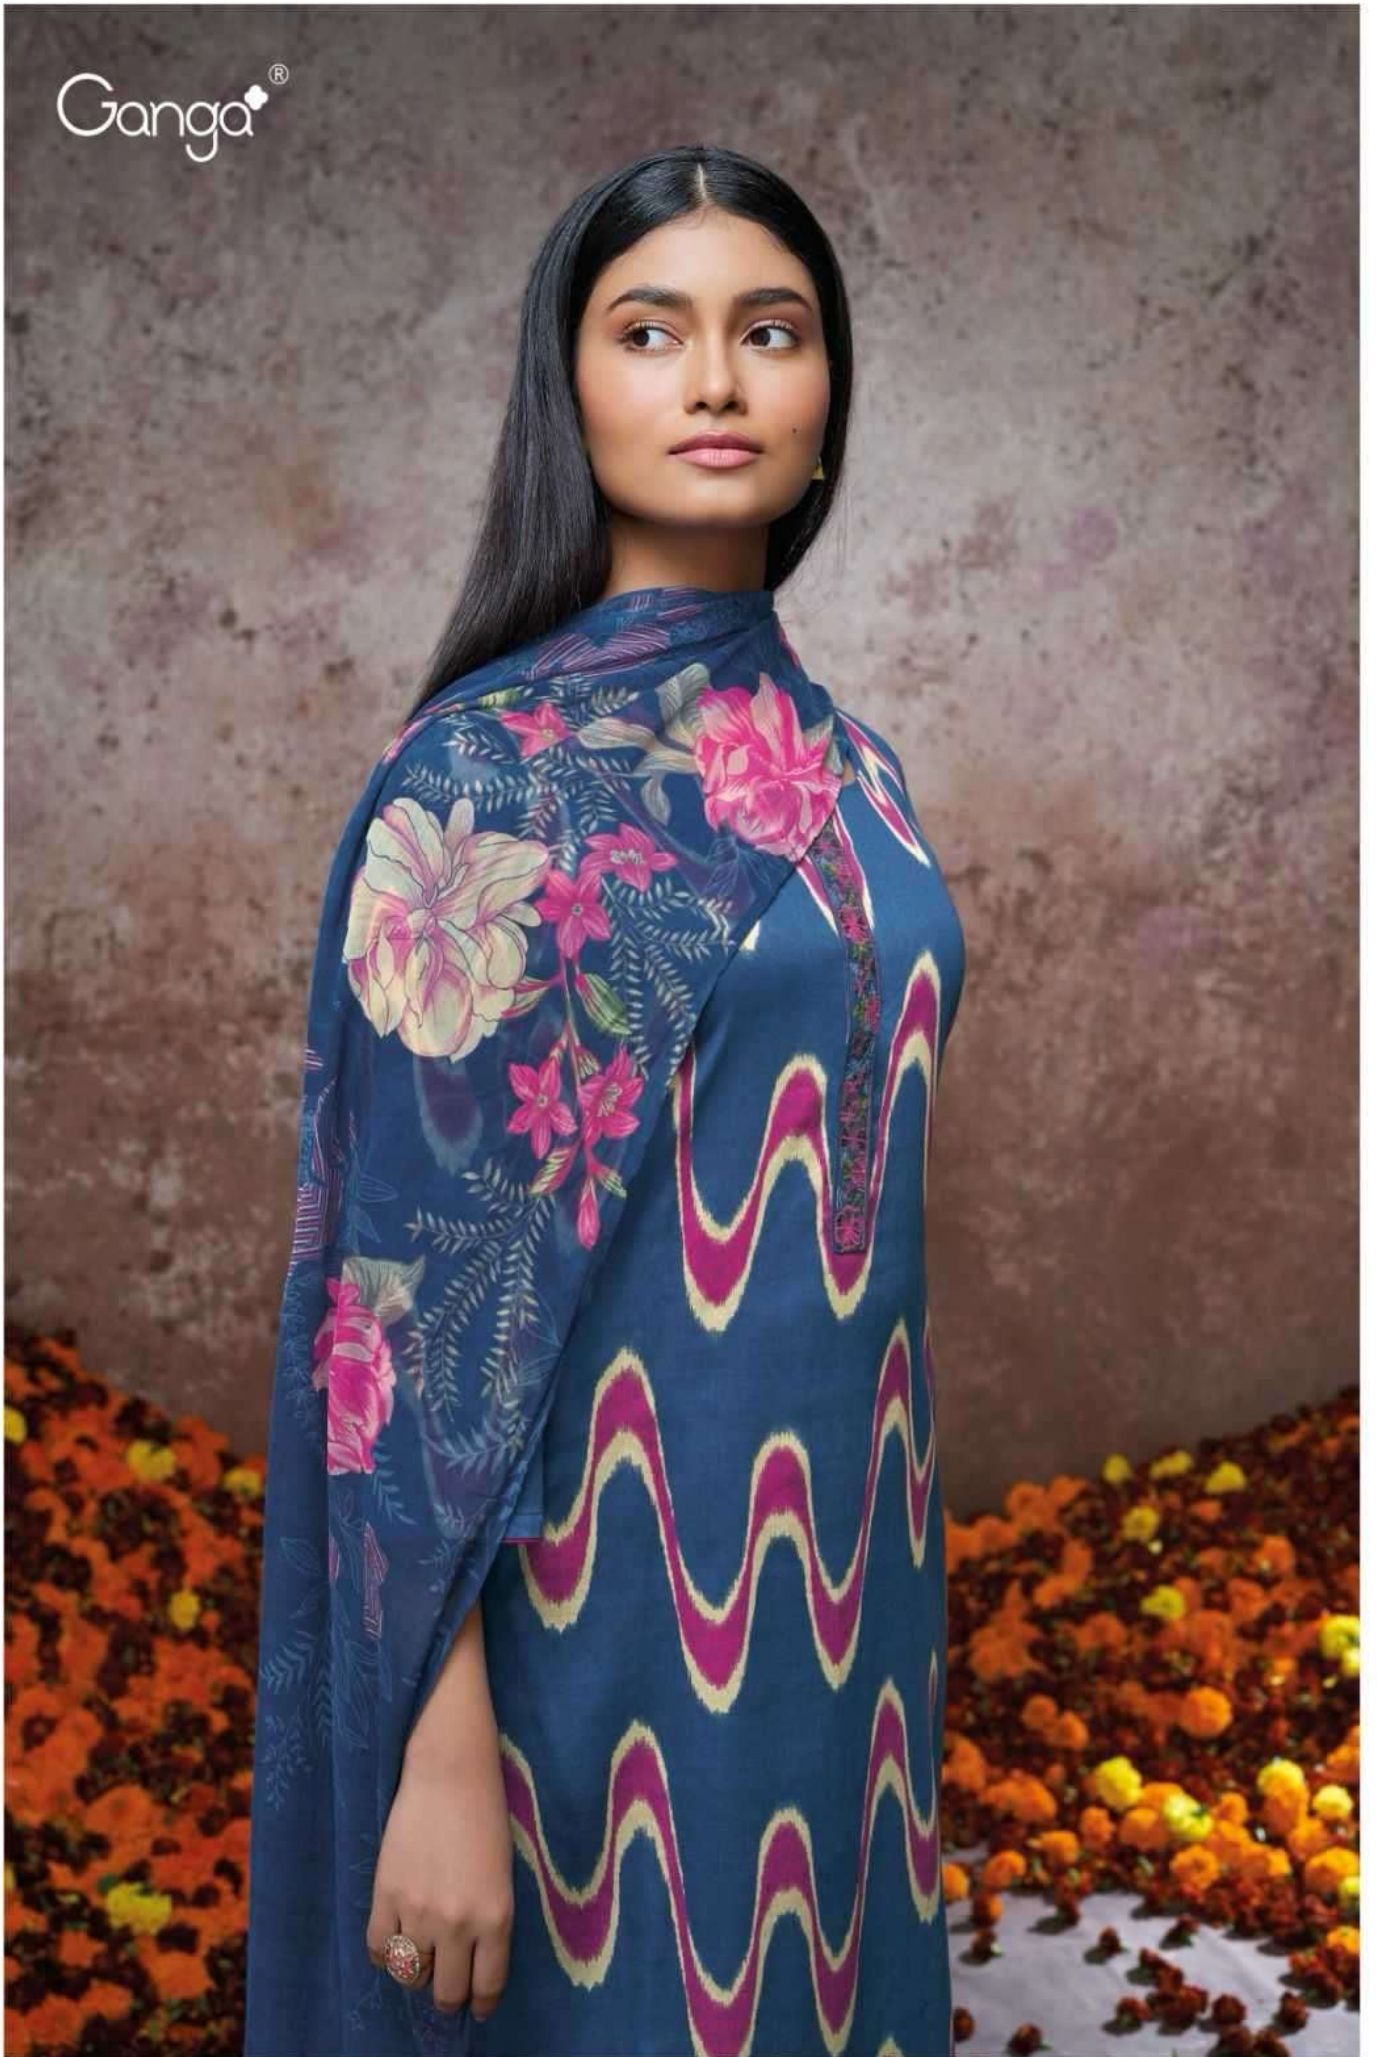

Ganga®

Ganga®

S2115-B

PRODUCT NAME	<b>SALLIE</b>
D.NO.	S2115
DESCRIPTION	<p><b>TOP</b> PREMIUM COTTON SILK PRINTED WITH NECK PLACKET AND EMBROIDERY AND SOLID BORDER</p> <p><b>BOTTOM</b> PREMIUM COTTON SILK SOLID COLOUR</p> <p><b>DUPATTA</b> PURE CHIFFON PRINTED</p>
HSN CODE	<b>520851</b>
WHOLESALE PRICE	<b>1525/- EACH+GST(EXTRA)</b>