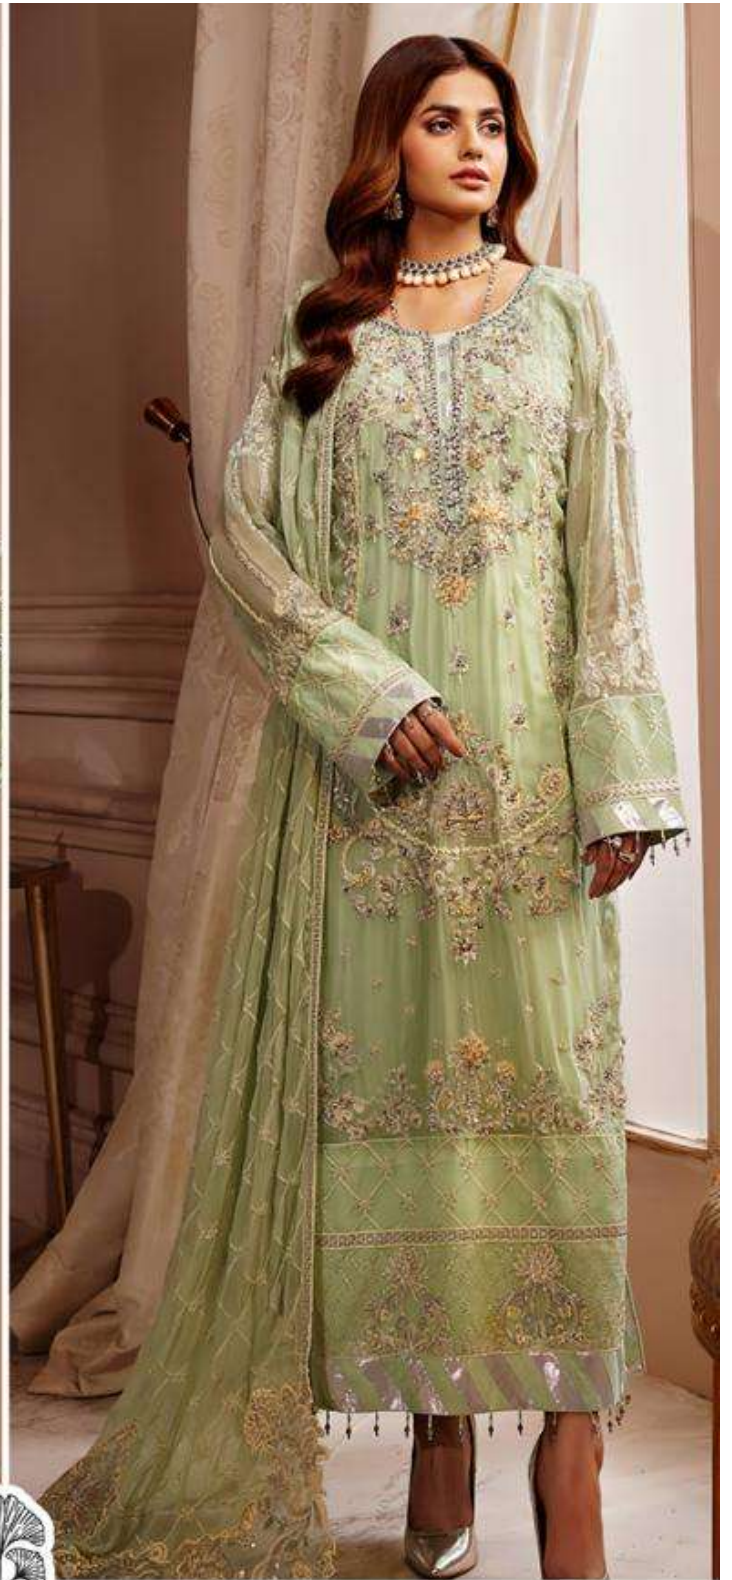

Aadab
Vol-1

ZAHA

D.No.10203

TOP Faux Georgette
with Embroidery

BOTTOM-INNER Dull santoon

DUPATTA Nazmin with
Embroidery

Aadab
Vol-1

ZAHA

D.No.10204

TOP Faux Georgette
with Embroidery

BOTTOM-INNER Dull santoon

DUPATTA Nazmin with
Embroidery

Aadab
Vol-1

ZAHA

D.No.10203

TOP Faux Georgette
with Embroidery

BOTTOM-INNER Dull santoon

DUPATTA Nazmin with
Embroidery

Aadab
Vol-1

ZAHA

D.No.10205

TOP Faux Georgette
with Embroidery

BOTTOM-INNER Dull santoon

DUPATTA Nazmin with
Embroidery

ZAHA

Aadab

Vol-1

TOP Faux Georgette
with Embroidery

BOTTOM-INNER
Dull santoon

DUPATTA Nazmin with
Embroidery

10203

10204