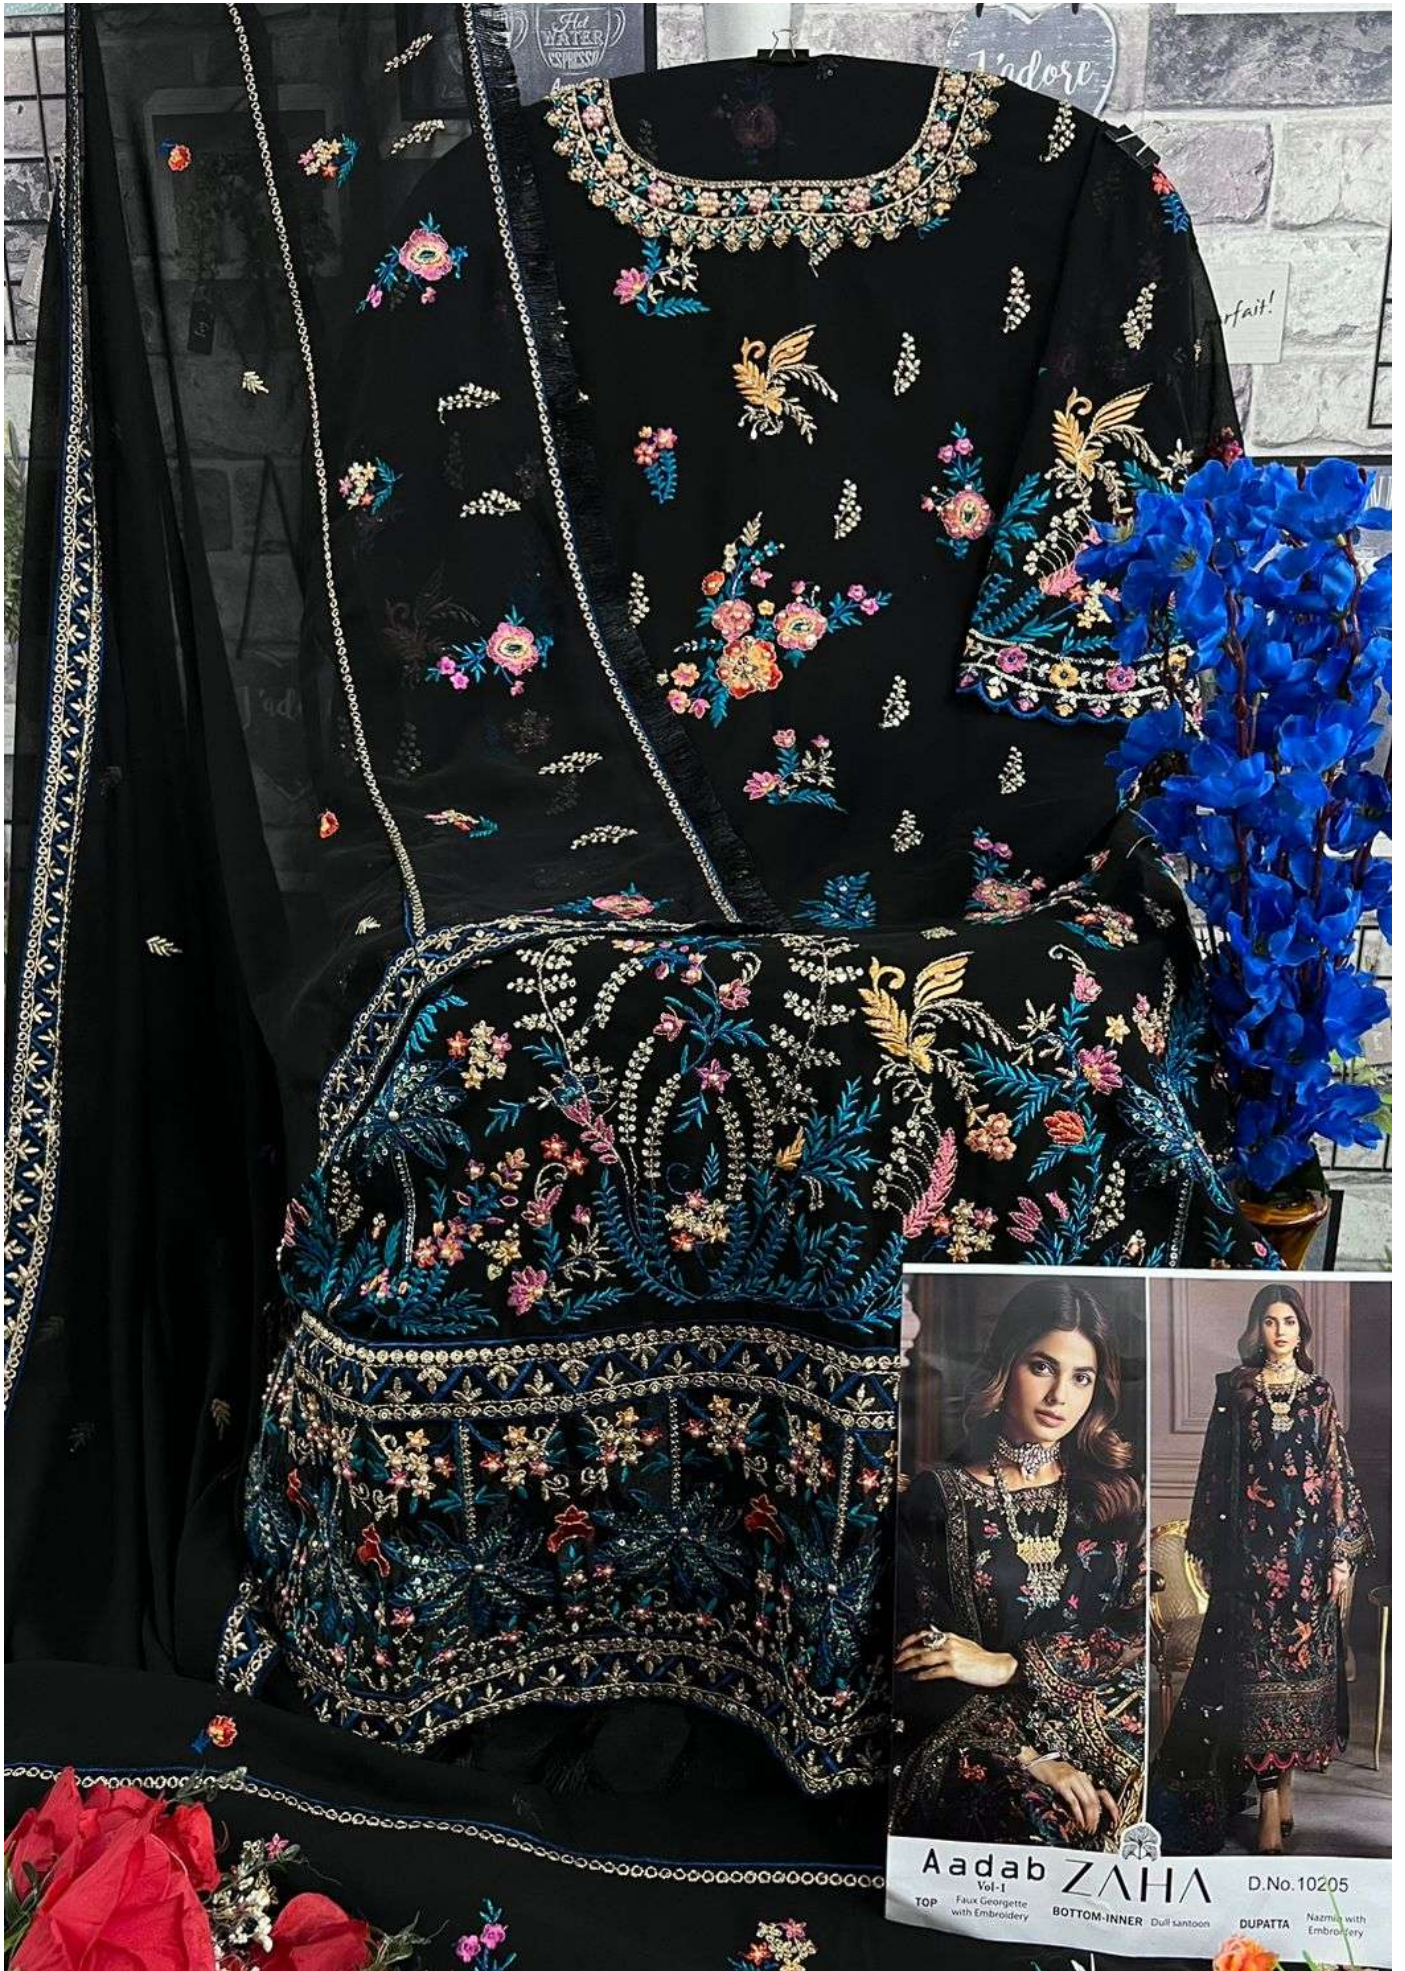

Aadab ZAHRA D.No.10204
Vol-1
TOP: Faux Georgette with Embroidery   BOTTOM-INNER: Nazmin with Embroidery   DUPATA: Nazmin with Embroidery