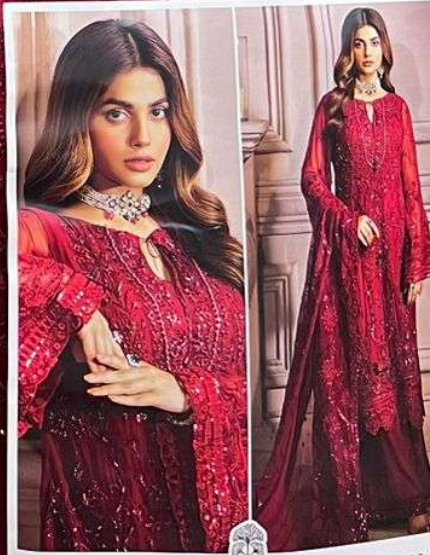

Aadab
Vol-1

ZAHA

D.No.10203

TOP Faux Georgette
with Embroidery

BOTTOM-INNER Dull santoon

DUPATTA Nazmin with
Embroidery

Aadab
Vol-1

ZAHA

ZAHA

Aadab

Vol-1

TOP Faux Georgette
with Embroidery

BOTTOM-INNER
Dull santoon

DUPATTA Nazmin with
Embroidery

10203

10204

10205

Aadab ZAHRA D.No.10204
Vol-1
TOP: Faux Georgette with Embroidery BOTTOM-INNER: Nazmin with Embroidery DUPATA: Nazmin with Embroidery

Aadab Vol-1 **ZAHA** D.No.10205
TOP Faux Georgette with Embroidery BOTTOM-INNER Dull santoon DUPATTA Nazmi with Embroidery