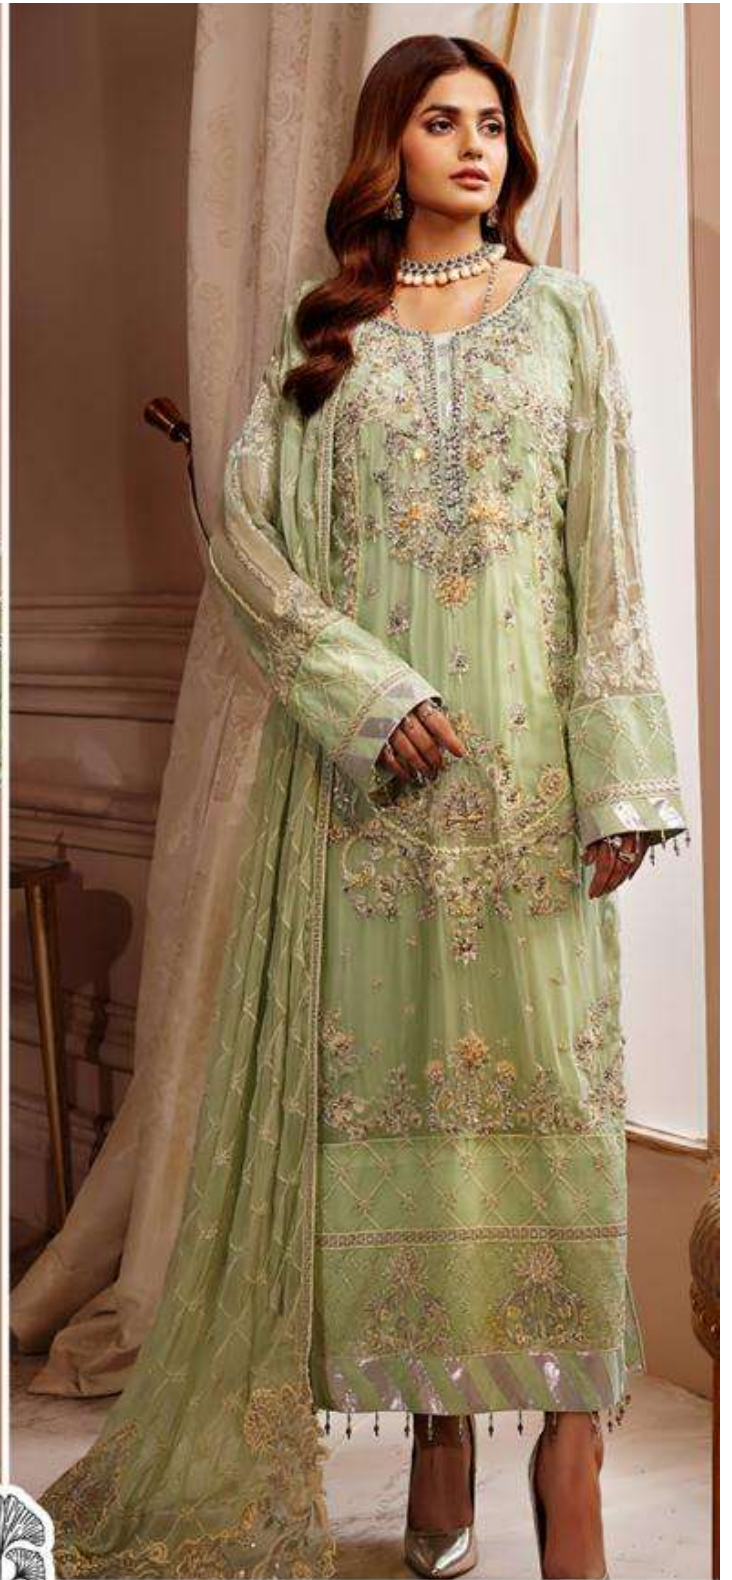

Aadab
Vol-1

ZAHA

D.No.10203

TOP Faux Georgette
with Embroidery

BOTTOM-INNER Dull santoon

DUPATTA Nazmin with
Embroidery

Aadab
Vol-1

ZAHA

D.No.10204

TOP Faux Georgette
with Embroidery

BOTTOM-INNER Dull santoon

DUPATTA Nazmin with
Embroidery

Aadab
Vol-1

ZAHA

D.No.10203

TOP Faux Georgette
with Embroidery

BOTTOM-INNER Dull santoon

DUPATTA Nazmin with
Embroidery

Aadab
Vol-1

ZAHA

D.No.10205

TOP Faux Georgette
with Embroidery

BOTTOM-INNER Dull santoon

DUPATTA Nazmin with
Embroidery

ZAHA

Aadab

Vol-1

TOP Faux Georgette
with Embroidery

BOTTOM-INNER
Dull santoon

DUPATTA

Nazmin with
Embroidery

10203