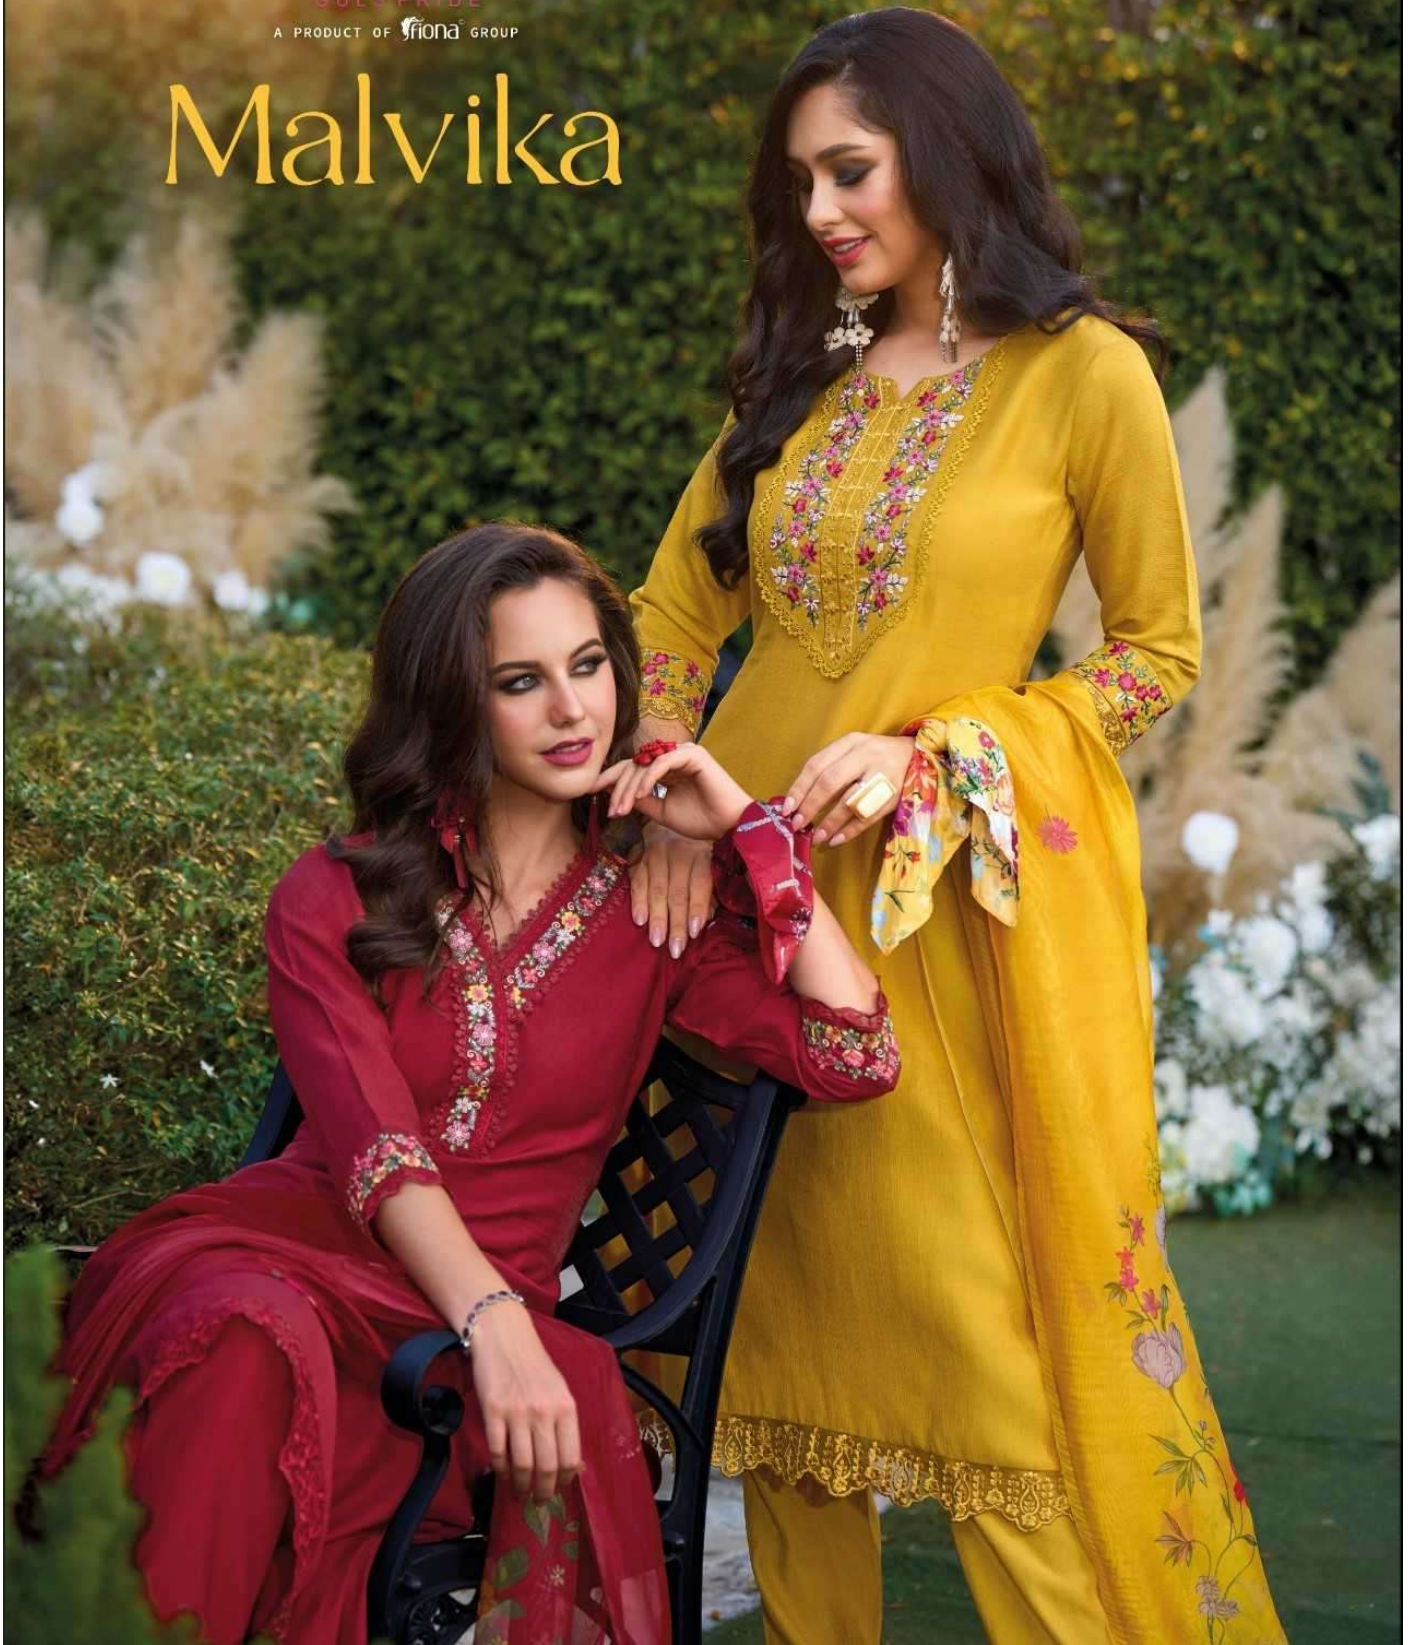

LILY&LALI®

GULSPRIDE

A PRODUCT OF *friona* GROUP

Malvika