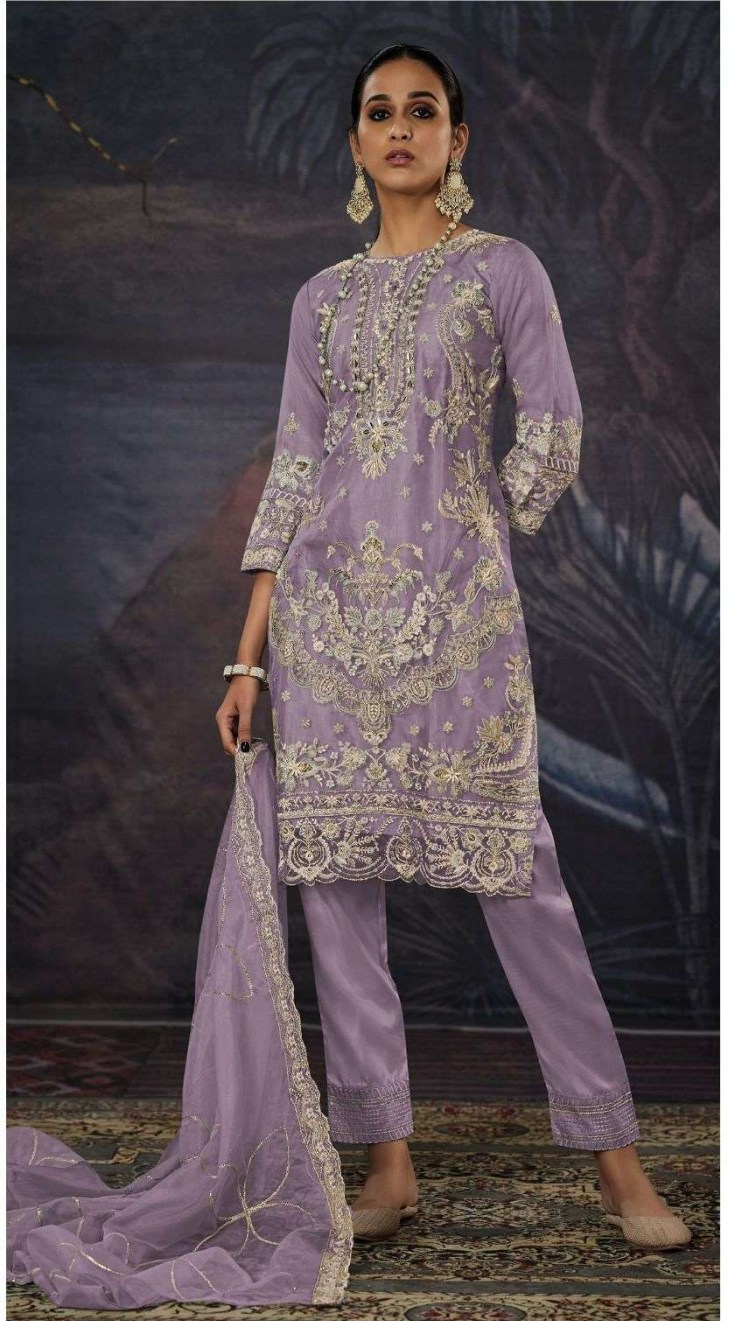

D-2064 D

- TOP:** Organza With Embroidery
- BOTTOM /INNER:** Santoon
- DUPATTA:** Organza With Embroidery

D-2064 C

TOP: Organza With Embroidery

**BOTTOM
/INNER:** Santoon

DUPATTA: Organza With Embroidery

TOP: Organza With Embroidery

**BOTTOM
/INNER:** Santoon

DUPATTA: Organza With Embroidery

2064-A

2064-B

2064-C

2064-D

D-2064 D

- TOP:** Organza With Embroidery
- BOTTOM
/INNER:** Santoon
- DUPATTA:** Organza With Embroidery

FOR: Kurta With Embroidery
BOTTOM: Saroon
MATERIAL: Organza
DURATA: Organza With Embroidery

D-2064 B

- TOP:** Organza With Embroidery
- BOTTOM**
/INNER: Santoon
- DUPATTA:** Organza With Embroidery

D-2064 A