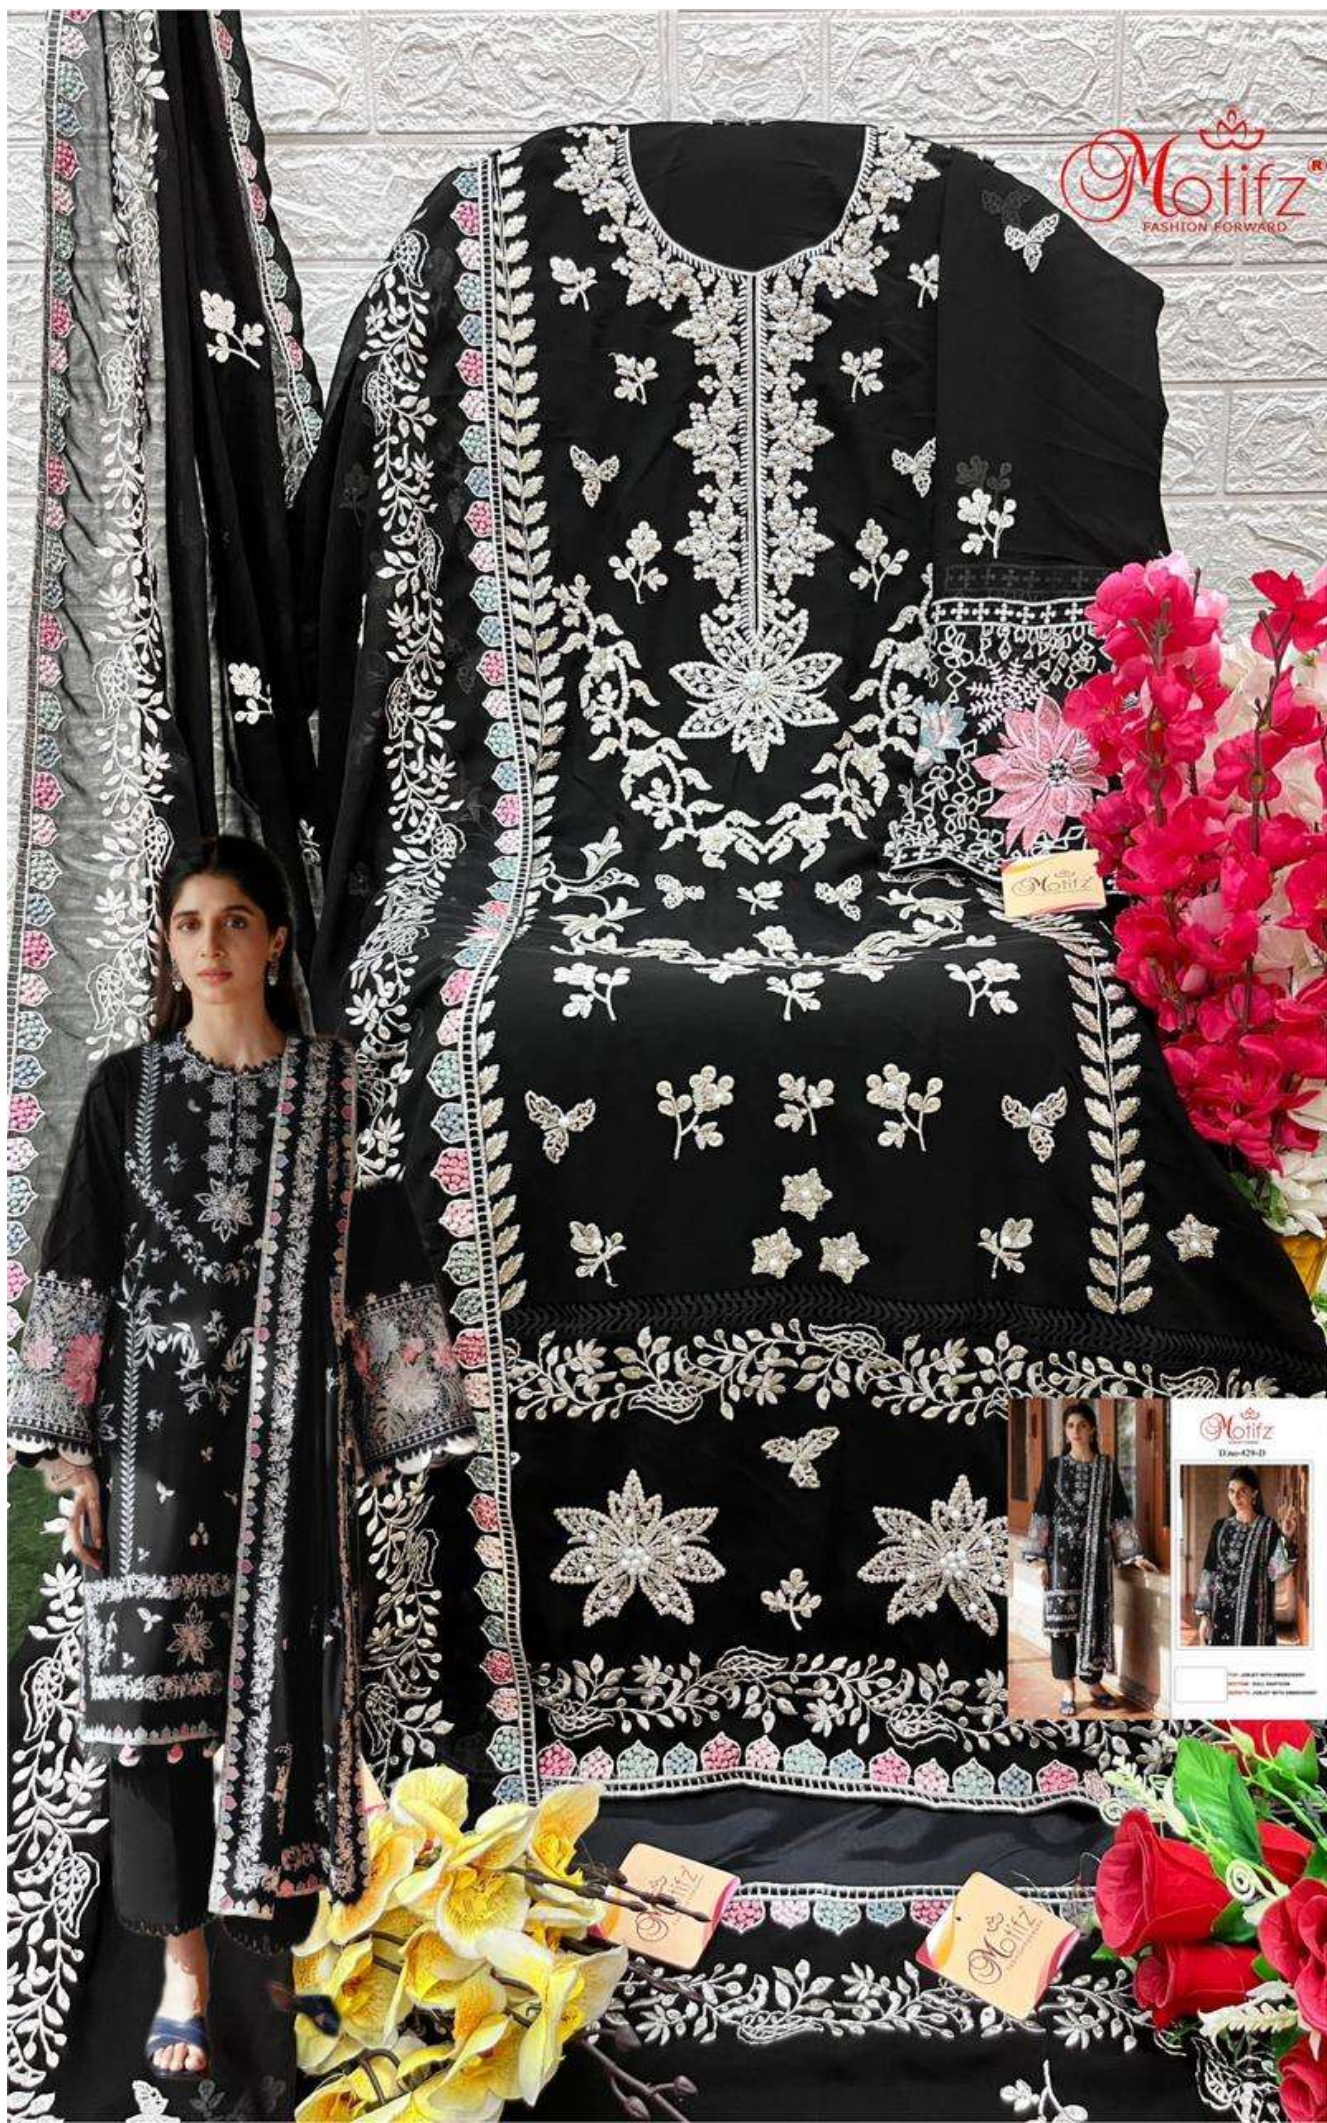

Motifz

Motifz<sup>®</sup>  
FASHION FORWARD

Motifz<sup>®</sup>  
D.no-429-C

Color: Dark Purple  
Fabric: Cotton  
Length: Full Length

**Motifz**  
FASHION FORWARD

D.no-429-D

**TOP- JORJET WITH EMBROIDERY**

**BOTTOM- DULL SANTOON**

**DUPATTA- JORJET WITH EMBROIDERY**

**Motifz**  
FASHION FORWARD

D.no-429-C

**TOP- JORJET WITH EMBROIDERY**

**BOTTOM- DULL SANTOON**

**DUPATTA- JORJET WITH EMBROIDERY**

**Motifz**  
FASHION FORWARD

D.no-429-B

**TOP- JORJET WITH EMBROIDERY**

**BOTTOM- DULL SANTOON**

**DUPATTA- JORJET WITH EMBROIDERY**

**Motifz**  
FASHION FORWARD

D.no-429-E

**TOP- JORJET WITH EMBROIDERY**

**BOTTOM- DULL SANTOON**

**DUPATTA- JORJET WITH EMBROIDERY**

**TOP- JORJET WITH EMBROIDERY**

**BOTTOM- DULL SANTOON**

**DUPATTA- JORJET WITH EMBROIDERY**

**D.no-429-B**

**D.no-429-C**

**D.no-429-D**

**D.no-429-E**

Motifz  
FASHION FORWARD