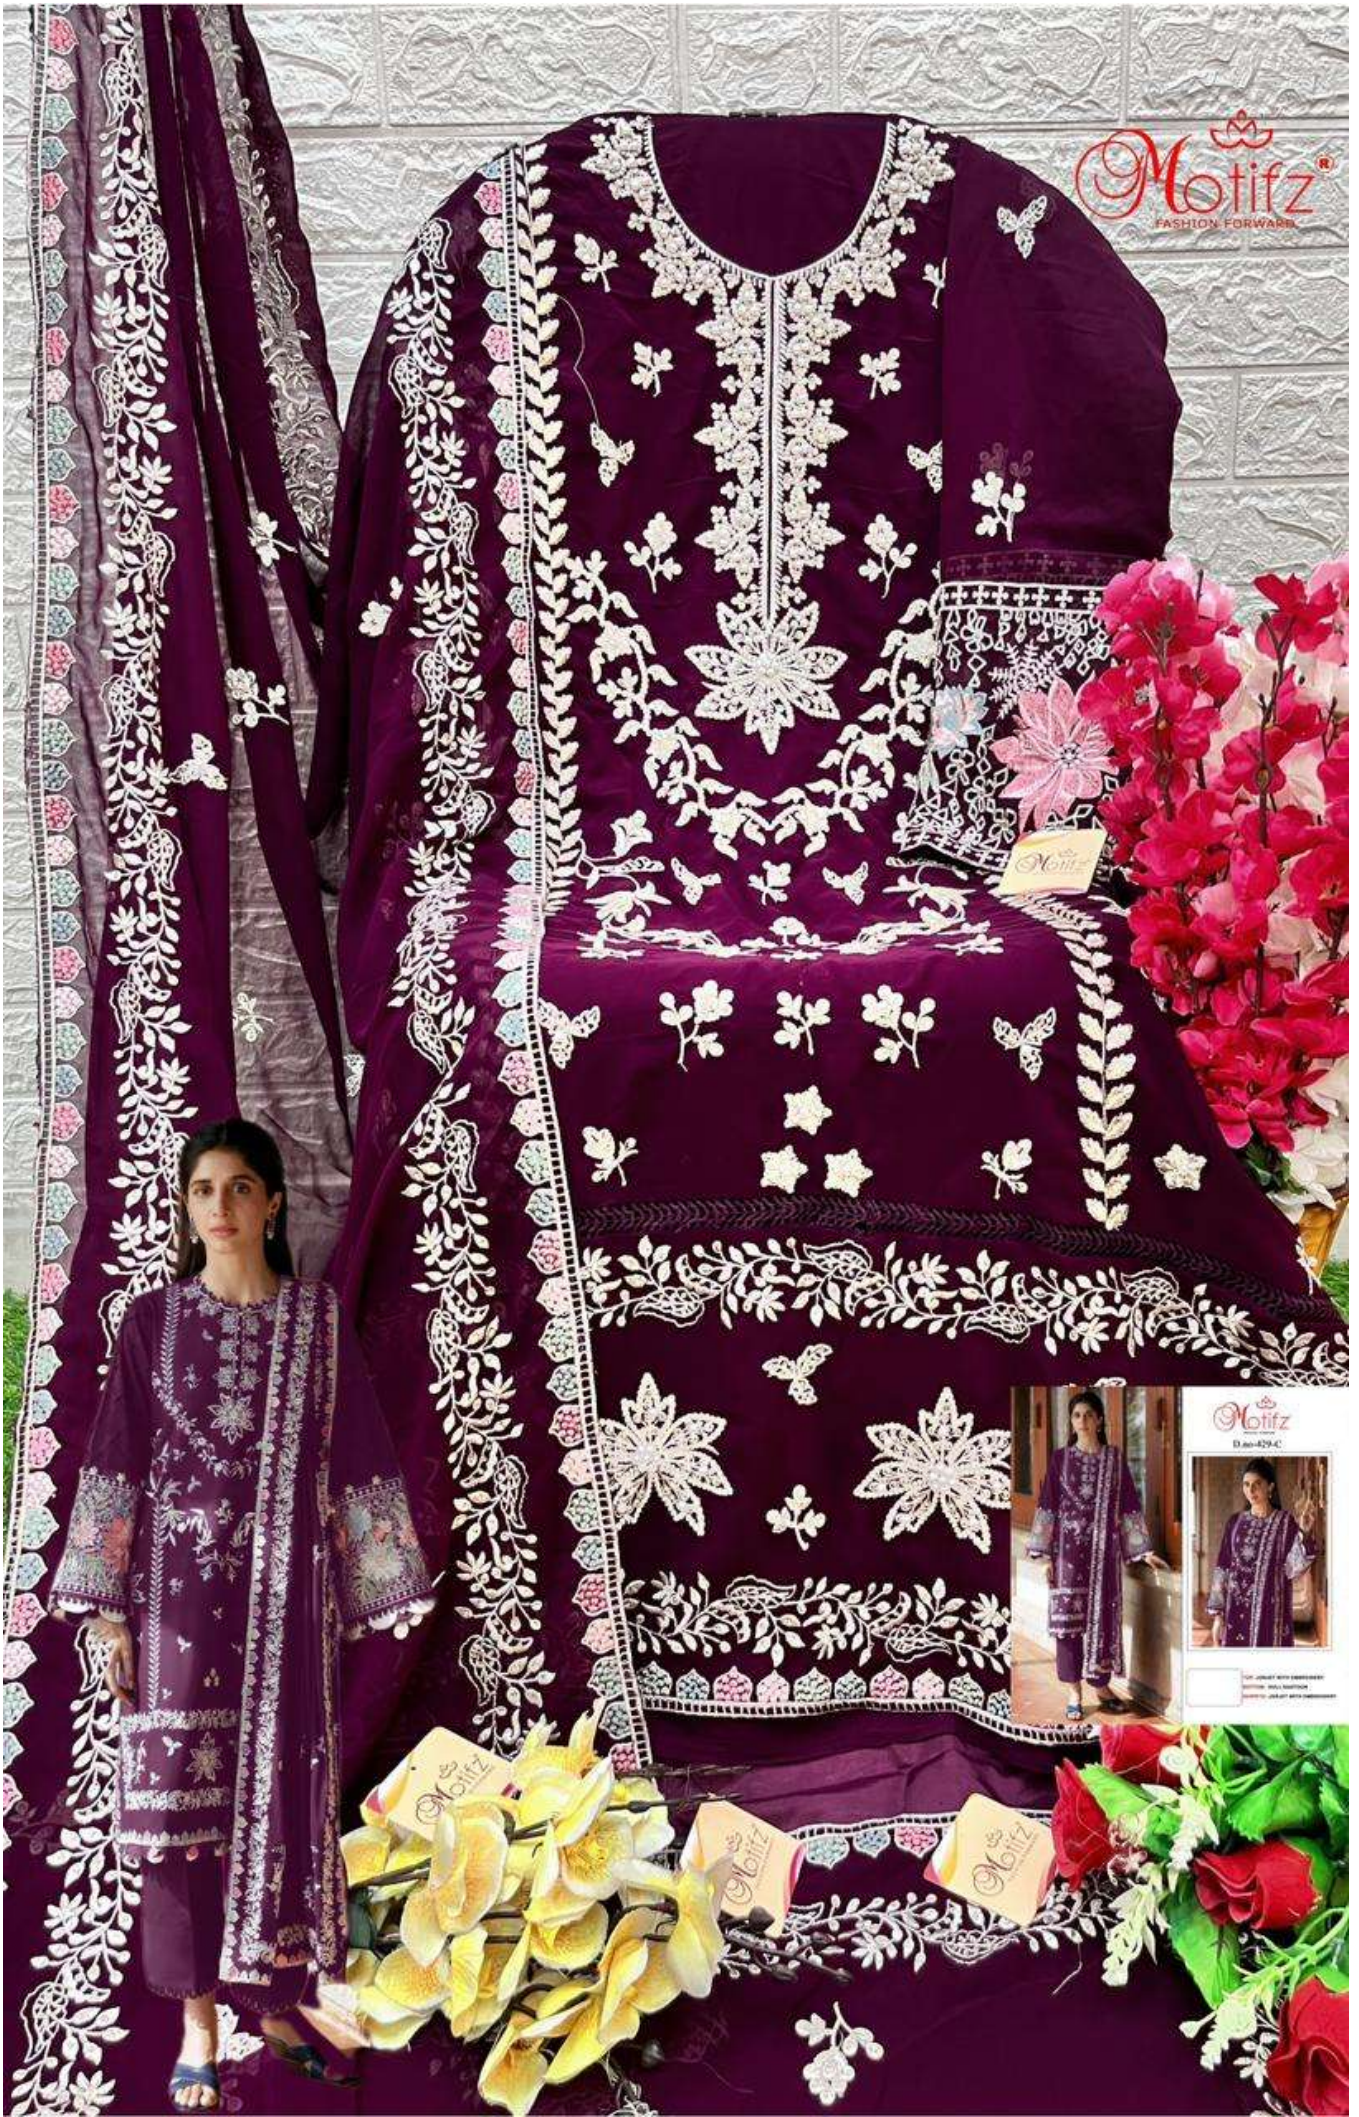

Motifz®
FASHION FORWARD

Motifz®
D.no-429-C