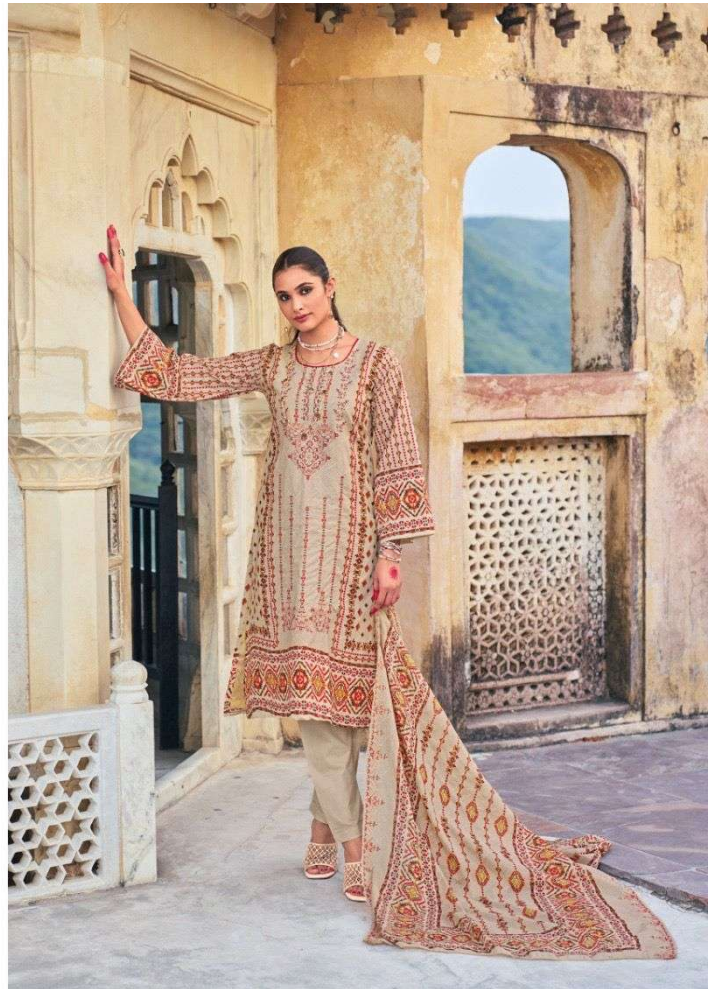

Shree[®]
FABS

**BIN SAEED
LAWN COLLECTION
VOL - 9**

9001

----- DESIGNER IS ONLY AS GOOD AS THE STAR WHO WEARS HER CLOTHES -----

9003

A GIRL SHOULD BE TWO THINGS CLASSY AND FABULOUS

9002

WHEN A PERSON IS IN FASHION, ALL THEY DO IS RIGHT

Shree[®]
FABS

**BIN SAEED
LAWN COLLECTION
VOL - 9**

9001

9002

9003

Shree[®]
FABS

S
BIN SAEED
LAWN COLLECTION
VOL - 9