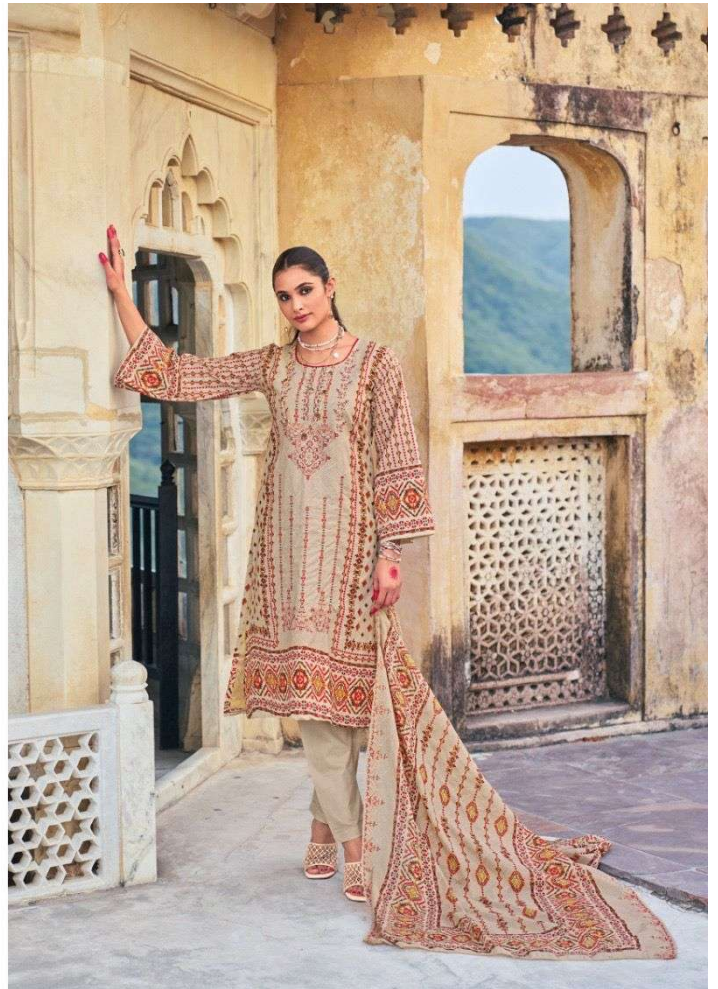

Shree[®]
FABS

**BIN SAEED
LAWN COLLECTION
VOL - 9**

9001

----- DESIGNER IS ONLY AS GOOD AS THE STAR WHO WEARS HER CLOTHES -----

9003

A GIRL SHOULD BE TWO THINGS CLASSY AND FABULOUS

9002

WHEN A PERSON IS IN FASHION, ALL THEY DO IS RIGHT

Shree[®]
FABS

**BIN SAEED
LAWN COLLECTION
VOL - 9**

9001

9002

9003

Shree[®]
FABS

S

BIN SAEED
LAWN COLLECTION
VOL - 9