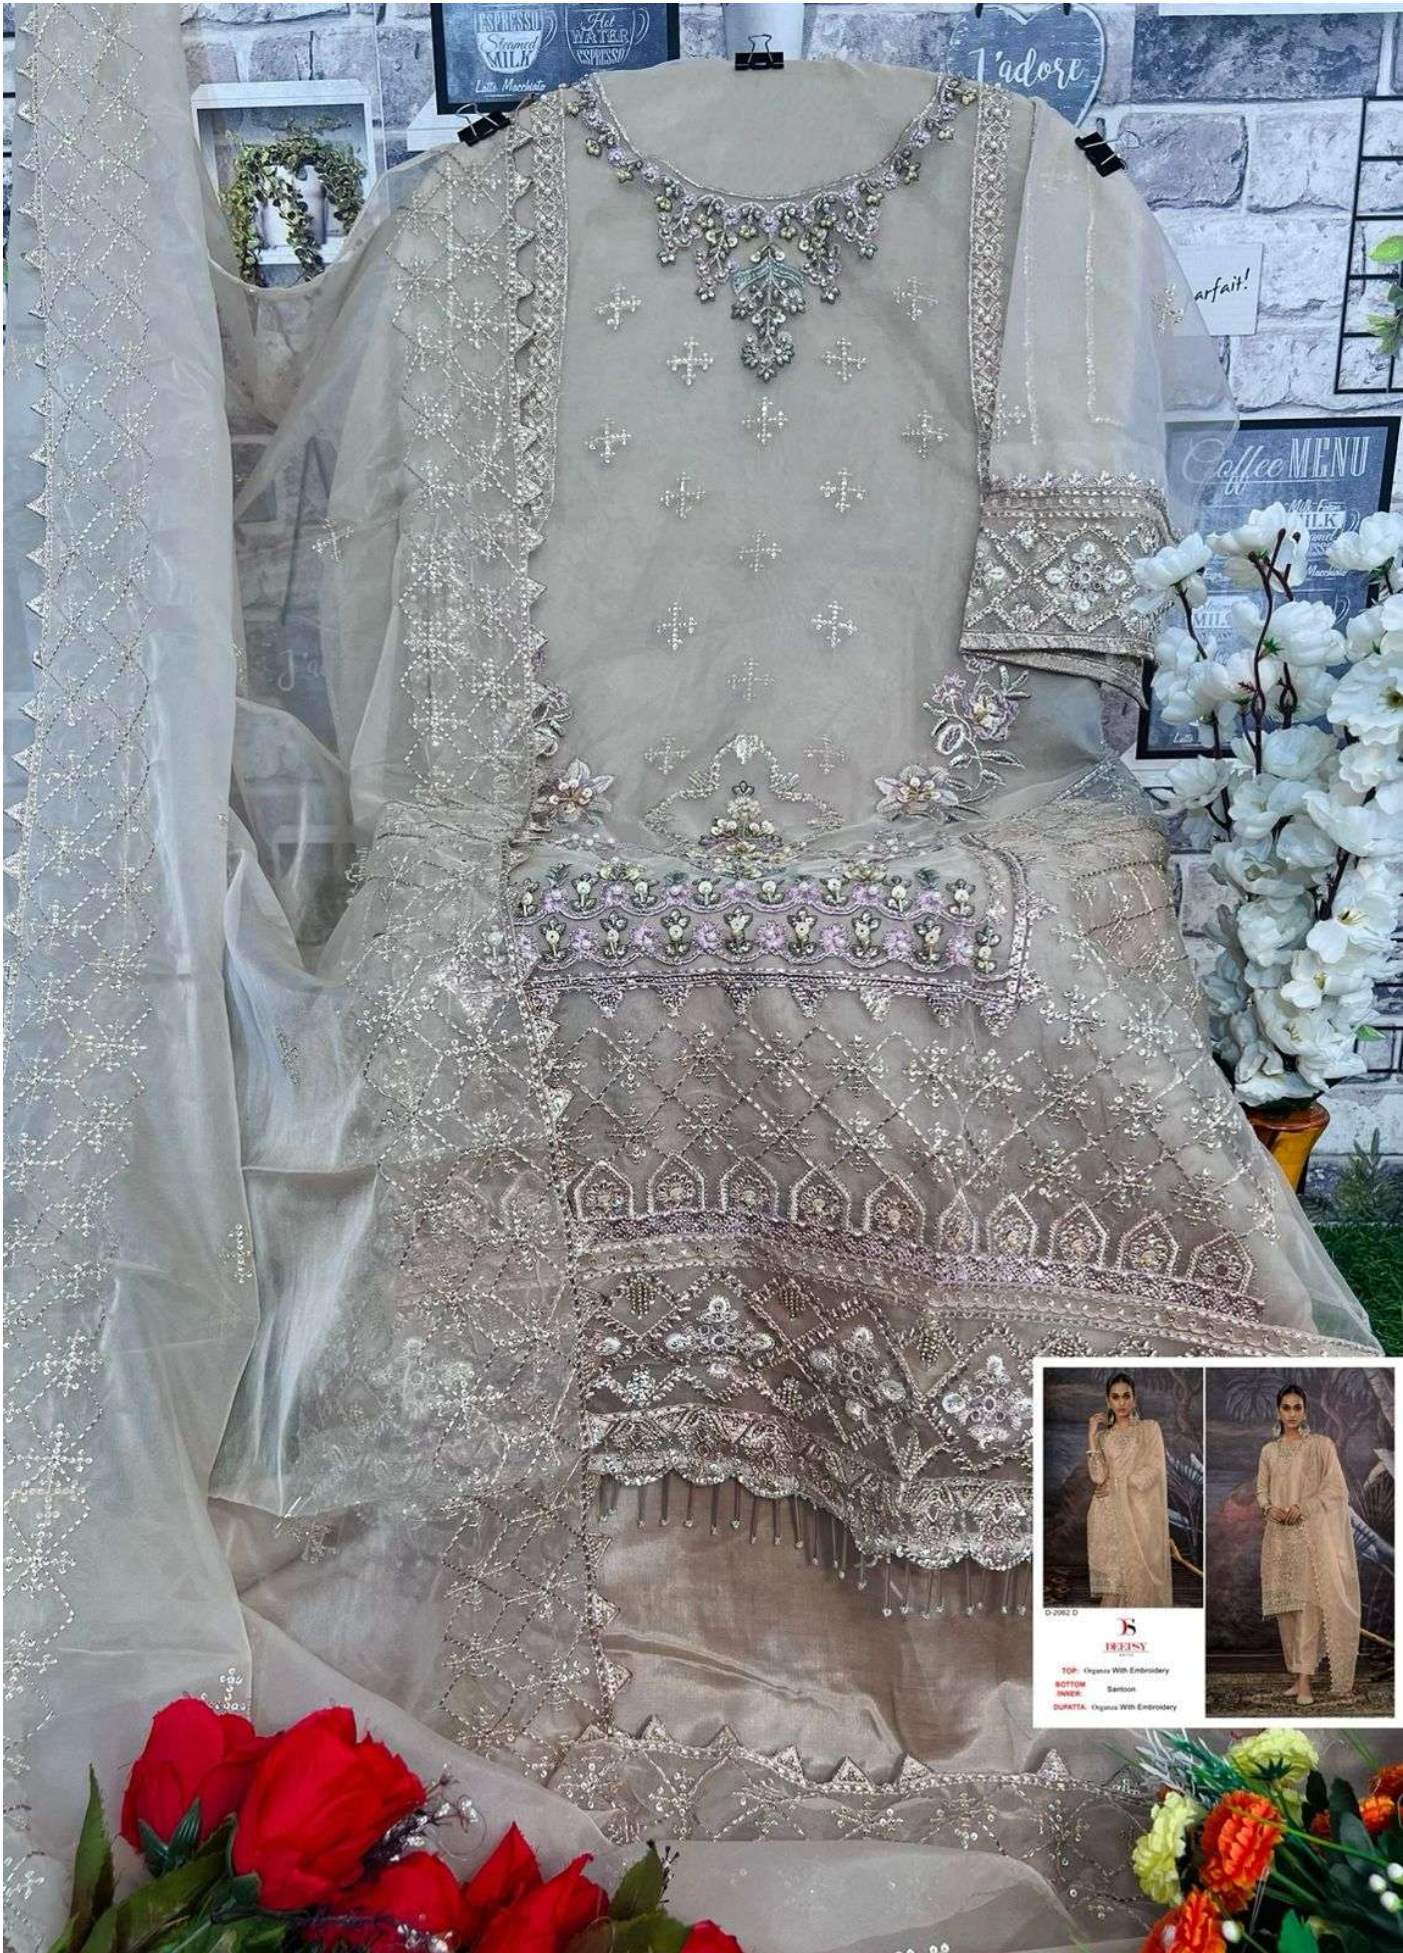

D-2062 C

TOP: Organza With Embroidery

**BOTTOM
/INNER:** Santoon

DUPATTA: Organza With Embroidery

D-2062 A

- TOP:** Organza With Embroidery
- BOTTOM
/INNER:** Santoon
- DUPATTA:** Organza With Embroidery

D-2062 C

SHREYAS

TOP: Organza With Embroidery
BOTTOM: Satton
NECK: Satton
DUPATTA: Organza With Embroidery

D-2062 C

TOP: Organza With Embroidery
BOTTOM: Sarson
SHAWTA: Organza With Embroidery

D-2062 B

- TOP:** Organza With Embroidery
- BOTTOM /INNER:** Santoon
- DUPATTA:** Organza With Embroidery