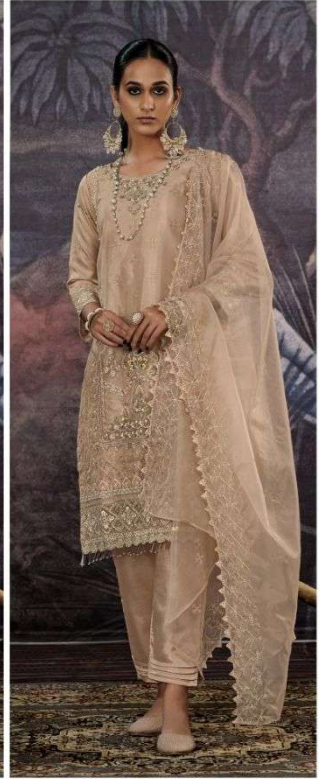

D-2062 C

TOP: Organza With Embroidery

**BOTTOM
/INNER:** Santoon

DUPATTA: Organza With Embroidery

D-2062 A

- TOP:** Organza With Embroidery
- BOTTOM /INNER:** Santoon
- DUPATTA:** Organza With Embroidery

D-2062 C

TOP: Organza With Embroidery

**BOTTOM
/INNER:** Santoon

DUPATTA: Organza With Embroidery

TOP: Organza With Embroidery
BOTTOM /INNER: Santoon
DUPATTA: Organza With Embroidery

2062-A

2062-B

2062-C

2062-D

D-2062 D

- TOP:** Organza With Embroidery
BOTTOM /INNER: Santoon
DUPATTA: Organza With Embroidery

©-2020 B
BIBISI
TOP: Organza With Embroidery
BOTTOM: Satton
DUPATTA: Organza With Embroidery

ESPRESSO
Steamed MILK
Latte Macchiato