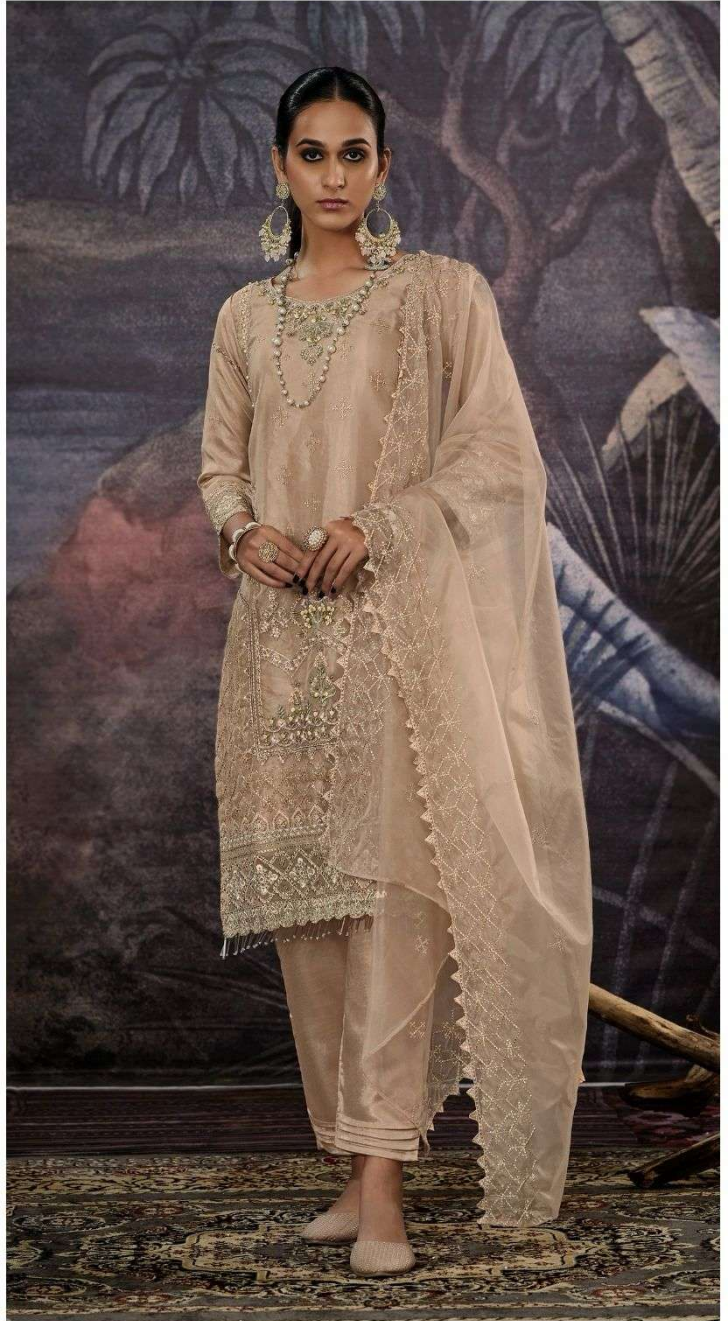

2062-C

2062-D