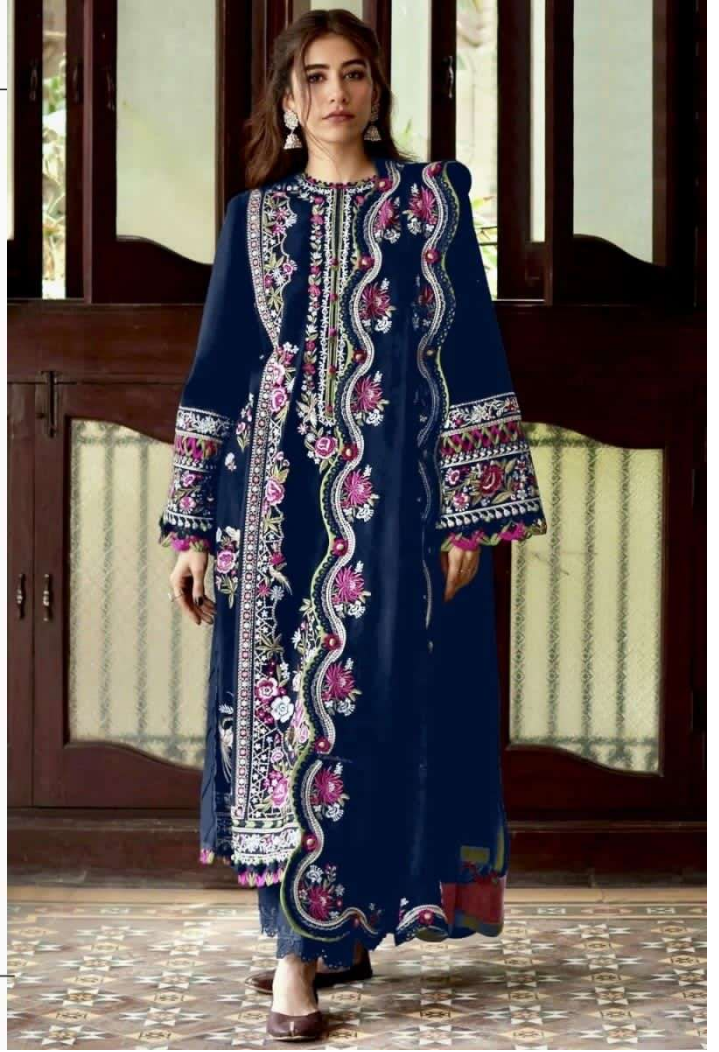

**TOP-** PURE FOX GEORGETTE WITH HEAVY EMBROIDERY AND SEQUENCE WORK  
**BOTTOM/INNER-** DULL SHANTOON  
**DUPATTA-** PURE GEORGETTE FANCY DUPATTA AND HEAVY EMBROIDERY

7773  
D.No:-277 B

**ANAMSA**

AA REAL FASHION BRAND

  
**ANAMSA**  
AA REAL FASHION BRAND

TOP- PURE FOX GEORGETTE WITH HEAVY EMBROIDERY AND SEQUENCE WORK  
BOTTOM/INNER- DULL SHANTOON  
DUPATTA- PURE GEORGETTE FANCY DUPATTA AND HEAVY EMBROIDERY

7773  
D.No:-277 A

TOP- PURE FOX GEORGETTE WITH HEAVY EMBROIDERY AND SEQUENCE WORK  
BOTTOM/INNER- DULL SHANTOON  
DUPATTA- PURE GEORGETTE FANCY DUPATTA AND HEAVY EMBROIDERY

7773  
D.No:-277 D

**ANAMSA**  
AA REAL FASHION BRAND