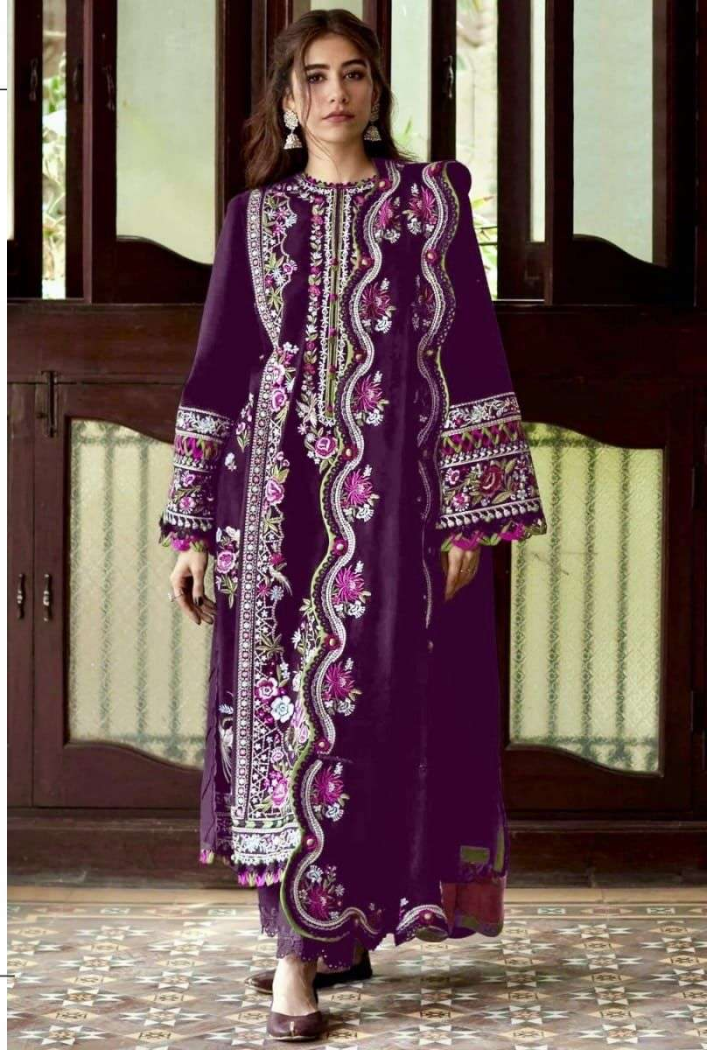

**TOP-** PURE FOX GEORGETTE WITH HEAVY EMBROIDERY AND SEQUENCE WORK  
**BOTTOM/INNER-** DULL SHANTOON  
**DUPATTA-** PURE GEORGETTE FANCY DUPATTA AND HEAVY EMBROIDERY

7773  
D.No:-277 B

**ANAMSA**

AA REAL FASHION BRAND

  
**ANAMSA**  
AA REAL FASHION BRAND

TOP- PURE FOX GEORGETTE WITH HEAVY EMBROIDERY AND SEQUENCE WORK  
BOTTOM/INNER- DULL SHANTOON  
DUPATTA- PURE GEORGETTE FANCY DUPATTA AND HEAVY EMBROIDERY

7773  
D.No:-277 A