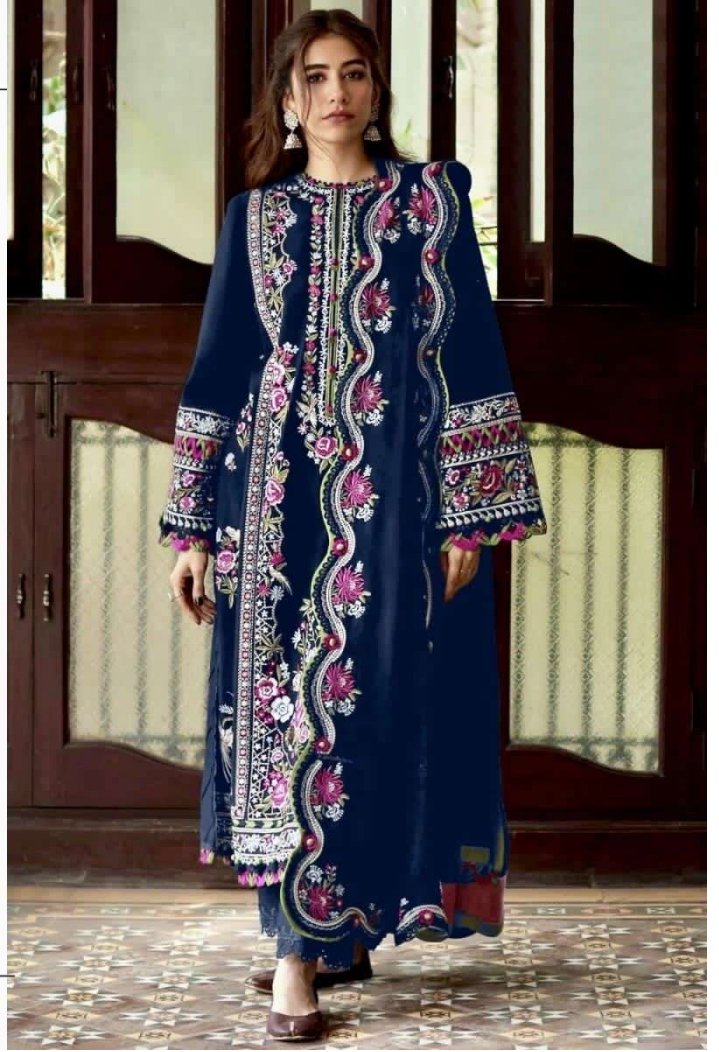

**TOP-** PURE FOX GEORGETTE WITH HEAVY EMBROIDERY AND SEQUENCE WORK  
**BOTTOM/INNER-** DULL SHANTOON  
**DUPATTA-** PURE GEORGETTE FANCY DUPATTA AND HEAVY EMBROIDERY

**7773**  
**D.No:-277 B**

**ANAMSA**

AA REAL FASHION BRAND

**TOP-** PURE FOX GEORGETTE WITH HEAVY EMBROIDERY AND SEQUENCE WORK  
**BOTTOM/INNER-** DULL SHANTOON  
**DUPATTA-** PURE GEORGETTE FANCY DUPATTA AND HEAVY EMBROIDERY

7773  
D.No:-277 B

**ANAMSA**

AA REAL FASHION BRAND

**ANAMSA**  
AA REAL FASHION BRAND

TOP- PURE FOX GEORGETTE WITH HEAVY EMBROIDERY AND SEQUENCE WORK  
BOTTOM/INNER- DULL SHANTOON  
DUPATTA- PURE GEORGETTE FANCY DUPATTA AND HEAVY EMBROIDERY