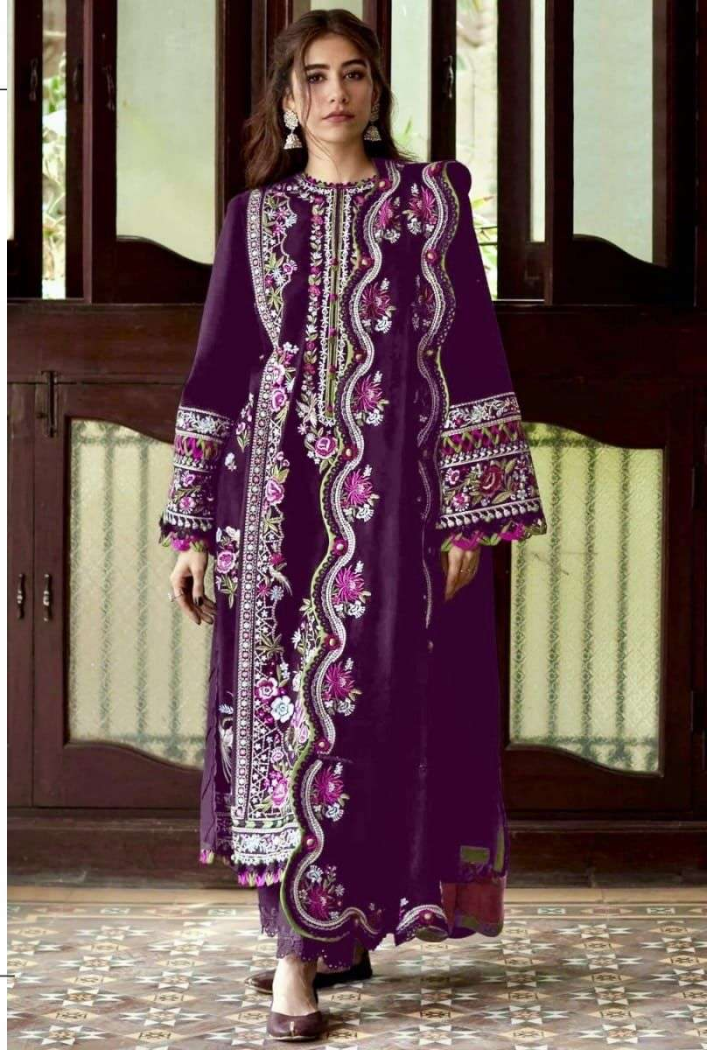

TOP- PURE FOX GEORGETTE WITH HEAVY EMBROIDERY AND SEQUENCE WORK
BOTTOM/INNER- DULL SHANTOON
DUPATTA- PURE GEORGETTE FANCY DUPATTA AND HEAVY EMBROIDERY

7773
D.No:-277 B

ANAMSA

AA REAL FASHION BRAND

TOP- PURE FOX GEORGETTE WITH HEAVY EMBROIDERY AND SEQUENCE WORK
BOTTOM/INNER- DULL SHANTOON
DUPATTA- PURE GEORGETTE FANCY DUPATTA AND HEAVY EMBROIDERY

7773
D.No:-277 B

ANAMSA

AA REAL FASHION BRAND

ANAMSA
AA REAL FASHION BRAND

TOP- PURE FOX GEORGETTE WITH HEAVY EMBROIDERY AND SEQUENCE WORK
BOTTOM/INNER- DULL SHANTOON
DUPATTA- PURE GEORGETTE FANCY DUPATTA AND HEAVY EMBROIDERY

7773
D.No:-277 A

TOP- PURE FOX GEORGETTE WITH HEAVY EMBROIDERY AND SEQUENCE WORK
BOTTOM/INNER- DULL SHANTOON
DUPATTA- PURE GEORGETTE FANCY DUPATTA AND HEAVY EMBROIDERY

7773
D.No:-277 D

TOP- PURE FOX GEORGETTE WITH HEAVY EMBROIDERY AND SEQUENCE WORK
BOTTOM/INNER- DULL SHANTOON
DUPATTA- PURE GEORGETTE FANCY DUPATTA AND HEAVY EMBROIDERY