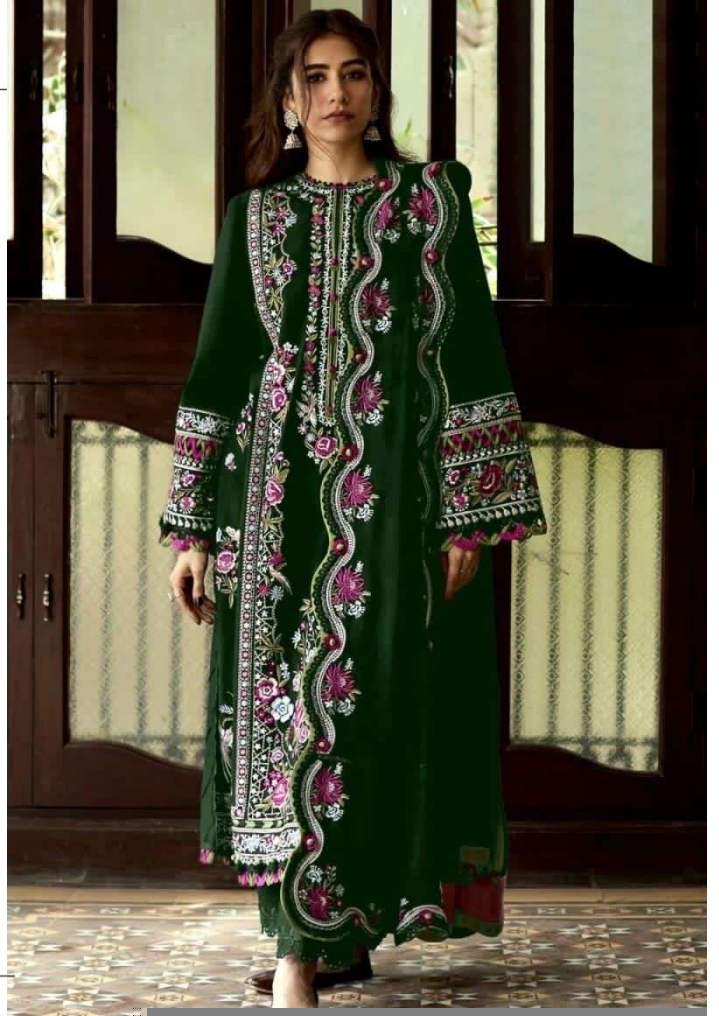

**TOP-** PURE FOX GEORGETTE WITH HEAVY EMBROIDERY AND SEQUENCE WORK  
**BOTTOM/INNER-** DULL SHANTOON  
**DUPATTA-** PURE GEORGETTE FANCY DUPATTA AND HEAVY EMBROIDERY

7773  
D.No:-277 B

**ANAMSA**

AA REAL FASHION BRAND

TOP- PURE FOX GEORGETTE WITH HEAVY EMBROIDERY AND SEQUENCE WORK  
BOTTOM/INNER- DULL SHANTOON  
DUPATTA- PURE GEORGETTE FANCY DUPATTA AND HEAVY EMBROIDERY

7773  
D.No:-277 D

**ANAMSA**  
AA REAL FASHION BRAND

TOP- PURE FOX GEORGETTE WITH HEAVY EMBROIDERY AND SEQUENCE WORK  
BOTTOM/INNER- DULL SHANTOON  
DUPATTA- PURE GEORGETTE FANCY DUPATTA AND HEAVY EMBROIDERY

7773  
D.No:-277 C