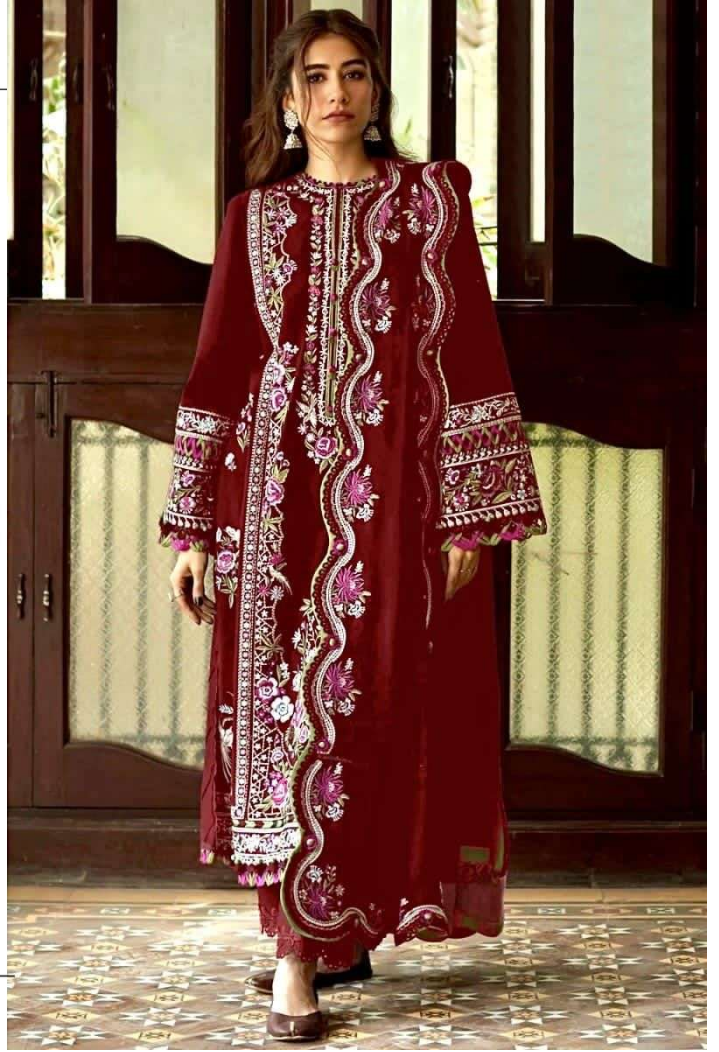

TOP- PURE FOX GEORGETTE WITH HEAVY EMBROIDERY AND SEQUENCE WORK
BOTTOM/INNER- DULL SHANTOON
DUPATTA- PURE GEORGETTE FANCY DUPATTA AND HEAVY EMBROIDERY

7773
D.No:-277 B

ANAMSA

AA REAL FASHION BRAND

TOP- PURE FOX GEORGETTE WITH HEAVY EMBROIDERY AND SEQUENCE WORK
BOTTOM/INNER- DULL SHANTOON
DUPATTA- PURE GEORGETTE FANCY DUPATTA AND HEAVY EMBROIDERY

7773
D.No:-277 B

ANAMSA

AA REAL FASHION BRAND

ANAMSA
AA REAL FASHION BRAND

TOP- PURE FOX GEORGETTE WITH HEAVY EMBROIDERY AND SEQUENCE WORK
BOTTOM/INNER- DULL SHANTOON
DUPATTA- PURE GEORGETTE FANCY DUPATTA AND HEAVY EMBROIDERY

7773
D.No:-277 A

TOP- PURE FOX GEORGETTE WITH HEAVY EMBROIDERY AND SEQUENCE WORK
BOTTOM/INNER- DULL SHANTOON
DUPATTA- PURE GEORGETTE FANCY DUPATTA AND HEAVY EMBROIDERY

7773
D.No:-277 D

TOP- PURE FOX GEORGETTE WITH HEAVY EMBROIDERY AND SEQUENCE WORK
BOTTOM/INNER- DULL SHANTOON
DUPATTA- PURE GEORGETTE FANCY DUPATTA AND HEAVY EMBROIDERY