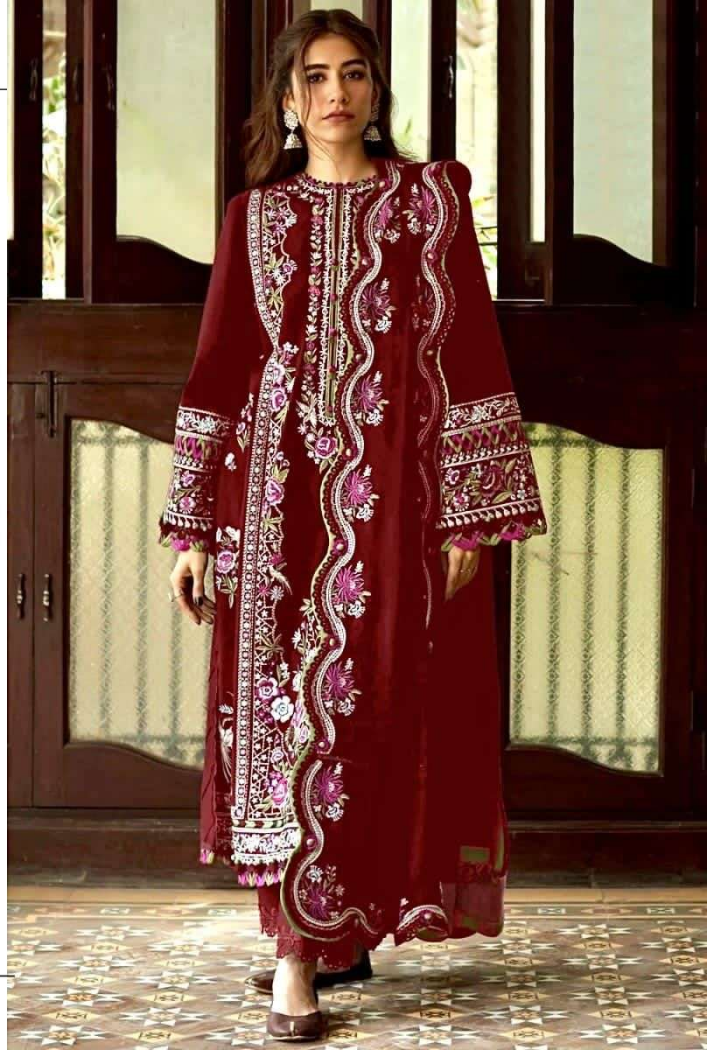

TOP- PURE FOX GEORGETTE WITH HEAVY EMBROIDERY AND SEQUENCE WORK
BOTTOM/INNER- DULL SHANTOON
DUPATTA- PURE GEORGETTE FANCY DUPATTA AND HEAVY EMBROIDERY

7773
D.No:-277 D