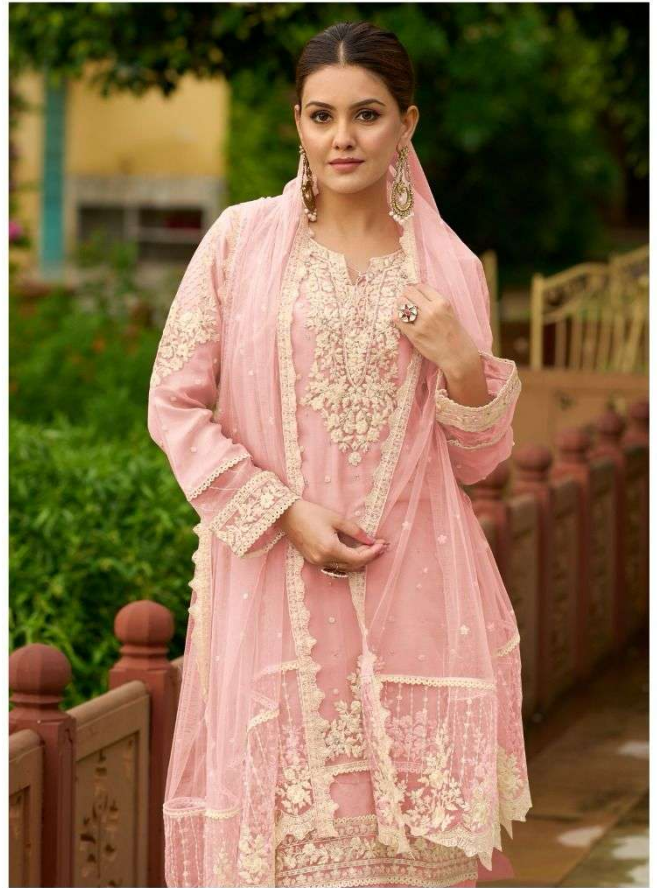

READY MADE
COLLECTION