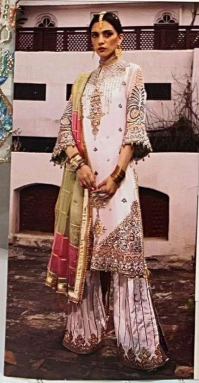

Serene[®]
Pakistani Suit
A BRAND BY MEGHA EXPORT

S - 211

**TOP - FOX GEORGETTE
HEAVY EMBROIDERED
INNER BOTTOM - DULL SANTOON
DUPATTA - ORGANZA HEAVY LACE**

Serine[®]
Pakistani Suit
A BRAND BY MEGHA EXPORT

Serine[®]
MADE IN INDIA

Serine[®]
A PRODUCT OF
MEGHA EXPORT

Serine[®]
MADE IN INDIA

TO

Serine[®]
S-211

Serene[®]
Pakistani Suit
A BRAND BY MEGHA EXPORT

S - 211

**TOP - FOX GEORGETTE
HEAVY EMBROIDERED
INNER BOTTOM - DULL SANTOON
DUPATTA - ORGANZA HEAVY LACE**