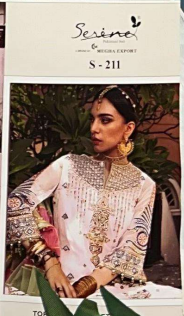

Serene[®]
Pakistani Suit
A BRAND BY MEGHA EXPORT

S - 211

**TOP - FOX GEORGETTE
HEAVY EMBROIDERED
INNER BOTTOM - DULL SANTOON
DUPATTA - ORGANZA HEAVY LACE**

Serine[®]
Pakistani Suit
A BRAND BY MEGHA EXPORT

Serine[®]
MADE IN INDIA

Serine[®]
A PRODUCT OF
MEGHA EXPORT

Serine[®]
MADE IN INDIA

TO

Serine[®]
S-211

Serene[®]
Pakistani Suit
A BRAND BY MEGHA EXPORT

S - 211

**TOP - FOX GEORGETTE
HEAVY EMBROIDERED
INNER BOTTOM - DULL SANTOON
DUPATTA - ORGANZA HEAVY LACE**