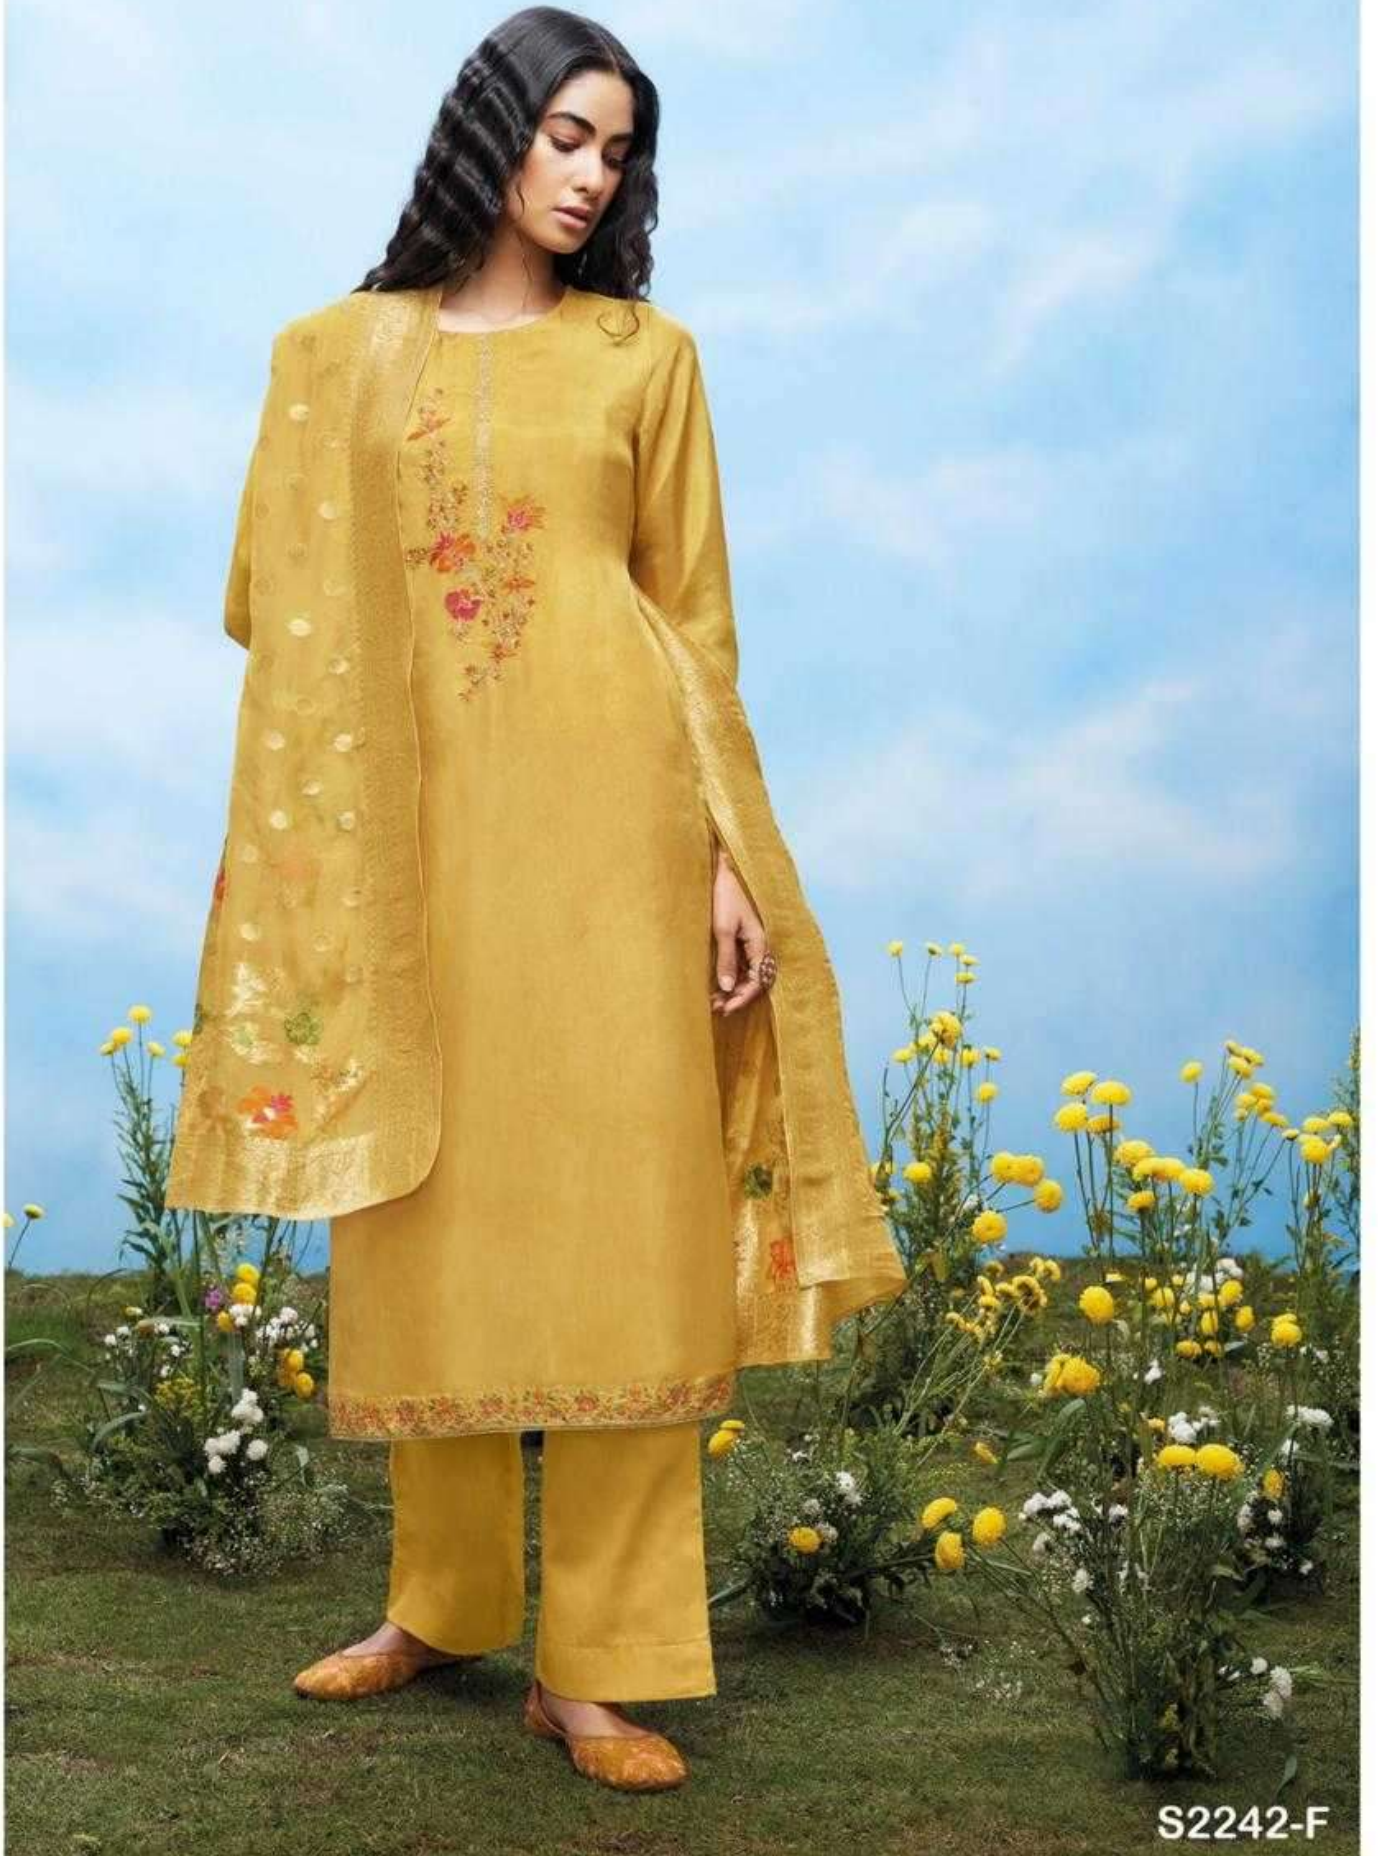

Ganga®

S2242-F

PRODUCT NAME	<b>ASPYN</b>
D.NO.	S2242
DESCRIPTION	<p><b>TOP</b> PREMIUM ORGANZA SOLID WITH EMBROIDERY AND HAND WORK AND JARI LACE ON DAMAN</p> <p><b>BOTTOM</b> PREMIUM SATIN SILK SOLID COLOUR</p> <p><b>DUPATTA</b> FINEST ORGANZA JACQUARD SOLID</p>
HSN CODE	<b>540834</b>
WHOLESALE PRICE	<b>2575/- EACH+GST(EXTRA)</b>