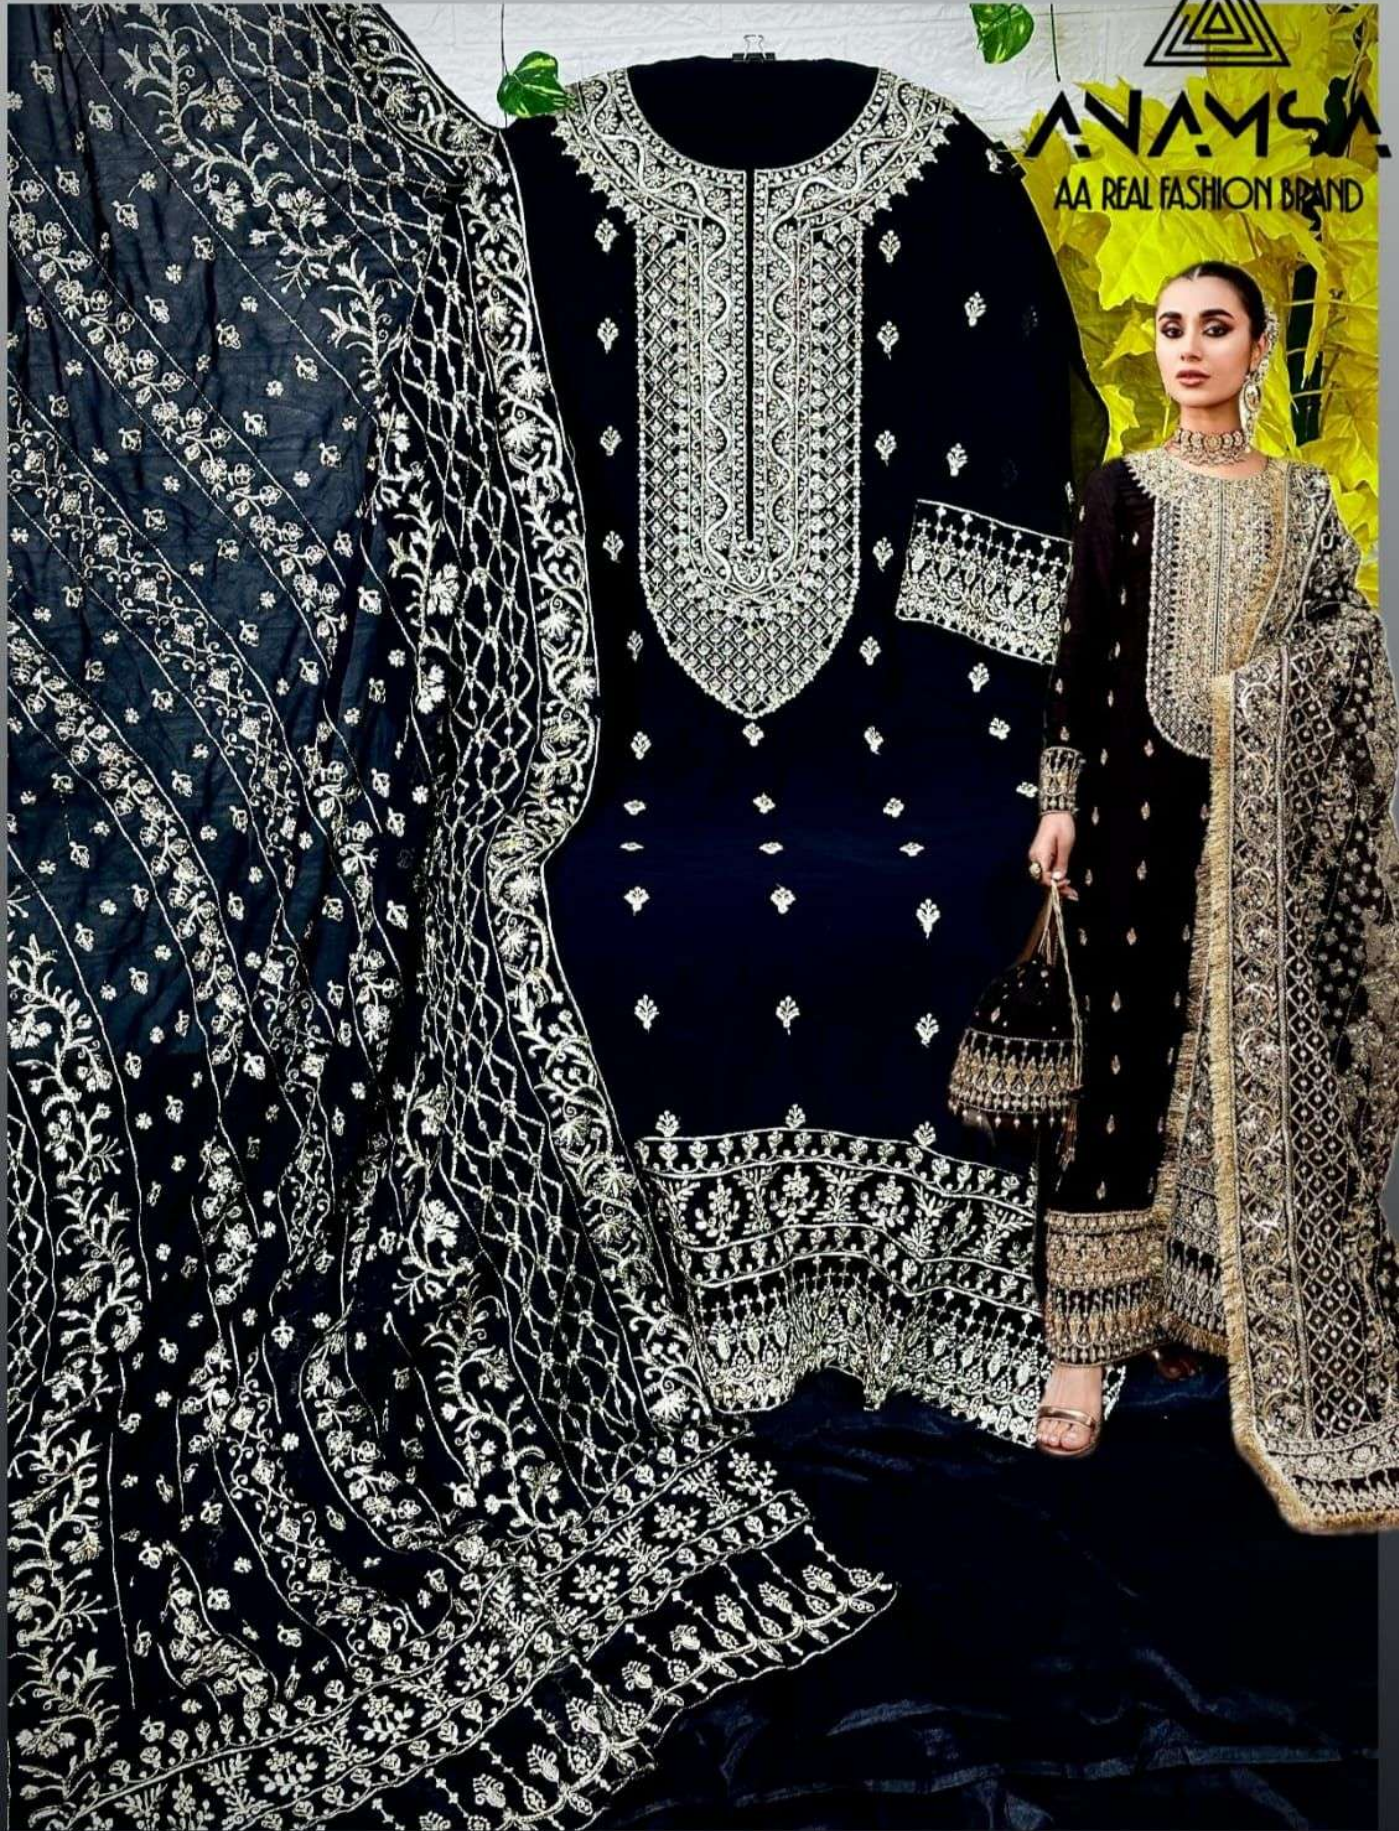

**ANAMSA**  
AA REAL FASHION BRAND

  
**ANAMSA**  
AA REAL FASHION BRAND

  
**ANAMSA**  
AA REAL FASHION BRAND

  
**ANAMSA**  
AA REAL FASHION BRAND

**ANAMSA**  
AA REAL FASHION BRAND

TOP- PURE FOX GEORGETTE WITH HEAVY EMBROIDERY AND SEQUENCE WORK  
BOTTOMINNER- DULL SHANTOON  
DUPATTA- PURE FOX GEORGETTE FANCY DUPATTA AND HEAVY EMBROIDERY