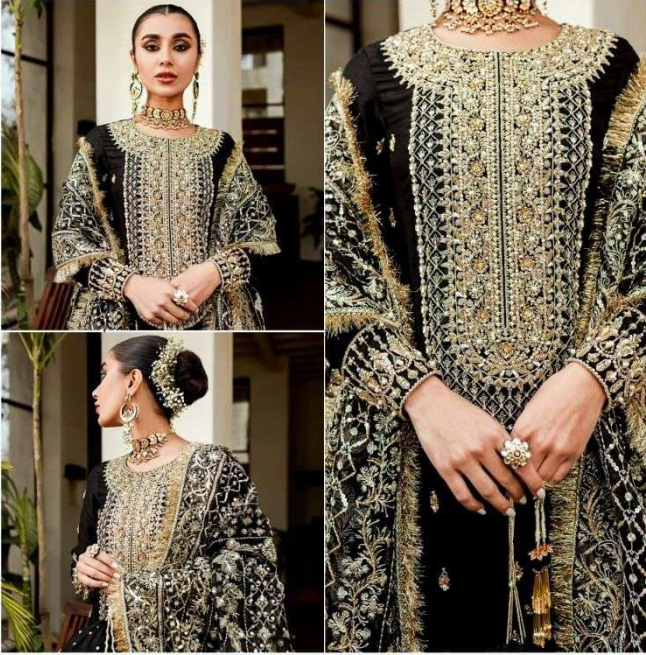

ANAMSA

AA REAL FASHION BRAND

  
**ANAMSA**  
AA REAL FASHION BRAND

  
**ANAMSA**  
AA REAL FASHION BRAND

  
**ANAMSA**  
AA REAL FASHION BRAND

**ANAMSA**  
AA REAL FASHION BRAND

TOP- PURE FOX GEORGETTE WITH HEAVY EMBROIDERY AND SEQUENCE WORK  
BOTTOMINNER- DULL SHANTOON  
DUPATTA- PURE FOX GEORGETTE FANCY DUPATTA AND HEAVY EMBROIDERY