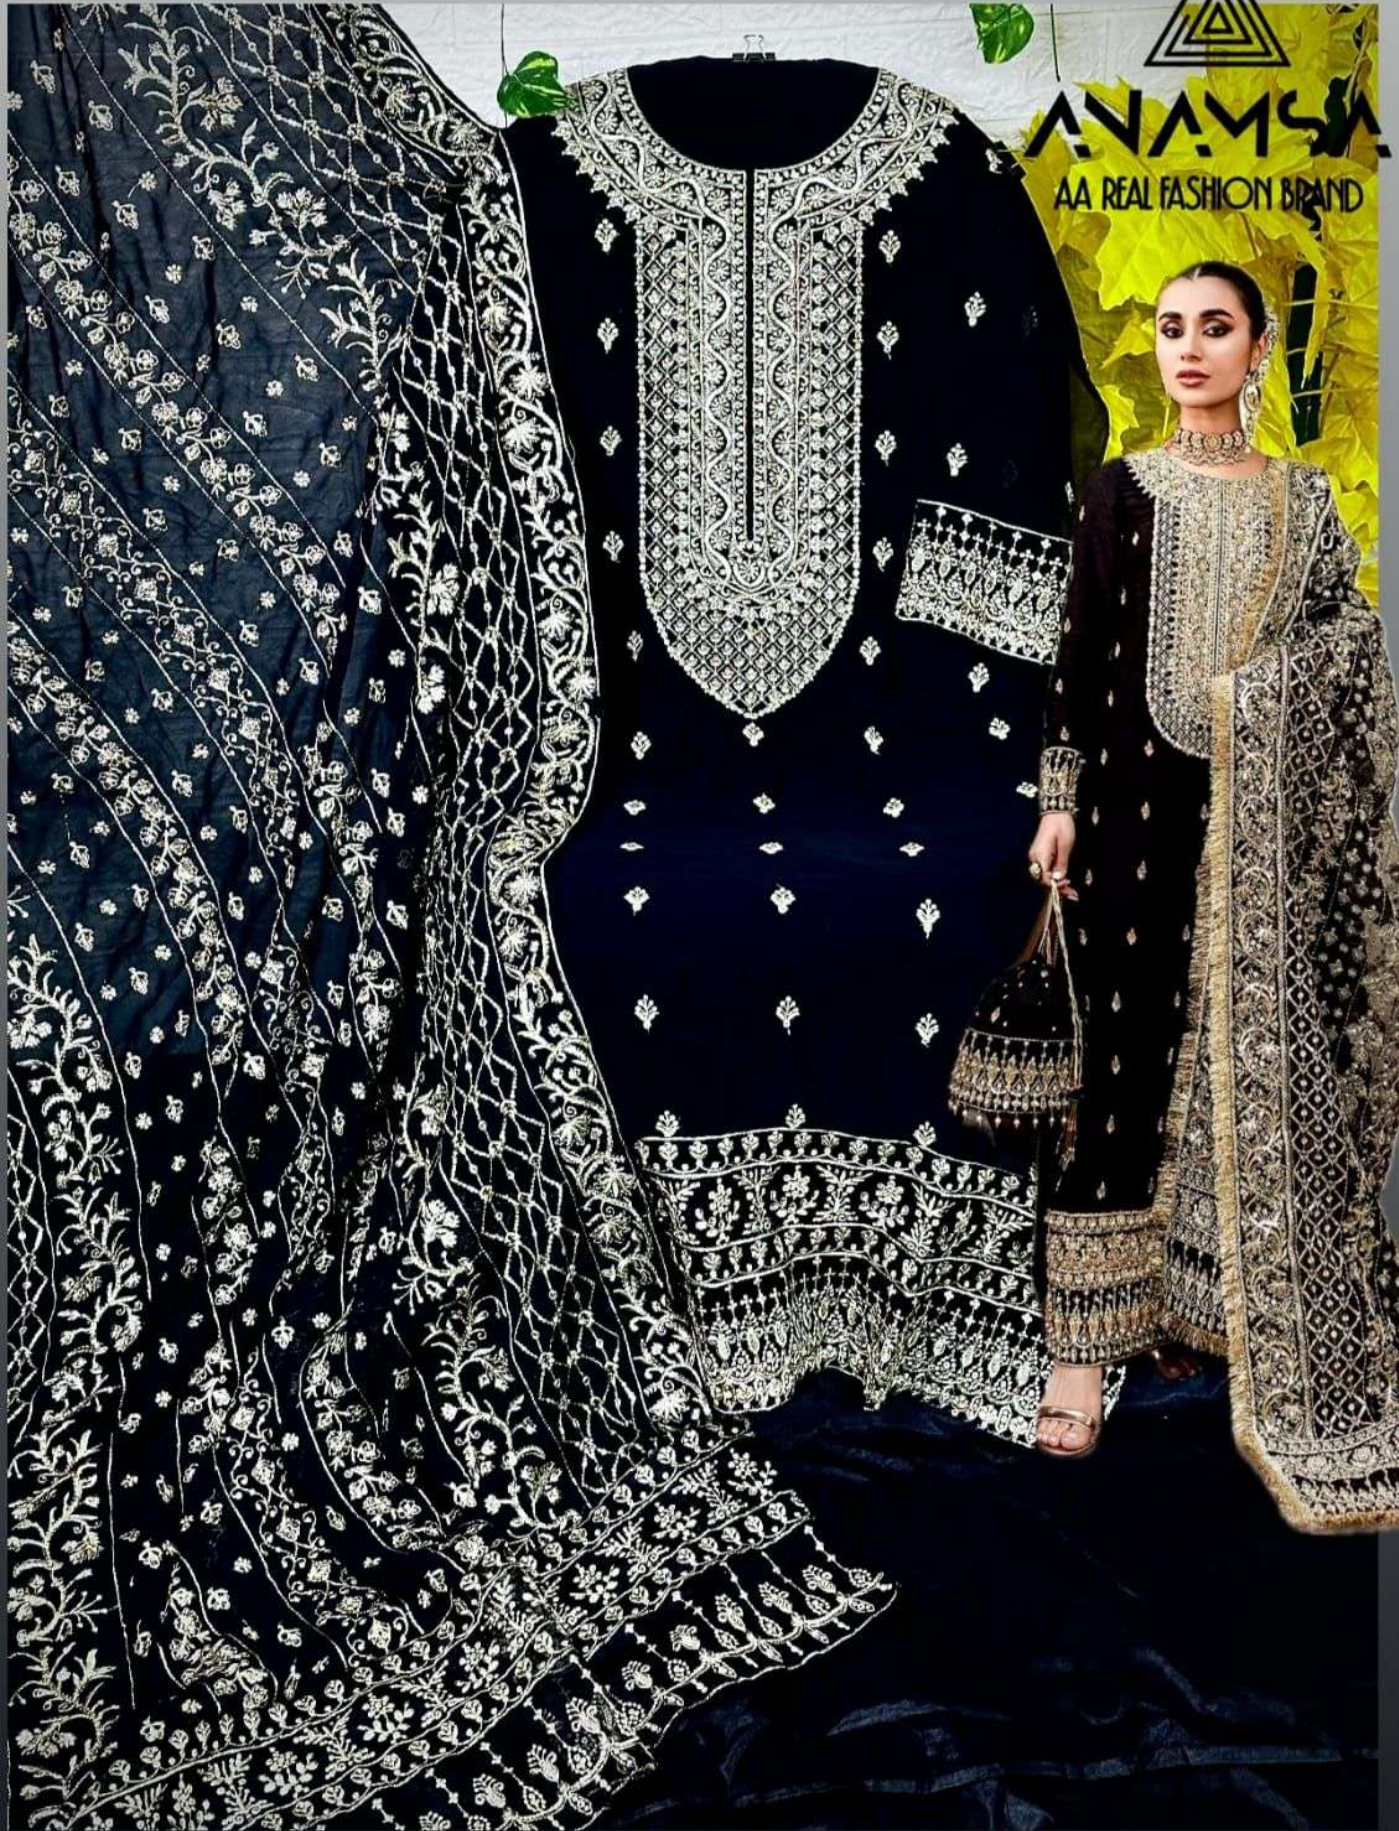

ANAMSA

AA REAL FASHION BRAND

  
**ANAMSA**  
AA REAL FASHION BRAND

  
**ANAMSA**  
AA REAL FASHION BRAND

  
**ANAMSA**  
AA REAL FASHION BRAND

**ANAMSA**  
AA REAL FASHION BRAND

TOP- PURE FOX GEORGETTE WITH HEAVY EMBROIDERY AND SEQUENCE WORK  
BOTTOMINNER- DULL SHANTOON  
DUPATTA- PURE FOX GEORGETTE FANCY DUPATTA AND HEAVY EMBROIDERY