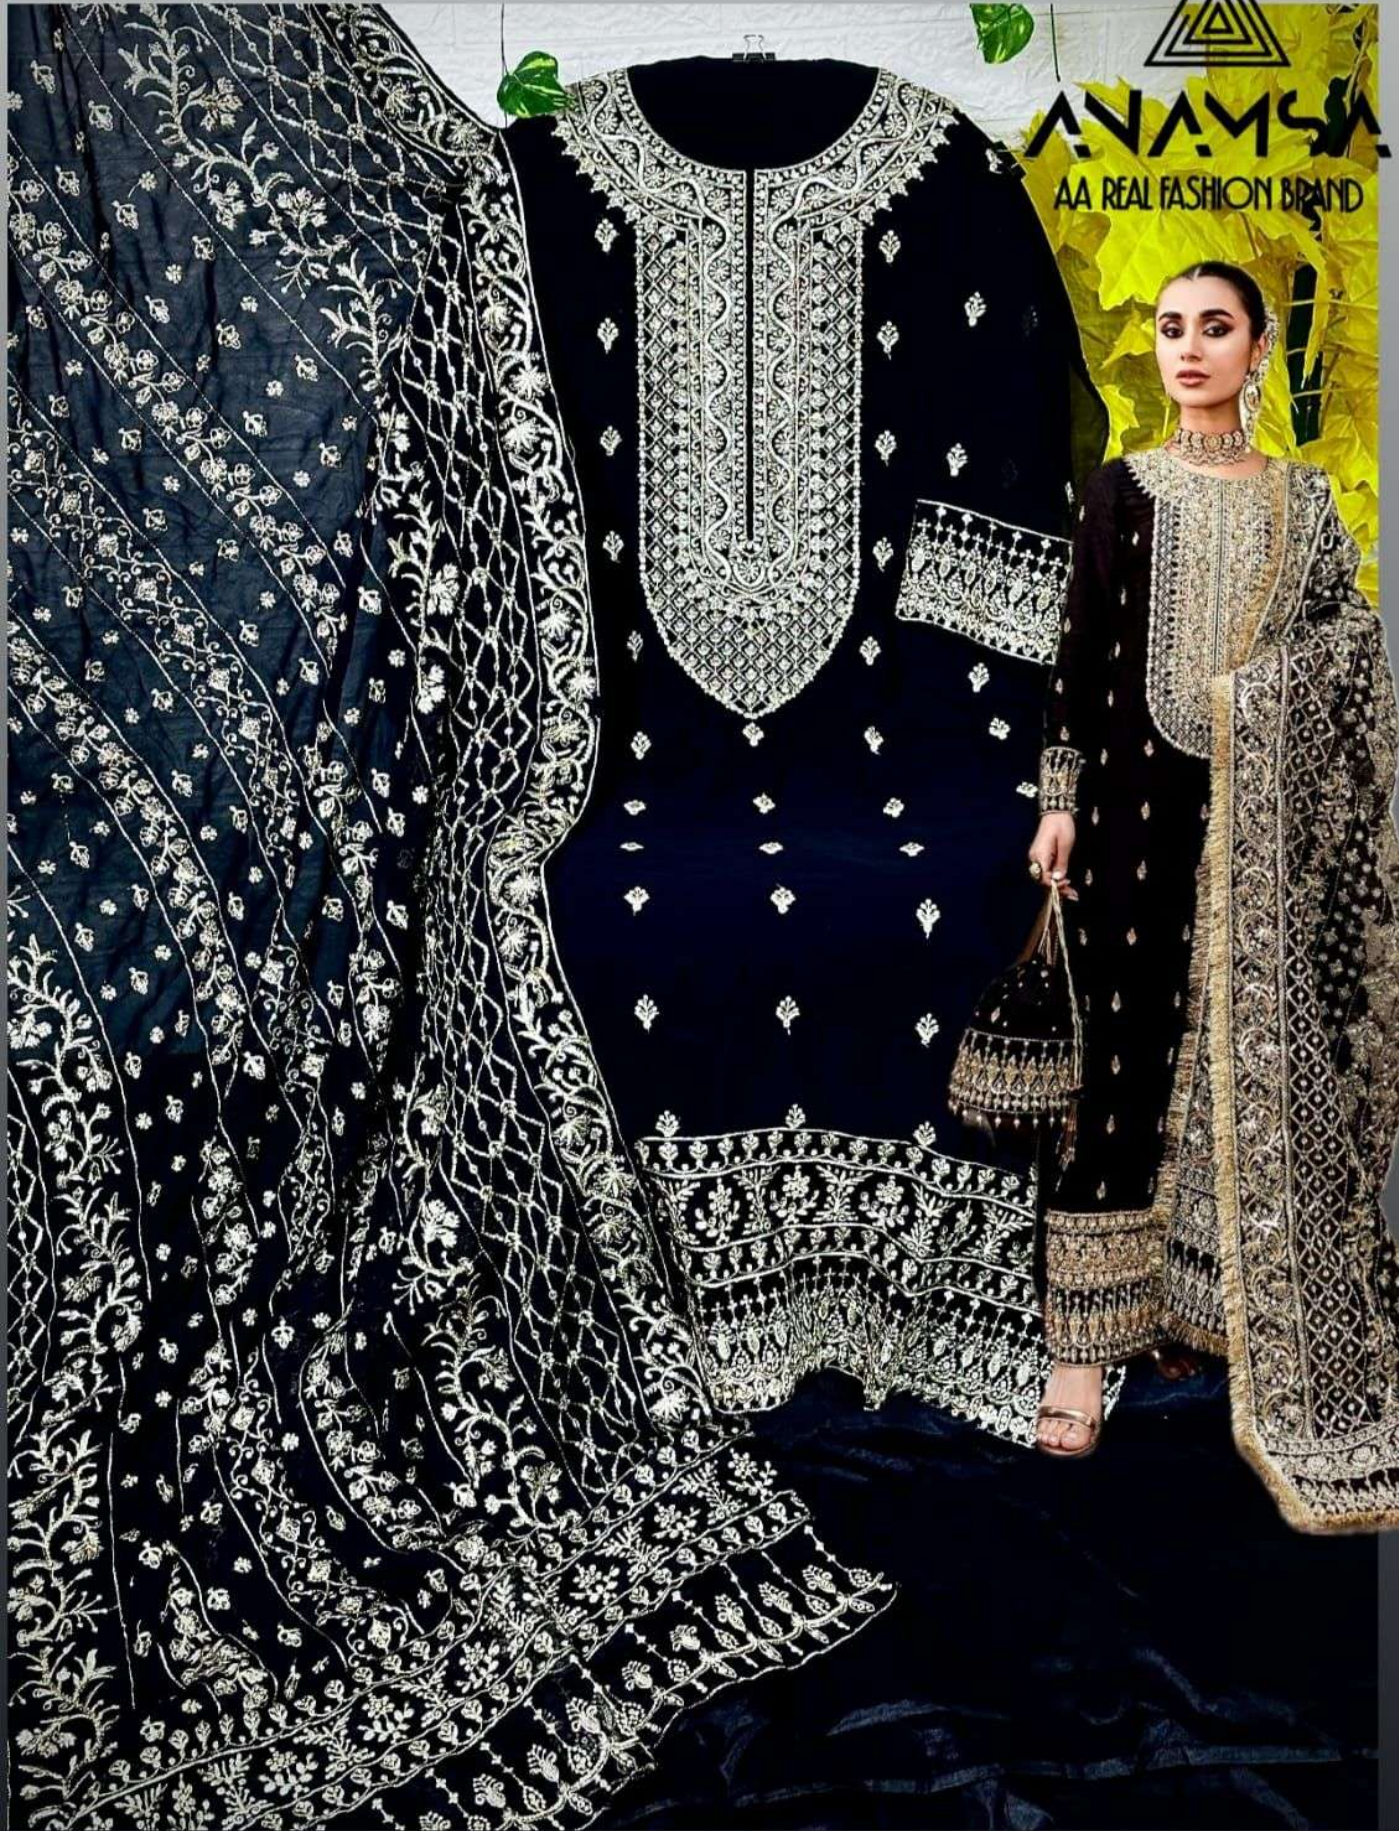

  
**ANAMSA**  
AA REAL FASHION BRAND

ANAMSA

AA REAL FASHION BRAND

  
**ANAMSA**  
AA REAL FASHION BRAND

  
**ANAMSA**  
AA REAL FASHION BRAND

**ANAMSA**  
AA REAL FASHION BRAND

TOP- PURE FOX GEORGETTE WITH HEAVY EMBROIDERY AND SEQUENCE WORK  
BOTTOMINNER- DULL SHANTOON  
DUPATTA- PURE FOX GEORGETTE FANCY DUPATTA AND HEAVY EMBROIDERY