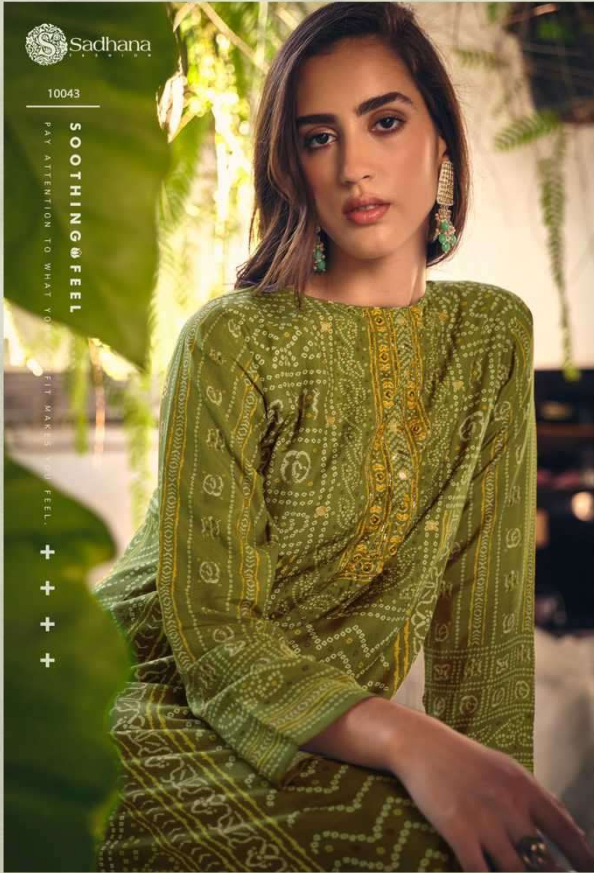

I N A A Y A T

NATURE ADMIRER

SMELL THE SEA AND FEEL THE SKY.
LET YOUR SOUL AND SPIRIT FLY.

10046

10041

10042

10045

10046

10043

10044

10047

10048

I N A A Y A T

BLAZE CHASER

BEAUTY IS A RADIANCE THAT
ORIGINATES FROM WITHIN AND COMES FROM
INNER HAVEN AND STEADY CHARACTER.

+ + + +