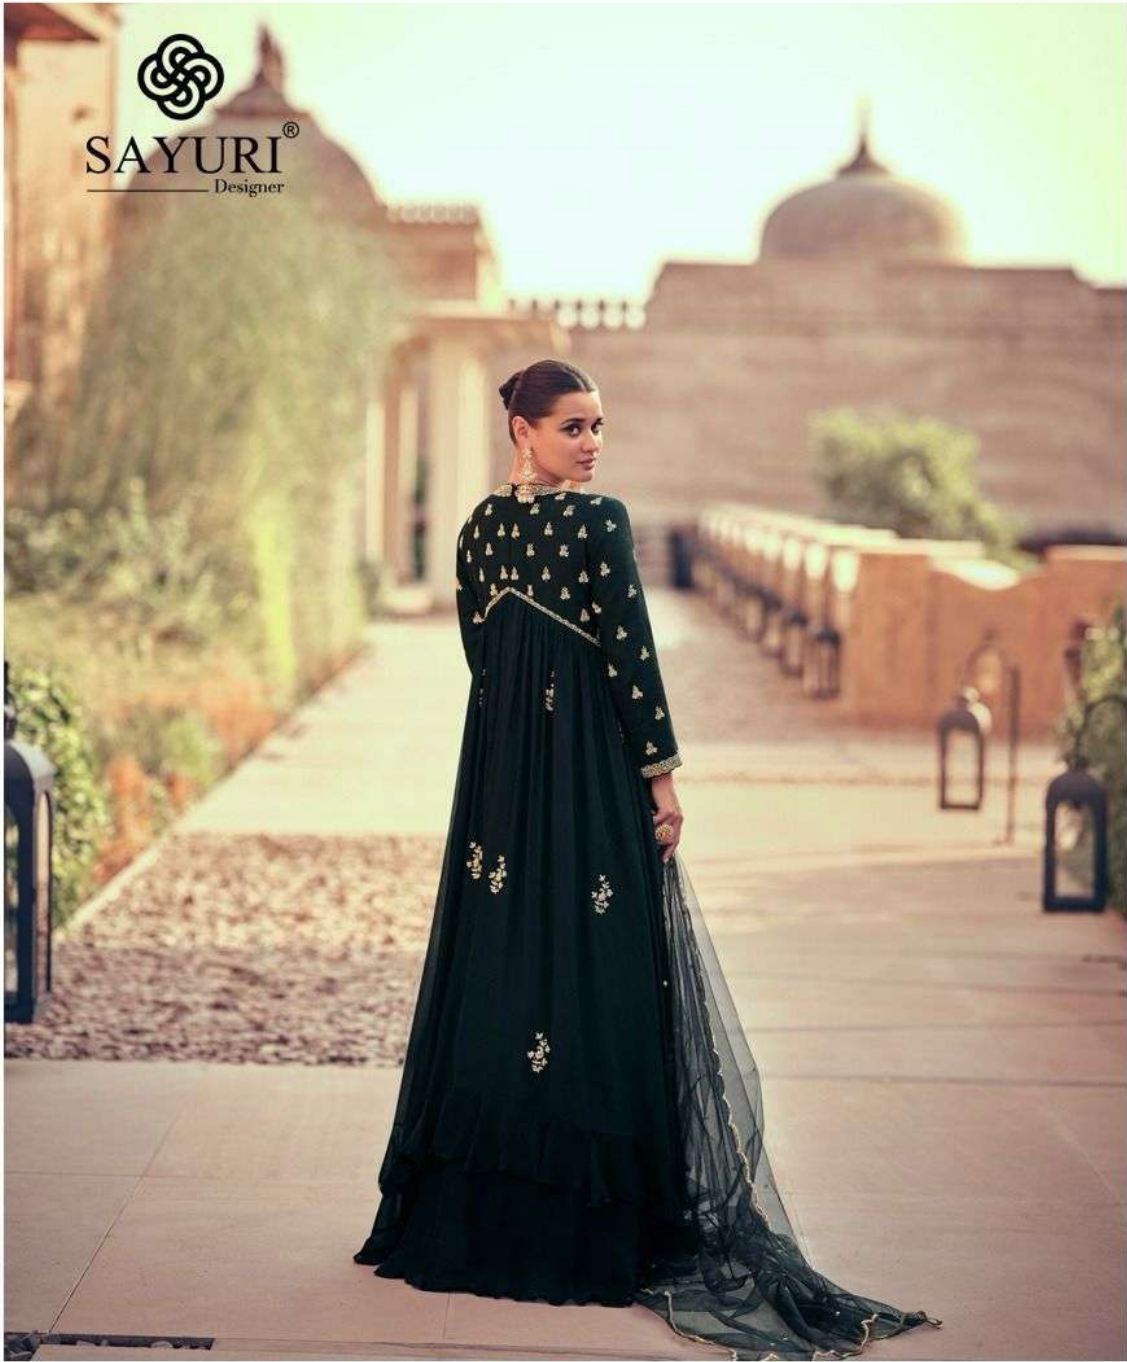

MASKARA

SAYURI®
Designer

SAYURI[®]
Designer

MASKARA

SAYURI®
Designer

SAYURI[®]
Designer

SAYURI[®]
Designer

CODE - 5402