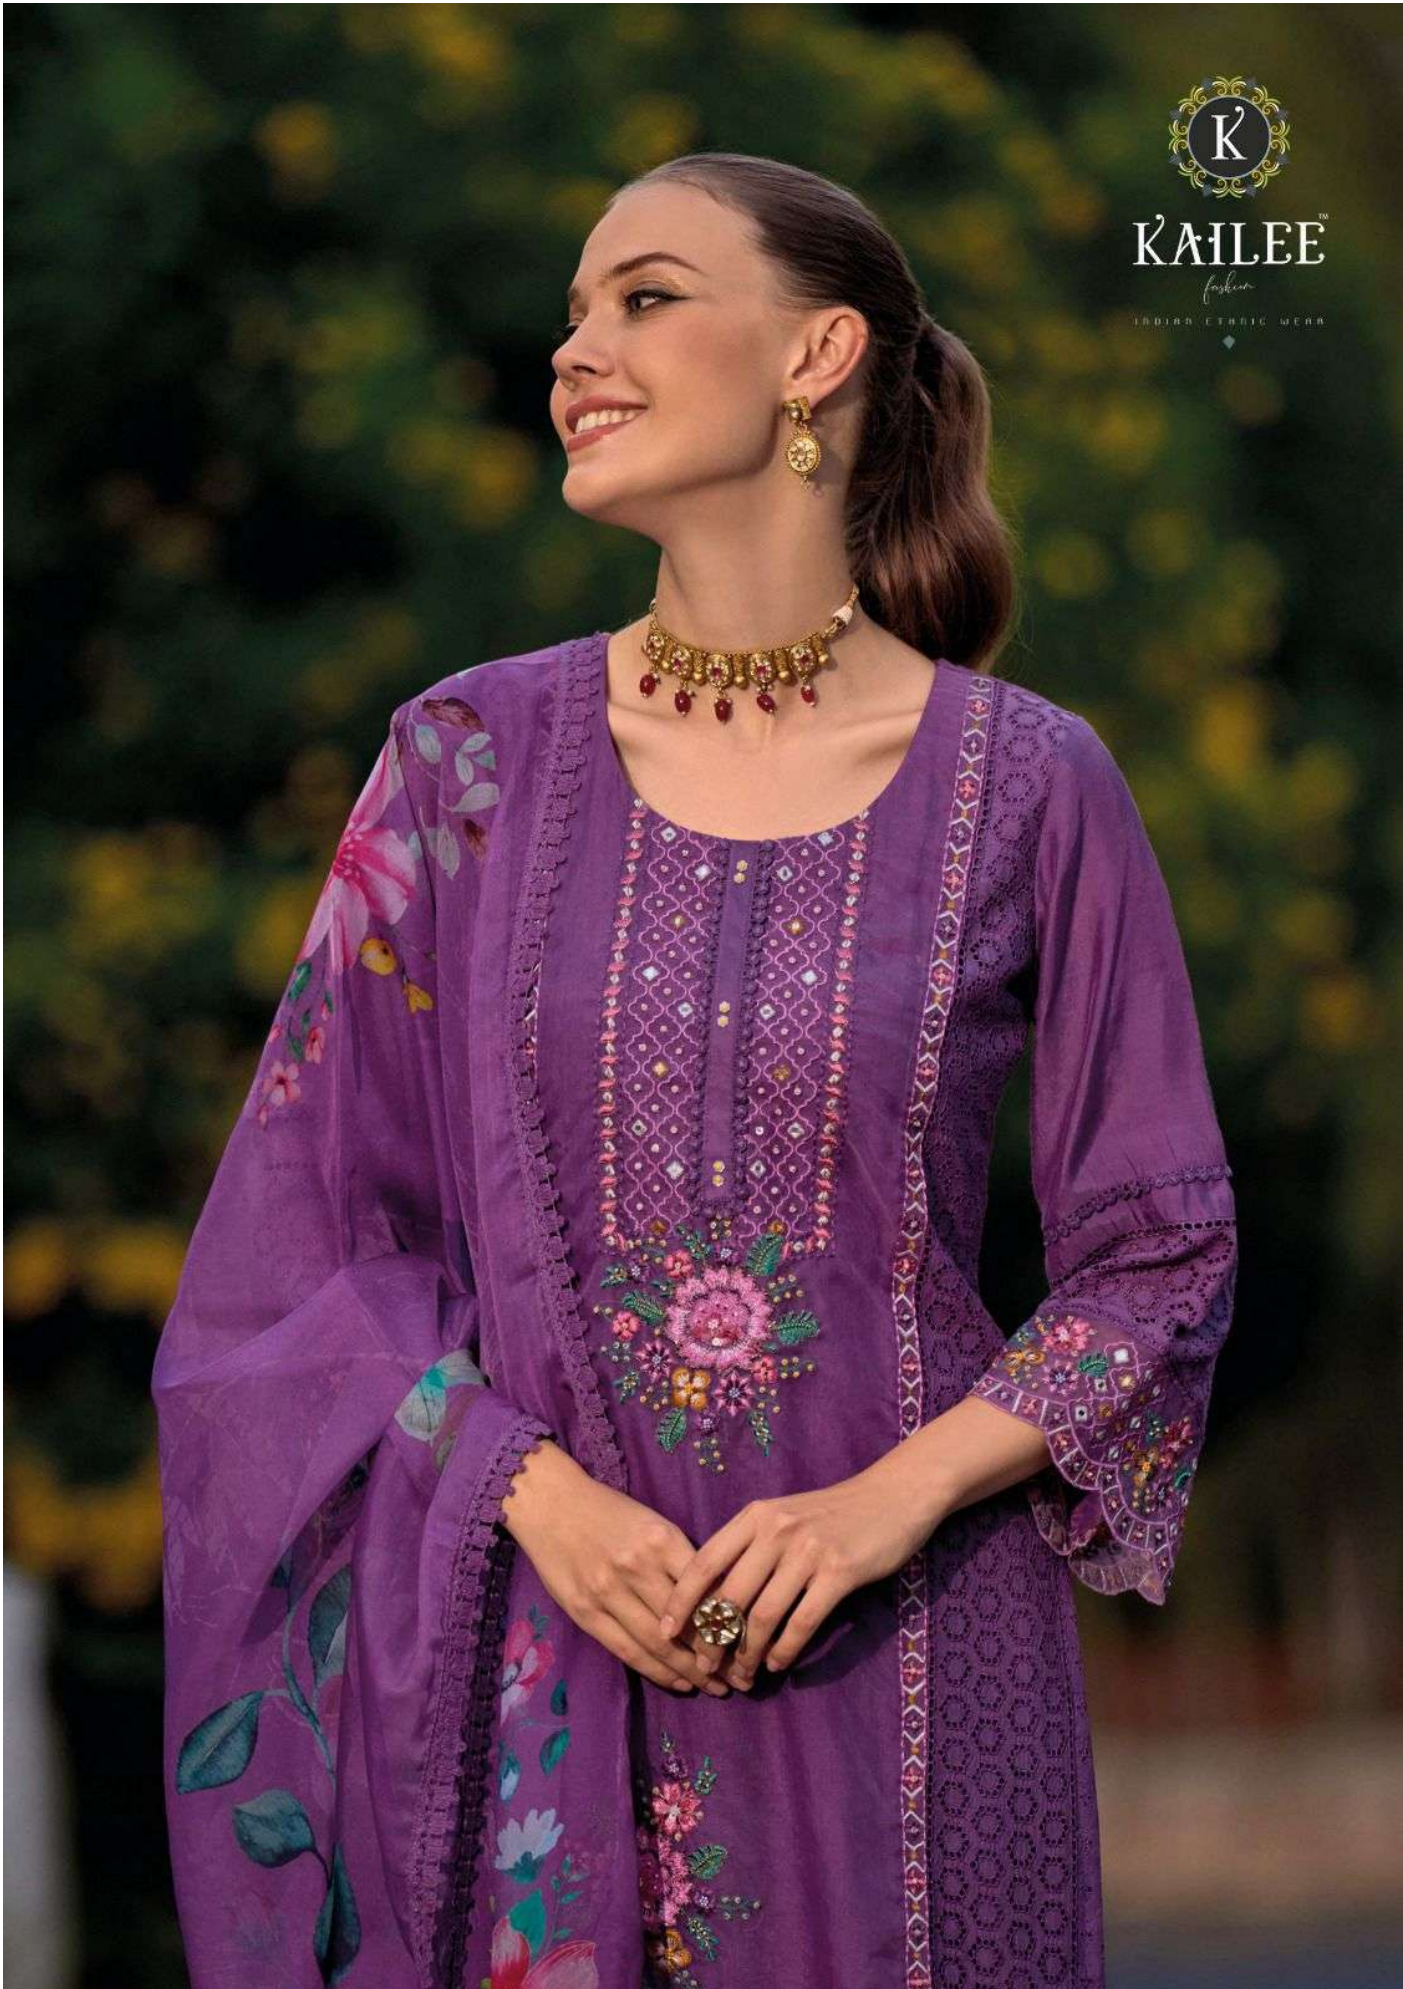

KAILEE™

fashion

INDIAN ETHNIC WEAR