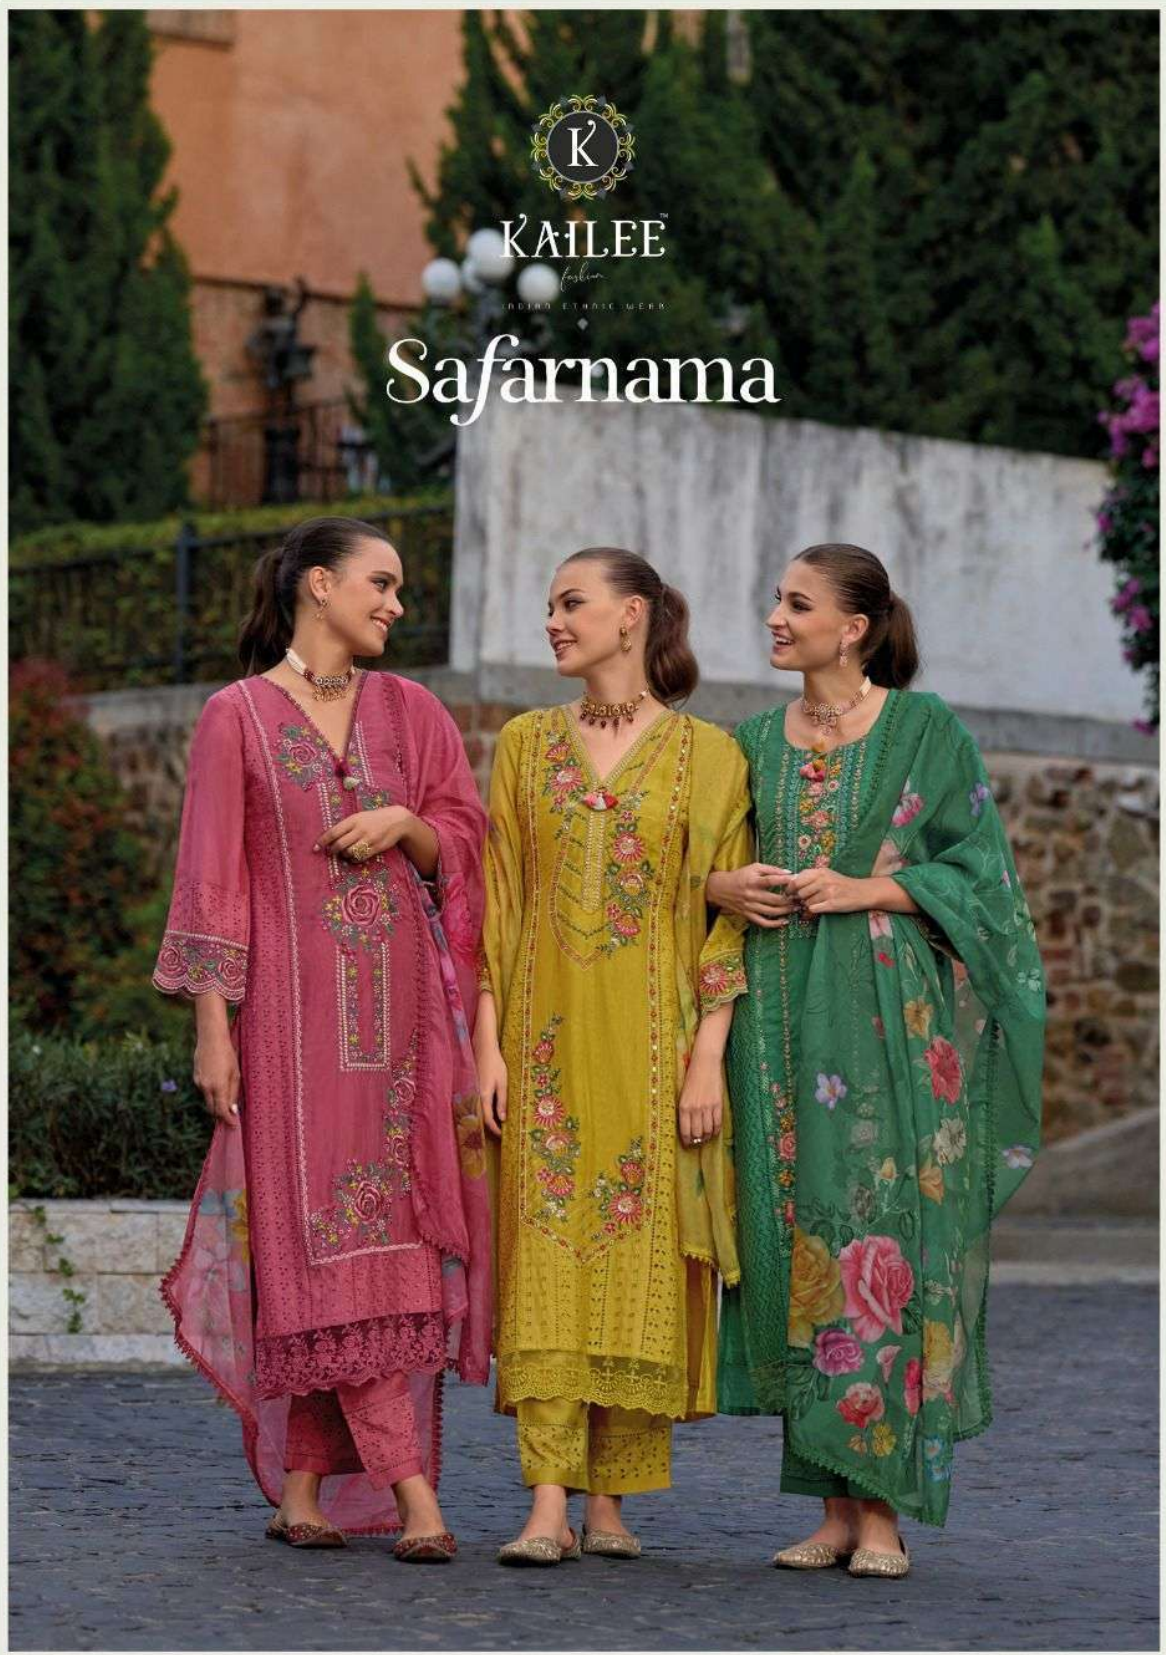

KAILEE™

fashion
— BORN ETHNIC WARR —

Safarnama

42451

KAILEE™

fashion
— BORN ETHNIC WARR —

Safarnama

KALEE™
fashion

INDIAN ETHNIC WEAR

42452

STYLISH ELEGANCE

THIS FESTIVE SEASON MAKE EVERYDAY FASHIONABLE
WITH GREAT RANGE FROM THE EXCLUSIVE WLECTION

KAILEE™

fashion

INDIAN ETHNIC WEAR

KALEE™

fashion

INDIAN ETHNIC WEAR

42453

STYLISH ELEGANCE

**THIS FESTIVE SEASON MAKE EVERYDAY FASHIONABLE
WITH GREAT RANGE FROM THE EXSLUSIVE WLECTION**

42454

KAILEE

fashion

INDIAN ETHNIC WEAR

KAILEE™

INDIAN ETHNIC WEAR

THE EYE CATCHING

*EARTHY TONED & NATURAL FABRICS FOR
SOFT CLASSIC LOOK TO YOUR BEAUTY*

42455

42451

42452