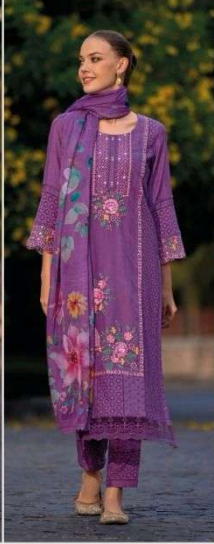

INDIAN ETHNIC WEAR

KAILEE™

INDIAN ETHNIC WEAR

THE EYE CATCHING

*EARTHY TONED & NATURAL FABRICS FOR
SOFT CLASSIC LOOK TO YOUR BEAUTY*

42455

42451

42452

42453

42454

42455

42456

KAILEE™

fashion

TRADING COMPANY