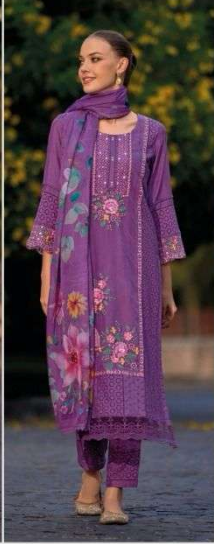

INDIAN ETHNIC WEAR

KAILEE™

INDIAN ETHNIC WEAR

THE EYE CATCHING

*EARTHY TONED & NATURAL FABRICS FOR
SOFT CLASSIC LOOK TO YOUR BEAUTY*

42455

42451

42452

42453

42454

42455

42456

KAILEE™

fashion

TRADITION. CRAFTSMANSHIP. MODERNITY.