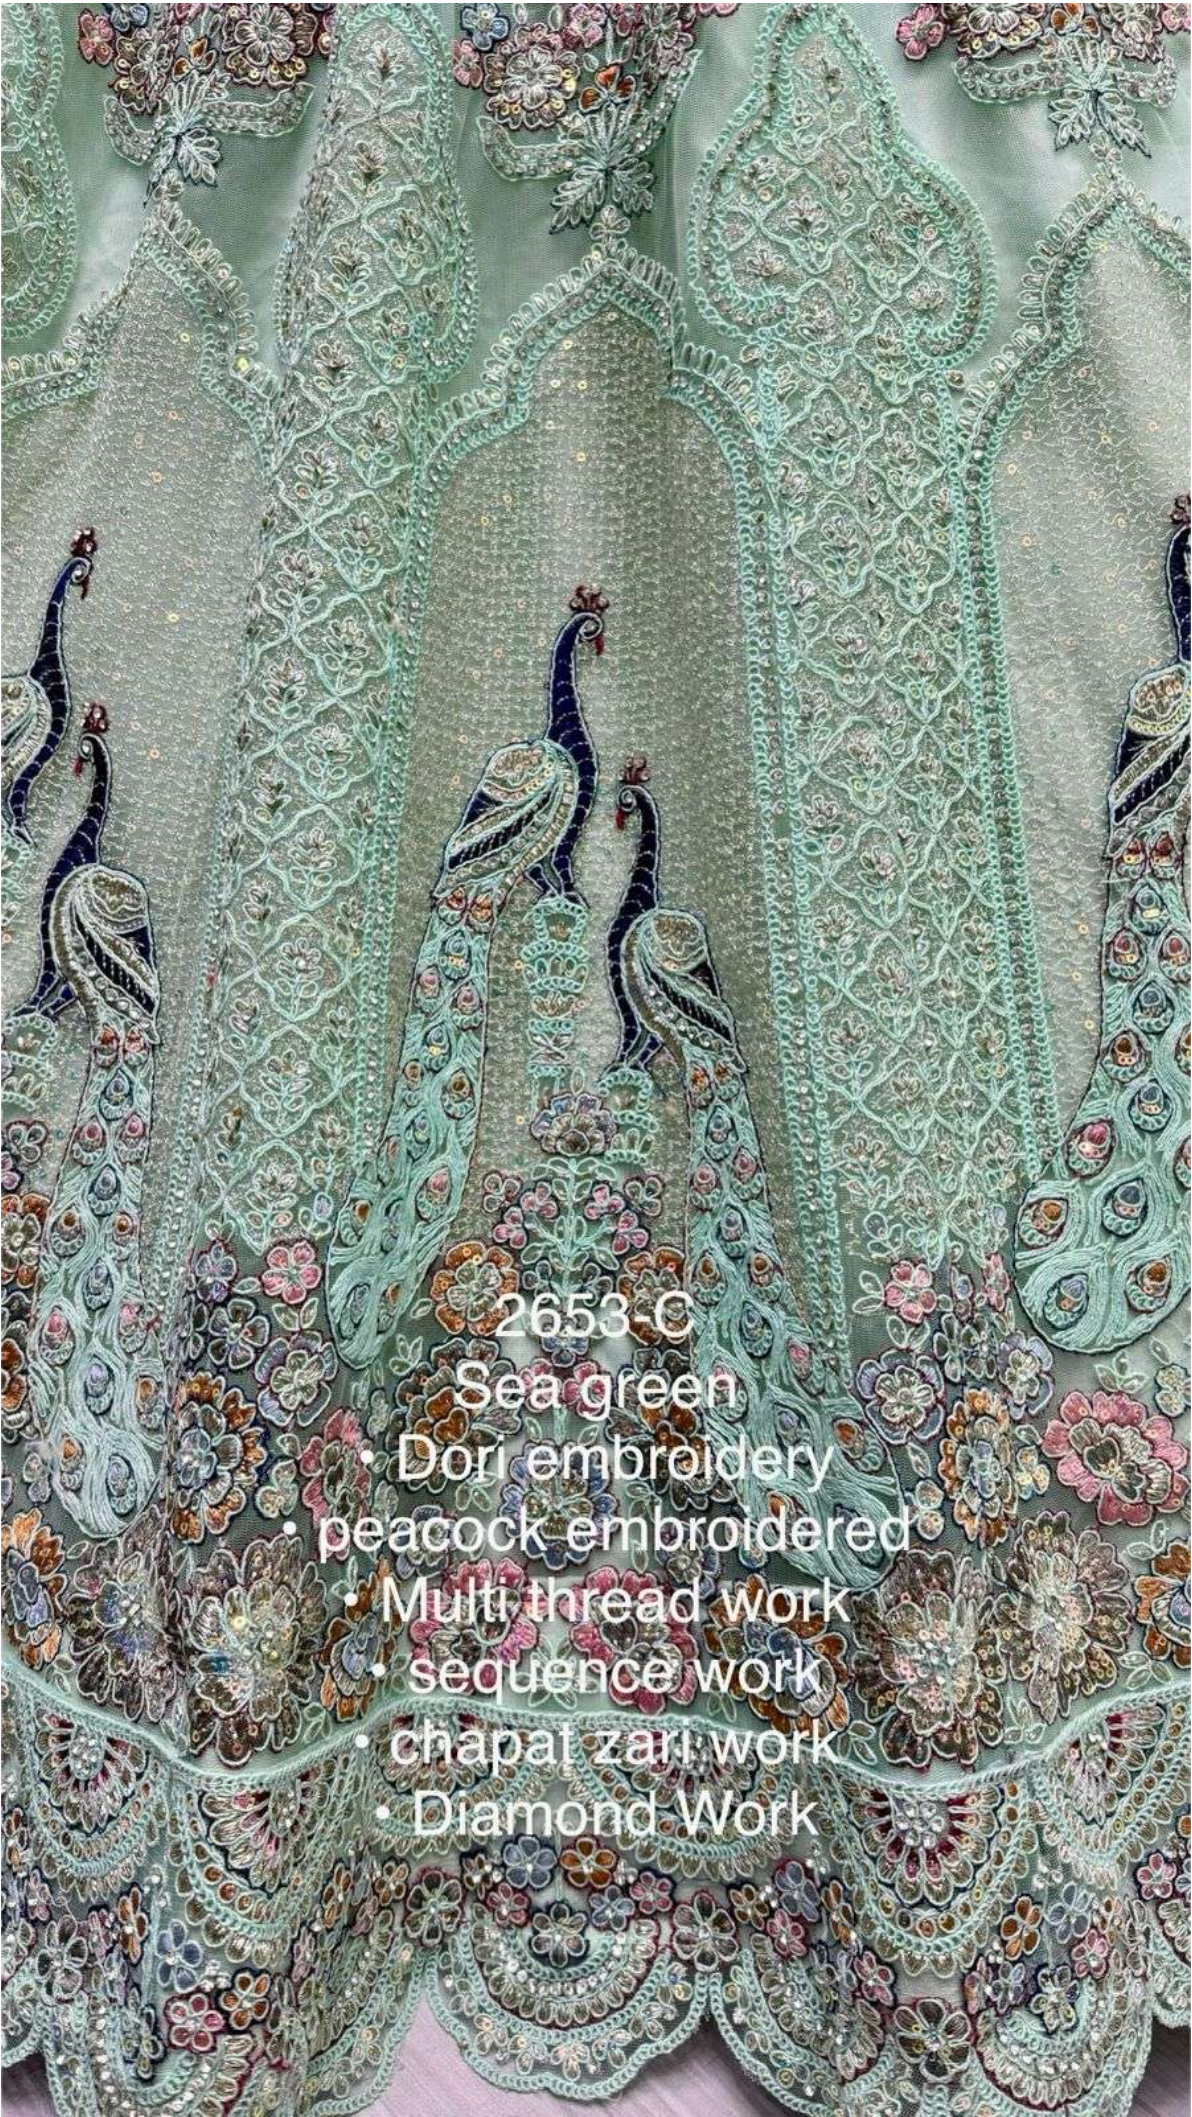

2653-D
Offwhite

2653-C
Sea Green

2653-D
Offwhite

2653
Blouse

2653-A
Pink

2653-B
Purple

2653-B

Purple

- Dori embroidery
- peacock embroidered
- Multi thread work
- sequence work
- chapat zari work
- Diamond Work

2653-C
Sea Green

2653-C

Sea green

- Dori embroidery

- peacock embroidered

- Multi thread work

- sequence work